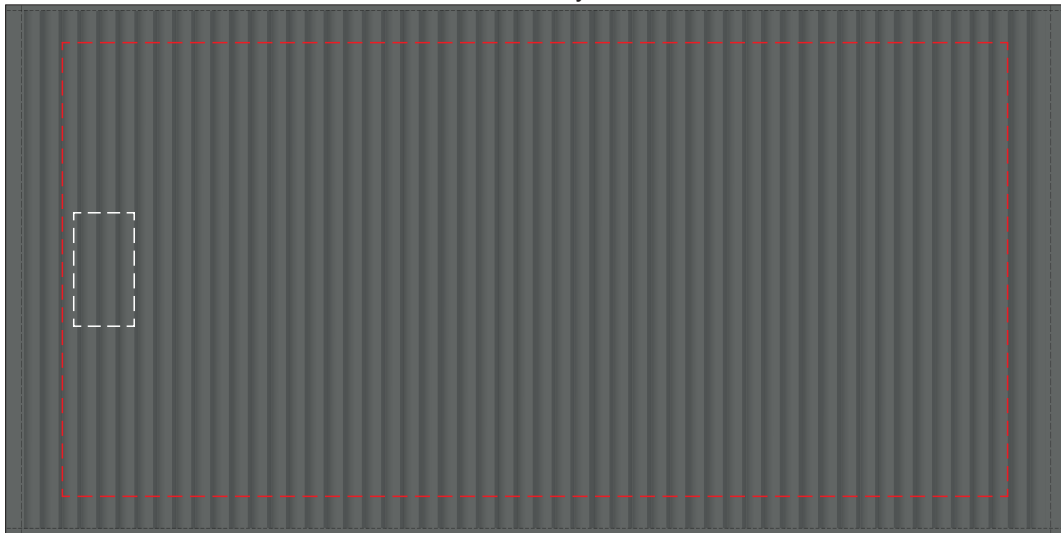

100% of Print Area
Embroidery
150mm

80mm

10% of Actual Size
Embroidery

Branding area can be moved **anywhere within the red line.**