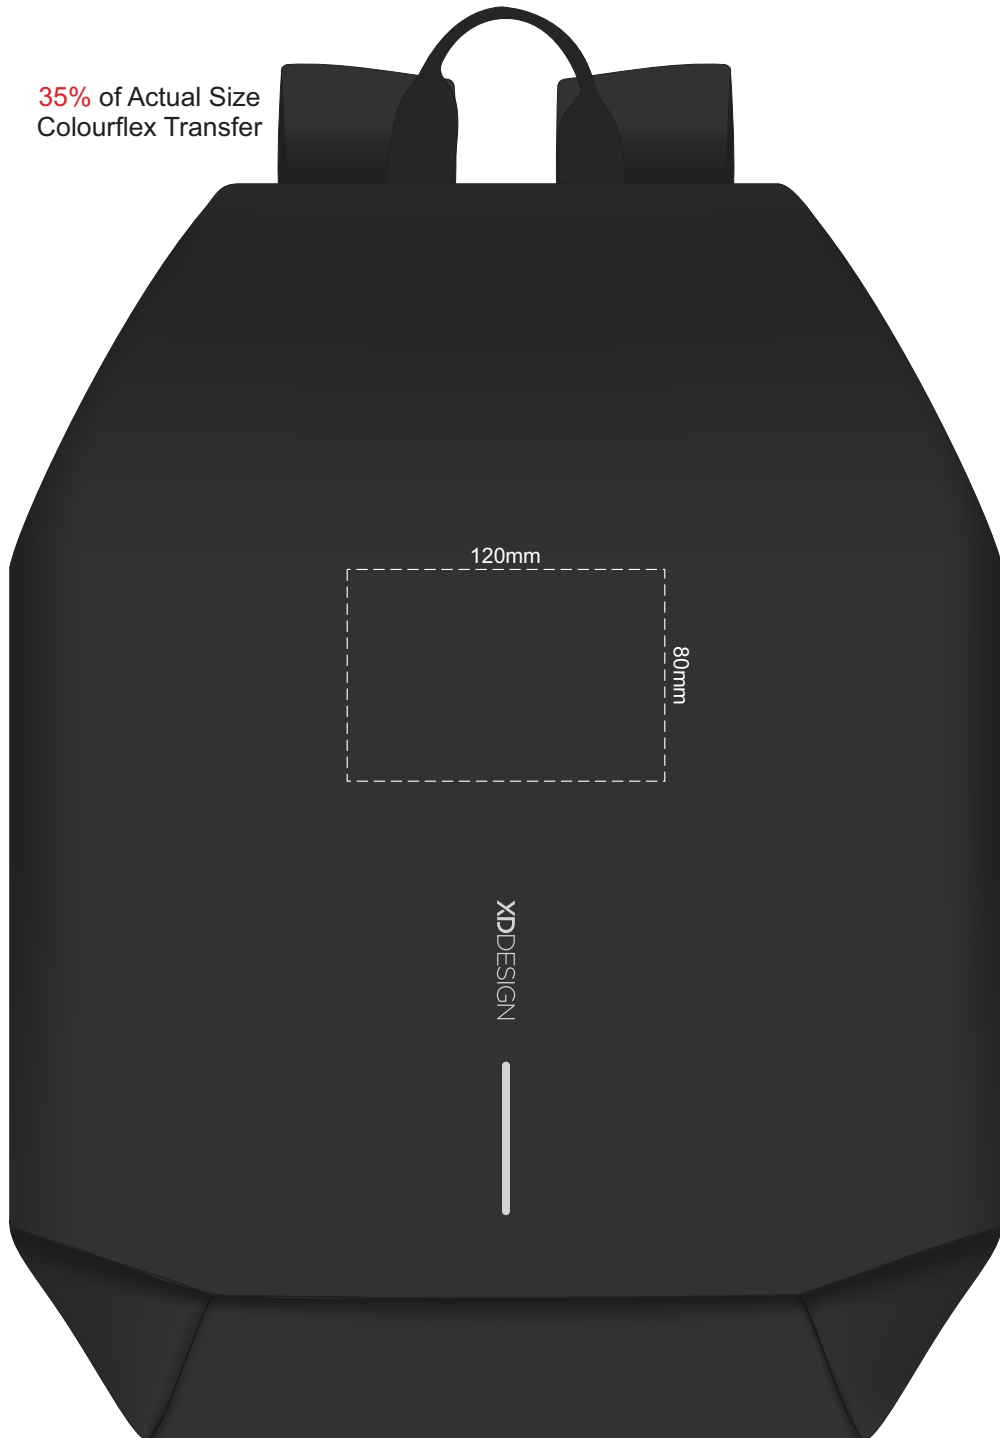

35% of Actual Size  
Colourflex Transfer

35% of Actual Size  
Embroidery

80% of Print Size  
Embroidery  
80mm

40% of Actual Size  
Embroidery

100% of Print Size  
Embroidery  
80mm

100% of Print Size  
Embroidery  
80mm

40% of Actual Size  
Embroidery

80mm

XPDESIGN