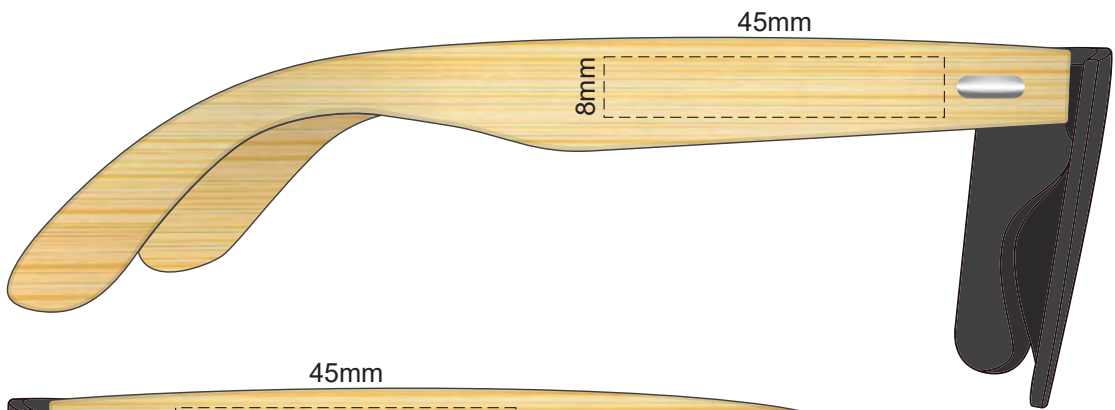

100% of Actual Size  
Pad Print

100% of Actual Size  
Laser Engraving

This product is a natural material, please allow for variances in grain pattern and engraving colour.

 Engraves to Natural Etch

100% of Actual Size  
Pad Print

50mm

45mm

45mm

100% of Actual Size  
Laser Engraving

This product is a natural material, please allow for variances in grain pattern and engraving colour.

 Engraves to Natural Etch

100% of Actual Size  
Pad Print

45mm

25mm