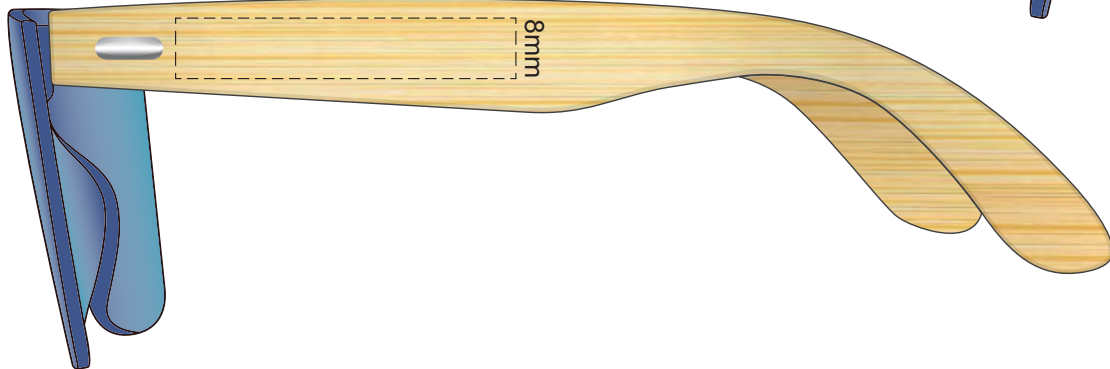

100% of Actual Size  
Pad Print

100% of Actual Size  
Laser Engraving

This product is a natural material, please allow for variances in grain pattern and engraving colour.

 Engraves to Natural Etch

100% of Actual Size  
Pad Print

50mm

45mm

45mm

100% of Actual Size  
Laser Engraving

This product is a natural material, please allow for variances in grain pattern and engraving colour.

 Engraves to Natural Etch

100% of Actual Size  
Pad Print