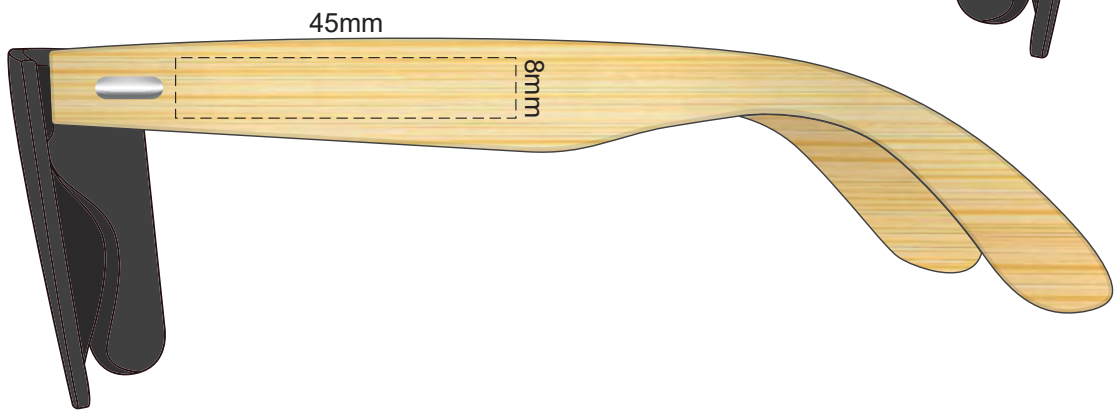

100% of Actual Size  
Pad Print

100% of Actual Size  
Laser Engraving

This product is a natural material, please allow for variances in grain pattern and engraving colour.

 Engraves to Natural Etch

100% of Actual Size  
Pad Print

50mm

45mm

45mm

100% of Actual Size  
Laser Engraving

This product is a natural material, please allow for variances in grain pattern and engraving colour.

 Engraves to Natural Etch

100% of Actual Size  
Pad Print

45mm

25mm