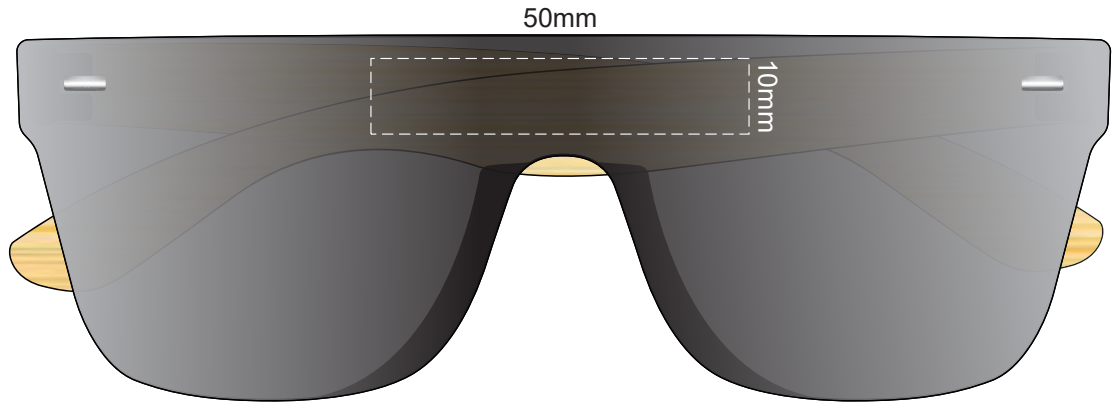

100% of Actual Size  
Pad Print

100% of Actual Size  
Laser Engraving

This product is a natural material, please allow for variances in grain pattern and engraving colour.

 Engraves to Natural Etch

100% of Actual Size  
Pad Print

50mm

45mm

45mm

100% of Actual Size  
Laser Engraving

This product is a natural material, please allow for variances in grain pattern and engraving colour.

 Engraves to Natural Etch

100% of Actual Size  
Pad Print