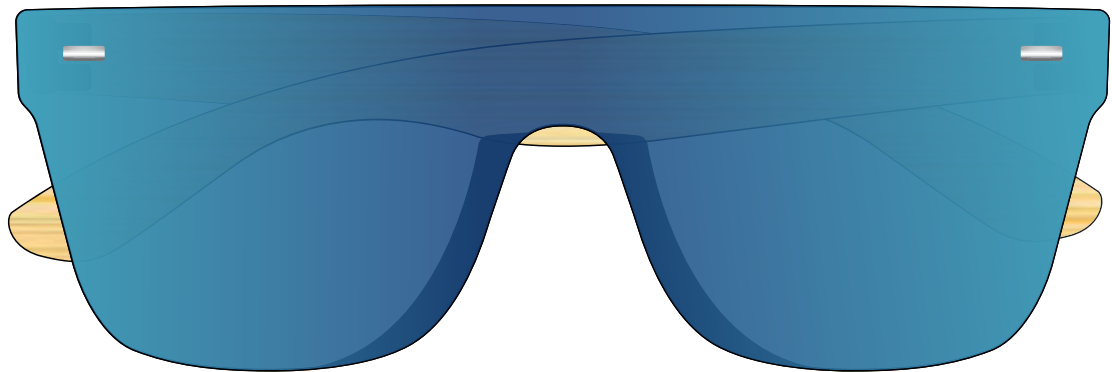

100% of Actual Size  
Pad Print

100% of Actual Size  
Laser Engraving

This product is a natural material, please allow for variances in grain pattern and engraving colour.

 Engraves to Natural Etch

100% of Actual Size  
Pad Print

50mm

45mm

45mm

100% of Actual Size  
Laser Engraving

This product is a natural material, please allow for variances in grain pattern and engraving colour.

 Engraves to Natural Etch

100% of Actual Size  
Pad Print