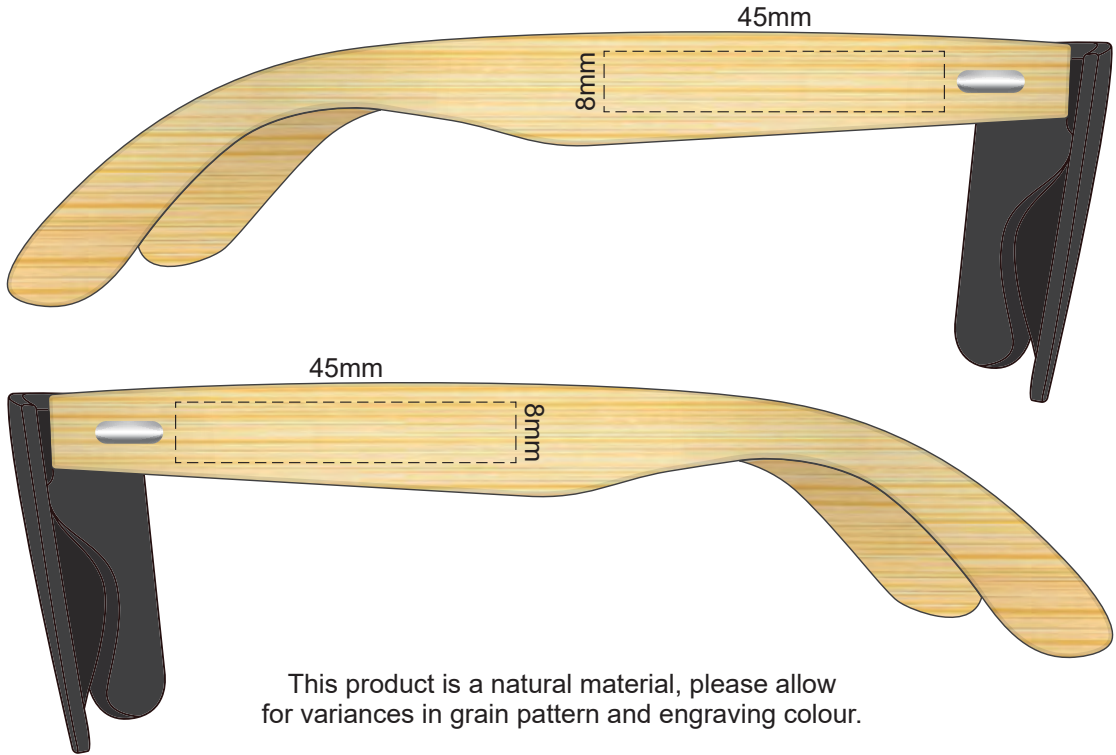

100% of Actual Size  
Pad Print

100% of Actual Size  
Laser Engraving

This product is a natural material, please allow for variances in grain pattern and engraving colour.

 Engraves to Natural Etch

100% of Actual Size  
Pad Print

50mm

45mm

45mm

100% of Actual Size  
Laser Engraving

This product is a natural material, please allow for variances in grain pattern and engraving colour.

 Engraves to Natural Etch

100% of Actual Size  
Pad Print

45mm

25mm