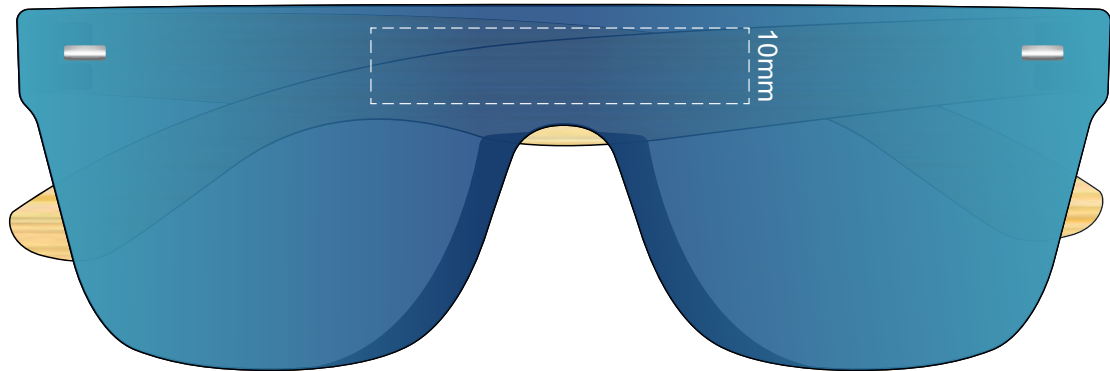

100% of Actual Size  
Pad Print

100% of Actual Size  
Laser Engraving

This product is a natural material, please allow for variances in grain pattern and engraving colour.

 Engraves to Natural Etch

100% of Actual Size  
Pad Print

50mm

45mm

45mm

100% of Actual Size  
Laser Engraving

This product is a natural material, please allow for variances in grain pattern and engraving colour.

 Engraves to Natural Etch

100% of Actual Size  
Pad Print