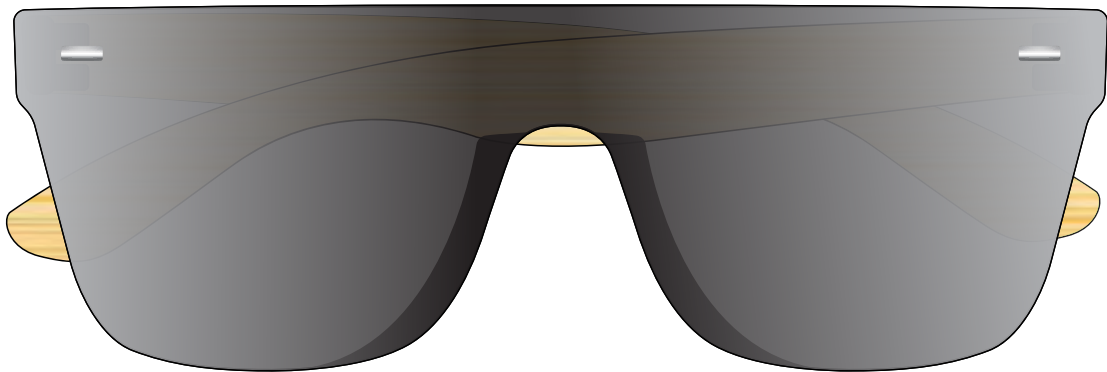

100% of Actual Size  
Pad Print

100% of Actual Size  
Laser Engraving

This product is a natural material, please allow for variances in grain pattern and engraving colour.

 Engraves to Natural Etch

100% of Actual Size  
Pad Print

50mm

45mm

45mm

100% of Actual Size  
Laser Engraving

This product is a natural material, please allow for variances in grain pattern and engraving colour.

 Engraves to Natural Etch

100% of Actual Size  
Pad Print