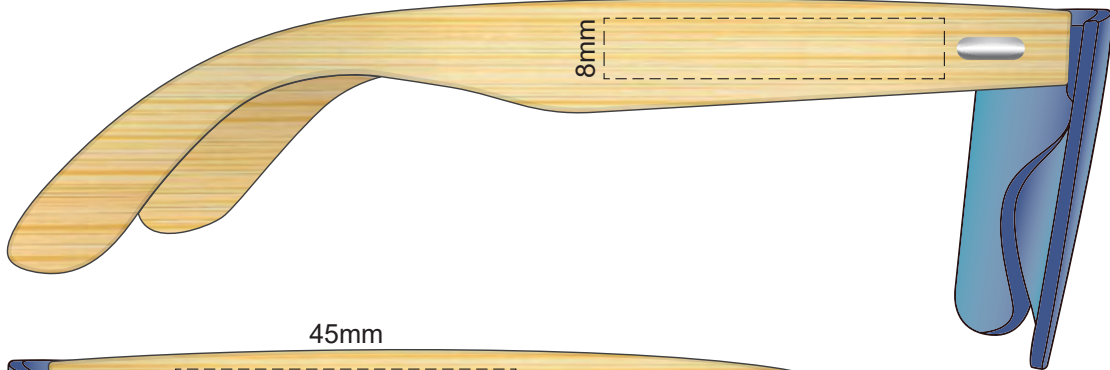

100% of Actual Size  
Pad Print

100% of Actual Size  
Laser Engraving

This product is a natural material, please allow for variances in grain pattern and engraving colour.

 Engraves to Natural Etch

100% of Actual Size  
Pad Print

50mm

45mm

45mm

100% of Actual Size  
Laser Engraving

This product is a natural material, please allow for variances in grain pattern and engraving colour.

 Engraves to Natural Etch

100% of Actual Size  
Pad Print