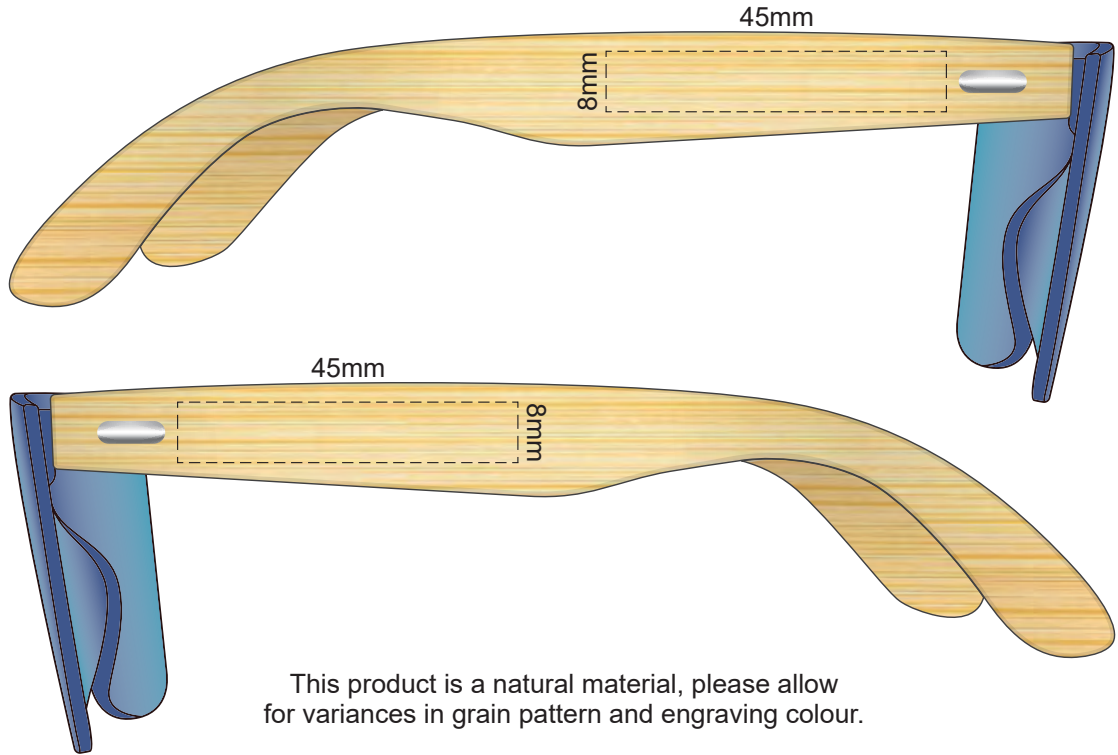

100% of Actual Size  
Pad Print

100% of Actual Size  
Laser Engraving

This product is a natural material, please allow for variances in grain pattern and engraving colour.

 Engraves to Natural Etch

100% of Actual Size  
Pad Print

50mm

45mm

45mm

100% of Actual Size  
Laser Engraving

This product is a natural material, please allow for variances in grain pattern and engraving colour.

 Engraves to Natural Etch

100% of Actual Size  
Pad Print

45mm

25mm