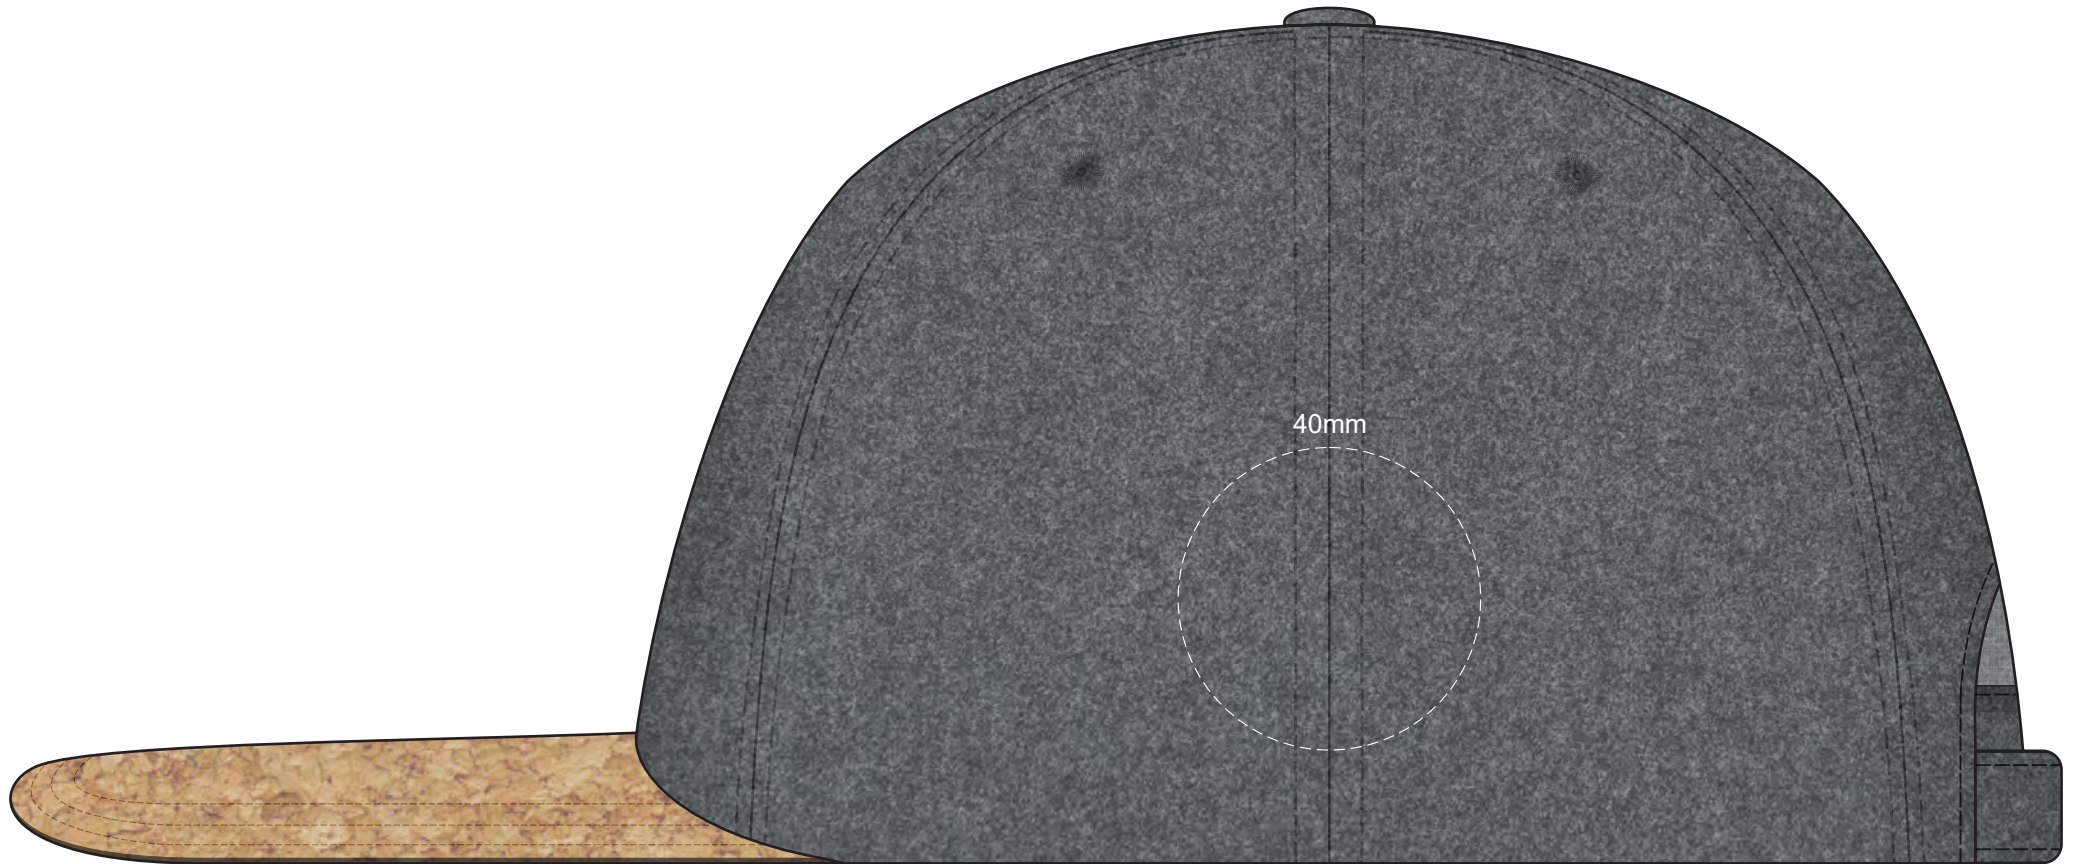

100% of Actual Size
Colourflex Transfer
(Left Side Only)

100% of Actual Size
Embroidery

100% of Actual Size
Embroidery