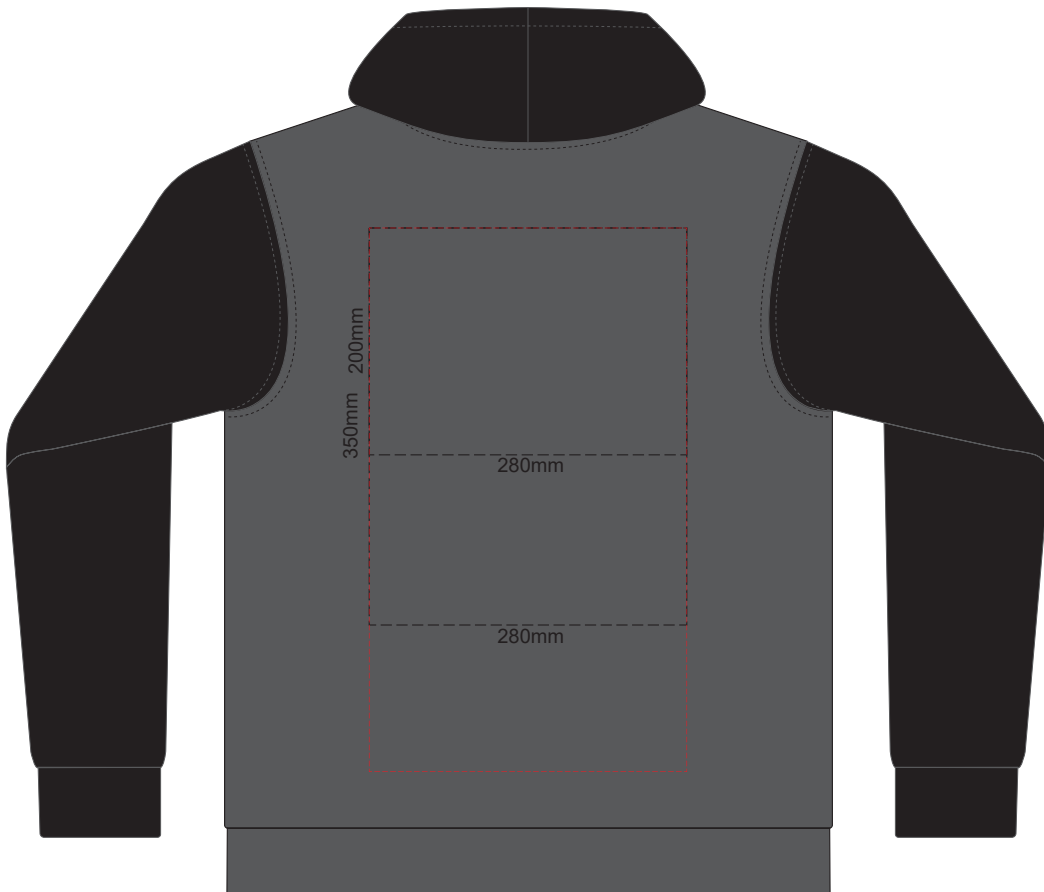

BACK UNISEX SILVER XL

15% of Actual Size
Screen Print (3 col max)

FRONT UNISEX SILVER XXL

BACK UNISEX SILVER XXL

15% of Actual Size
Colourflex Transfer

FRONT UNISEX SILVER XS

BACK UNISEX SILVER XS

Branding area can be moved **anywhere within the red line**.
Print area 280x200mm can be rotated to best suit.

15% of Actual Size
Colourflex Transfer

FRONT UNISEX SILVER SMALL

BACK UNISEX SILVER SMALL

Branding area can be moved **anywhere within the red line**.
Print area 280x200mm can be rotated to best suit.

15% of Actual Size
Colourflex Transfer

FRONT UNISEX SILVER MEDIUM

BACK UNISEX SILVER MEDIUM

Branding area can be moved **anywhere within the red line**.
Print area 280x200mm can be rotated to best suit.

15% of Actual Size
Colourflex Transfer

FRONT UNISEX SILVER LARGE

BACK UNISEX SILVER LARGE

Branding area can be moved **anywhere within the red line.**
Print area 280x200mm can be rotated to best suit.

15% of Actual Size
Colourflex Transfer

FRONT UNISEX SILVER XL

BACK UNISEX SILVER XL