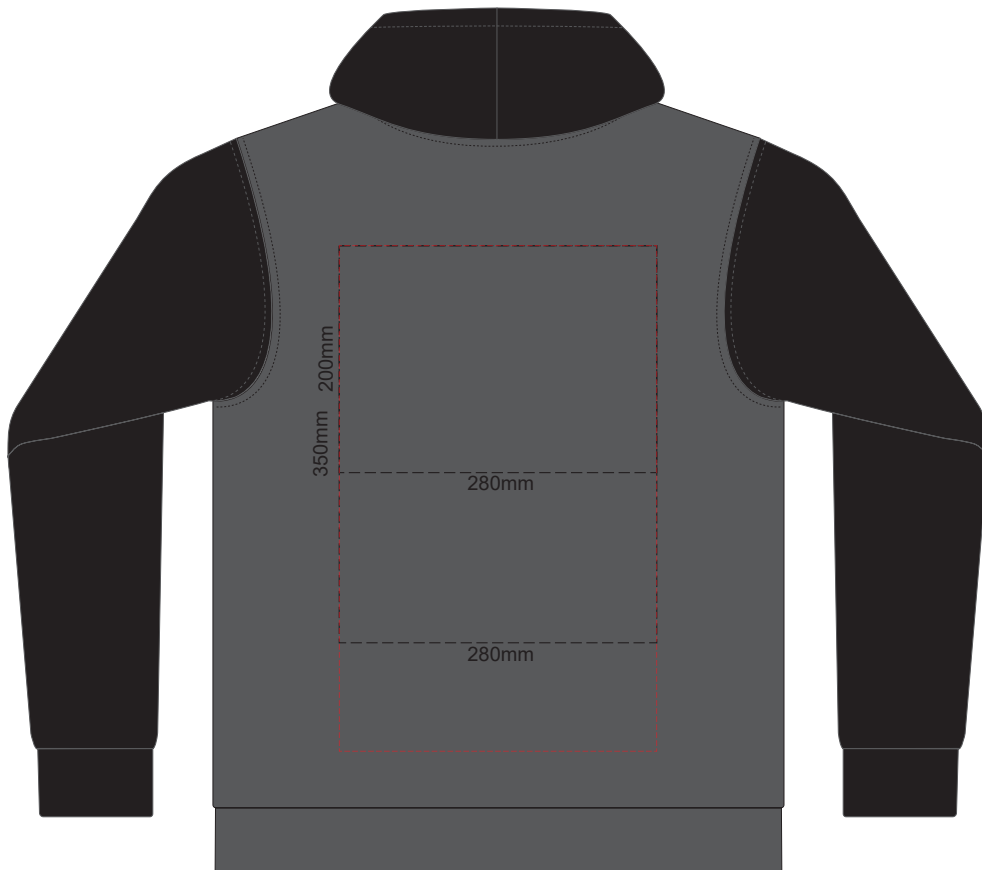

BACK UNISEX SILVER XL

15% of Actual Size
Screen Print (3 col max)

FRONT UNISEX SILVER XXL

BACK UNISEX SILVER XXL

15% of Actual Size
Colourflex Transfer

FRONT UNISEX SILVER XS

BACK UNISEX SILVER XS

Branding area can be moved **anywhere within the red line**.
Print area 280x200mm can be rotated to best suit.

15% of Actual Size
Colourflex Transfer

FRONT UNISEX SILVER SMALL

BACK UNISEX SILVER SMALL

Branding area can be moved **anywhere within the red line**.
Print area 280x200mm can be rotated to best suit.

15% of Actual Size
Colourflex Transfer

FRONT UNISEX SILVER MEDIUM

BACK UNISEX SILVER MEDIUM

Branding area can be moved **anywhere within the red line**.
Print area 280x200mm can be rotated to best suit.

15% of Actual Size
Colourflex Transfer

FRONT UNISEX SILVER LARGE

BACK UNISEX SILVER LARGE

Branding area can be moved **anywhere within the red line.**
Print area 280x200mm can be rotated to best suit.

15% of Actual Size
Colourflex Transfer

FRONT UNISEX SILVER XL

BACK UNISEX SILVER XL