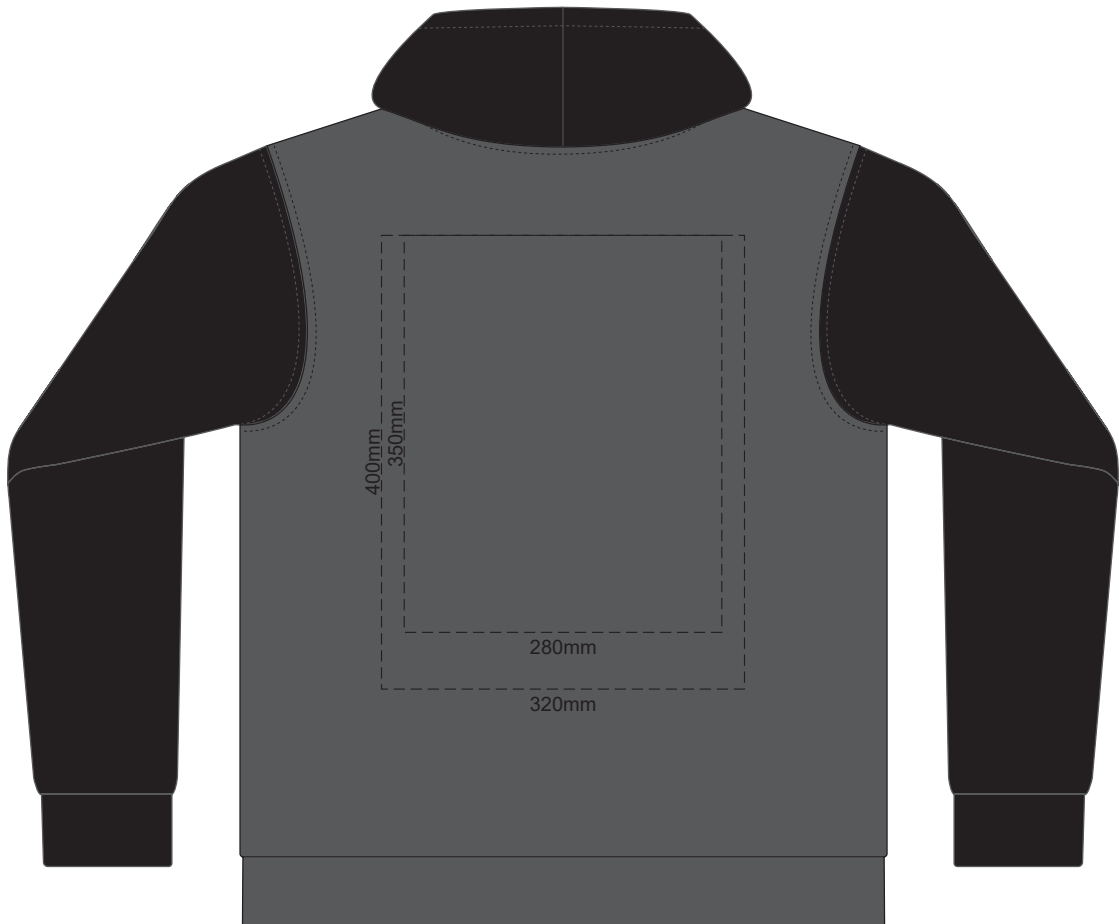

BACK UNISEX SILVER LARGE