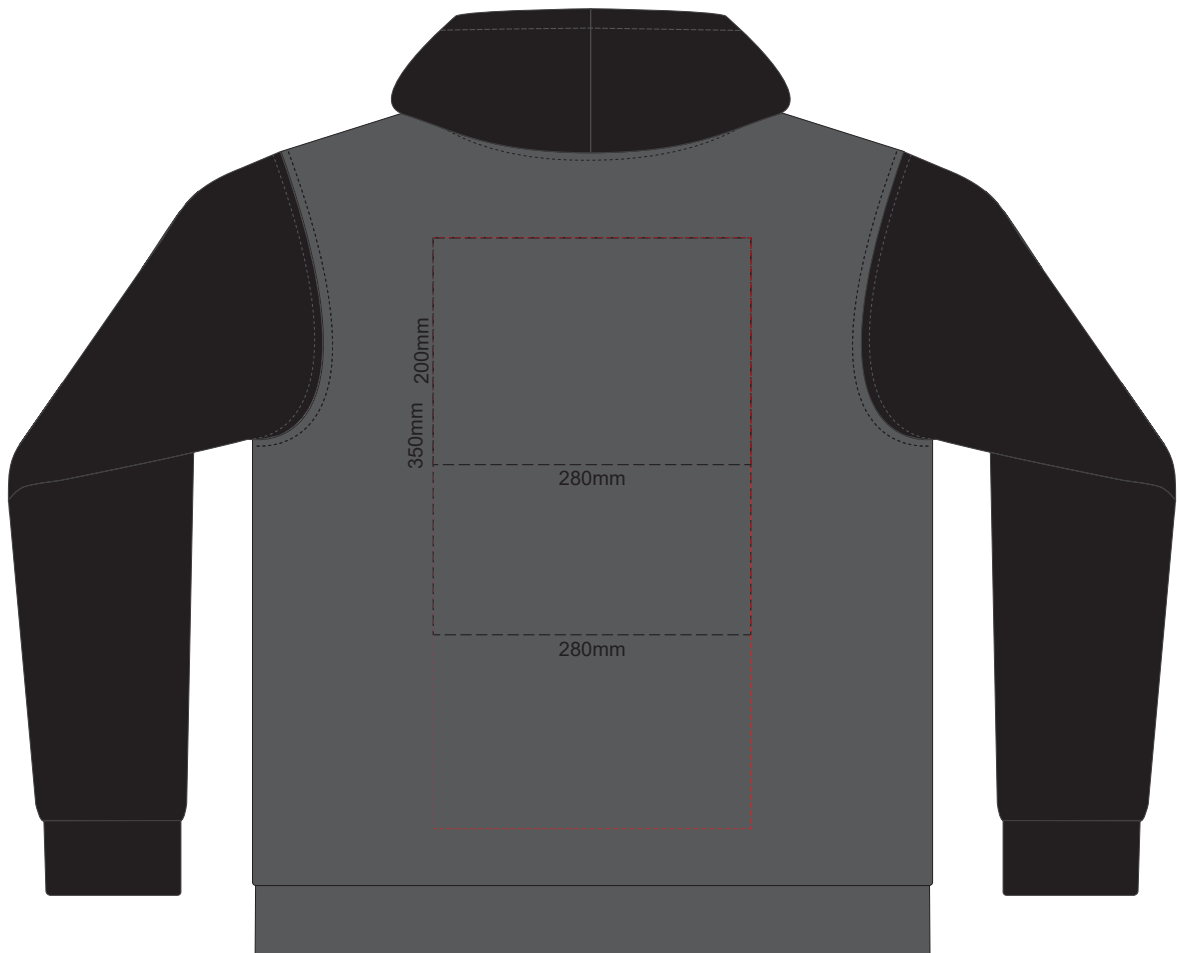

15% of Actual Size
Colourflex Transfer

FRONT UNISEX SILVER SMALL

BACK UNISEX SILVER SMALL

Branding area can be moved **anywhere within the red line**.
Print area 280x200mm can be rotated to best suit.

15% of Actual Size
Colourflex Transfer

FRONT UNISEX SILVER MEDIUM

BACK UNISEX SILVER MEDIUM

Branding area can be moved **anywhere within the red line**.
Print area 280x200mm can be rotated to best suit.

15% of Actual Size
Colourflex Transfer

FRONT UNISEX SILVER LARGE

BACK UNISEX SILVER LARGE

Branding area can be moved **anywhere within the red line.**
Print area 280x200mm can be rotated to best suit.

15% of Actual Size
Colourflex Transfer

FRONT UNISEX SILVER XL

BACK UNISEX SILVER XL

Branding area can be moved **anywhere within the red line**.
Print area 280x200mm can be rotated to best suit.

15% of Actual Size
Colourflex Transfer

FRONT UNISEX SILVER XXL

BACK UNISEX SILVER XXL

Branding area can be moved **anywhere within the red line**.
Print area 280x200mm can be rotated to best suit.