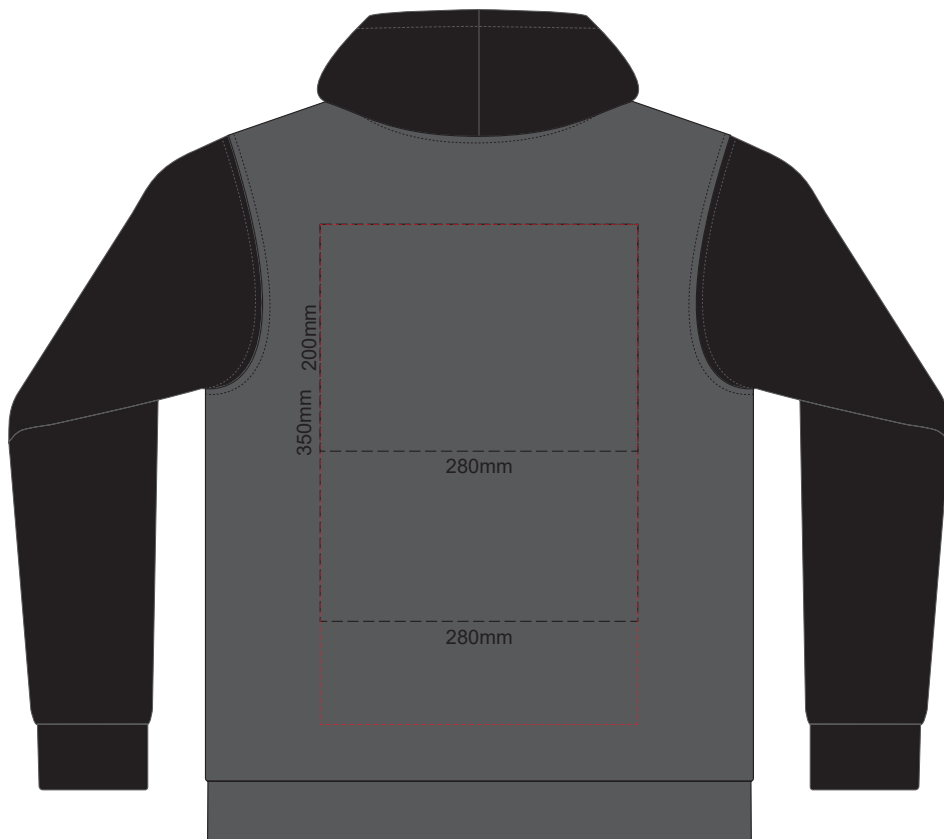

BACK UNISEX SILVER XL

15% of Actual Size
Screen Print (3 col max)

FRONT UNISEX SILVER XXL

BACK UNISEX SILVER XXL

15% of Actual Size
Colourflex Transfer

FRONT UNISEX SILVER XS

BACK UNISEX SILVER XS

Branding area can be moved **anywhere within the red line**.
Print area 280x200mm can be rotated to best suit.

15% of Actual Size
Colourflex Transfer

FRONT UNISEX SILVER SMALL

BACK UNISEX SILVER SMALL

Branding area can be moved **anywhere within the red line**.
Print area 280x200mm can be rotated to best suit.

15% of Actual Size
Colourflex Transfer

FRONT UNISEX SILVER MEDIUM

BACK UNISEX SILVER MEDIUM

Branding area can be moved **anywhere within the red line**.
Print area 280x200mm can be rotated to best suit.

15% of Actual Size
Colourflex Transfer

FRONT UNISEX SILVER LARGE

Branding area can be moved **anywhere within the red line**.
Print area 280x200mm can be rotated to best suit.

15% of Actual Size
Colourflex Transfer

FRONT UNISEX SILVER XXL

BACK UNISEX SILVER XXL

Branding area can be moved **anywhere within the red line**.
Print area 280x200mm can be rotated to best suit.