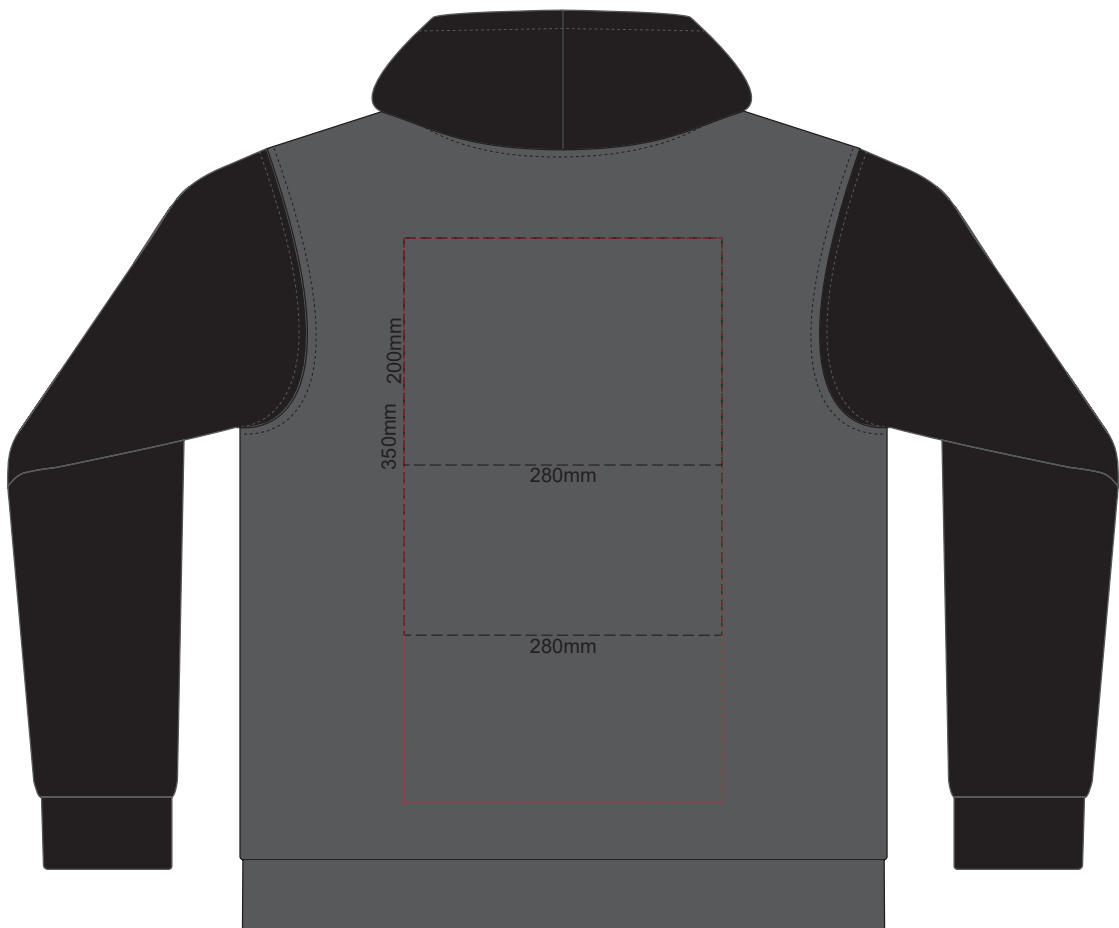

15% of Actual Size
Colourflex Transfer

FRONT UNISEX SILVER SMALL

BACK UNISEX SILVER SMALL

Branding area can be moved **anywhere within the red line**.
Print area 280x200mm can be rotated to best suit.

15% of Actual Size
Colourflex Transfer

FRONT UNISEX SILVER MEDIUM

BACK UNISEX SILVER MEDIUM

Branding area can be moved **anywhere within the red line**.
Print area 280x200mm can be rotated to best suit.

15% of Actual Size
Colourflex Transfer

FRONT UNISEX SILVER LARGE

BACK UNISEX SILVER LARGE

Branding area can be moved **anywhere within the red line.**
Print area 280x200mm can be rotated to best suit.

15% of Actual Size
Colourflex Transfer

FRONT UNISEX SILVER XL

BACK UNISEX SILVER XL

Branding area can be moved **anywhere within the red line**.
Print area 280x200mm can be rotated to best suit.

15% of Actual Size
Colourflex Transfer

FRONT UNISEX SILVER XXL

BACK UNISEX SILVER XXL

Branding area can be moved **anywhere within the red line**.
Print area 280x200mm can be rotated to best suit.