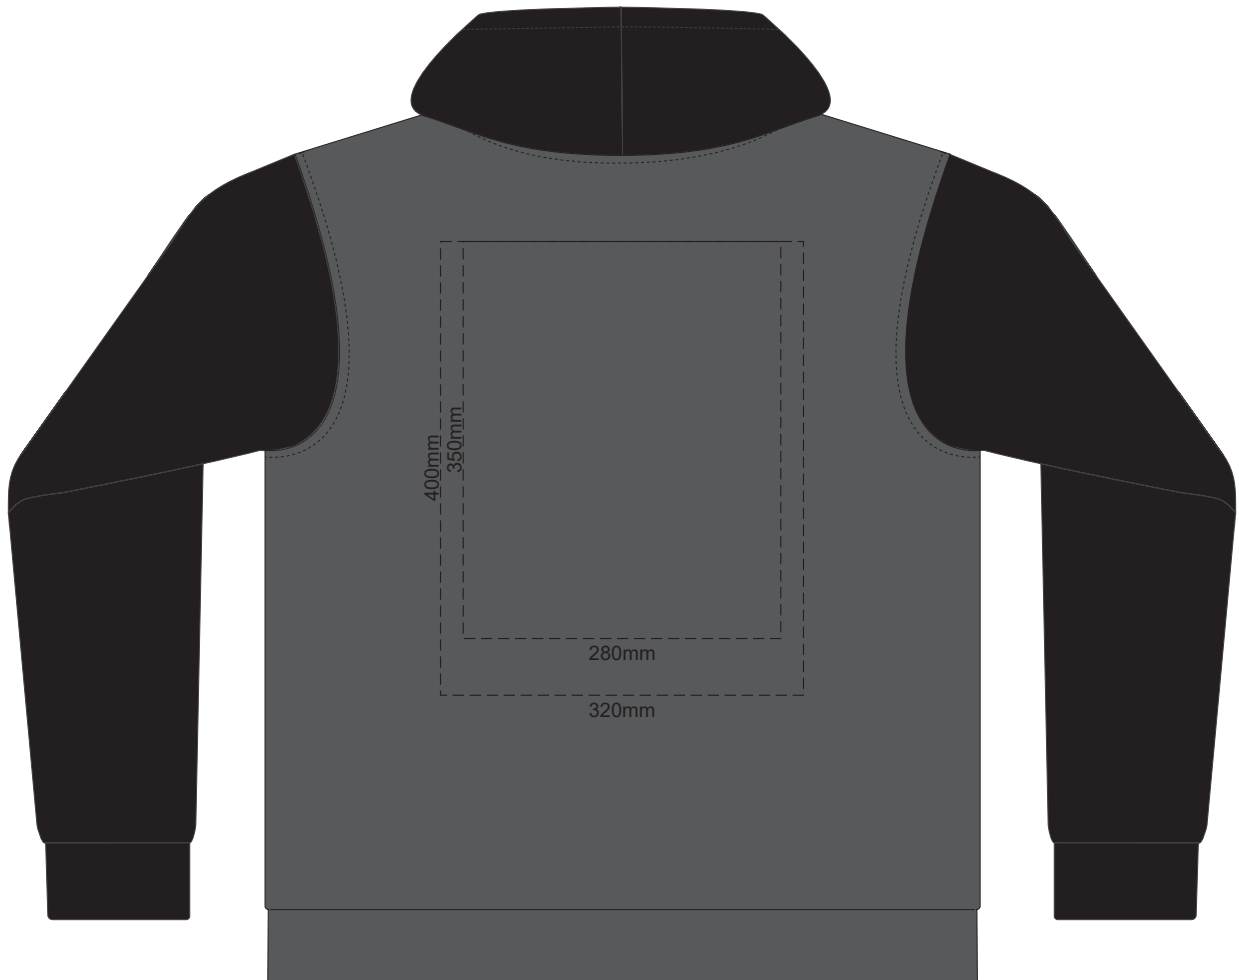

15% of Actual Size
Screen Print (3 col max)

FRONT UNISEX SILVER XS

BACK UNISEX SILVER XS

15% of Actual Size
Screen Print (3 col max)

FRONT UNISEX SILVER SMALL

BACK UNISEX SILVER SMALL

15% of Actual Size
Screen Print (3 col max)

BACK UNISEX SILVER XL

15% of Actual Size
Screen Print (3 col max)

FRONT UNISEX SILVER XXL

BACK UNISEX SILVER XXL

15% of Actual Size
Colourflex Transfer

FRONT UNISEX SILVER XS

BACK UNISEX SILVER XS

Branding area can be moved **anywhere within the red line**.
Print area 280x200mm can be rotated to best suit.

15% of Actual Size
Colourflex Transfer

FRONT UNISEX SILVER SMALL

BACK UNISEX SILVER SMALL

Branding area can be moved **anywhere within the red line**.
Print area 280x200mm can be rotated to best suit.

15% of Actual Size
Colourflex Transfer

FRONT UNISEX SILVER MEDIUM

BACK UNISEX SILVER MEDIUM

Branding area can be moved **anywhere within the red line**.
Print area 280x200mm can be rotated to best suit.

15% of Actual Size
Colourflex Transfer

FRONT UNISEX SILVER LARGE