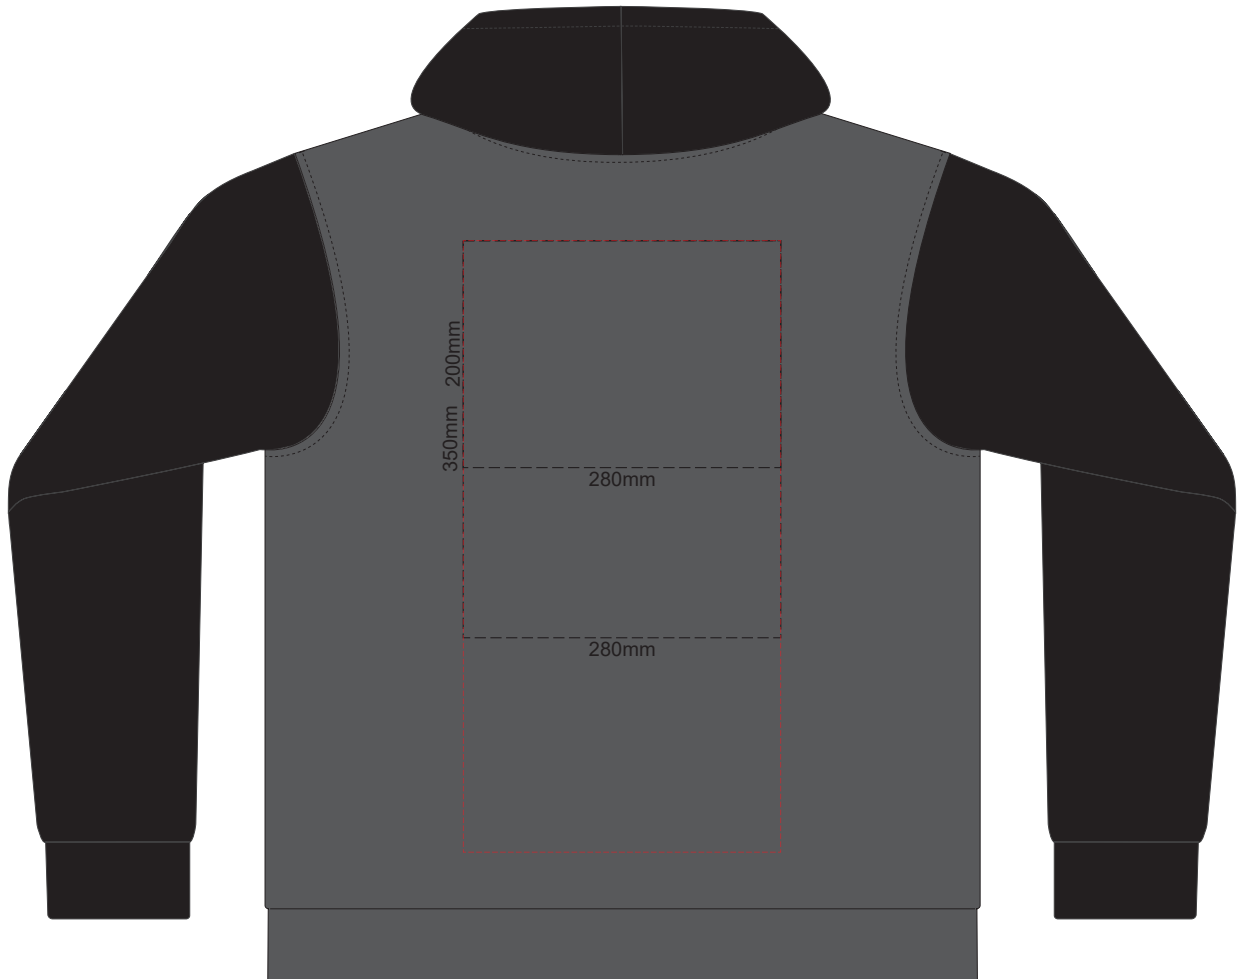

15% of Actual Size
Colourflex Transfer

FRONT UNISEX SILVER SMALL

BACK UNISEX SILVER SMALL

Branding area can be moved **anywhere within the red line**.
Print area 280x200mm can be rotated to best suit.

15% of Actual Size
Colourflex Transfer

FRONT UNISEX SILVER MEDIUM

BACK UNISEX SILVER MEDIUM

Branding area can be moved **anywhere within the red line**.
Print area 280x200mm can be rotated to best suit.

15% of Actual Size
Colourflex Transfer

FRONT UNISEX SILVER LARGE

BACK UNISEX SILVER LARGE

Branding area can be moved **anywhere within the red line.**
Print area 280x200mm can be rotated to best suit.

15% of Actual Size
Colourflex Transfer

FRONT UNISEX SILVER XL

BACK UNISEX SILVER XL

Branding area can be moved **anywhere within the red line**.
Print area 280x200mm can be rotated to best suit.

15% of Actual Size
Colourflex Transfer

FRONT UNISEX SILVER XXL

BACK UNISEX SILVER XXL

Branding area can be moved **anywhere within the red line**.
Print area 280x200mm can be rotated to best suit.