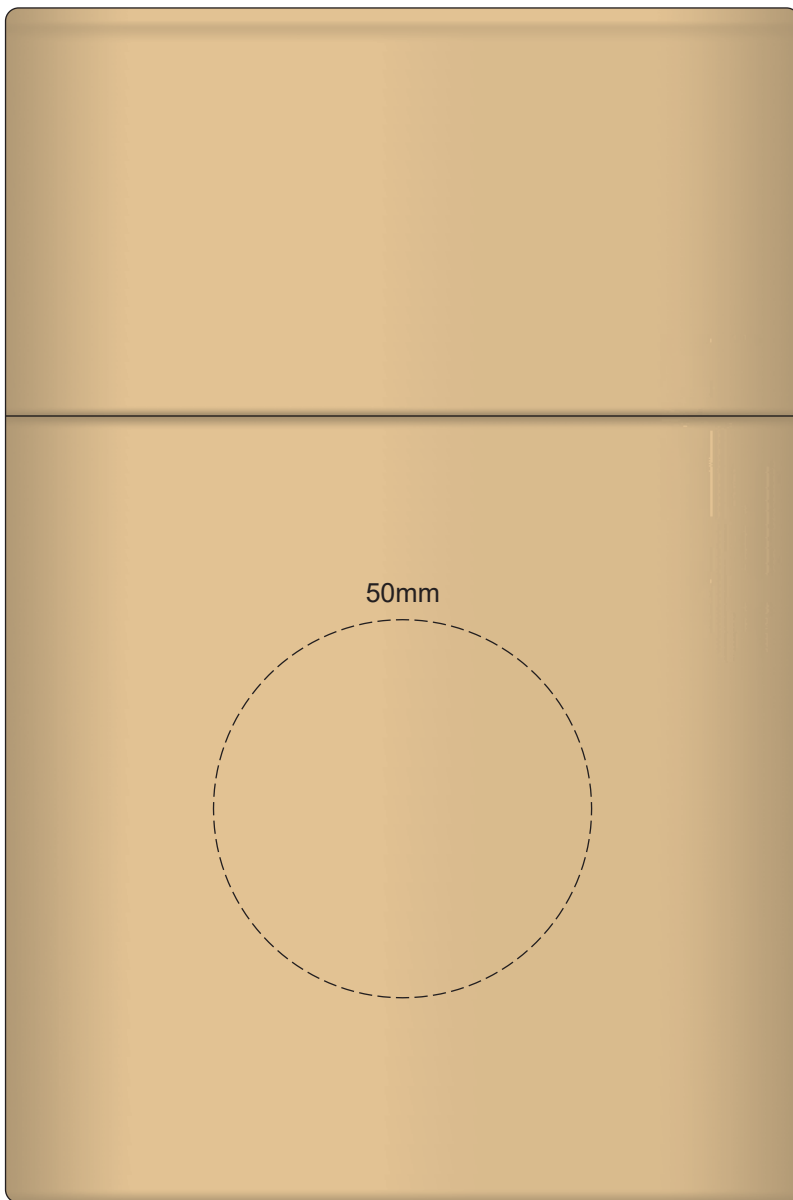

100% of Actual Size  
Pad Print

SIDE 1

SIDE 2

100% of Actual Size  
Silicone Digital Print  
Debossed

SIDE 1

SIDE 2

100% of Actual Size  
Screen Print (one colour)  
Double sided template Front & Back

Red Line = Exact opposites of the product  
(centre artwork to the red line)

100% of Actual Size  
Pad Print (one colour)

100% of Actual Size  
Pad Print (one colour)

100% of Actual Size  
Digital Packaging Print

FRONT

100% of Actual Size  
Digital Packaging Print

TOP VIEW OF LID

Artwork will be printed directly onto the product via CMYK printing (no white),  
colours will not be vibrant due to white ink not being available for this process.