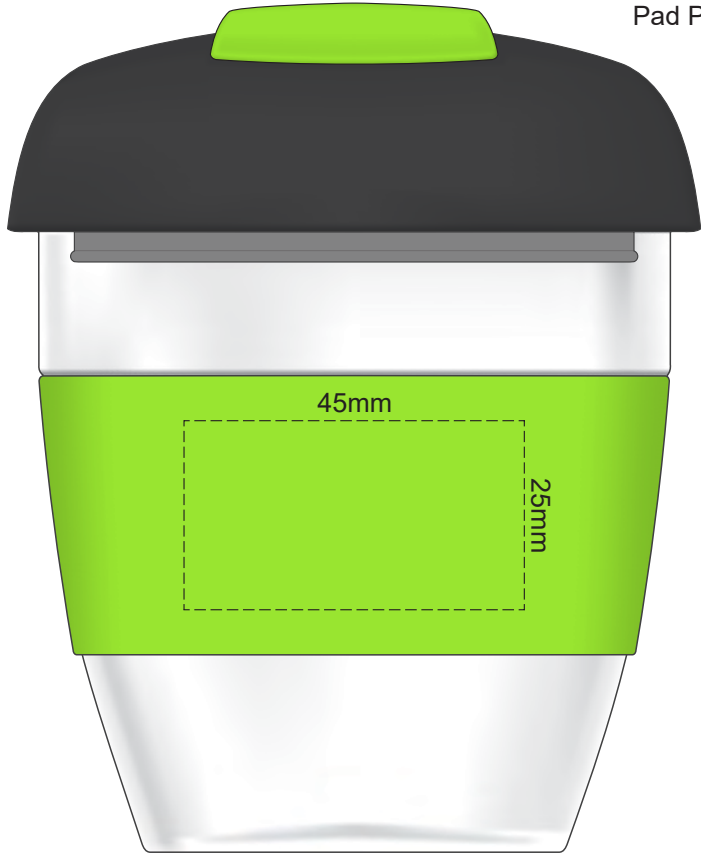

100% of Actual Size  
Pad Print

SIDE 1

SIDE 2

100% of Actual Size  
Silicone Digital Print  
Debossed

SIDE 1

SIDE 2

100% of Actual Size  
Screen Print (one colour)  
Double sided template Front & Back

Red Line = Exact opposites of the product  
(centre artwork to the red line)

100% of Actual Size  
Pad Print (one colour)

100% of Actual Size  
Pad Print (one colour)

100% of Actual Size  
Digital Packaging Print

FRONT

100% of Actual Size  
Digital Packaging Print

TOP VIEW OF LID

Artwork will be printed directly onto the product via CMYK printing (no white),  
colours will not be vibrant due to white ink not being available for this process.