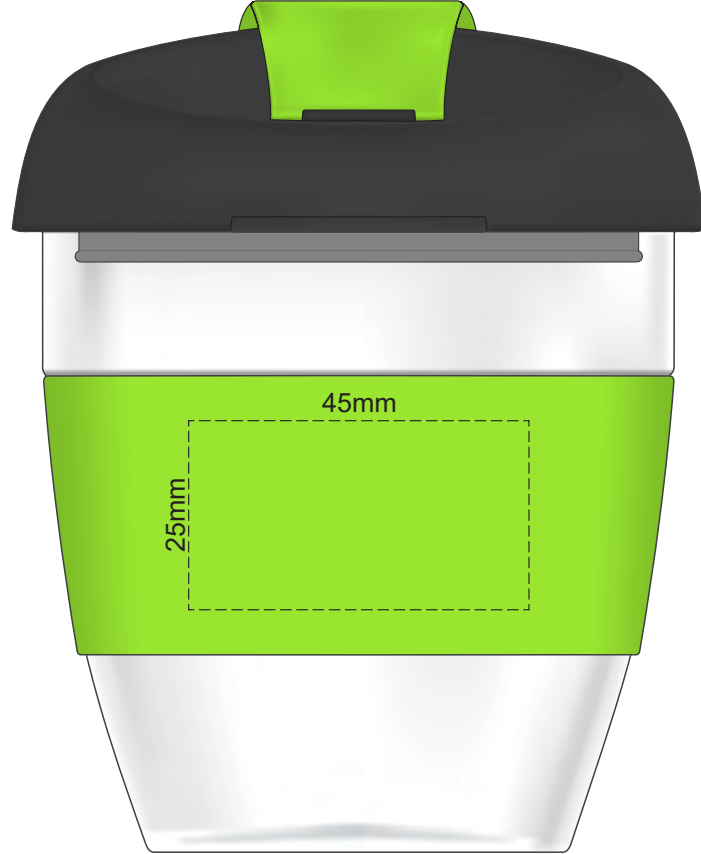

100% of Actual Size  
Pad Print

SIDE 1

SIDE 2

100% of Actual Size  
Silicone Digital Print  
Debossed

SIDE 1

SIDE 2

100% of Actual Size  
Screen Print (one colour)  
Double sided template Front & Back

Red Line = Exact opposites of the product  
(centre artwork to the red line)

100% of Actual Size  
Pad Print (one colour)

100% of Actual Size  
Pad Print (one colour)

100% of Actual Size  
Digital Packaging Print

FRONT

100% of Actual Size  
Digital Packaging Print

TOP VIEW OF LID

Artwork will be printed directly onto the product via CMYK printing (no white),  
colours will not be vibrant due to white ink not being available for this process.