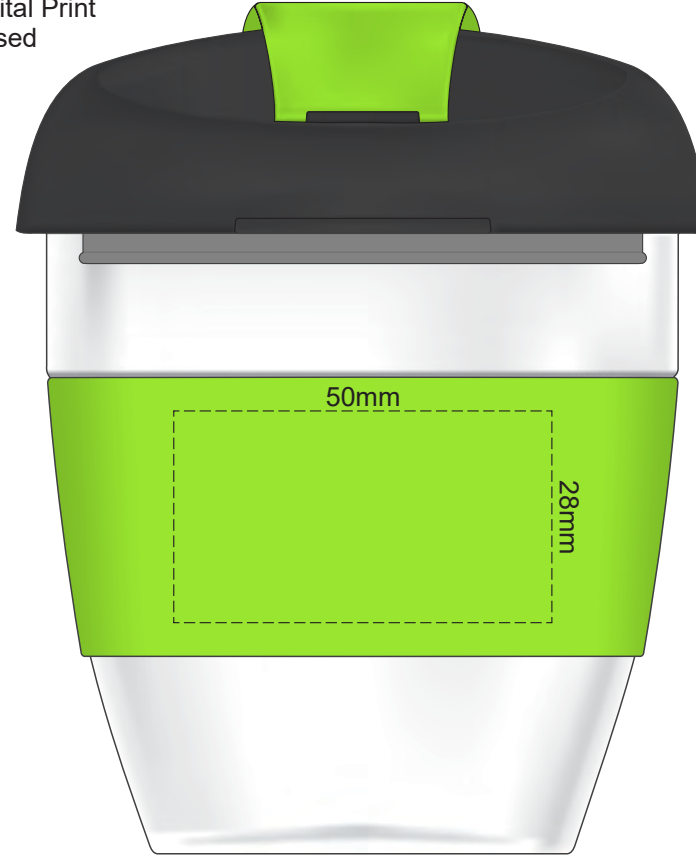

100% of Actual Size  
Pad Print

SIDE 1

SIDE 2

100% of Actual Size  
Silicone Digital Print  
Debossed

SIDE 1

SIDE 2

100% of Actual Size  
Screen Print (one colour)  
Double sided template Front & Back

Red Line = Exact opposites of the product  
(centre artwork to the red line)

100% of Actual Size  
Pad Print (one colour)

100% of Actual Size  
Pad Print (one colour)

100% of Actual Size  
Digital Packaging Print

FRONT

100% of Actual Size  
Digital Packaging Print

TOP VIEW OF LID

Artwork will be printed directly onto the product via CMYK printing (no white),  
colours will not be vibrant due to white ink not being available for this process.