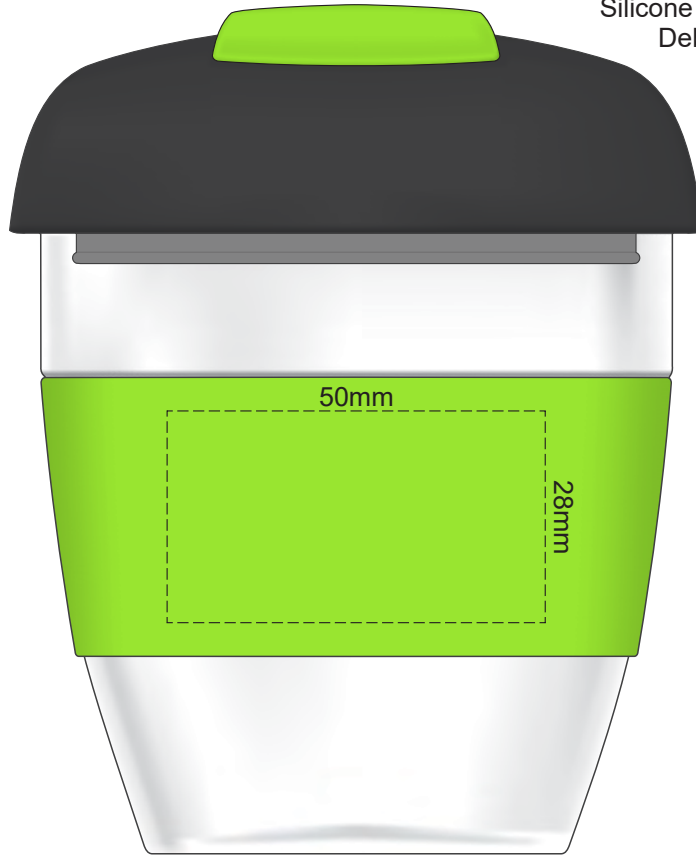

100% of Actual Size  
Pad Print

SIDE 1

SIDE 2

100% of Actual Size  
Silicone Digital Print  
Debossed

SIDE 1

SIDE 2

100% of Actual Size  
Screen Print (one colour)  
Double sided template Front & Back

Red Line = Exact opposites of the product  
(centre artwork to the red line)

100% of Actual Size  
Pad Print (one colour)

100% of Actual Size  
Pad Print (one colour)

100% of Actual Size  
Digital Packaging Print

FRONT

100% of Actual Size  
Digital Packaging Print

TOP VIEW OF LID

Artwork will be printed directly onto the product via CMYK printing (no white),  
colours will not be vibrant due to white ink not being available for this process.