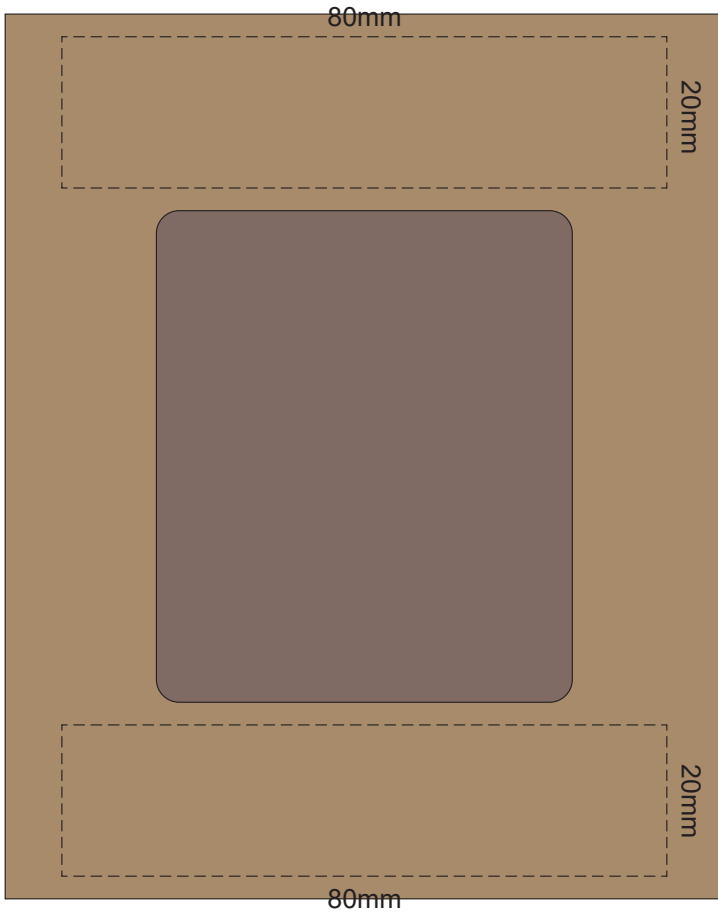

100% of Actual Size  
Pad Print

SIDE 1

SIDE 2

100% of Actual Size  
Silicone Digital Print  
Debossed

SIDE 1

SIDE 2

100% of Actual Size  
Screen Print (one colour)  
Double sided template Front & Back

Red Line = Exact opposites of the product  
(centre artwork to the red line)

100% of Actual Size  
Pad Print (one colour)

100% of Actual Size  
Pad Print (one colour)

100% of Actual Size  
Digital Packaging Print

FRONT

100% of Actual Size  
Digital Packaging Print

TOP VIEW OF LID

Artwork will be printed directly onto the product via CMYK printing (no white),  
colours will not be vibrant due to white ink not being available for this process.