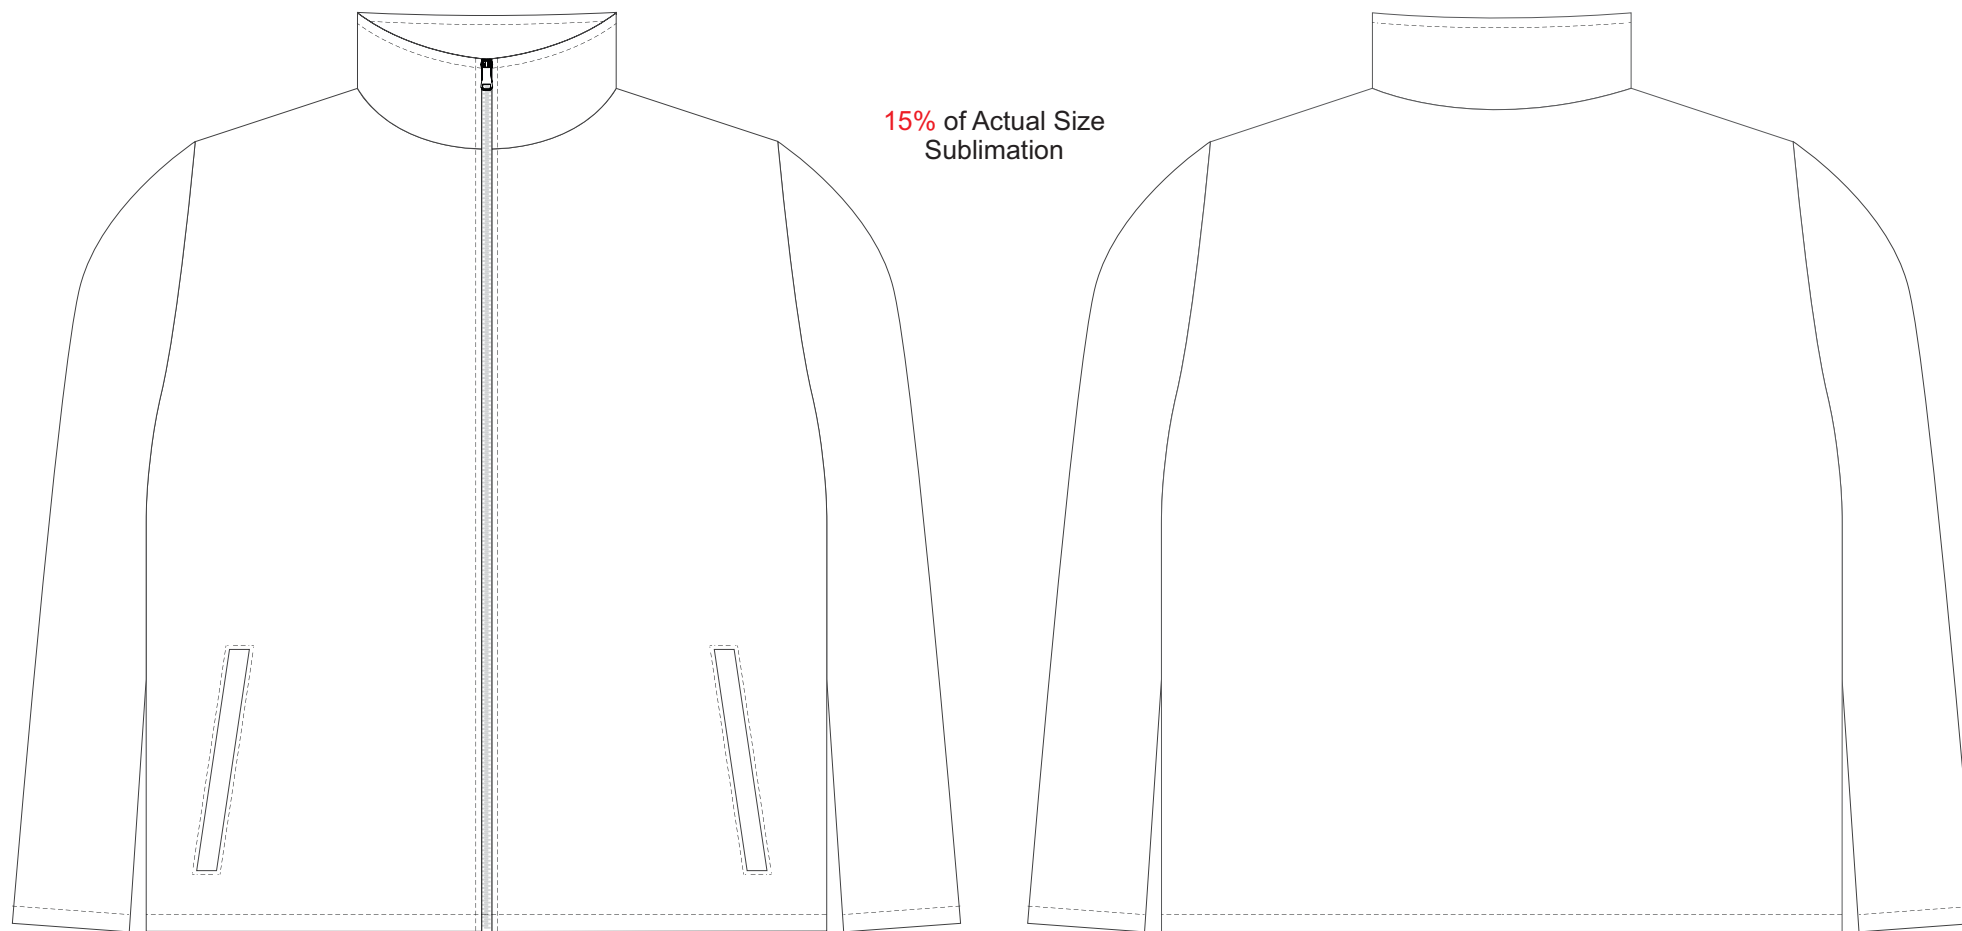

Zipper
Colours

15% of Actual Size
Sublimation

BRANDING SPECIFICATIONS - Custom Mens Sports Jacket - 121167

The garments comes with a mandatory size label and care label.

Zipper is available in black or white.

Close match pantone colours. Metallic, neon or pastel colours are not available.

100% of Actual Size
Sublimation custom tag

Dotted line = Stitch line

BRANDING SPECIFICATIONS - Custom Mens Sports Jacket - 121167

Default is to have no tag, please confirm in your order if you require a custom tag (*free of charge*).

Material is 100% polyester satin.

Printing via sublimation, due to the nature of sublimation, artwork particularly fine detail/text may experience minor colour bleed across adjacent design elements.