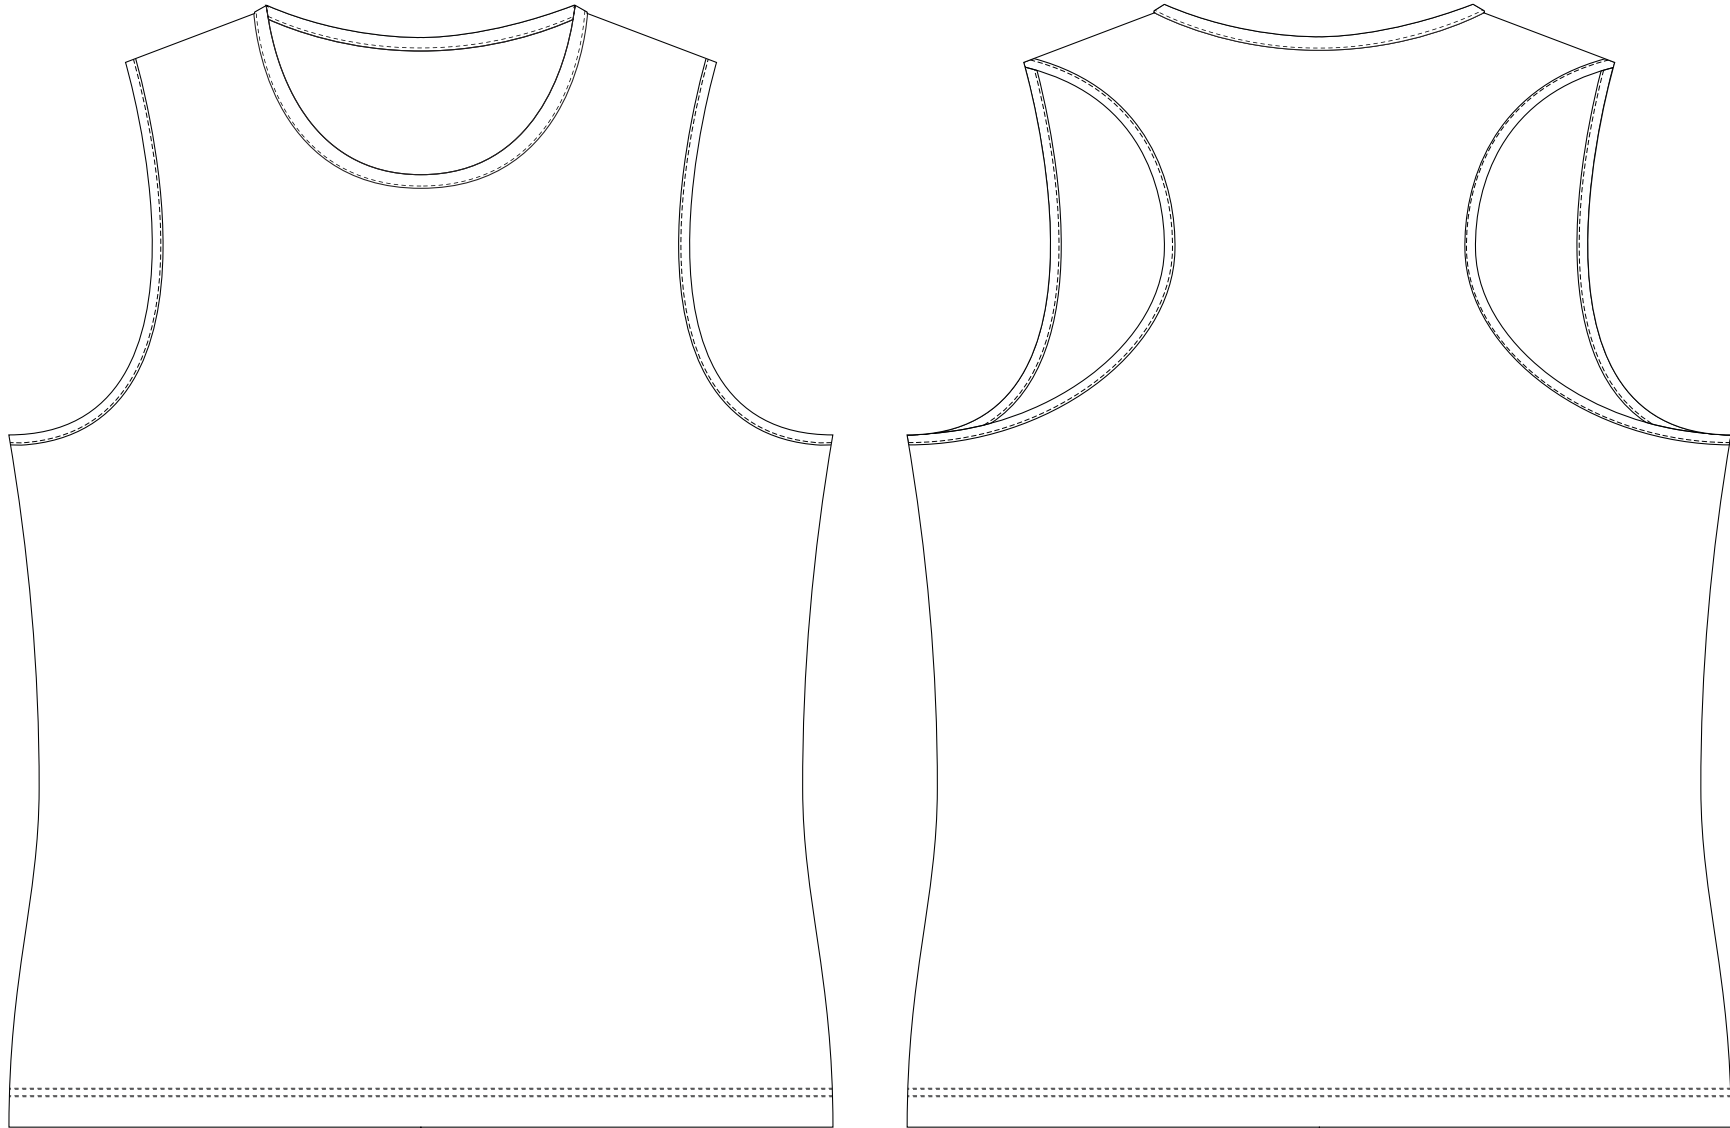

20% of Actual Size
Sublimation

BRANDING SPECIFICATIONS - Custom Sports Womens Singlet - 121174

The garments come with a mandatory size label and care label.
Bias tape collar and armhole are to be solid colour.
Close match pantone colours. Metallic, neon or pastel colours are not available.

100% of Actual Size
Sublimation custom tag

Dotted line = Stitch line

BRANDING SPECIFICATIONS - Custom Sports Womens Singlet - 121174

Default is to have no tag, please confirm in your order if you require a custom tag (*free of charge*).

Material is 100% polyester satin.

Printing via sublimation, due to the nature of sublimation, artwork particularly fine detail/text may experience minor colour bleed across adjacent design elements.

Metallic, neon or pastel colours are not available.