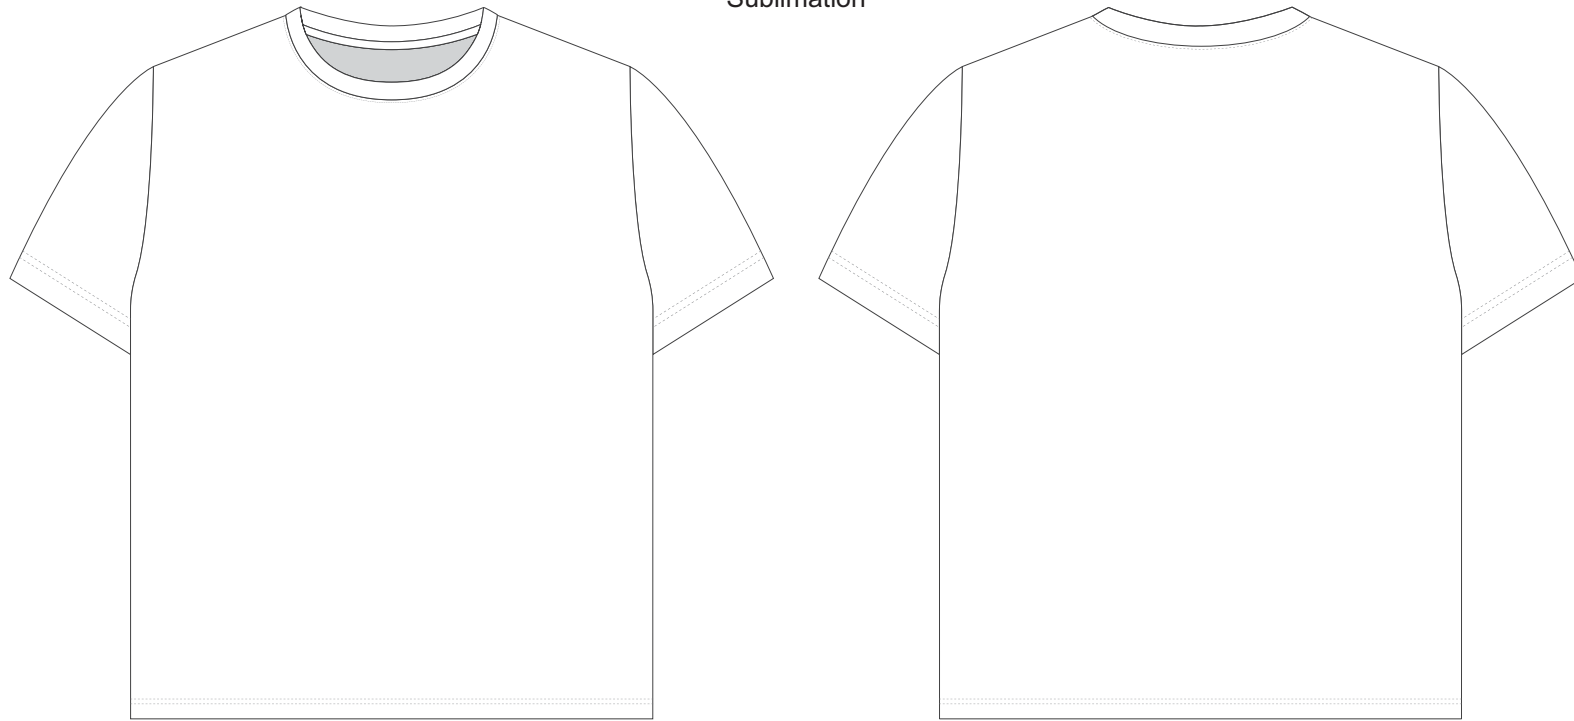

15% of Actual Size  
Sublimation

## **BRANDING SPECIFICATIONS - Custom Womens Sports T-Shirt - 121176**

---

The garments comes with a mandatory size label and care label.

Bias tape collar to be a solid colour.

We prefer customers to supply PMS colours from the solid coated range to close match for sublimated garments.

Metallic, neon or pastel colours are not available.

100% of Actual Size  
Sublimation custom tag

Dotted line = Stitch line