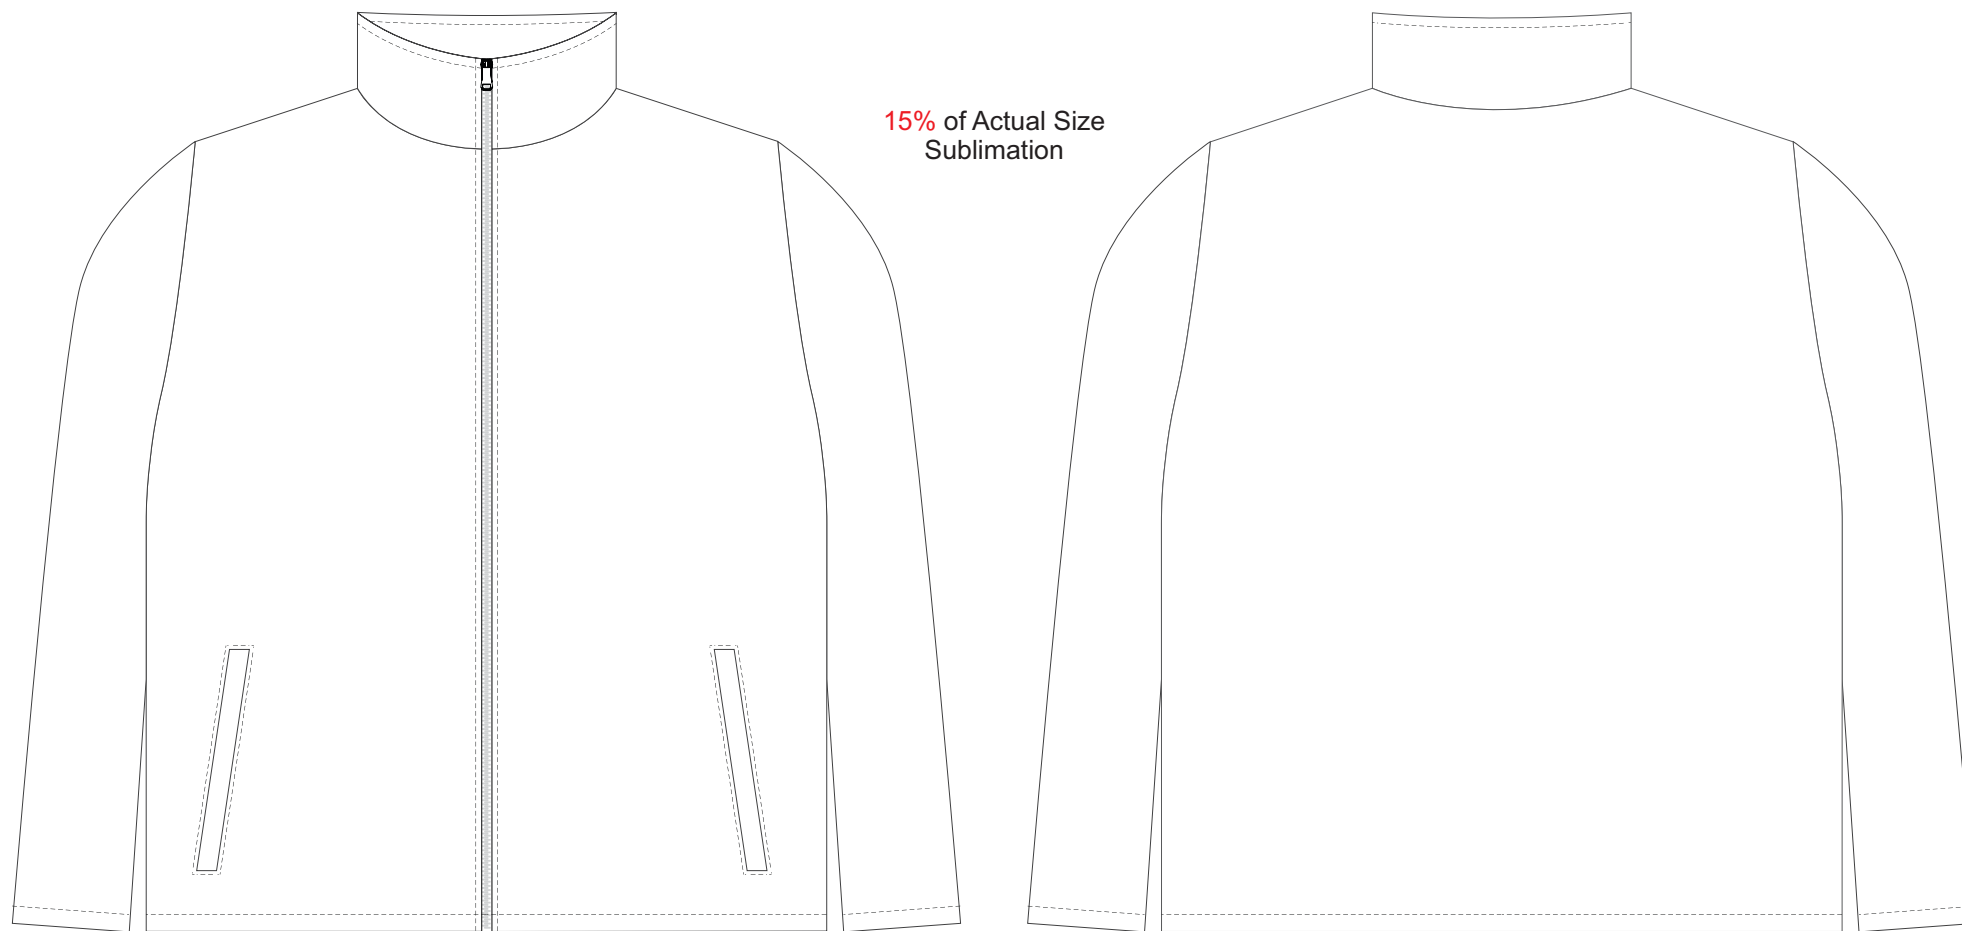

Zipper
Colours

15% of Actual Size
Sublimation

BRANDING SPECIFICATIONS - Custom Womens Sports Jacket - 121186

The garments comes with a mandatory size label and care label.

Zipper is available in black or white.

Close match pantone colours. Metallic, neon or pastel colours are not available.

100% of Actual Size
Sublimation custom tag

Dotted line = Stitch line

BRANDING SPECIFICATIONS - Custom Womens Sports Jacket - 121186

Default is to have no tag, please confirm in your order if you require a custom tag (*free of charge*).

Material is 100% polyester satin.

Printing via sublimation, due to the nature of sublimation, artwork particularly fine detail/text may experience minor colour bleed across adjacent design elements.