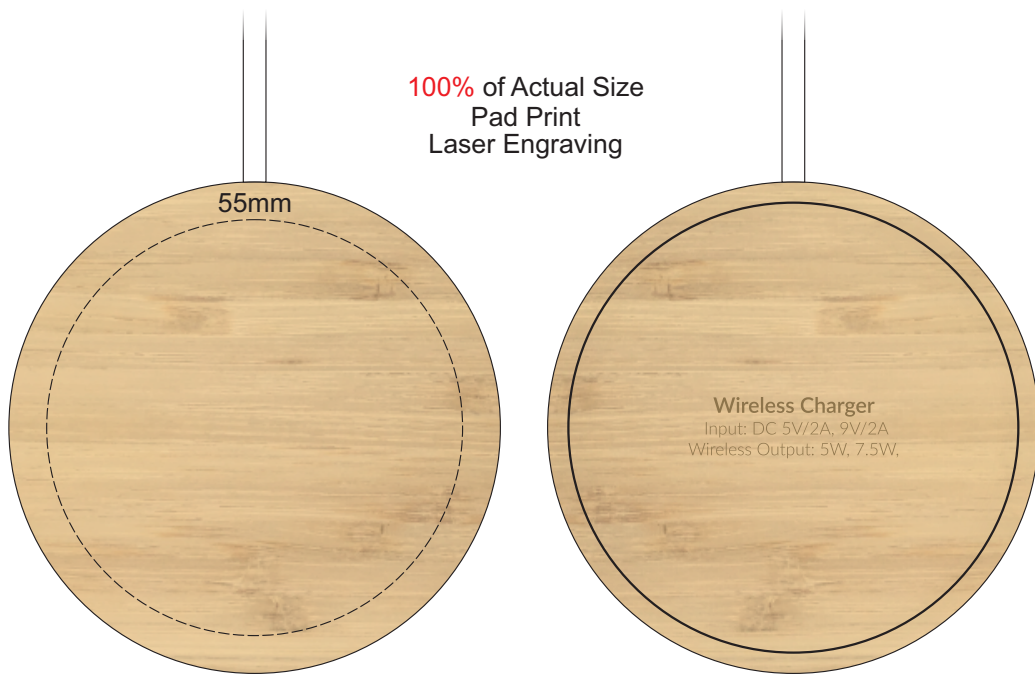

100% of Actual Size  
Pad Print  
Laser Engraving

This product is a natural material, please allow for variances in grain pattern and colour.

Engraves to a Natural Etch