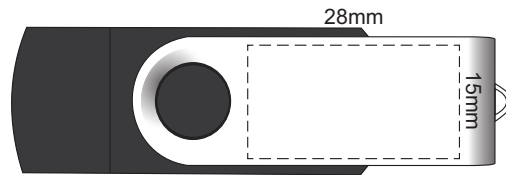

100% of Actual Size
Pad Print
Laser Engraving (Silver Only)
Direct Digital

 Silver engraves to a natural etch