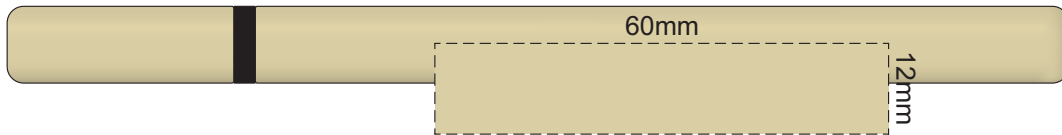

100% of Actual Size  
Screen Print (one colour)

POSITION A

100% of Actual Size  
Pad Print

POSITION D

POSITION E

100% of Actual Size  
Direct Digital

POSITION D

100% of Actual Size  
Pad Print (one side only)

100% of Actual Size  
Digital Packaging Print  
(one side only)

Digital Print is only available for natural option  
Artwork will be printed directly onto the product via CMYK printing (no white),  
colours will not be vibrant due to white ink not being available for this process.