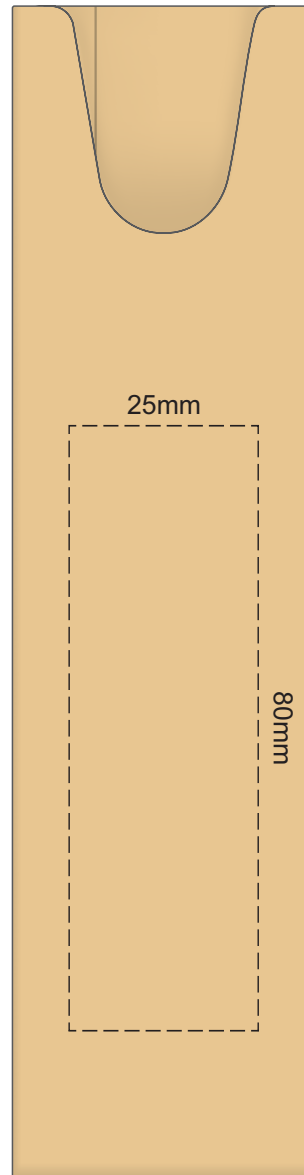

100% of Actual Size  
Screen Print (one colour)

POSITION A

100% of Actual Size  
Pad Print

POSITION D

POSITION E

100% of Actual Size  
Direct Digital

POSITION D

100% of Actual Size  
Pad Print (one side only)

100% of Actual Size  
Digital Packaging Print  
(one side only)

Digital Print is only available for natural option  
Artwork will be printed directly onto the product via CMYK printing (no white),  
colours will not be vibrant due to white ink not being available for this process.