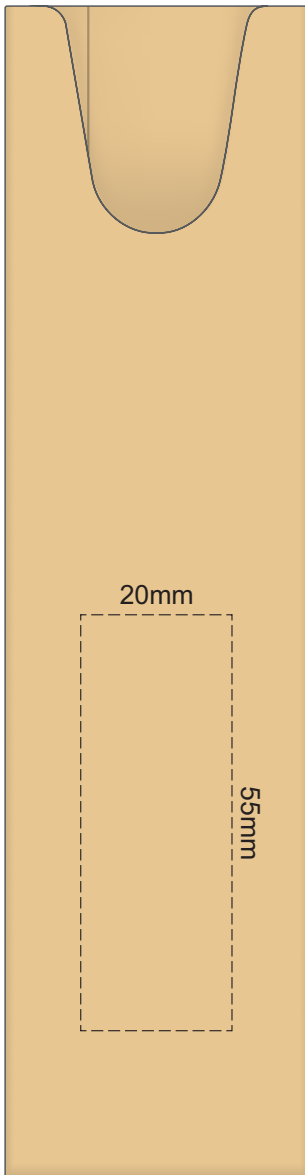

100% of Actual Size  
Screen Print (one colour)

POSITION A

100% of Actual Size  
Pad Print

POSITION D

POSITION E

100% of Actual Size  
Direct Digital

POSITION D

100% of Actual Size  
Pad Print (one side only)

100% of Actual Size  
Digital Packaging Print  
(one side only)

Digital Print is only available for natural option  
Artwork will be printed directly onto the product via CMYK printing (no white),  
colours will not be vibrant due to white ink not being available for this process.