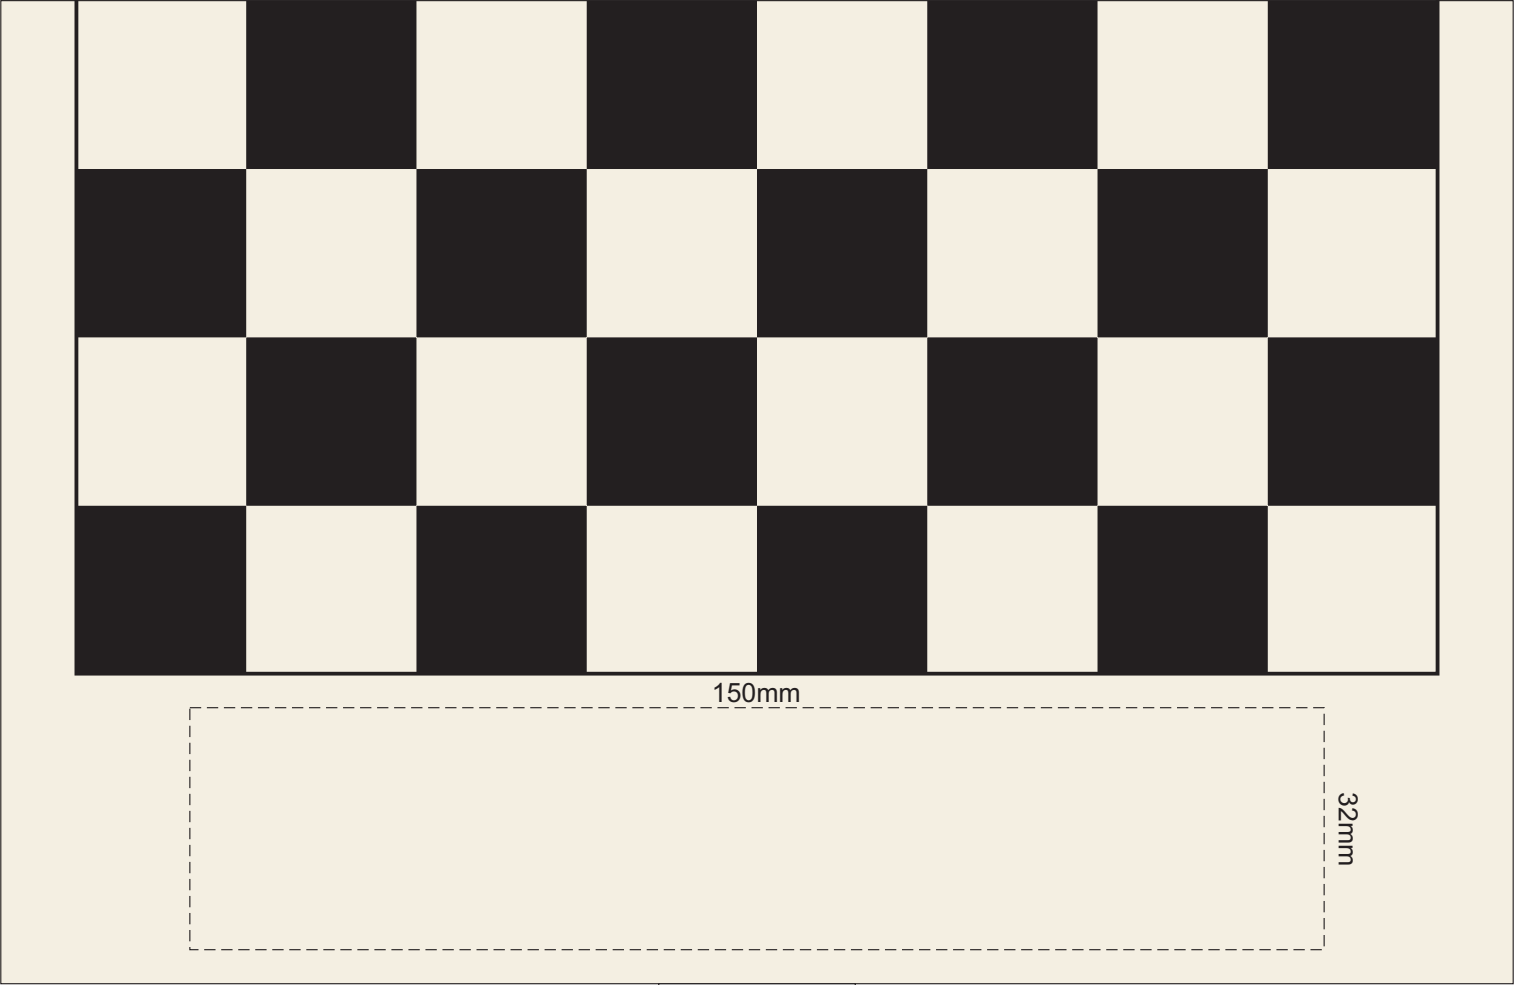

100% of Actual Size
Pad Print

100% of Actual Size
Laser Engraving

This product is a natural material, please allow for variances in grain pattern and engraving colour.

 Engraves to a Natural Etch