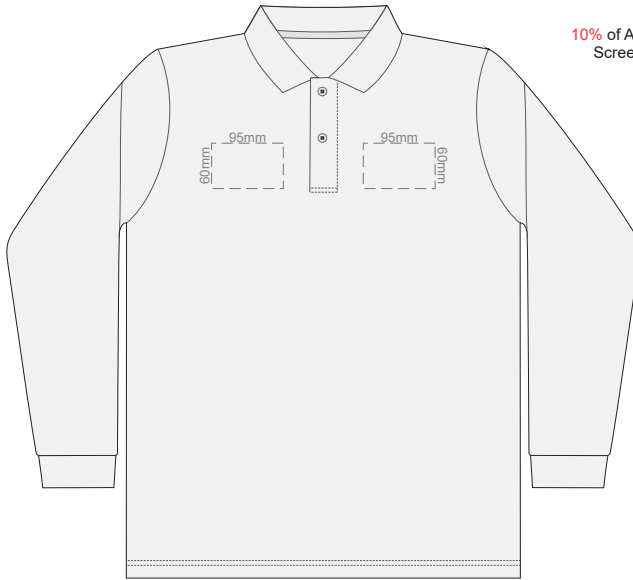

10% of Actual Size
Screen Print

**FRONT MENS PERFECT LSL
MEDIUM**