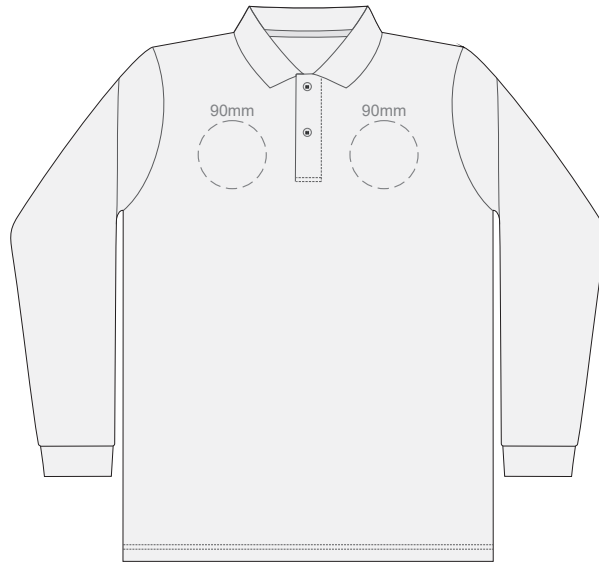

10% of Actual Size
Embroidery

**FRONT MENS PERFECT LSL
SMALL**

10% of Actual Size
Embroidery