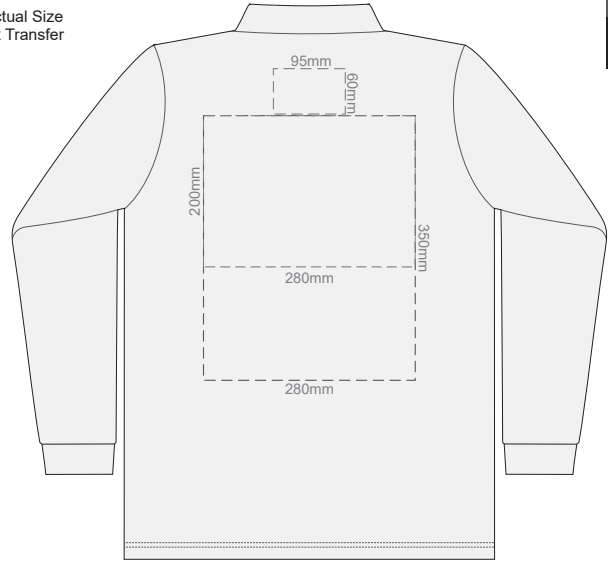

**BACK MENS PERFECT LSL
SMALL**

Print area 280x200mm can be rotated to best suit.

10% of Actual Size
Colourflex Transfer