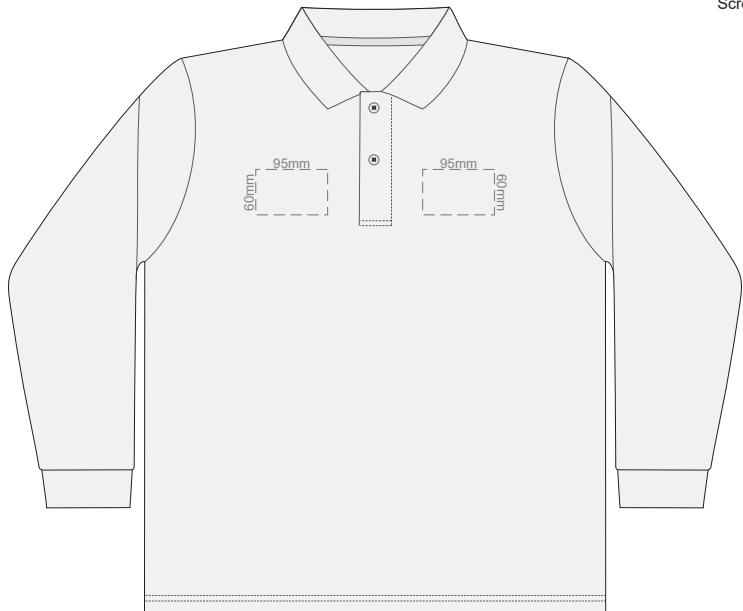

**FRONT MENS PERFECT LSL
XXL**