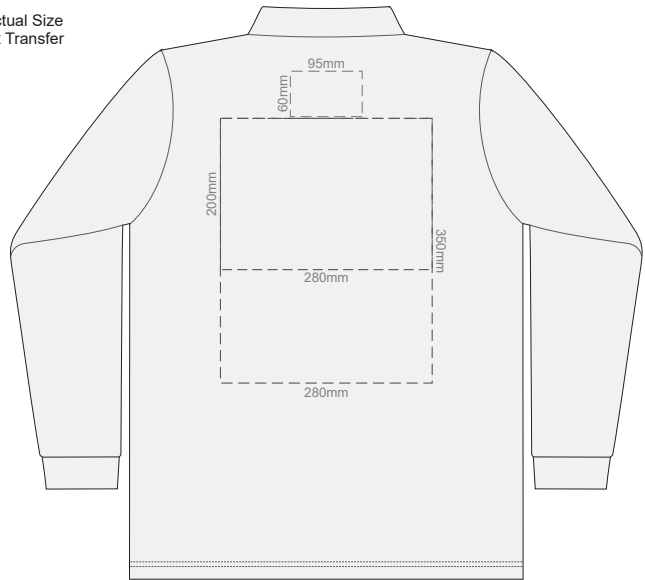

10% of Actual Size  
Screen Print

**FRONT MENS PERFECT LSL  
XXL**

**BACK MENS PERFECT LSL  
XXL**

10% of Actual Size  
Screen Print

**FRONT MENS PERFECT LSL  
3XL**

**BACK MENS PERFECT LSL  
3XL**

10% of Actual Size  
Colourflex Transfer

**FRONT MENS PERFECT LSL  
SMALL**

**BACK MENS PERFECT LSL  
SMALL**

Print area 280x200mm can be rotated to best suit.

10% of Actual Size  
Colourflex Transfer

**FRONT MENS PERFECT LSL  
MEDIUM**

**BACK MENS PERFECT LSL  
MEDIUM**

Print area 280x200mm can be rotated to best suit.

10% of Actual Size  
Colourflex Transfer

**FRONT MENS PERFECT LSL  
LARGE**

**BACK MENS PERFECT LSL  
LARGE**

Print area 280x200mm can be rotated to best suit.

10% of Actual Size  
Colourflex Transfer

**FRONT MENS PERFECT LSL  
EXTRA LARGE**

**BACK MENS PERFECT LSL  
EXTRA LARGE**

Print area 280x200mm can be rotated to best suit.

10% of Actual Size  
Colourflex Transfer