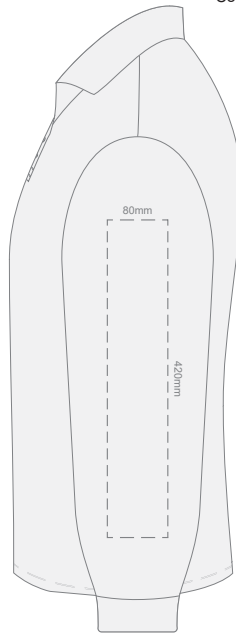

**FRONT MENS PERFECT LSL  
XXL**

**BACK MENS PERFECT LSL  
XXL**

Print area 280x200mm can be rotated to best suit.

10% of Actual Size  
Colourflex Transfer

**FRONT MENS PERFECT LSL  
3XL**

**BACK MENS PERFECT LSL  
3XL**

Print area 280x200mm can be rotated to best suit.

10% of Actual Size  
Colourflex Transfer

**SIDE 1 MENS PERFECT LSL  
SMALL**

**SIDE 2 MENS PERFECT LSL  
SMALL**

10% of Actual Size  
Colourflex Transfer

**SIDE 1 MENS PERFECT LSL  
MEDIUM**

**SIDE 2 MENS PERFECT LSL  
MEDIUM**

10% of Actual Size  
Colourflex Transfer

**SIDE 1 MENS PERFECT LSL  
LARGE**

**SIDE 2 MENS PERFECT LSL  
LARGE**

10% of Actual Size  
Colourflex Transfer

**SIDE 1 MENS PERFECT LSL  
EXTRA LARGE**

**SIDE 2 MENS PERFECT LSL  
EXTRA LARGE**

10% of Actual Size  
Colourflex Transfer

**SIDE 1 MENS PERFECT LSL  
XXL**

**SIDE 1 MENS PERFECT LSL  
XXL**

10% of Actual Size  
Colourflex Transfer

**SIDE 1 MENS PERFECT LSL  
3XL**