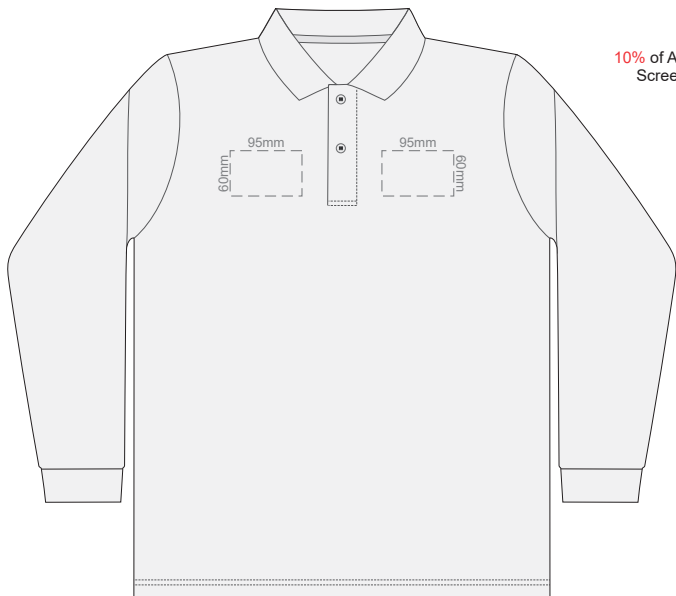

10% of Actual Size
Screen Print

**FRONT MENS PERFECT LSL
LARGE**