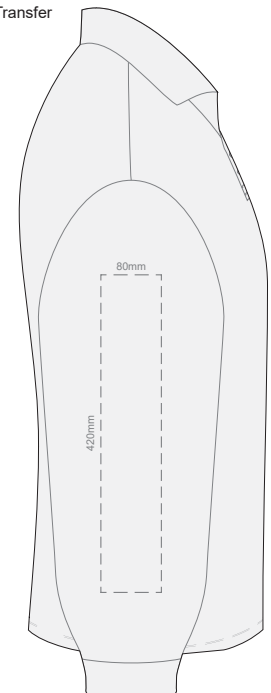

**SIDE 2 MENS PERFECT LSL
3XL**

10% of Actual Size
Colourflex Transfer