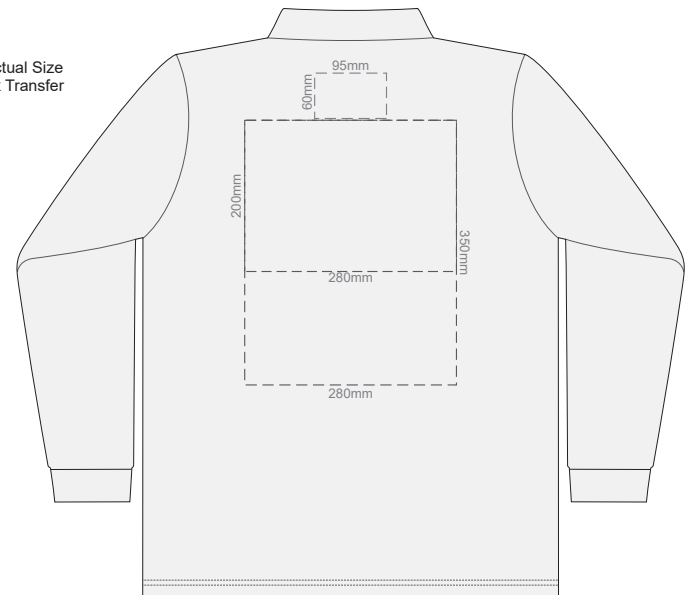

10% of Actual Size  
Screen Print

**FRONT MENS PERFECT LSL  
XXL**

**BACK MENS PERFECT LSL  
XXL**

10% of Actual Size  
Screen Print

**FRONT MENS PERFECT LSL  
3XL**

**BACK MENS PERFECT LSL  
3XL**

10% of Actual Size  
Colourflex Transfer

**FRONT MENS PERFECT LSL  
SMALL**

**BACK MENS PERFECT LSL  
SMALL**

Print area 280x200mm can be rotated to best suit.

10% of Actual Size  
Colourflex Transfer

**FRONT MENS PERFECT LSL  
MEDIUM**

**BACK MENS PERFECT LSL  
MEDIUM**

Print area 280x200mm can be rotated to best suit.

10% of Actual Size  
Colourflex Transfer

**FRONT MENS PERFECT LSL  
LARGE**

**BACK MENS PERFECT LSL  
LARGE**

Print area 280x200mm can be rotated to best suit.

10% of Actual Size  
Colourflex Transfer

**FRONT MENS PERFECT LSL  
EXTRA LARGE**

**BACK MENS PERFECT LSL  
EXTRA LARGE**

Print area 280x200mm can be rotated to best suit.

10% of Actual Size  
Colourflex Transfer