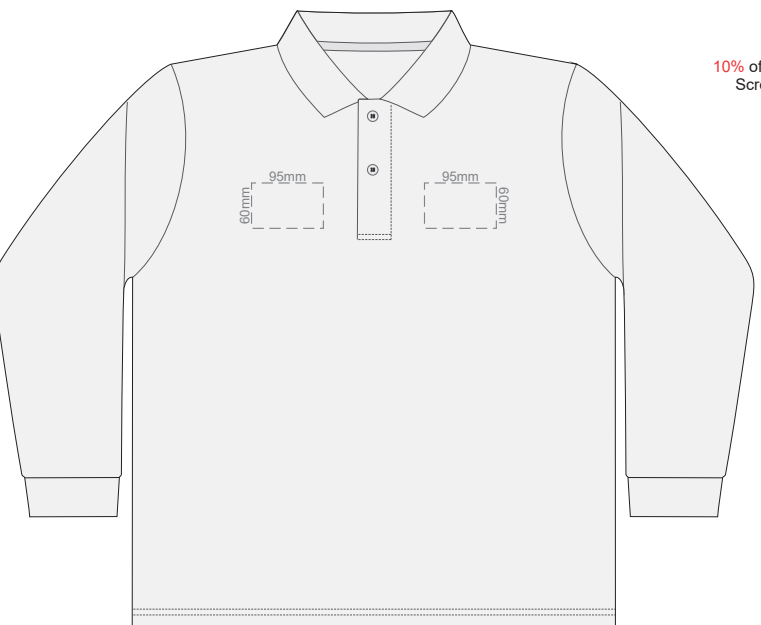

**FRONT MENS PERFECT LSL
3XL**