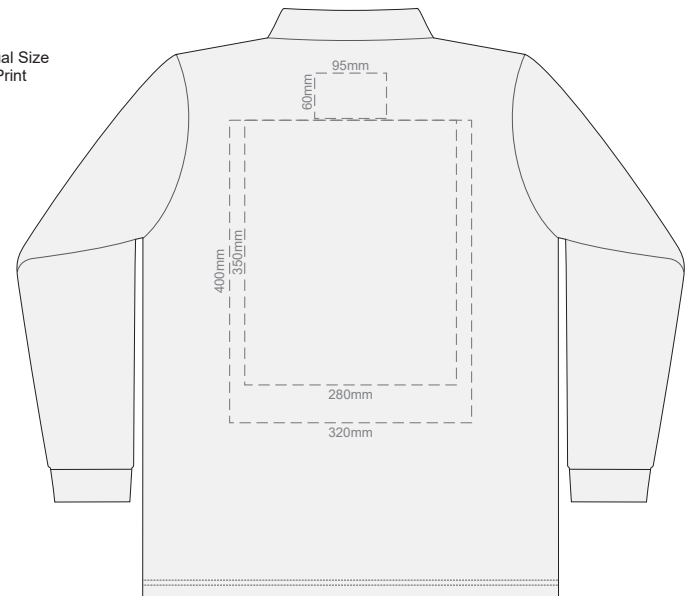

**BACK MENS PERFECT LSL
LARGE**