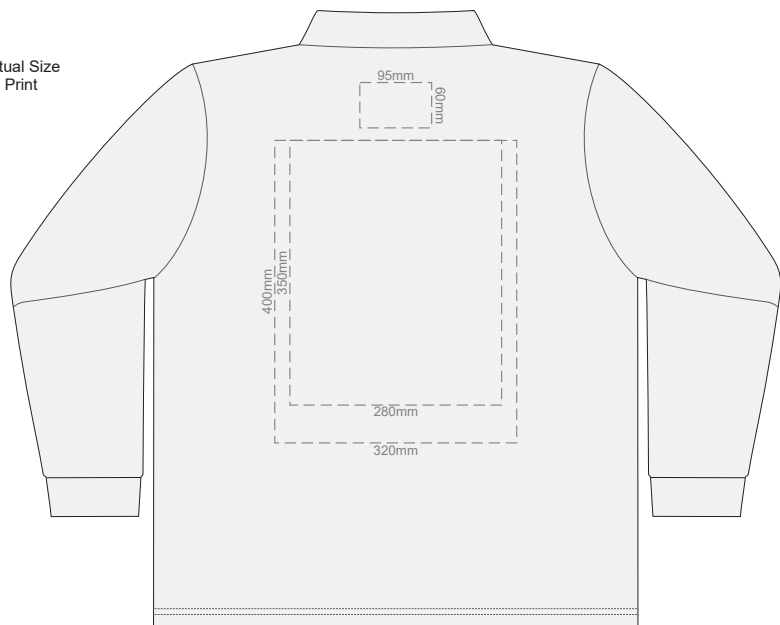

10% of Actual Size  
Screen Print

**FRONT MENS PERFECT LSL  
XXL**

**BACK MENS PERFECT LSL  
XXL**

10% of Actual Size  
Screen Print

**FRONT MENS PERFECT LSL  
3XL**

**BACK MENS PERFECT LSL  
3XL**

10% of Actual Size  
Colourflex Transfer

**FRONT MENS PERFECT LSL  
SMALL**

**BACK MENS PERFECT LSL  
SMALL**

Print area 280x200mm can be rotated to best suit.

10% of Actual Size  
Colourflex Transfer

**FRONT MENS PERFECT LSL  
MEDIUM**

**BACK MENS PERFECT LSL  
MEDIUM**

Print area 280x200mm can be rotated to best suit.

10% of Actual Size  
Colourflex Transfer

**FRONT MENS PERFECT LSL  
LARGE**

**BACK MENS PERFECT LSL  
LARGE**

Print area 280x200mm can be rotated to best suit.

10% of Actual Size  
Colourflex Transfer

**FRONT MENS PERFECT LSL  
EXTRA LARGE**

**BACK MENS PERFECT LSL  
EXTRA LARGE**

Print area 280x200mm can be rotated to best suit.

10% of Actual Size  
Colourflex Transfer