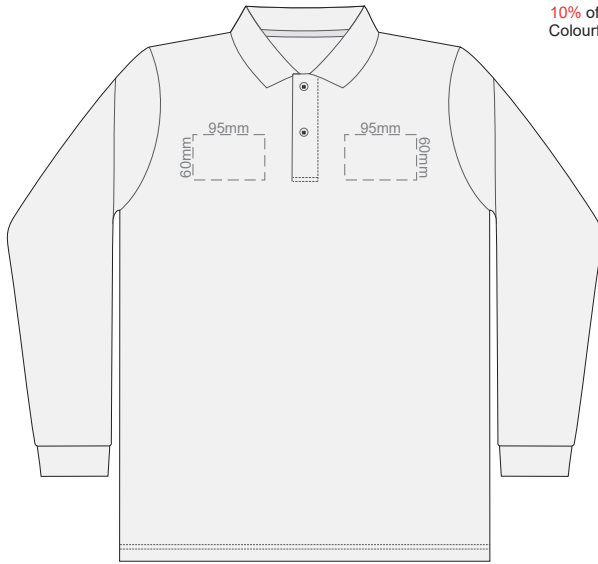

10% of Actual Size
Colourflex Transfer

**FRONT MENS PERFECT LSL
SMALL**