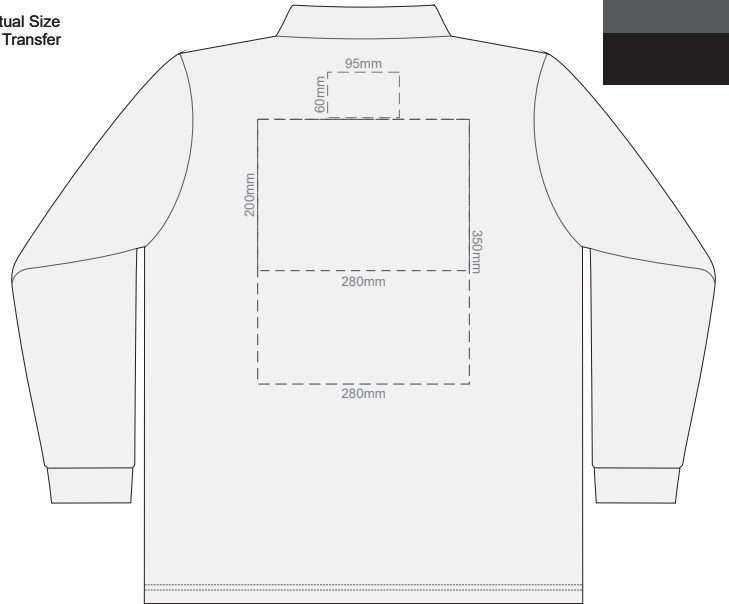

**FRONT MENS PERFECT LSL  
SMALL**

**BACK MENS PERFECT LSL  
SMALL**

Print area 280x200mm can be rotated to best suit.

10% of Actual Size  
Colourflex Transfer

**FRONT MENS PERFECT LSL  
MEDIUM**

**BACK MENS PERFECT LSL  
MEDIUM**

Print area 280x200mm can be rotated to best suit.

10% of Actual Size  
Colourflex Transfer

**FRONT MENS PERFECT LSL  
LARGE**

**BACK MENS PERFECT LSL  
LARGE**

Print area 280x200mm can be rotated to best suit.

10% of Actual Size  
Colourflex Transfer

**FRONT MENS PERFECT LSL  
EXTRA LARGE**

**BACK MENS PERFECT LSL  
EXTRA LARGE**

Print area 280x200mm can be rotated to best suit.

10% of Actual Size  
Colourflex Transfer

**FRONT MENS PERFECT LSL  
XXL**

**BACK MENS PERFECT LSL  
XXL**

Print area 280x200mm can be rotated to best suit.

10% of Actual Size  
Colourflex Transfer

**FRONT MENS PERFECT LSL  
3XL**

**BACK MENS PERFECT LSL  
3XL**