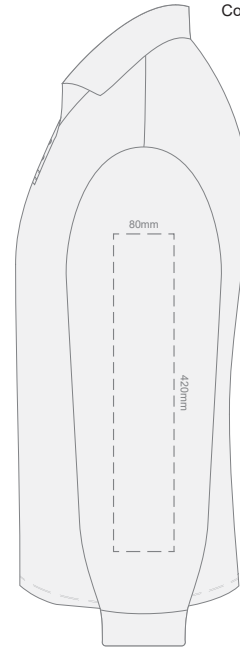

**FRONT MENS PERFECT LSL  
XXL**

**BACK MENS PERFECT LSL  
XXL**

Print area 280x200mm can be rotated to best suit.

10% of Actual Size  
Colourflex Transfer

**FRONT MENS PERFECT LSL  
3XL**

**BACK MENS PERFECT LSL  
3XL**

Print area 280x200mm can be rotated to best suit.

10% of Actual Size  
Colourflex Transfer

**SIDE 1 MENS PERFECT LSL  
SMALL**

**SIDE 2 MENS PERFECT LSL  
SMALL**

10% of Actual Size  
Colourflex Transfer

**SIDE 1 MENS PERFECT LSL  
MEDIUM**

**SIDE 2 MENS PERFECT LSL  
MEDIUM**

10% of Actual Size  
Colourflex Transfer

**SIDE 1 MENS PERFECT LSL  
LARGE**

**SIDE 2 MENS PERFECT LSL  
LARGE**

10% of Actual Size  
Colourflex Transfer

**SIDE 1 MENS PERFECT LSL  
EXTRA LARGE**

**SIDE 2 MENS PERFECT LSL  
EXTRA LARGE**

10% of Actual Size  
Colourflex Transfer

**SIDE 1 MENS PERFECT LSL  
XXL**

**SIDE 1 MENS PERFECT LSL  
XXL**

10% of Actual Size  
Colourflex Transfer

**SIDE 1 MENS PERFECT LSL  
3XL**