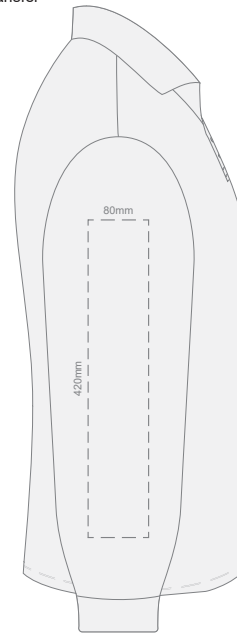

**FRONT MENS PERFECT LSL  
XXL**

**BACK MENS PERFECT LSL  
XXL**

Print area 280x200mm can be rotated to best suit.

10% of Actual Size  
Colourflex Transfer

**FRONT MENS PERFECT LSL  
3XL**

**BACK MENS PERFECT LSL  
3XL**

Print area 280x200mm can be rotated to best suit.

10% of Actual Size  
Colourflex Transfer

**SIDE 1 MENS PERFECT LSL  
SMALL**

**SIDE 2 MENS PERFECT LSL  
SMALL**

10% of Actual Size  
Colourflex Transfer

**SIDE 1 MENS PERFECT LSL  
MEDIUM**

**SIDE 2 MENS PERFECT LSL  
MEDIUM**

10% of Actual Size  
Colourflex Transfer

**SIDE 1 MENS PERFECT LSL  
LARGE**

**SIDE 2 MENS PERFECT LSL  
LARGE**

10% of Actual Size  
Colourflex Transfer

**SIDE 1 MENS PERFECT LSL  
EXTRA LARGE**

**SIDE 2 MENS PERFECT LSL  
EXTRA LARGE**

10% of Actual Size  
Colourflex Transfer

**SIDE 1 MENS PERFECT LSL  
XXL**

**SIDE 1 MENS PERFECT LSL  
XXL**

10% of Actual Size  
Colourflex Transfer

**SIDE 1 MENS PERFECT LSL  
3XL**