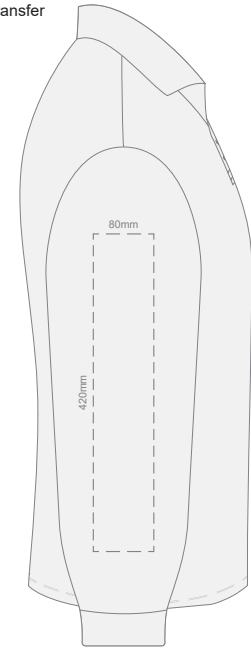

**FRONT MENS PERFECT LSL  
XXL**

**BACK MENS PERFECT LSL  
XXL**

Print area 280x200mm can be rotated to best suit.

10% of Actual Size  
Colourflex Transfer

**FRONT MENS PERFECT LSL  
3XL**

**BACK MENS PERFECT LSL  
3XL**

Print area 280x200mm can be rotated to best suit.

10% of Actual Size  
Colourflex Transfer

**SIDE 1 MENS PERFECT LSL  
SMALL**

**SIDE 2 MENS PERFECT LSL  
SMALL**

10% of Actual Size  
Colourflex Transfer

**SIDE 1 MENS PERFECT LSL  
MEDIUM**

**SIDE 2 MENS PERFECT LSL  
MEDIUM**

10% of Actual Size  
Colourflex Transfer

**SIDE 1 MENS PERFECT LSL  
LARGE**

**SIDE 2 MENS PERFECT LSL  
LARGE**

10% of Actual Size  
Colourflex Transfer

**SIDE 1 MENS PERFECT LSL  
EXTRA LARGE**

**SIDE 2 MENS PERFECT LSL  
EXTRA LARGE**

10% of Actual Size  
Colourflex Transfer

**SIDE 1 MENS PERFECT LSL  
XXL**

**SIDE 1 MENS PERFECT LSL  
XXL**

10% of Actual Size  
Colourflex Transfer

**SIDE 1 MENS PERFECT LSL  
3XL**