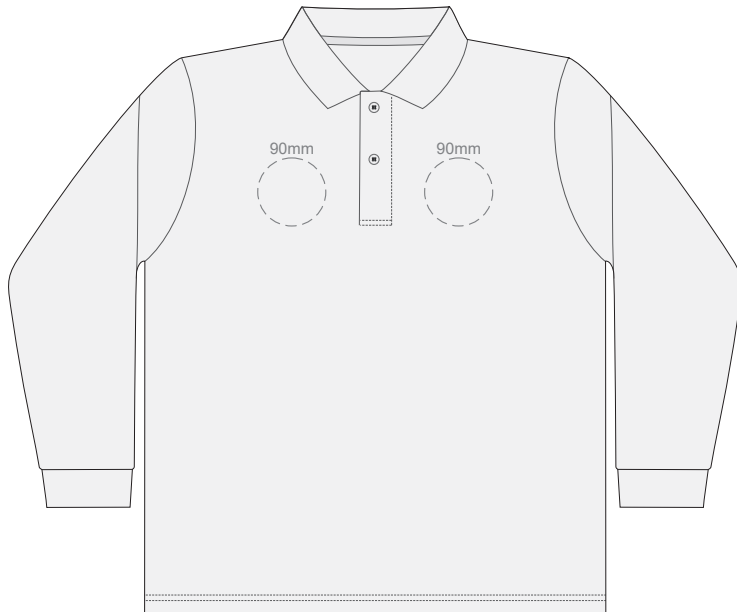

**FRONT MENS PERFECT LSL
XXL**

10% of Actual Size
Embroidery