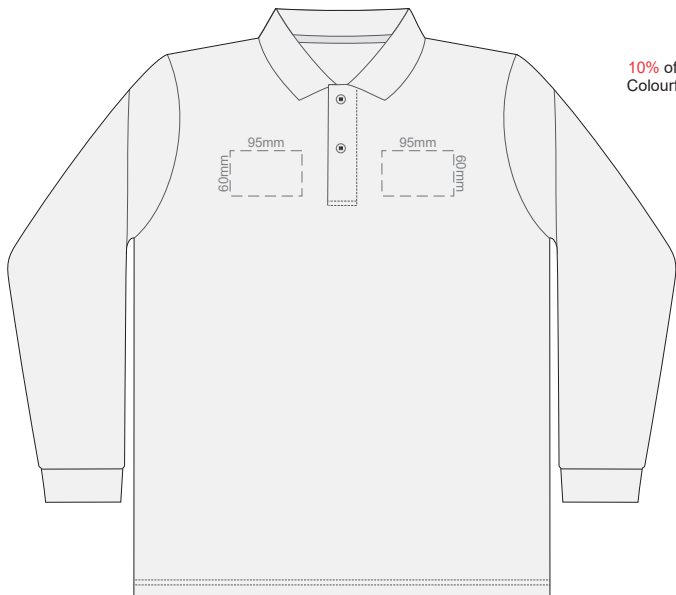

10% of Actual Size  
Screen Print

**FRONT MENS PERFECT LSL  
XXL**

**BACK MENS PERFECT LSL  
XXL**

10% of Actual Size  
Screen Print

**FRONT MENS PERFECT LSL  
3XL**

**BACK MENS PERFECT LSL  
3XL**

10% of Actual Size  
Colourflex Transfer

**FRONT MENS PERFECT LSL  
SMALL**

**BACK MENS PERFECT LSL  
SMALL**

Print area 280x200mm can be rotated to best suit.

10% of Actual Size  
Colourflex Transfer

**FRONT MENS PERFECT LSL  
MEDIUM**

**BACK MENS PERFECT LSL  
MEDIUM**

Print area 280x200mm can be rotated to best suit.

10% of Actual Size  
Colourflex Transfer

**FRONT MENS PERFECT LSL  
LARGE**

**BACK MENS PERFECT LSL  
LARGE**

Print area 280x200mm can be rotated to best suit.

10% of Actual Size  
Colourflex Transfer

**FRONT MENS PERFECT LSL  
EXTRA LARGE**

**BACK MENS PERFECT LSL  
EXTRA LARGE**

Print area 280x200mm can be rotated to best suit.

10% of Actual Size  
Colourflex Transfer