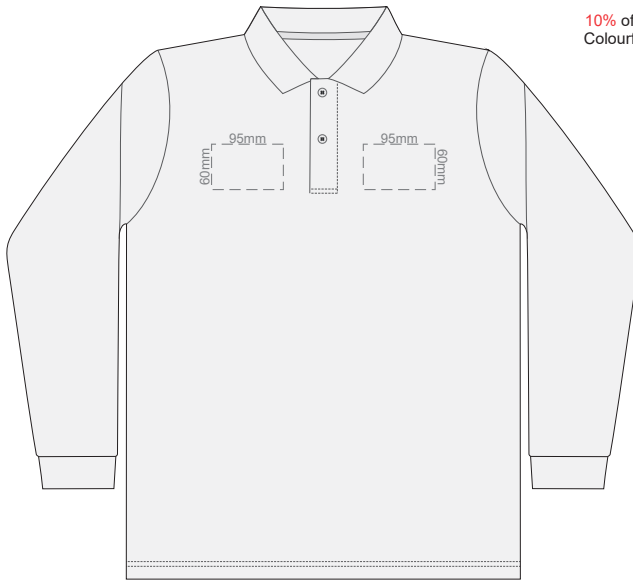

**FRONT MENS PERFECT LSL
MEDIUM**