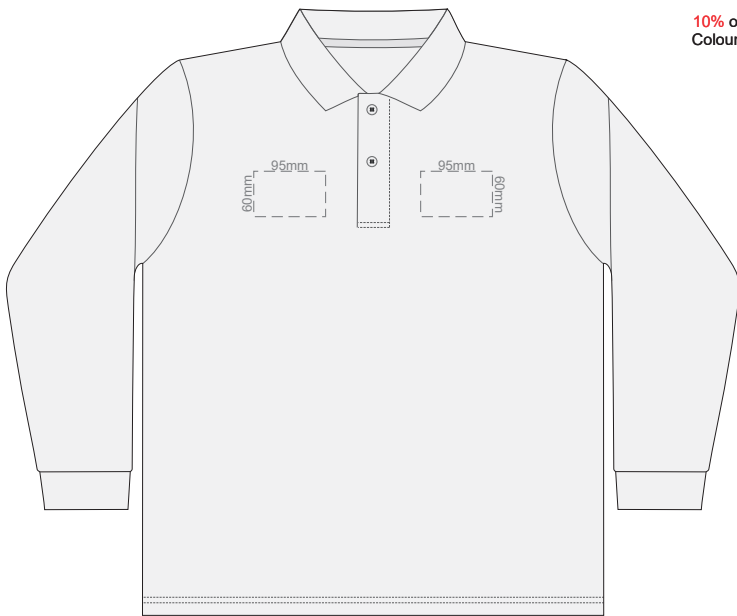

Print area 280x200mm can be rotated to best suit.

10% of Actual Size  
Colourflex Transfer

**FRONT MENS PERFECT LSL  
LARGE**

**BACK MENS PERFECT LSL  
LARGE**

Print area 280x200mm can be rotated to best suit.

10% of Actual Size  
Colourflex Transfer

**FRONT MENS PERFECT LSL  
EXTRA LARGE**

**BACK MENS PERFECT LSL  
EXTRA LARGE**

Print area 280x200mm can be rotated to best suit.

10% of Actual Size  
Colourflex Transfer

**FRONT MENS PERFECT LSL  
XXL**

**BACK MENS PERFECT LSL  
XXL**

Print area 280x200mm can be rotated to best suit.

10% of Actual Size  
Colourflex Transfer

**FRONT MENS PERFECT LSL  
3XL**

**BACK MENS PERFECT LSL  
3XL**