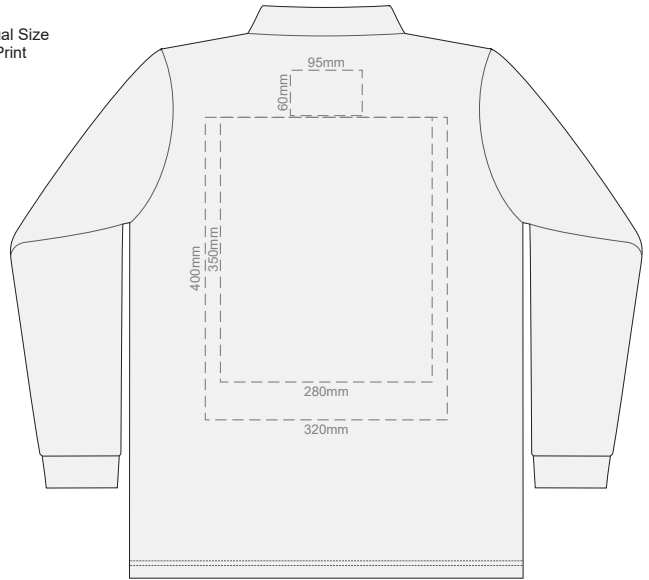

**BACK MENS PERFECT LSL
MEDIUM**