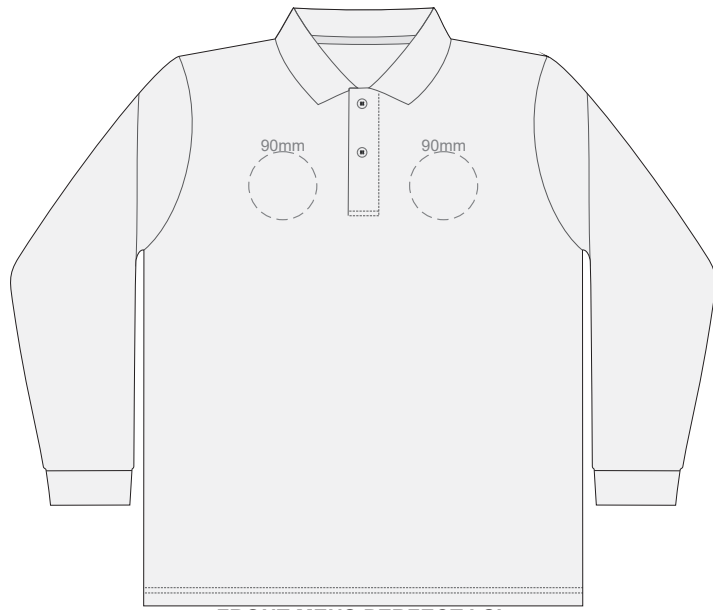

10% of Actual Size
Embroidery

**FRONT MENS PERFECT LSL
EXTRA LARGE**

10% of Actual Size
Embroidery