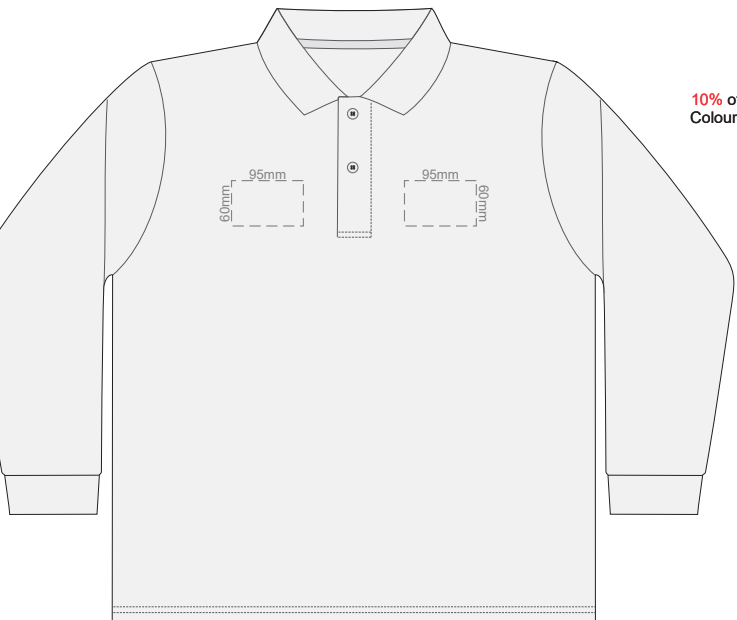

**FRONT MENS PERFECT LSL
3XL**