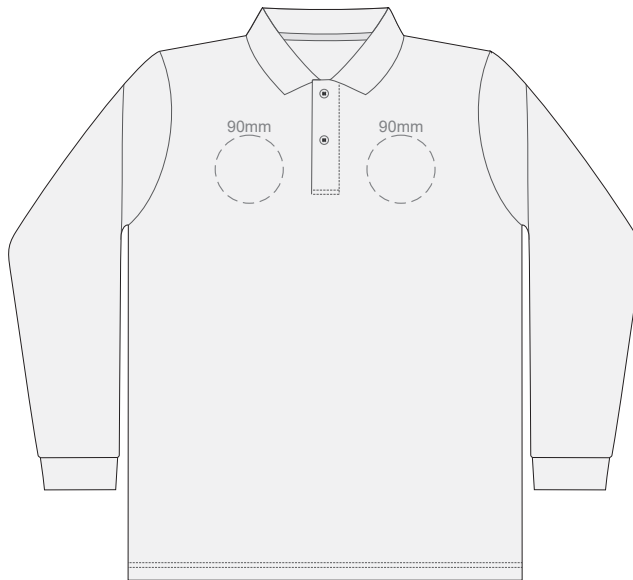

**SIDE 2 MENS PERFECT LSL  
MEDIUM**

10% of Actual Size  
Colourflex Transfer

**SIDE 1 MENS PERFECT LSL  
LARGE**

**SIDE 2 MENS PERFECT LSL  
LARGE**

10% of Actual Size  
Colourflex Transfer

**SIDE 1 MENS PERFECT LSL  
EXTRA LARGE**

**SIDE 2 MENS PERFECT LSL  
EXTRA LARGE**

10% of Actual Size  
Colourflex Transfer

**SIDE 1 MENS PERFECT LSL  
XXL**

**SIDE 1 MENS PERFECT LSL  
XXL**

10% of Actual Size  
Colourflex Transfer

**SIDE 1 MENS PERFECT LSL  
3XL**

**SIDE 2 MENS PERFECT LSL  
3XL**

10% of Actual Size  
Embroidery

**FRONT MENS PERFECT LSL  
SMALL**

10% of Actual Size  
Embroidery

**FRONT MENS PERFECT LSL  
MEDIUM**

10% of Actual Size  
Embroidery

**FRONT MENS PERFECT LSL  
LARGE**