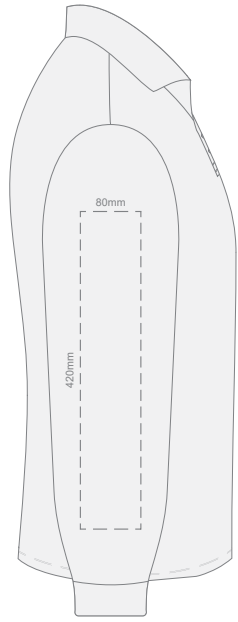

10% of Actual Size  
Colourflex Transfer

**FRONT MENS PERFECT LSL  
EXTRA LARGE**

**BACK MENS PERFECT LSL  
EXTRA LARGE**

Print area 280x200mm can be rotated to best suit.

10% of Actual Size  
Colourflex Transfer

**FRONT MENS PERFECT LSL  
XXL**

**BACK MENS PERFECT LSL  
XXL**

Print area 280x200mm can be rotated to best suit.

10% of Actual Size  
Colourflex Transfer

**FRONT MENS PERFECT LSL  
3XL**

**BACK MENS PERFECT LSL  
3XL**

Print area 280x200mm can be rotated to best suit.

10% of Actual Size  
Colourflex Transfer

**SIDE 1 MENS PERFECT LSL  
SMALL**

**SIDE 2 MENS PERFECT LSL  
SMALL**

10% of Actual Size  
Colourflex Transfer

**SIDE 1 MENS PERFECT LSL  
MEDIUM**

**SIDE 2 MENS PERFECT LSL  
MEDIUM**

10% of Actual Size  
Colourflex Transfer

**SIDE 1 MENS PERFECT LSL  
LARGE**

**SIDE 2 MENS PERFECT LSL  
LARGE**

10% of Actual Size  
Colourflex Transfer

**SIDE 1 MENS PERFECT LSL  
EXTRA LARGE**