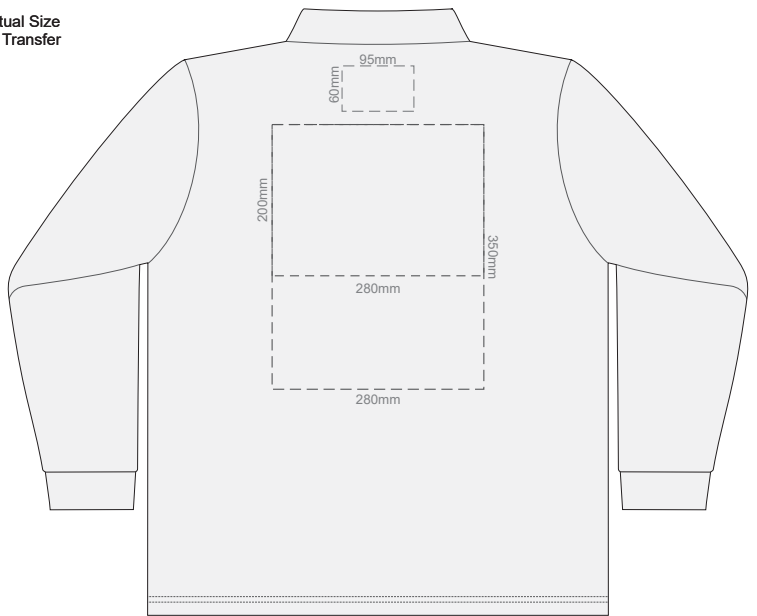

Print area 280x200mm can be rotated to best suit.

10% of Actual Size  
Colourflex Transfer

**FRONT MENS PERFECT LSL  
LARGE**

**BACK MENS PERFECT LSL  
LARGE**

Print area 280x200mm can be rotated to best suit.

10% of Actual Size  
Colourflex Transfer

**FRONT MENS PERFECT LSL  
EXTRA LARGE**

**BACK MENS PERFECT LSL  
EXTRA LARGE**

Print area 280x200mm can be rotated to best suit.

10% of Actual Size  
Colourflex Transfer

**FRONT MENS PERFECT LSL  
XXL**

**BACK MENS PERFECT LSL  
XXL**

Print area 280x200mm can be rotated to best suit.

10% of Actual Size  
Colourflex Transfer

**FRONT MENS PERFECT LSL  
3XL**

**BACK MENS PERFECT LSL  
3XL**