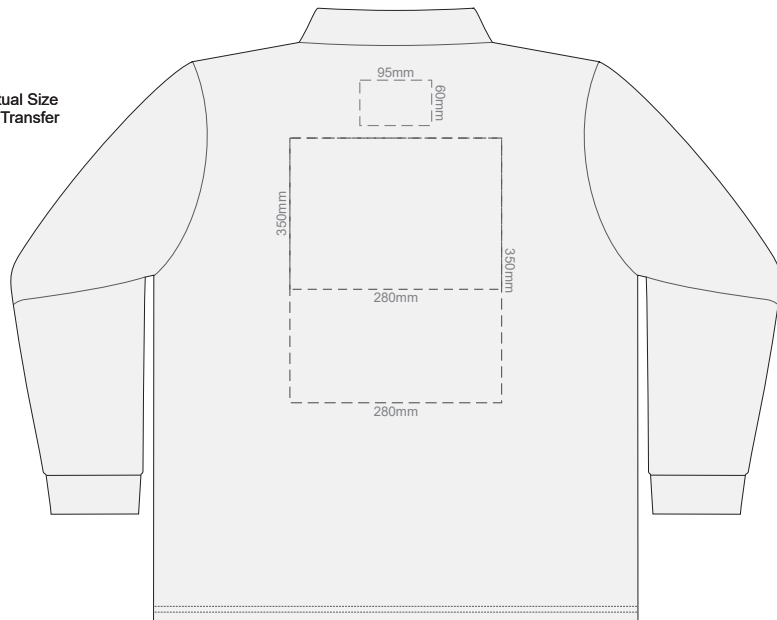

Print area 280x200mm can be rotated to best suit.

10% of Actual Size  
Colourflex Transfer

**FRONT MENS PERFECT LSL  
LARGE**

**BACK MENS PERFECT LSL  
LARGE**

Print area 280x200mm can be rotated to best suit.

10% of Actual Size  
Colourflex Transfer

**FRONT MENS PERFECT LSL  
EXTRA LARGE**

**BACK MENS PERFECT LSL  
EXTRA LARGE**

Print area 280x200mm can be rotated to best suit.

10% of Actual Size  
Colourflex Transfer

**FRONT MENS PERFECT LSL  
XXL**

**BACK MENS PERFECT LSL  
XXL**

Print area 280x200mm can be rotated to best suit.

10% of Actual Size  
Colourflex Transfer

**FRONT MENS PERFECT LSL  
3XL**

**BACK MENS PERFECT LSL  
3XL**

Print area 280x200mm can be rotated to best suit.

10% of Actual Size  
Colourflex Transfer

**SIDE 1 MENS PERFECT LSL  
SMALL**

**SIDE 2 MENS PERFECT LSL  
SMALL**

10% of Actual Size  
Colourflex Transfer

**SIDE 1 MENS PERFECT LSL  
MEDIUM**