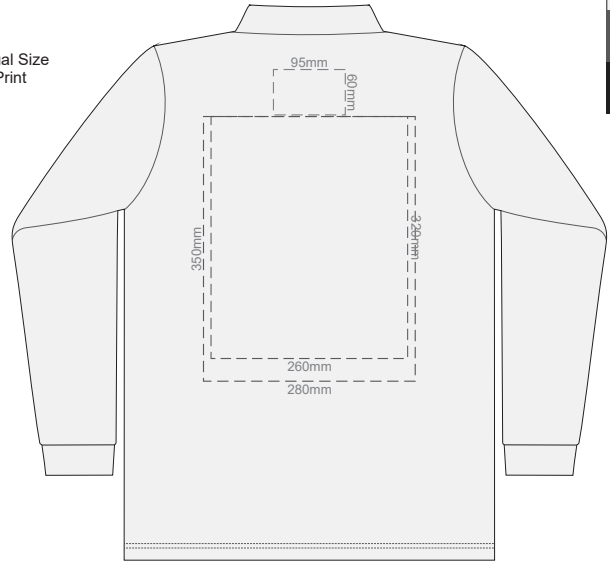

**BACK MENS PERFECT LSL
SMALL**