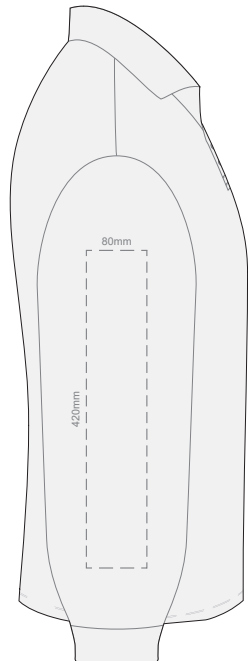

**SIDE 2 MENS PERFECT LSL
EXTRA LARGE**

10% of Actual Size
Colourflex Transfer