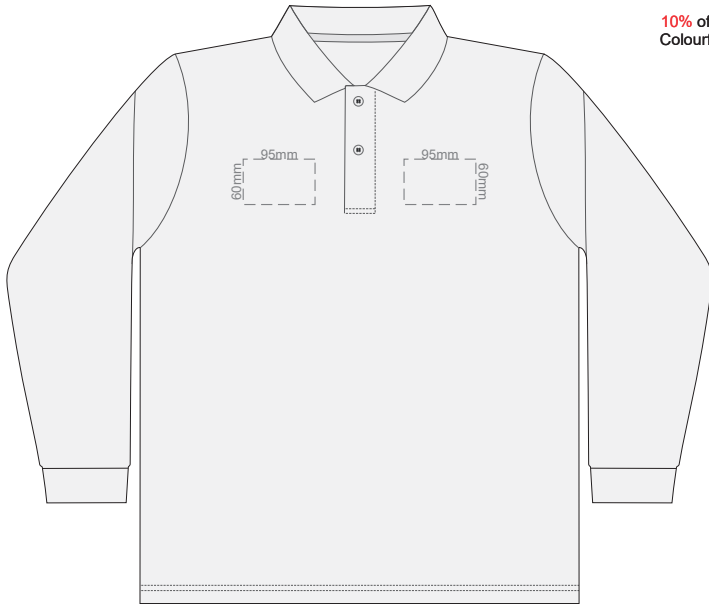

**FRONT MENS PERFECT LSL  
SMALL**

**BACK MENS PERFECT LSL  
SMALL**

Print area 280x200mm can be rotated to best suit.

10% of Actual Size  
Colourflex Transfer

**FRONT MENS PERFECT LSL  
MEDIUM**

**BACK MENS PERFECT LSL  
MEDIUM**

Print area 280x200mm can be rotated to best suit.

10% of Actual Size  
Colourflex Transfer

**FRONT MENS PERFECT LSL  
LARGE**

**BACK MENS PERFECT LSL  
LARGE**

Print area 280x200mm can be rotated to best suit.

10% of Actual Size  
Colourflex Transfer

**FRONT MENS PERFECT LSL  
EXTRA LARGE**

**BACK MENS PERFECT LSL  
EXTRA LARGE**

Print area 280x200mm can be rotated to best suit.

10% of Actual Size  
Colourflex Transfer