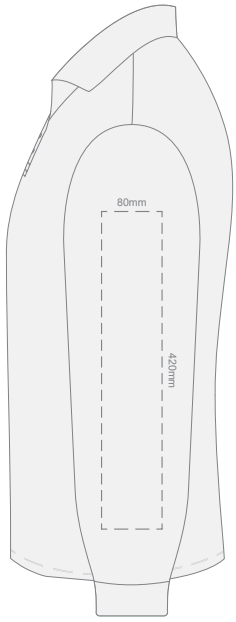

10% of Actual Size  
Colourflex Transfer

**FRONT MENS PERFECT LSL  
EXTRA LARGE**

**BACK MENS PERFECT LSL  
EXTRA LARGE**

Print area 280x200mm can be rotated to best suit.

10% of Actual Size  
Colourflex Transfer

**FRONT MENS PERFECT LSL  
XXL**

**BACK MENS PERFECT LSL  
XXL**

Print area 280x200mm can be rotated to best suit.

10% of Actual Size  
Colourflex Transfer

**FRONT MENS PERFECT LSL  
3XL**

**BACK MENS PERFECT LSL  
3XL**

Print area 280x200mm can be rotated to best suit.

10% of Actual Size  
Colourflex Transfer

**SIDE 1 MENS PERFECT LSL  
SMALL**

**SIDE 2 MENS PERFECT LSL  
SMALL**

10% of Actual Size  
Colourflex Transfer

**SIDE 1 MENS PERFECT LSL  
MEDIUM**

**SIDE 2 MENS PERFECT LSL  
MEDIUM**

10% of Actual Size  
Colourflex Transfer

**SIDE 1 MENS PERFECT LSL  
LARGE**

**SIDE 2 MENS PERFECT LSL  
LARGE**

10% of Actual Size  
Colourflex Transfer

**SIDE 1 MENS PERFECT LSL  
EXTRA LARGE**