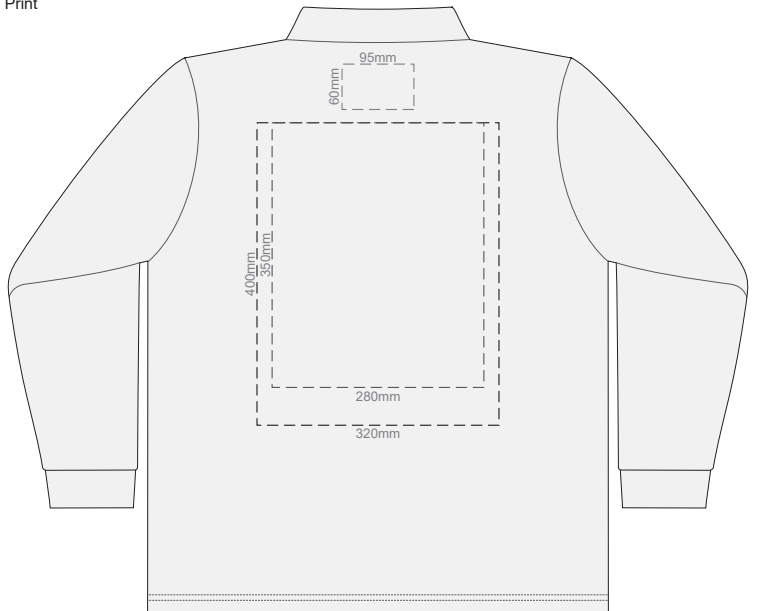

**BACK MENS PERFECT LSL
XXL**

10% of Actual Size
Screen Print