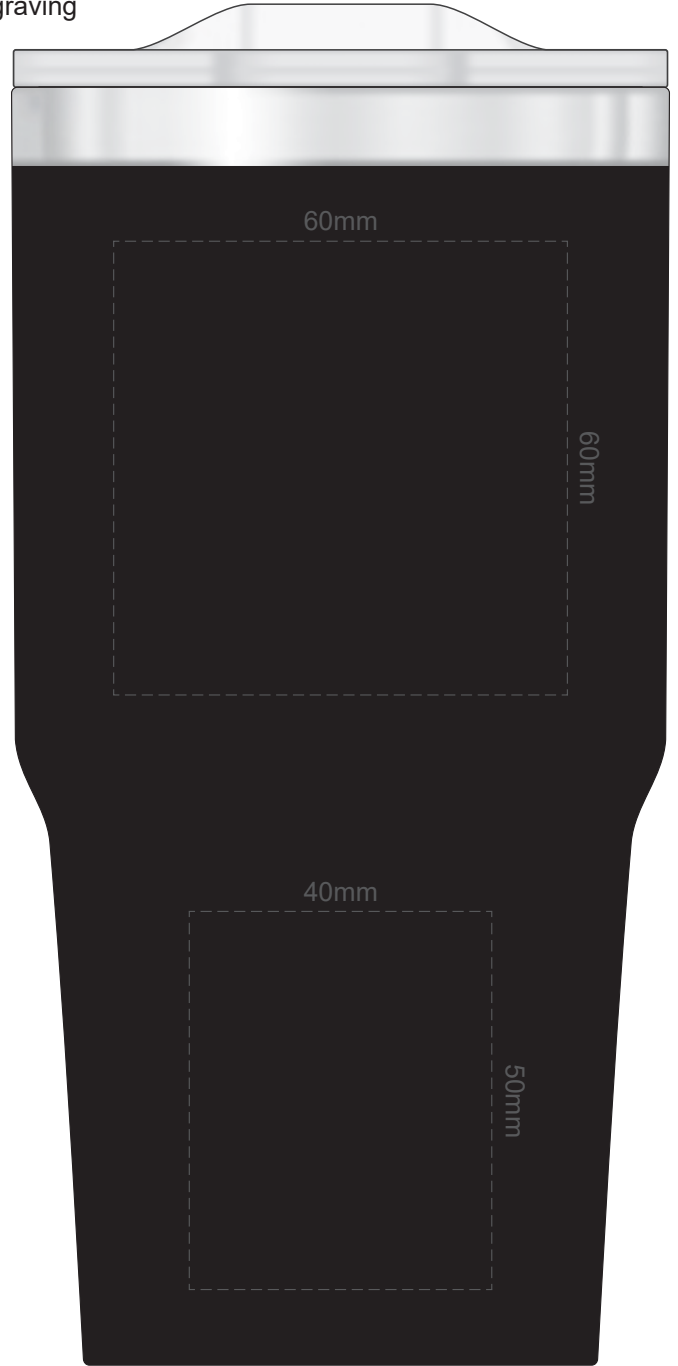

SIDE 1

100% of Actual Size  
Pad Print

SIDE 2

100% of Actual Size  
Screen Print (one colour)

200mm

Approx. 35mm unprintable area

Approx. 35mm unprintable area  
60mm

Red Line = Exact opposites of the product  
(centre artwork to the red line)

SIDE 1

100% of Actual Size  
Laser Engraving

SIDE 2

 Engraves to a Shiny Steel Finish

100% of Actual Size  
Digital Rotary  
(Gloss Finish)

Red Line = Exact opposites of the product  
(centre artwork to the red line)