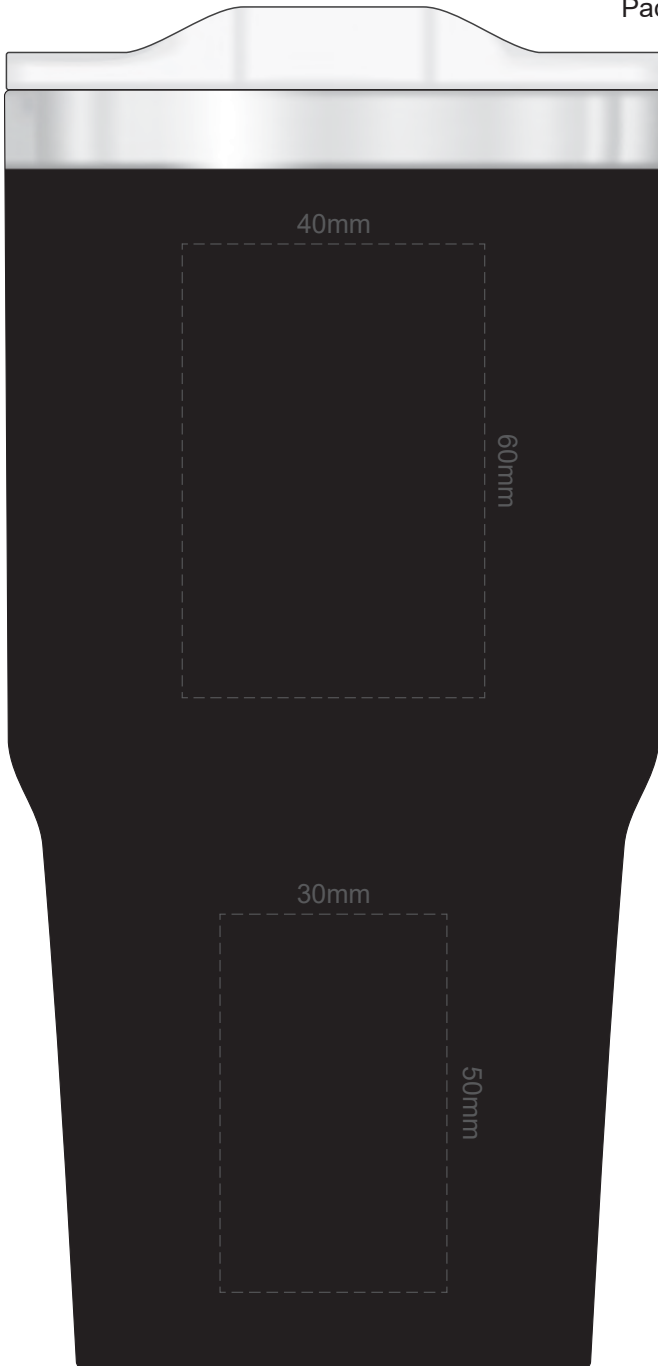

SIDE 1

100% of Actual Size  
Pad Print

SIDE 2

100% of Actual Size  
Screen Print (one colour)

200mm

Approx. 35mm unprintable area

Approx. 35mm unprintable area  
60mm

Red Line = Exact opposites of the product  
(centre artwork to the red line)

SIDE 1

100% of Actual Size  
Laser Engraving

SIDE 2

 Engraves to a Shiny Steel Finish

100% of Actual Size  
Digital Rotary  
(Gloss Finish)

Red Line = Exact opposites of the product  
(centre artwork to the red line)