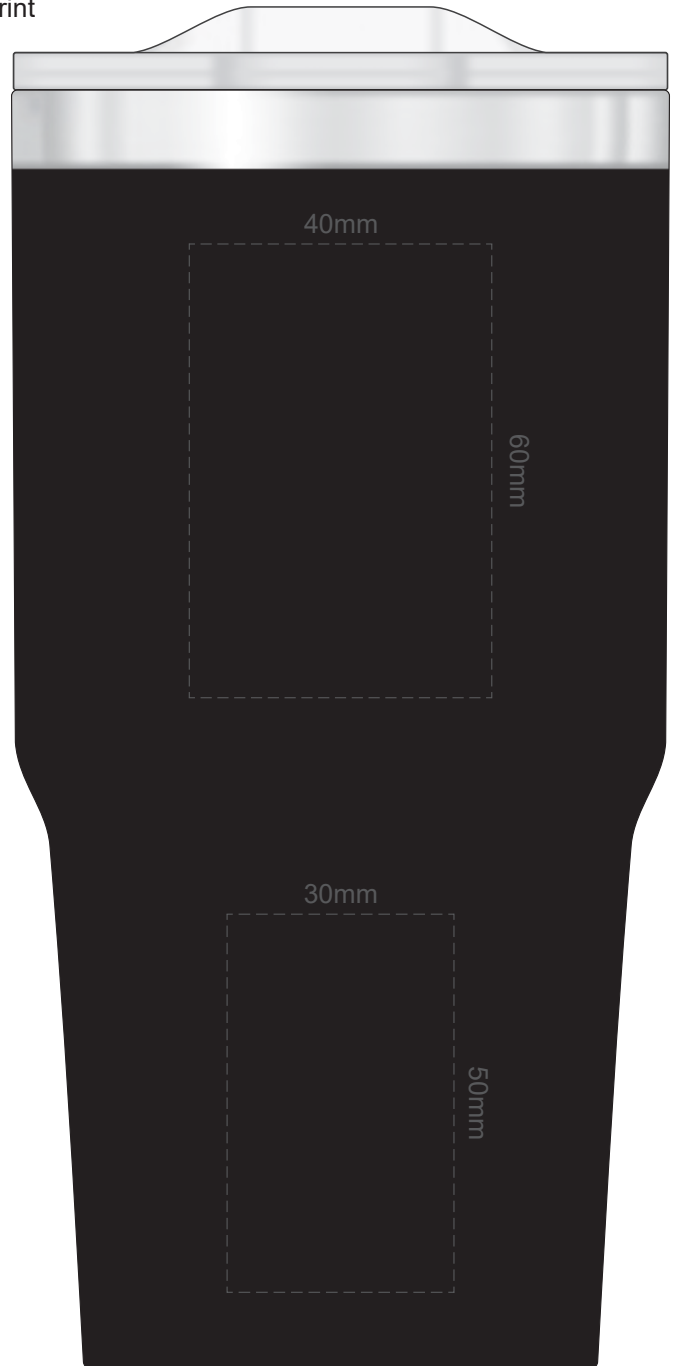

SIDE 1

100% of Actual Size  
Pad Print

SIDE 2

100% of Actual Size  
Screen Print (one colour)

200mm

Approx. 35mm unprintable area

Approx. 35mm unprintable area  
60mm

Red Line = Exact opposites of the product  
(centre artwork to the red line)

SIDE 1

100% of Actual Size  
Laser Engraving

SIDE 2

 Engraves to a Shiny Steel Finish

100% of Actual Size  
Digital Rotary  
(Gloss Finish)

Red Line = Exact opposites of the product  
(centre artwork to the red line)