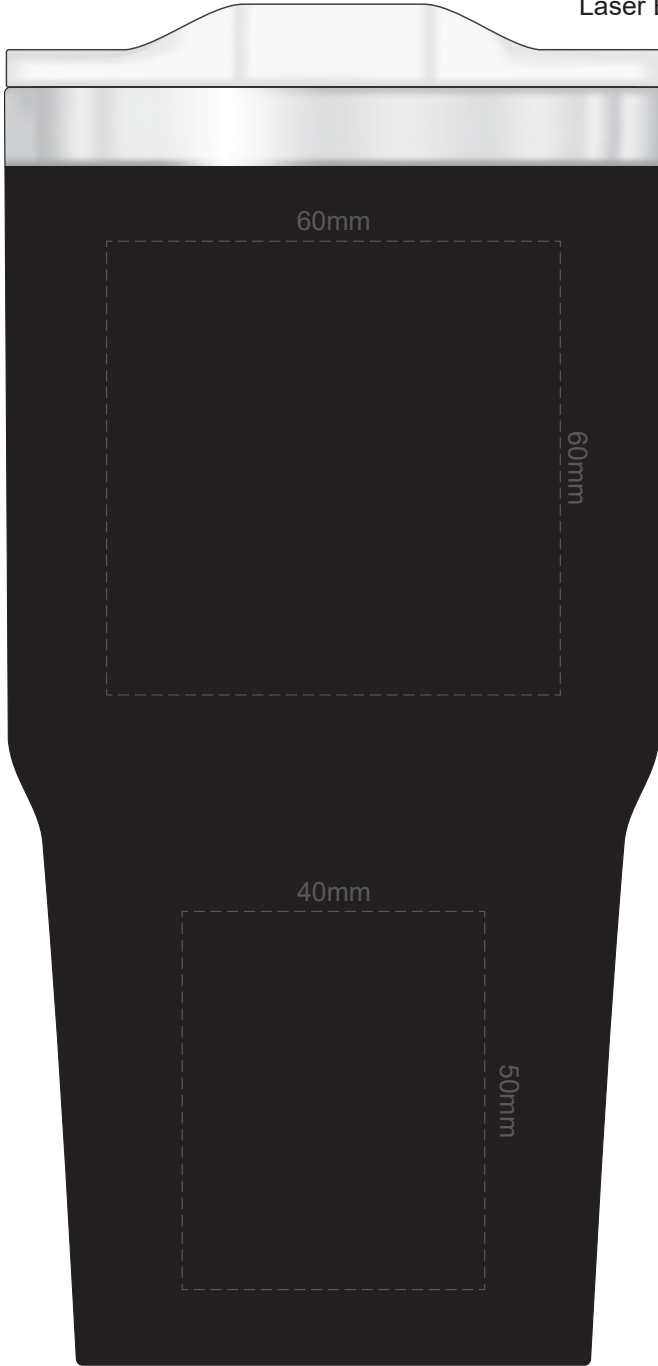

SIDE 1

100% of Actual Size  
Pad Print

SIDE 2

100% of Actual Size  
Screen Print (one colour)

200mm

Approx. 35mm unprintable area

Approx. 35mm unprintable area  
60mm

Red Line = Exact opposites of the product  
(centre artwork to the red line)

SIDE 1

100% of Actual Size  
Laser Engraving

SIDE 2

 Engraves to a Shiny Steel Finish

100% of Actual Size  
Digital Rotary  
(Gloss Finish)

Red Line = Exact opposites of the product  
(centre artwork to the red line)