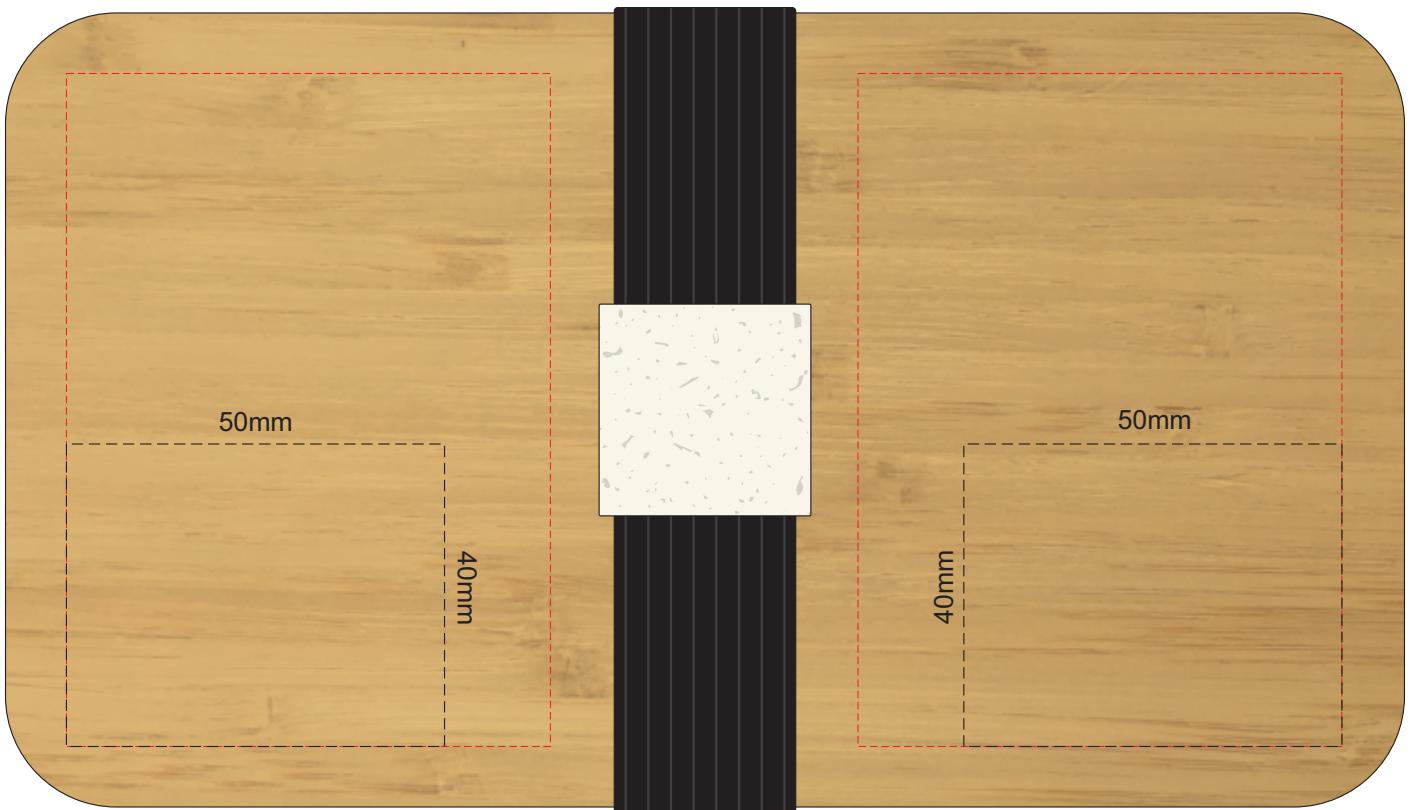

100% of Actual Size
Pad Print

This product is a natural material, please allow for variances in grain pattern and branding.
Branding area can be moved **anywhere within the red line.**

100% of Actual Size
Laser Engraving

This product is a natural material, please allow for variances in grain pattern and engraving colour.

 Engraves to a Natural Etch

100% of Print Size
Direct Digital Template
169mm

No large block prints
This product is a natural material, please allow for variances in grain pattern and branding.

40% of Actual Size
Direct Digital when assembled