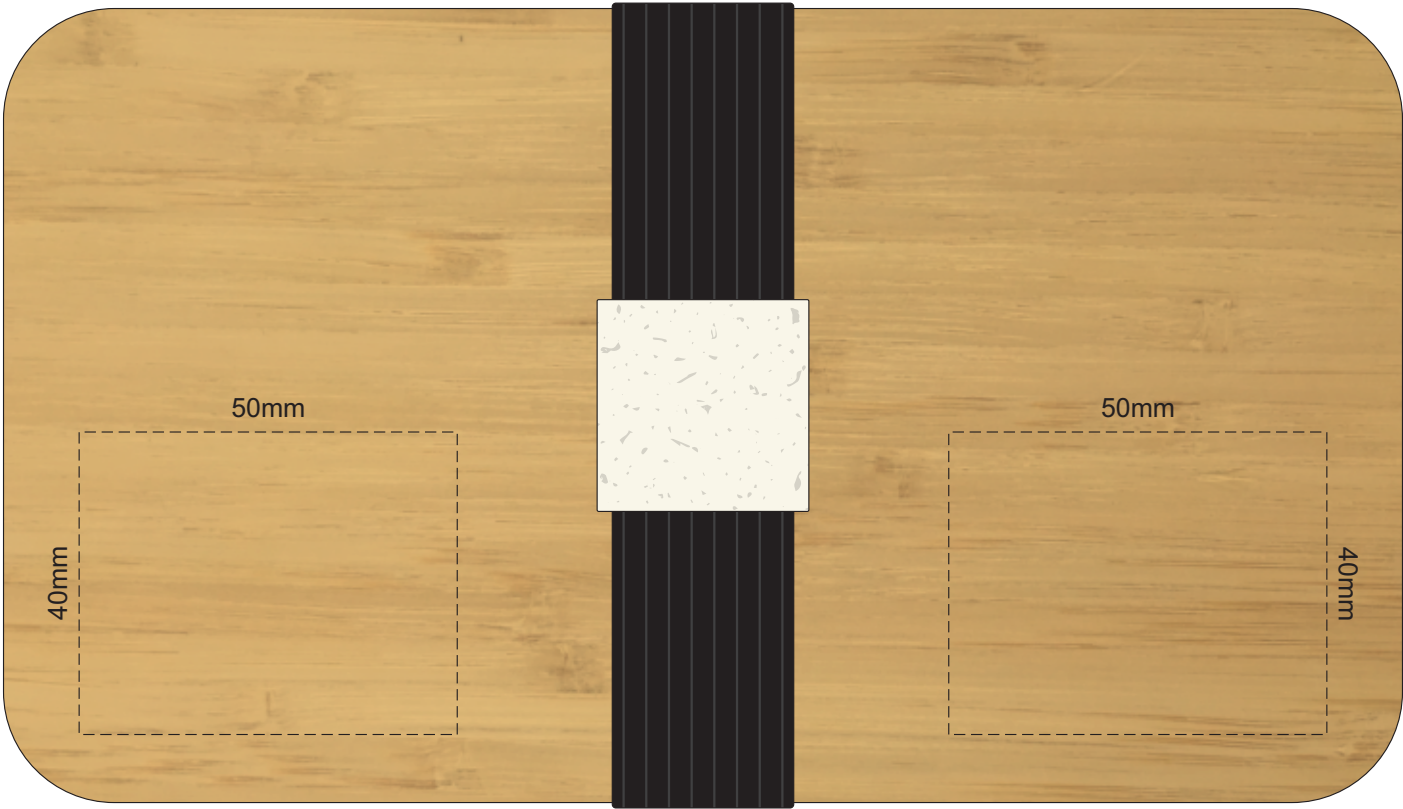

100% of Actual Size
Pad Print

This product is a natural material, please allow for variances in grain pattern and branding.
Branding area can be moved **anywhere within the red line.**

100% of Actual Size
Laser Engraving

This product is a natural material, please allow for variances in grain pattern and engraving colour.

 Engraves to a Natural Etch

100% of Print Size
Direct Digital Template
169mm

No large block prints
This product is a natural material, please allow for variances in grain pattern and branding.

40% of Actual Size
Direct Digital when assembled