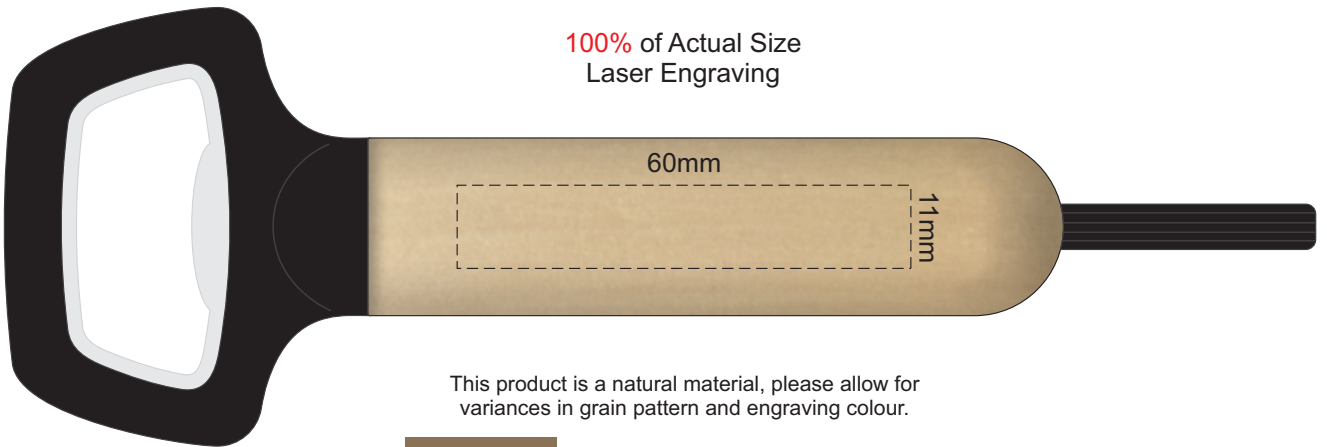

100% of Actual Size
Pad Print

60mm

12mm

This product is a natural material, please allow for variances in grain pattern.

100% of Actual Size
Laser Engraving

60mm

11mm

This product is a natural material, please allow for variances in grain pattern and engraving colour.

Engraves to a Natural Etch Finish