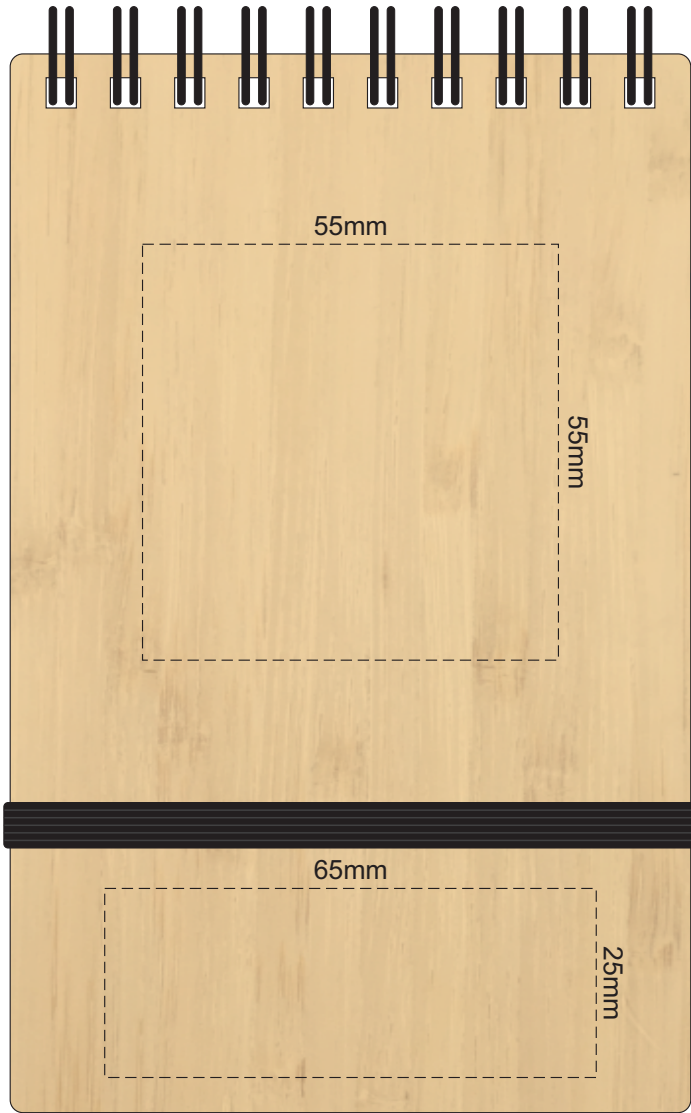

100% of Actual Size  
Pad Print

FRONT

BACK

100% of Actual Size  
Laser Engraving

FRONT

BACK

This product is a natural material, please allow for variances in grain pattern and engraving colour.

Engraves to a Natural Etch