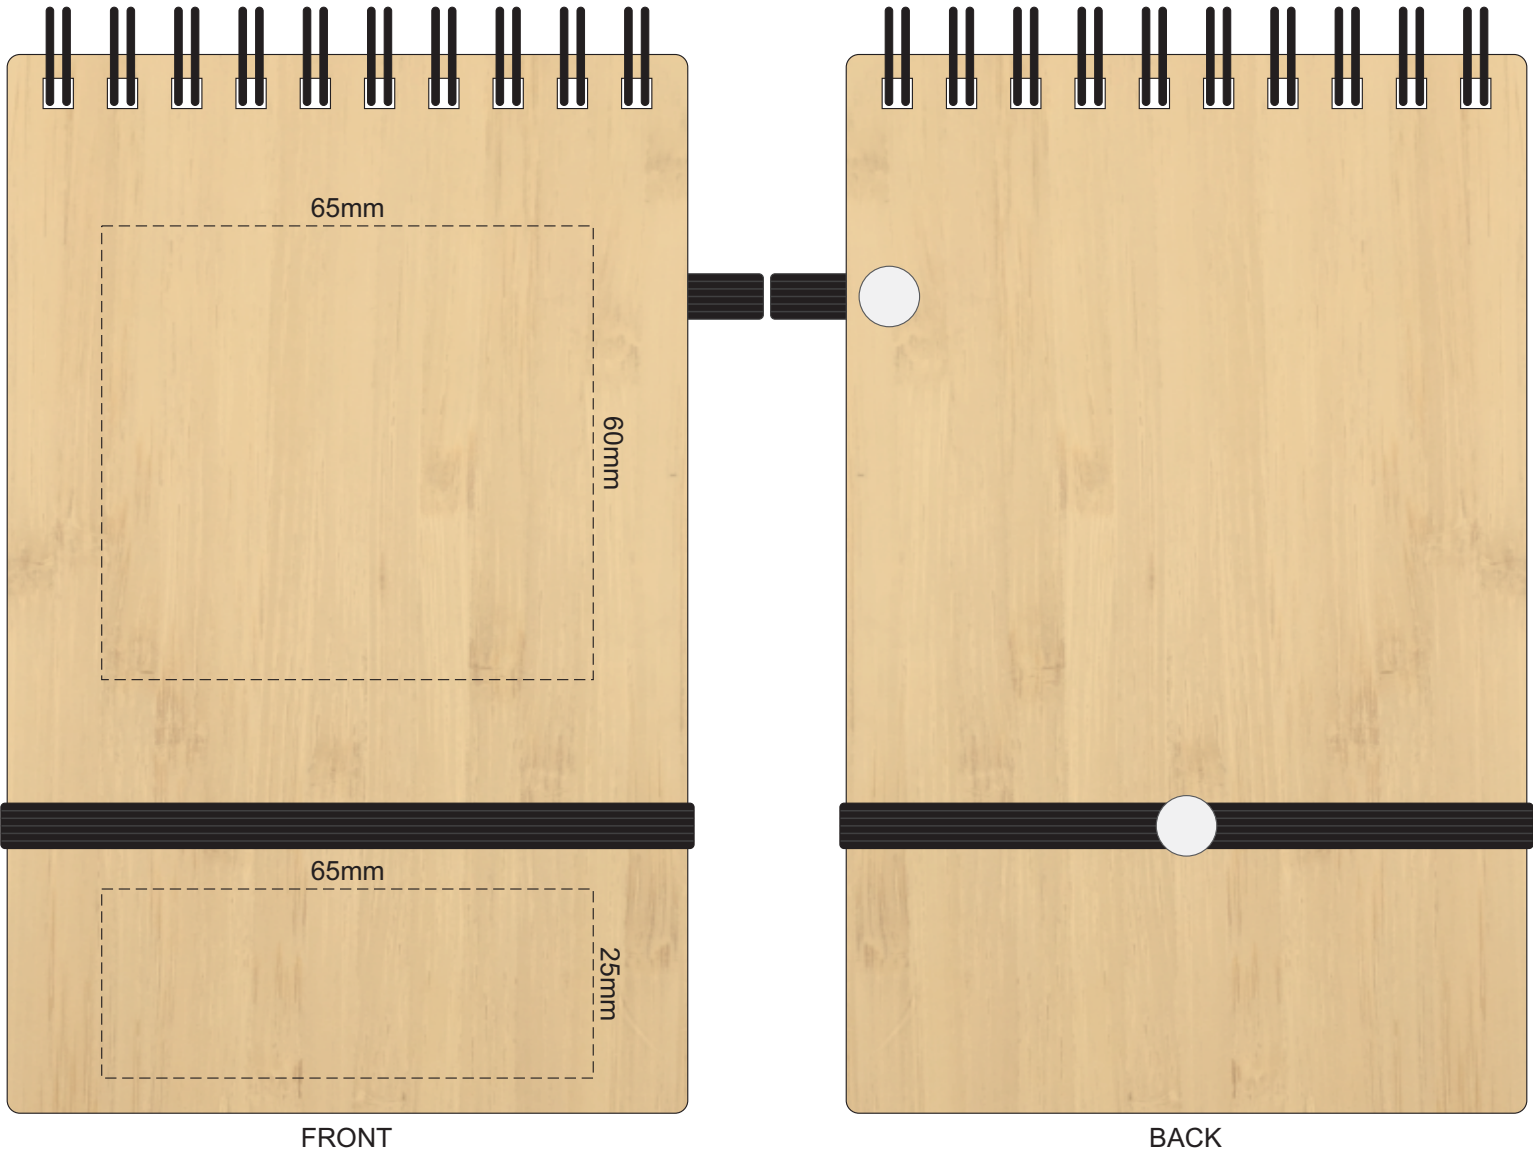

100% of Actual Size  
Pad Print

FRONT

BACK

100% of Actual Size  
Laser Engraving

FRONT

BACK

This product is a natural material, please allow for variances in grain pattern and engraving colour.

Engraves to a Natural Etch