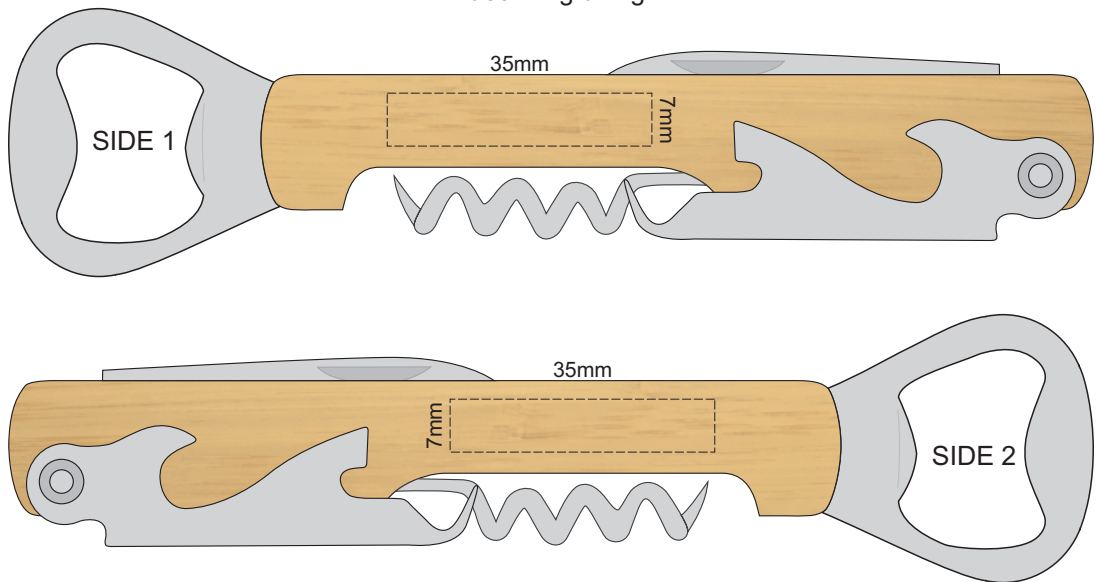

100% of Actual Size
Pad Print
Laser Engraving

This product is a natural material, please allow for variances in grain pattern and branding.

Engraves to a Natural Etch