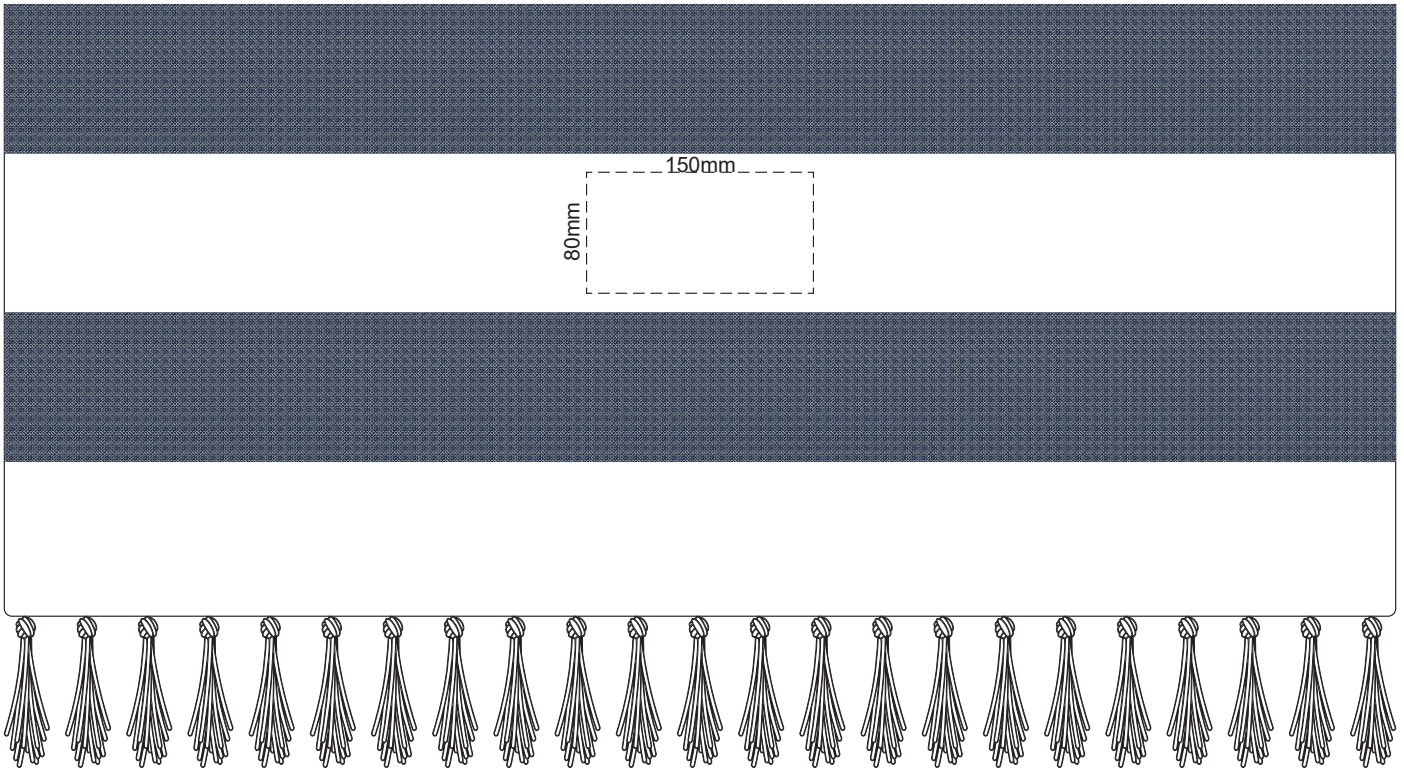

20% of Actual Size  
Colourflex Transfer

Branding area can be moved anywhere within the red line.

20% of Actual Size  
Embroidery

Branding area can be moved anywhere within the red line.