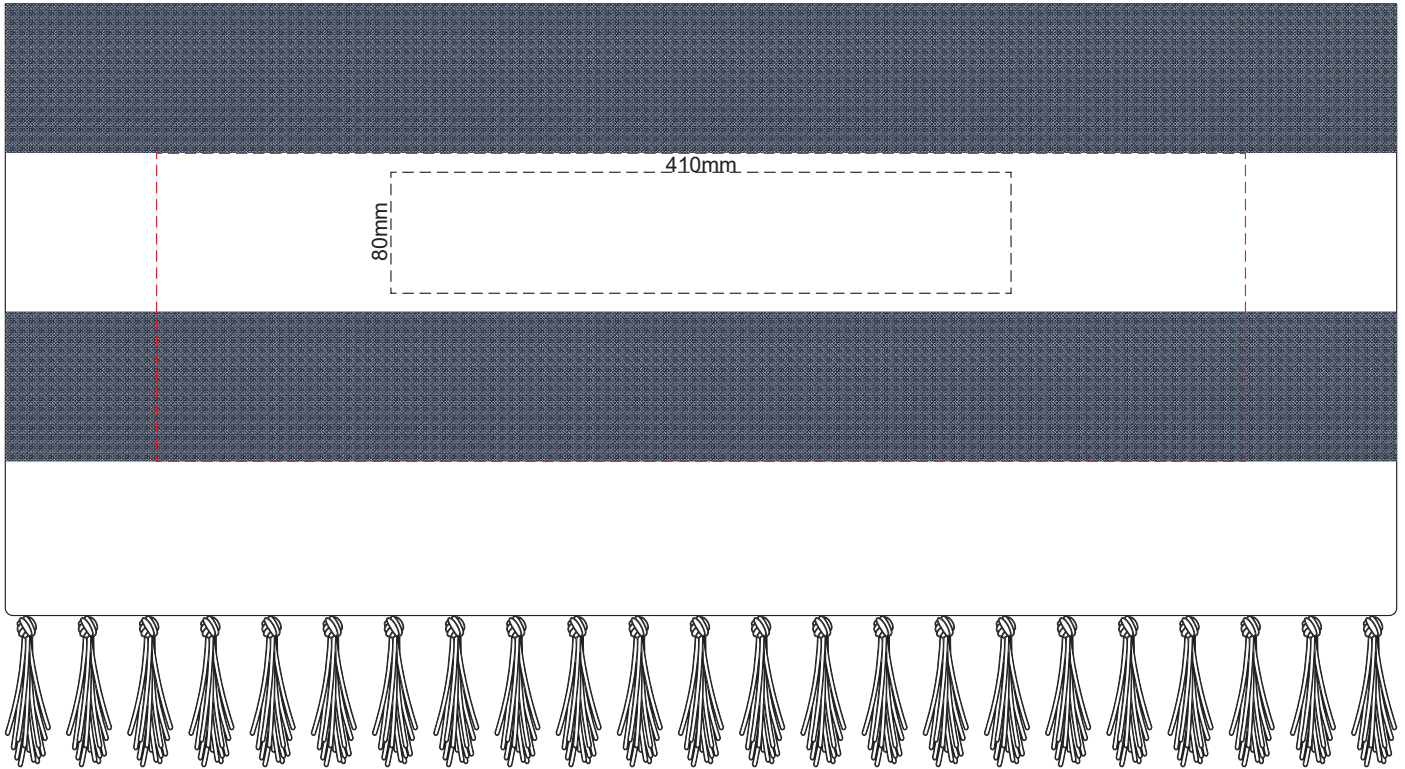

20% of Actual Size  
Colourflex Transfer

Branding area can be moved anywhere within the red line.

20% of Actual Size  
Embroidery

Branding area can be moved anywhere within the red line.