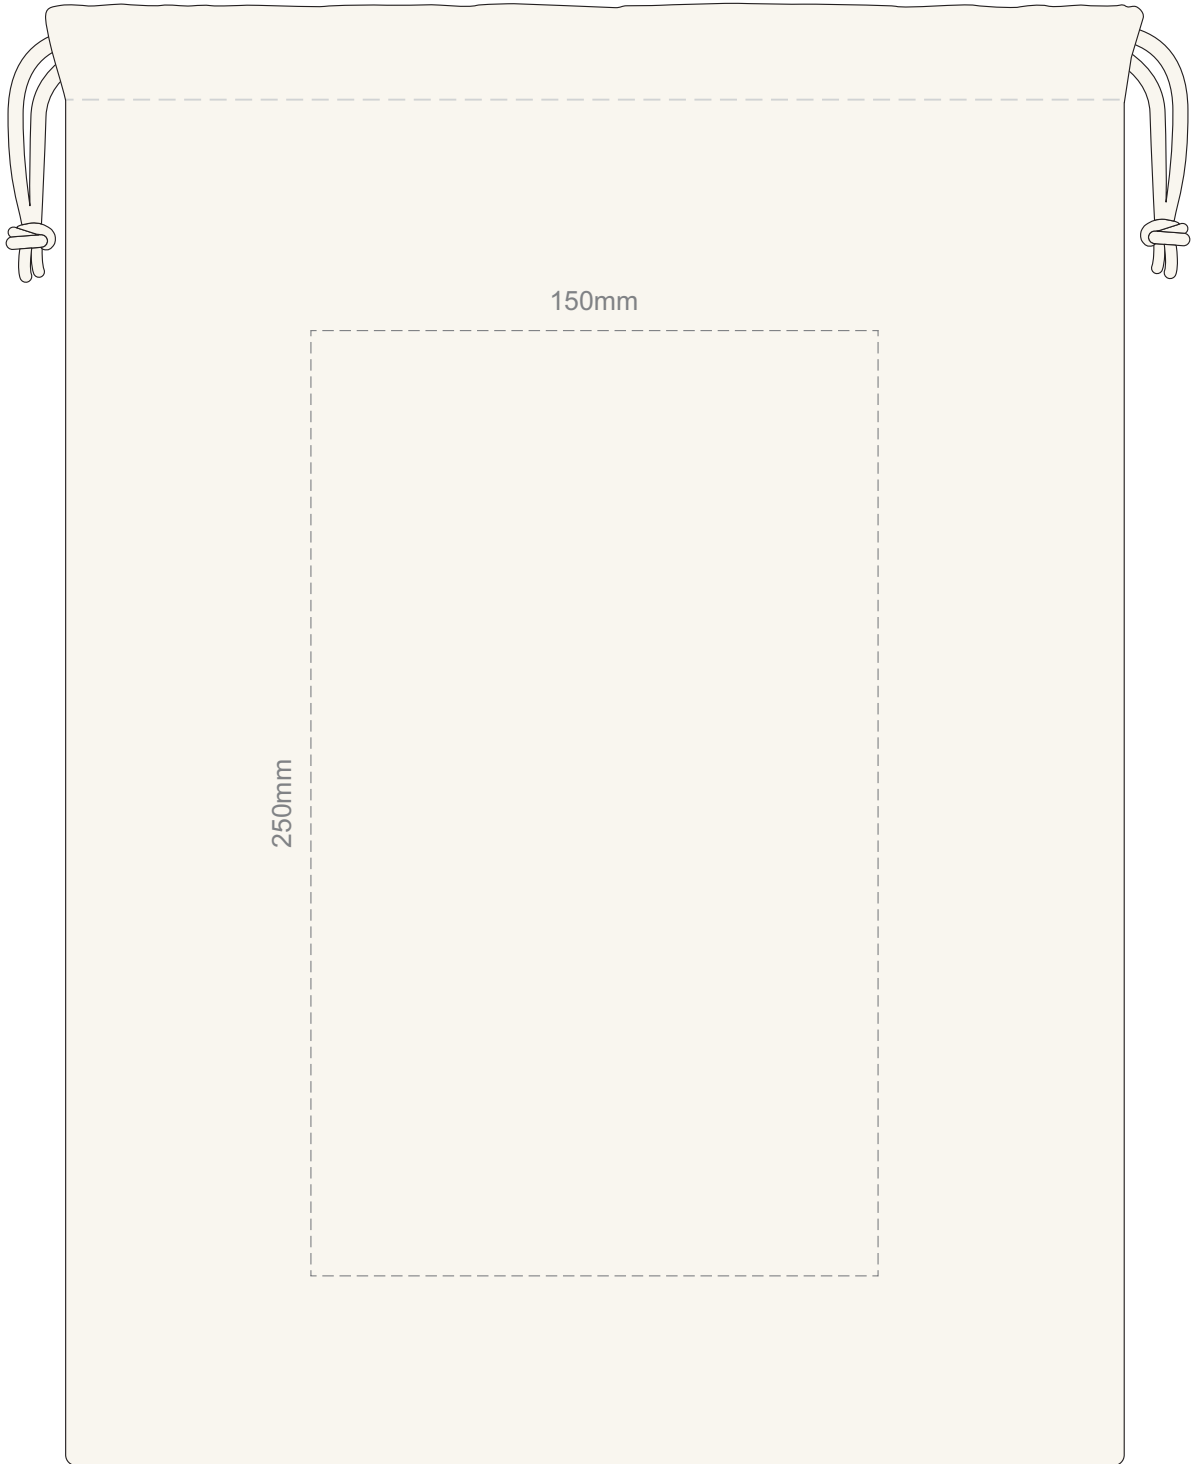

50% of Actual Size  
Screen Print (One Colour)

50% of Actual Size  
Colourflex Transfer