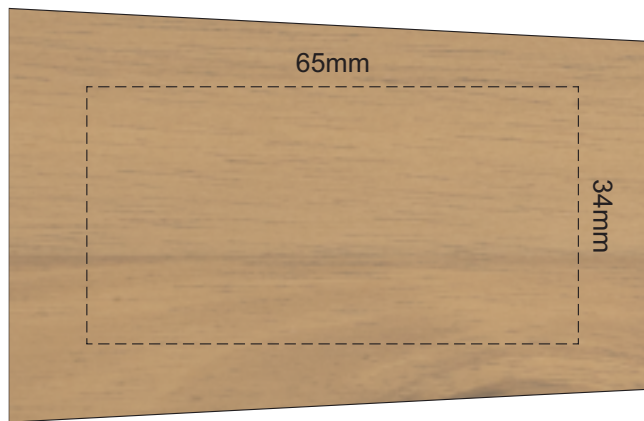

30% of Actual Size  
Pad Print  
(One Colour - White, PMS 476C or Black Only)

100% of Actual Size  
Pad Print  
(One Colour - White, PMS 476C or Black Only)

30% of Actual Size  
Laser Engraving

100% of Actual Size  
Laser Engraving

This product is a natural material, please allow for variances in grain pattern and branding.

■ Laser engraves to a natural etch