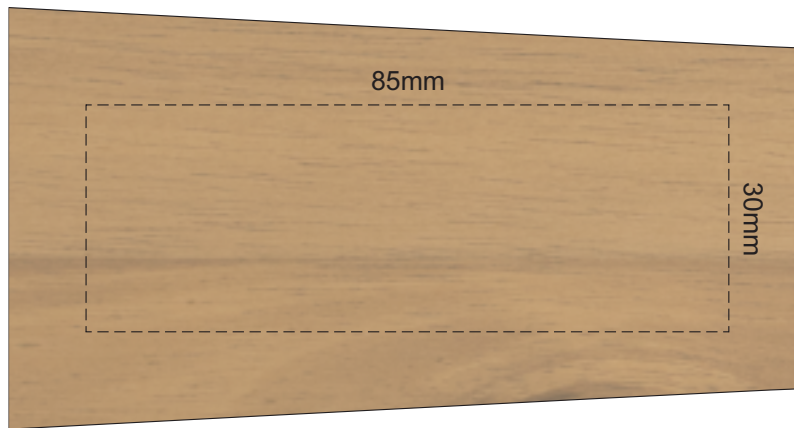

30% of Actual Size  
Pad Print  
(One Colour - White, PMS 476C or Black Only)

100% of Actual Size  
Pad Print  
(One Colour - White, PMS 476C or Black Only)

30% of Actual Size  
Laser Engraving

100% of Actual Size  
Laser Engraving

This product is a natural material, please allow for variances in grain pattern and branding.

■ Laser engraves to a natural etch