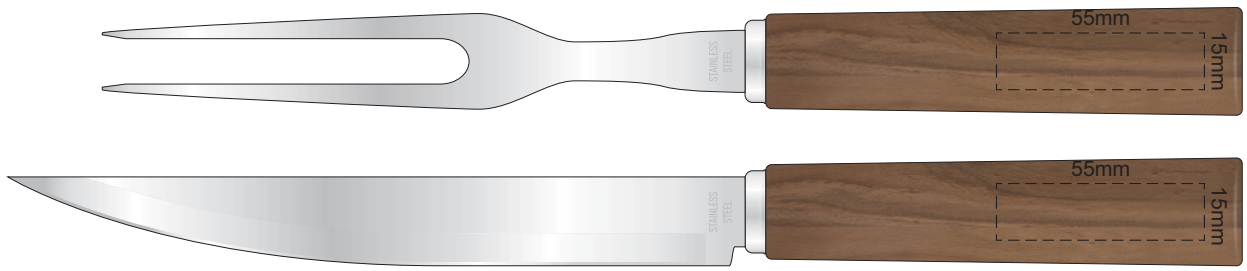

50% of Actual Size  
Pad Print (one colour)

100% of Actual Size  
Pad Print (one colour)

50% of Actual Size  
Laser Engraving

100% of Actual Size  
Laser Engraving

This product is a natural material, please allow for variances in grain pattern and branding.

Engraves to a natural etch