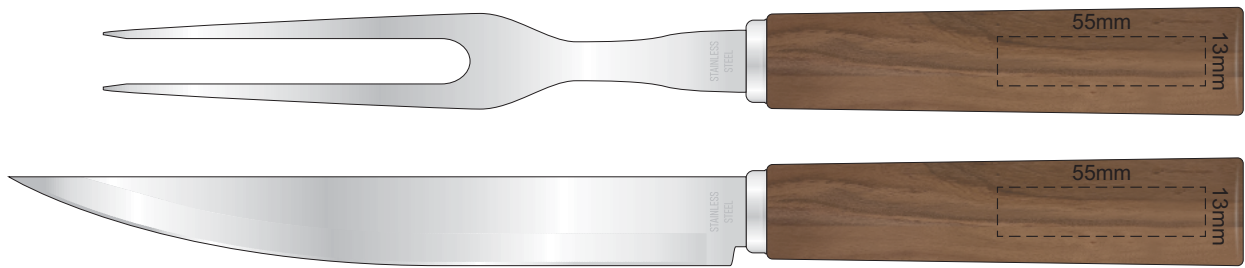

50% of Actual Size  
Pad Print (one colour)

100% of Actual Size  
Pad Print (one colour)

50% of Actual Size  
Laser Engraving

100% of Actual Size  
Laser Engraving

This product is a natural material, please allow for variances in grain pattern and branding.

Engraves to a natural etch