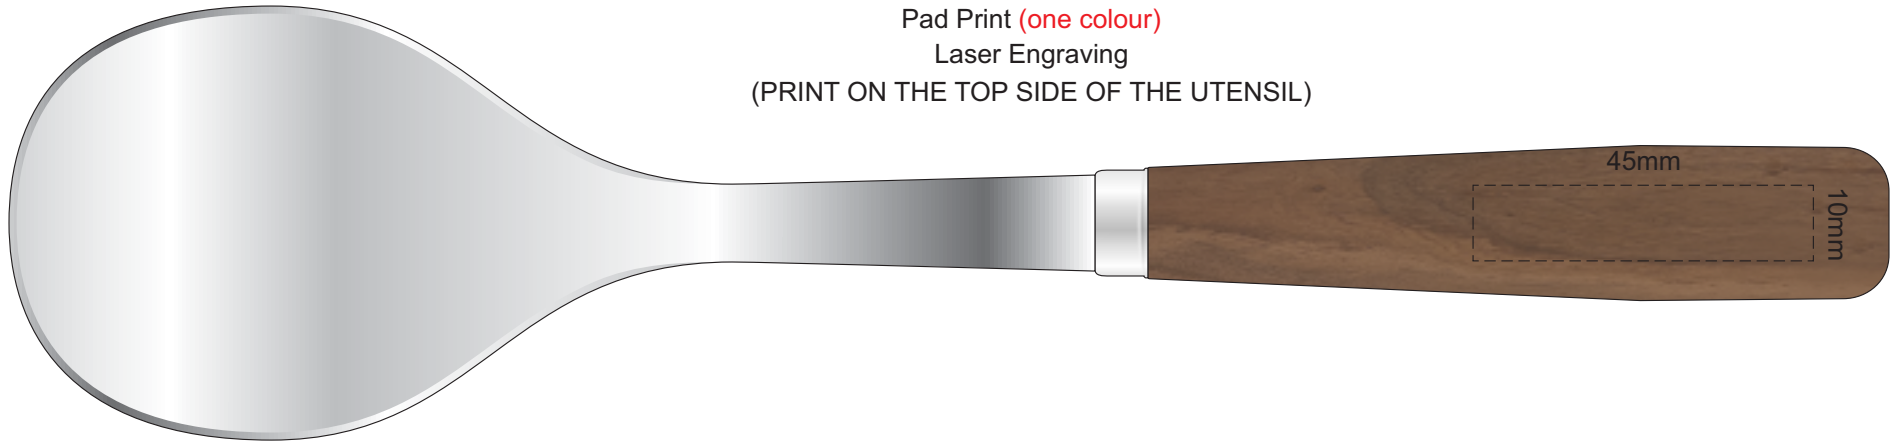

100% of Actual Size
Pad Print (one colour)
Laser Engraving
(PRINT ON THE TOP SIDE OF THE UTENSIL)

This product is a natural material, please allow for variances in grain pattern and branding.

 Engraves to a natural etch