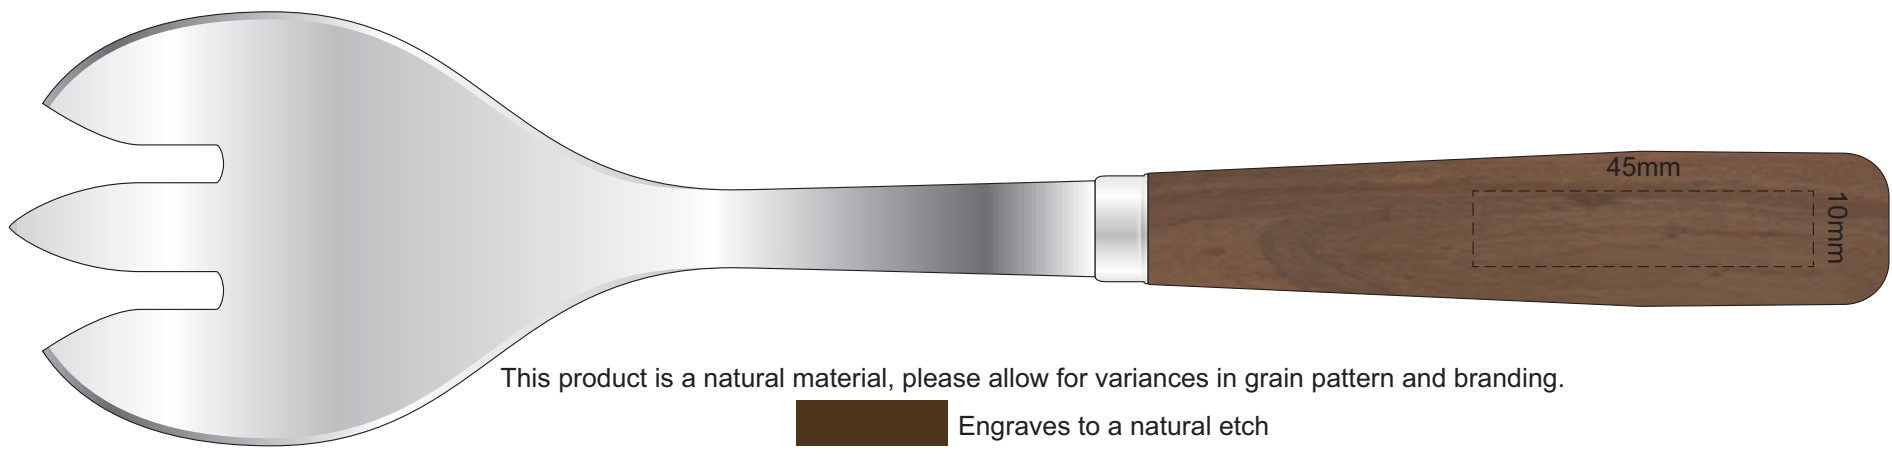

100% of Actual Size
Pad Print (one colour)
Laser Engraving
(PRINT ON THE TOP SIDE OF THE UTENSIL)

This product is a natural material, please allow for variances in grain pattern and branding.

 Engraves to a natural etch