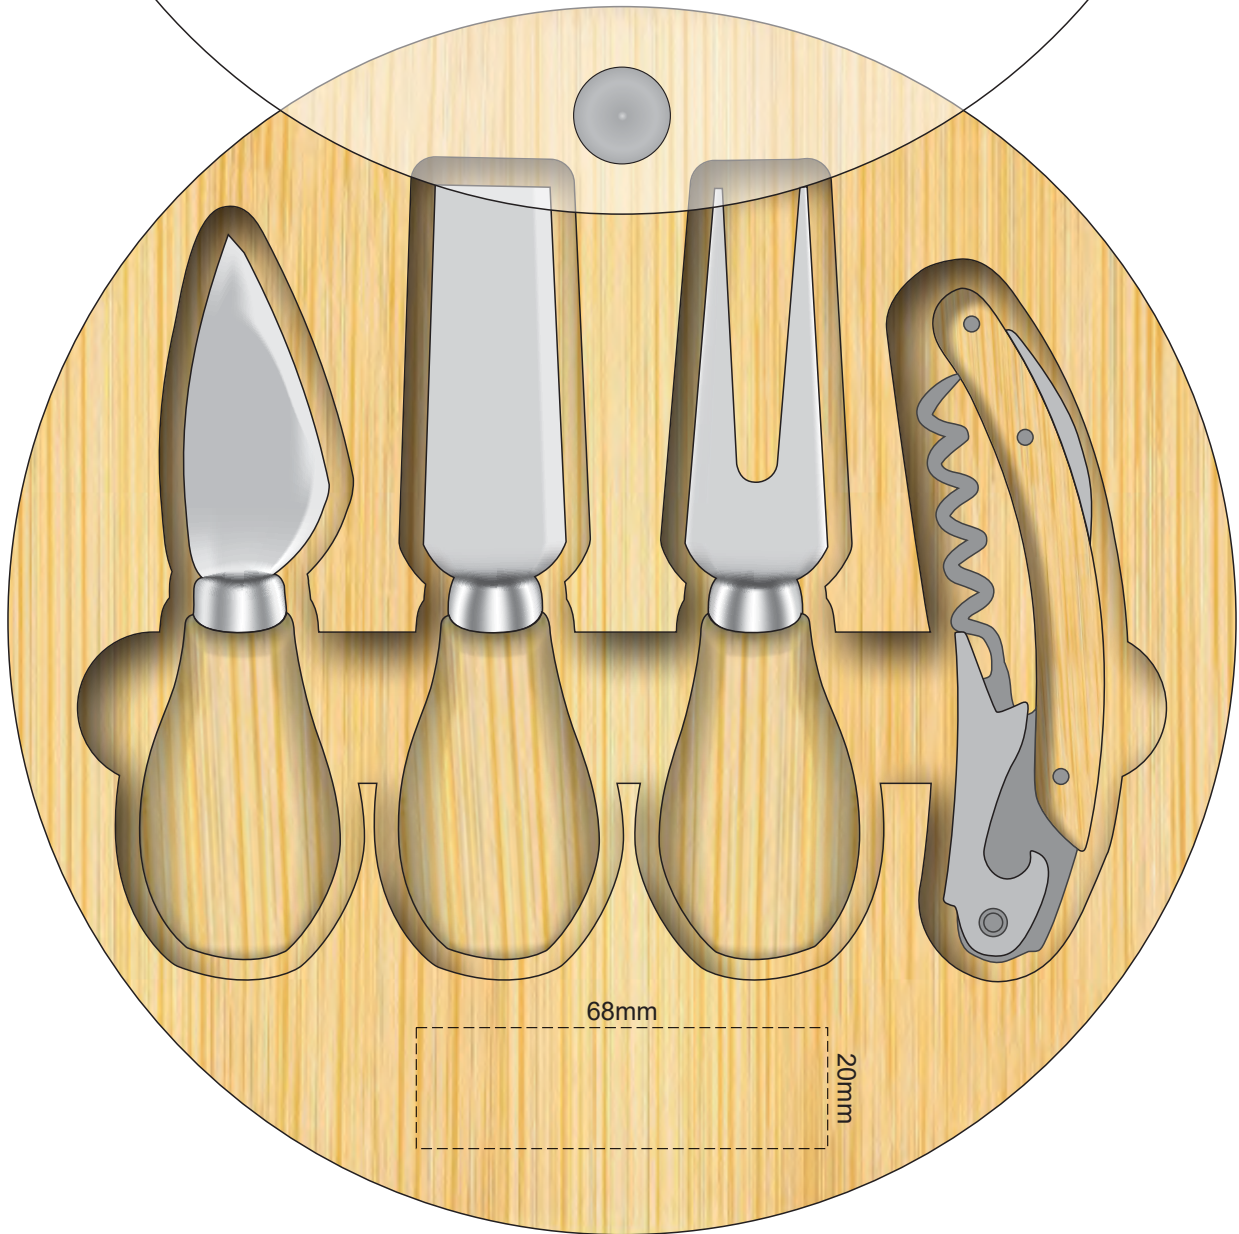

80% of Actual Size
Laser Engraving

ENGRAVING ON THE BOARD

This product is a natural material, please allow for variances in grain pattern and engraving colour.

Engraves to a Natural Etch