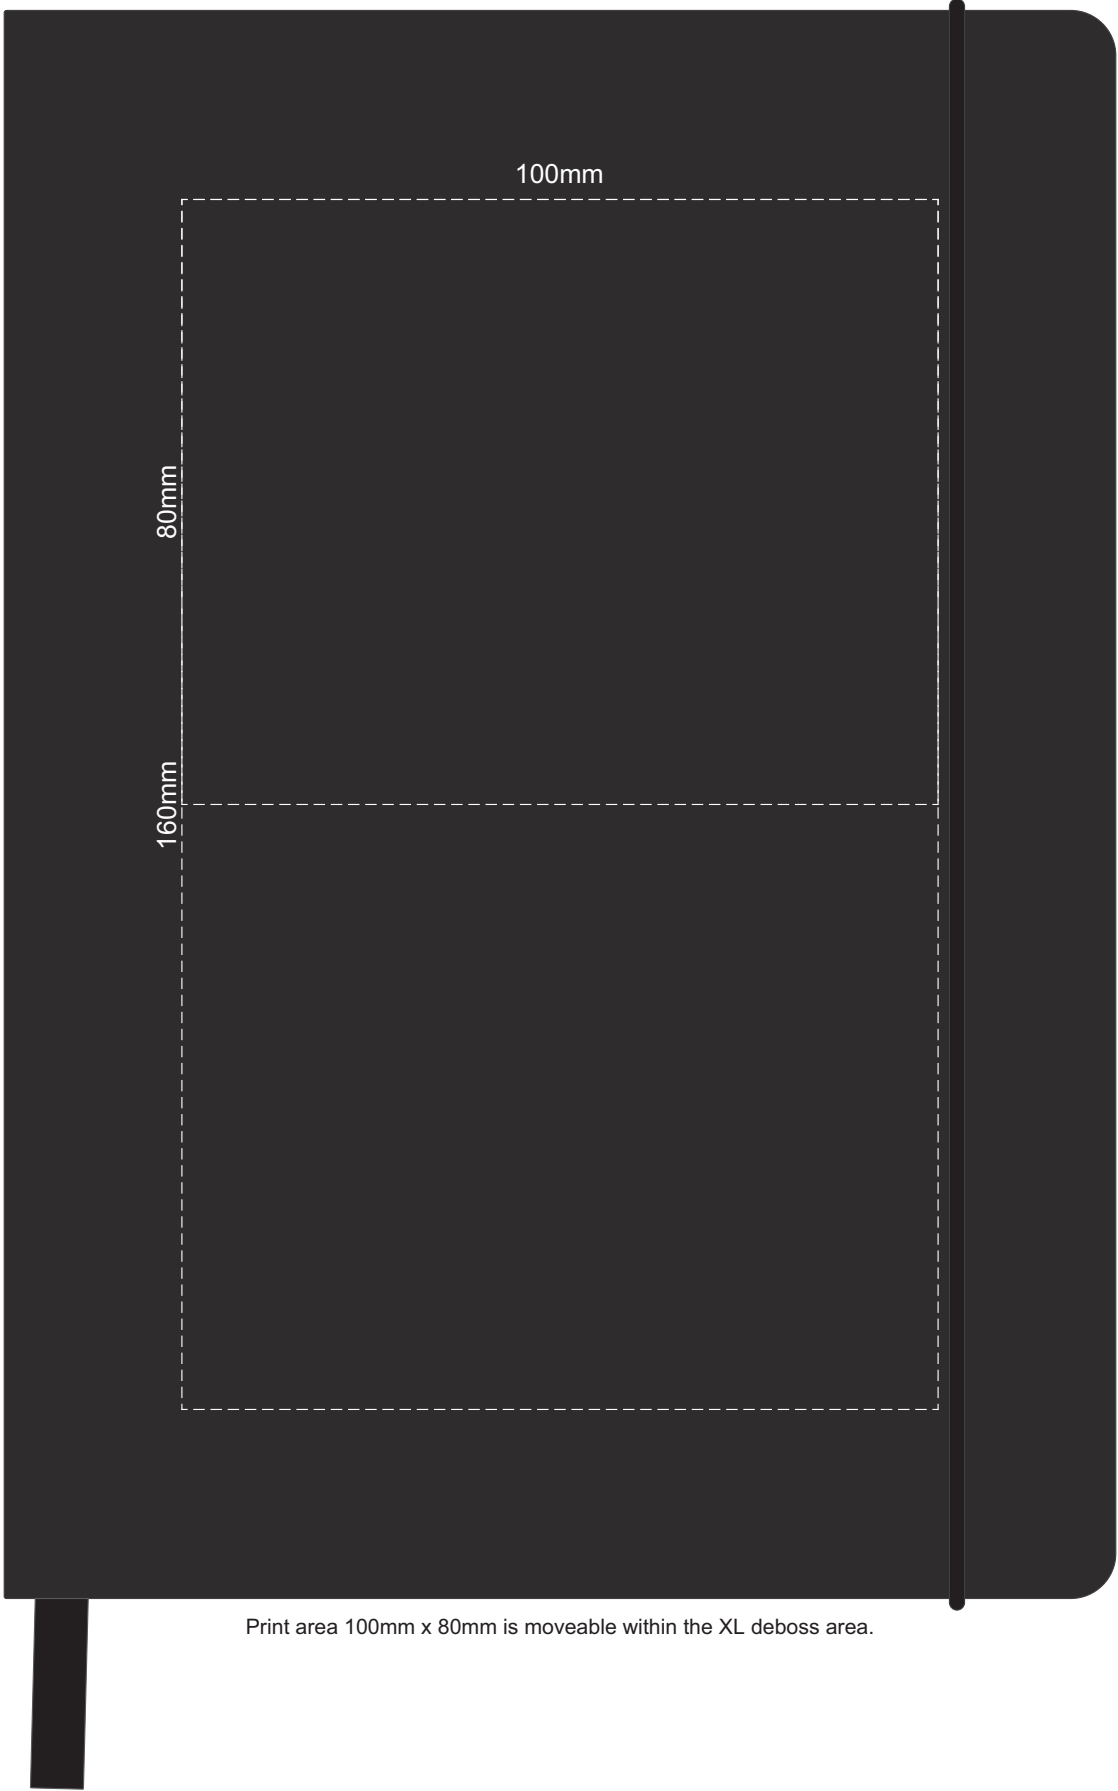

100% of Actual Size
Direct Digital Front Only

Branding area can be moved anywhere within the red line.

100% of Actual Size
Deboss Front

Print area 100mm x 80mm is moveable within the XL deboss area.

100% of Actual Size
Foil Printing Front Cover
FRONT ONLY

Please note: Print area 70mm x 55mm is **moveable within the red dotted area**, the print area cannot be rotated.

-  Copper Foil Print Colour
-  Silver Foil Print Colour
-  Gold Foil Print Colour

100% of Actual Size
Deboss Back

Print area 100mm x 80mm is moveable within the XL deboss area.