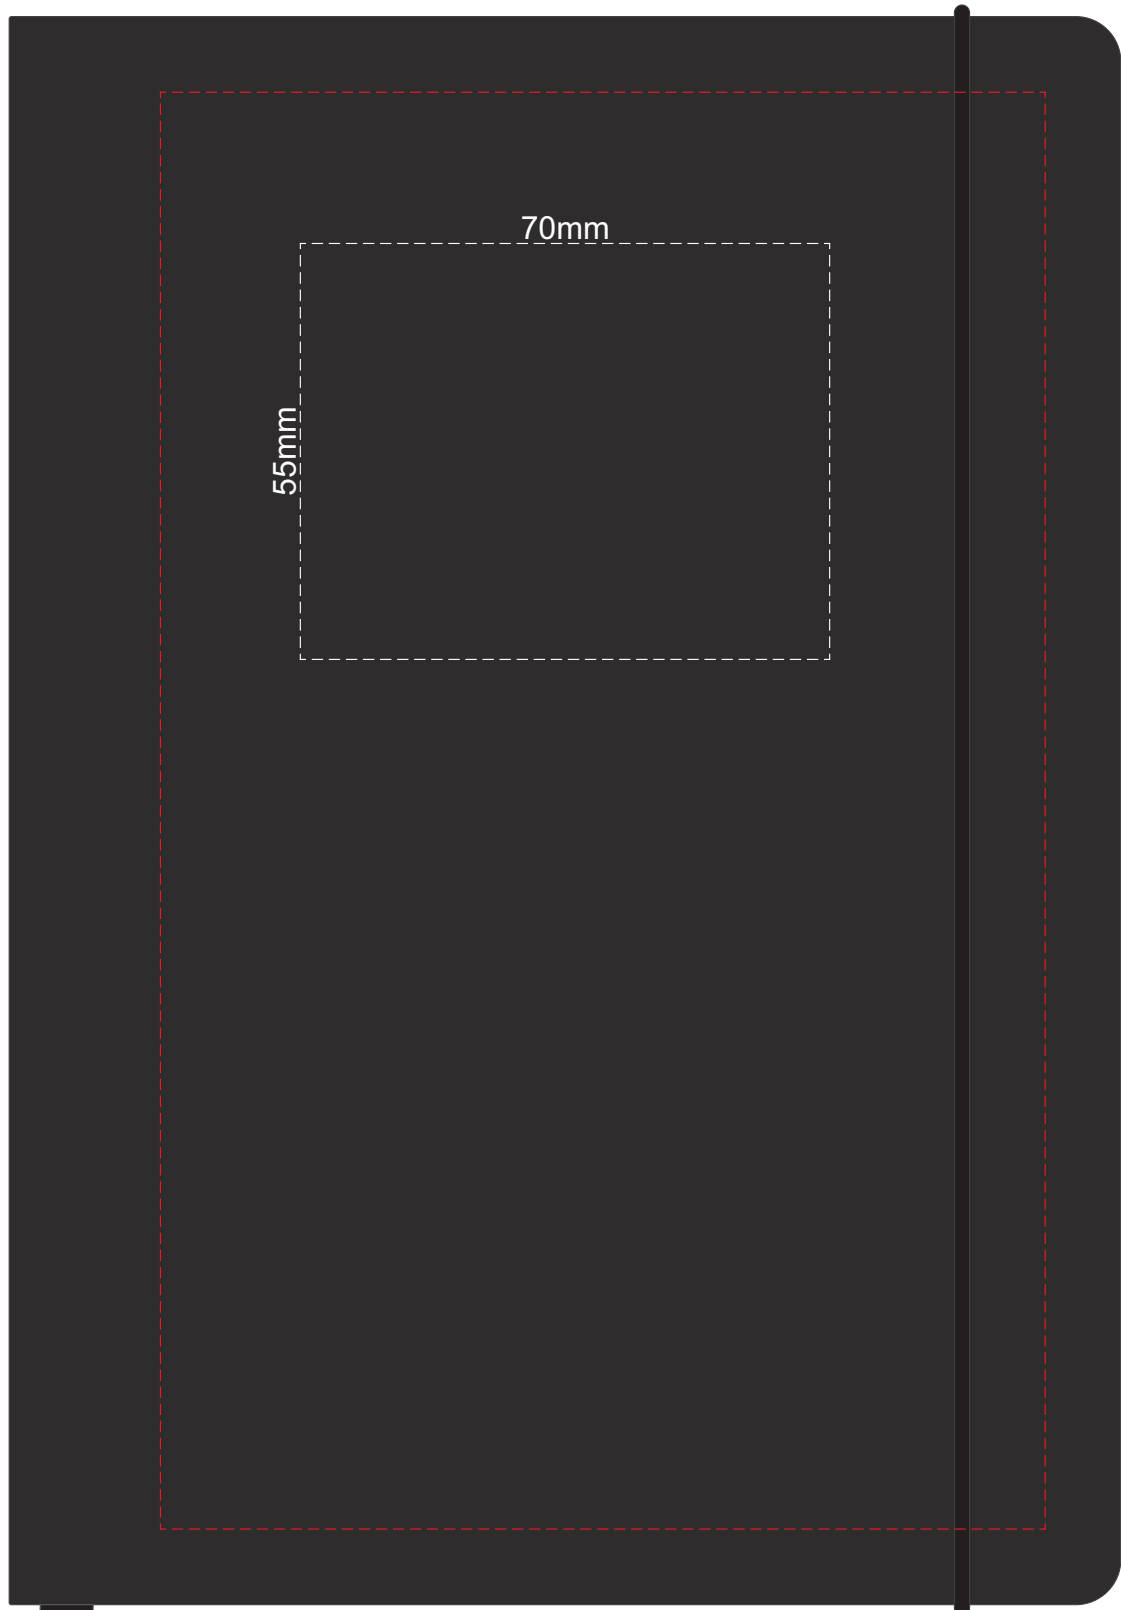

100% of Actual Size
Direct Digital Front Only

Branding area can be moved anywhere within the red line.

100% of Actual Size
Deboss Front

Print area 100mm x 80mm is moveable within the XL deboss area.

100% of Actual Size
Foil Printing Front Cover
FRONT ONLY

Please note: Print area 70mm x 55mm is **moveable within the red dotted area**, the print area cannot be rotated.

-  Copper Foil Print Colour
-  Silver Foil Print Colour
-  Gold Foil Print Colour

100% of Actual Size
Deboss Back

Print area 100mm x 80mm is moveable within the XL deboss area.