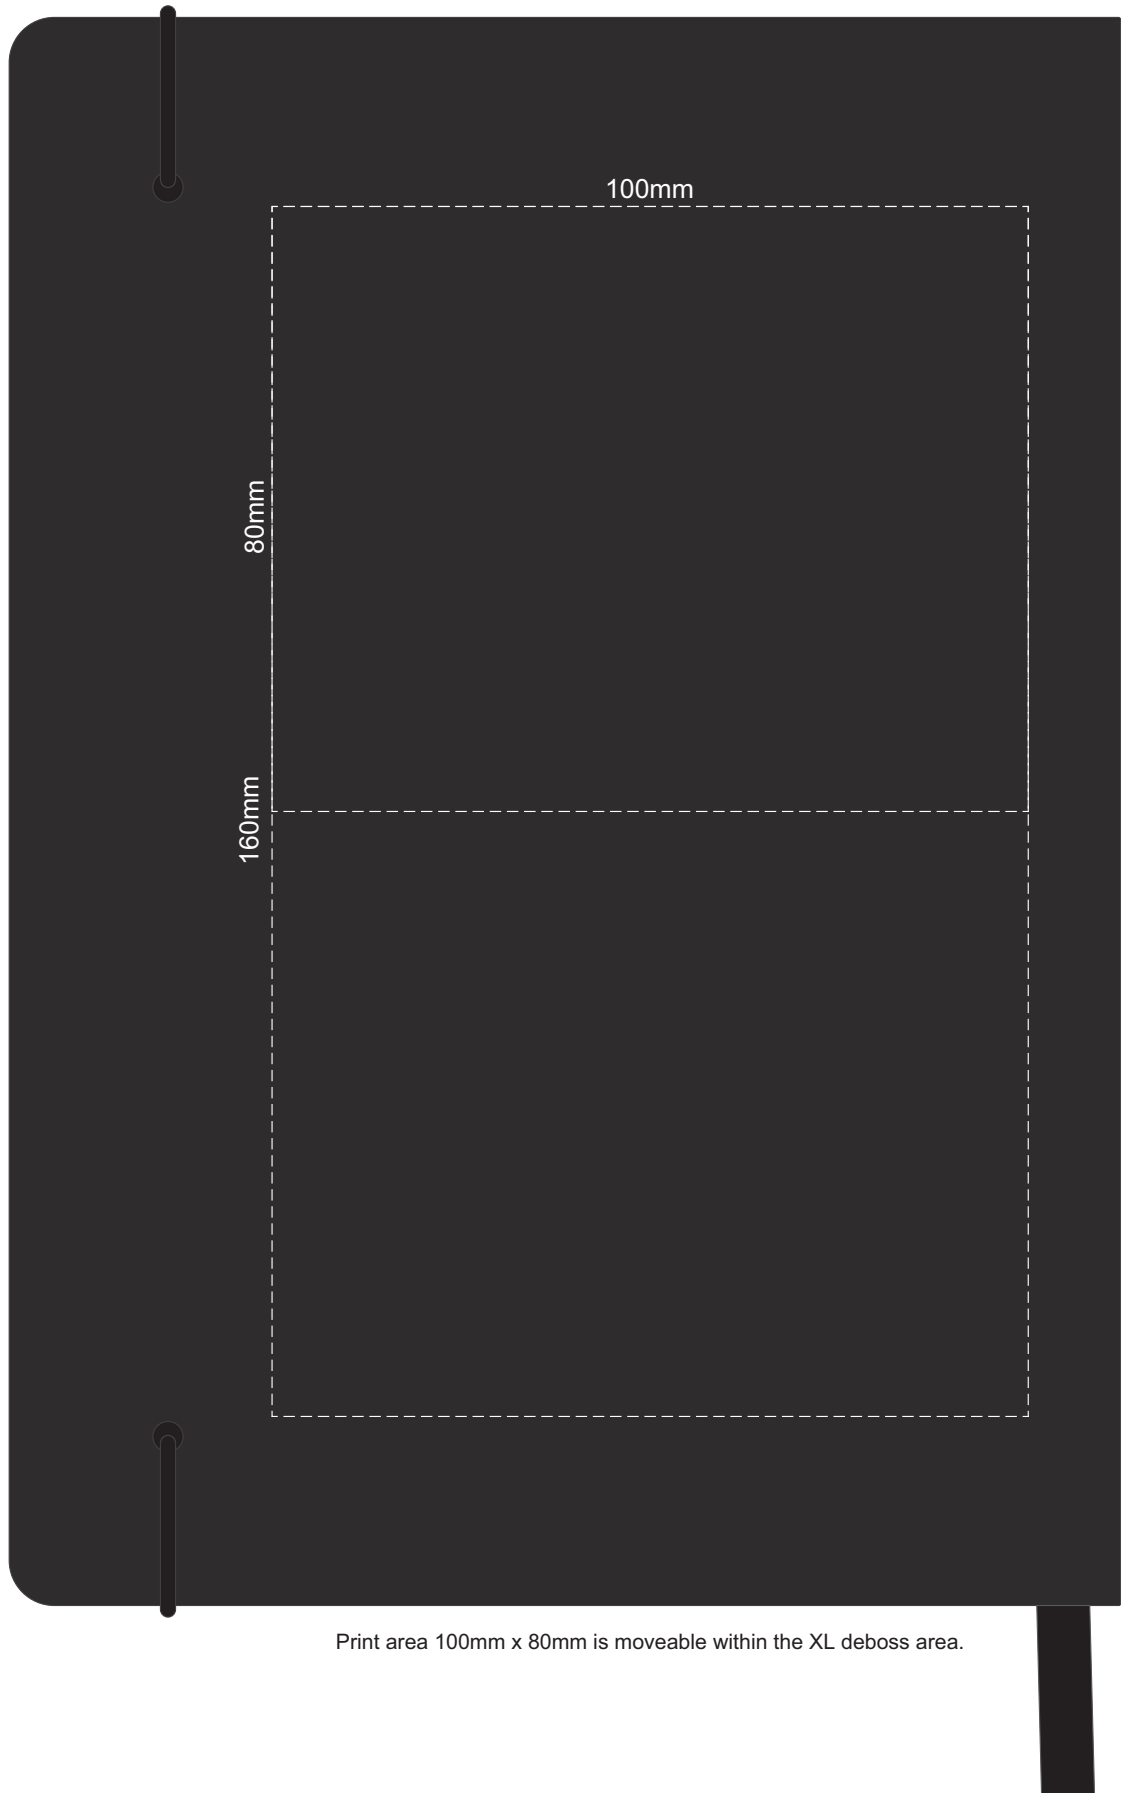

100% of Actual Size
Direct Digital Front Only

Branding area can be moved anywhere within the red line.

100% of Actual Size
Deboss Front

Print area 100mm x 80mm is moveable within the XL deboss area.

100% of Actual Size
Foil Printing Front Cover
FRONT ONLY

Please note: Print area 70mm x 55mm is **moveable within the red dotted area**, the print area cannot be rotated.

-  Copper Foil Print Colour
-  Silver Foil Print Colour
-  Gold Foil Print Colour

100% of Actual Size
Deboss Back

Print area 100mm x 80mm is moveable within the XL deboss area.