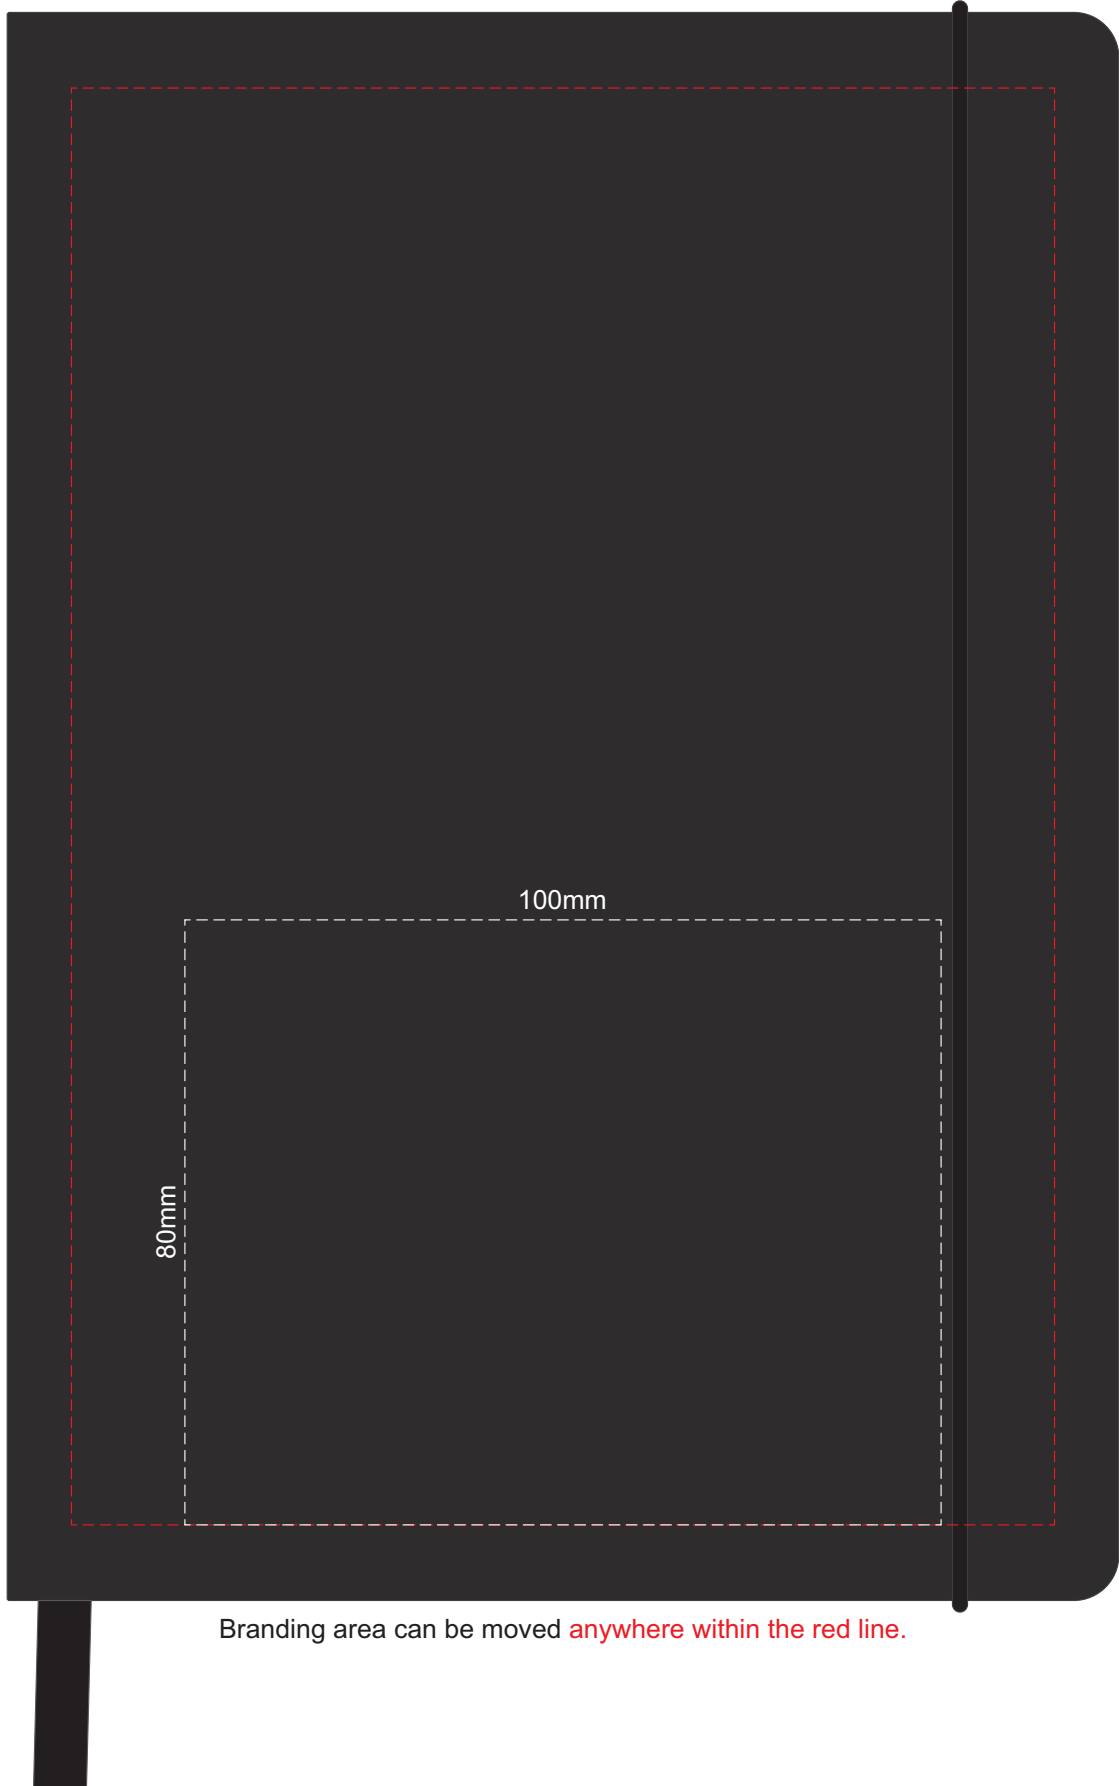

100% of Actual Size
Direct Digital Front Only

Branding area can be moved anywhere within the red line.

100% of Actual Size
Deboss Front

Print area 100mm x 80mm is moveable within the XL deboss area.

100% of Actual Size
Foil Printing Front Cover
FRONT ONLY

Please note: Print area 70mm x 55mm is **moveable within the red dotted area**, the print area cannot be rotated.

-  Copper Foil Print Colour
-  Silver Foil Print Colour
-  Gold Foil Print Colour

100% of Actual Size
Deboss Back

Print area 100mm x 80mm is moveable within the XL deboss area.