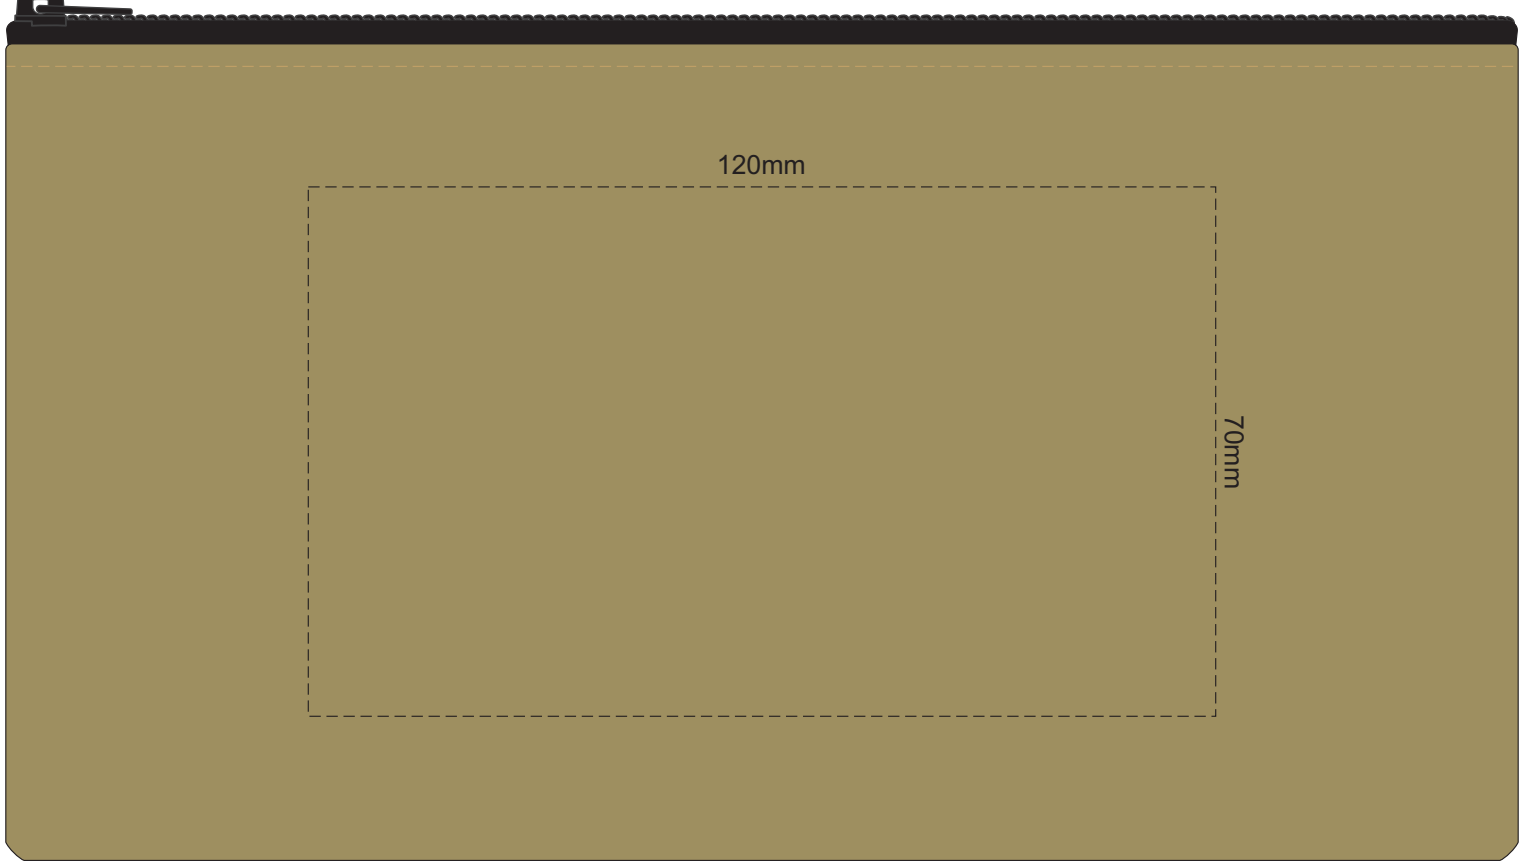

100% of Actual Size
Screen Print (one colour)
Colourflex Transfer

SIDE 1

SIDE 2