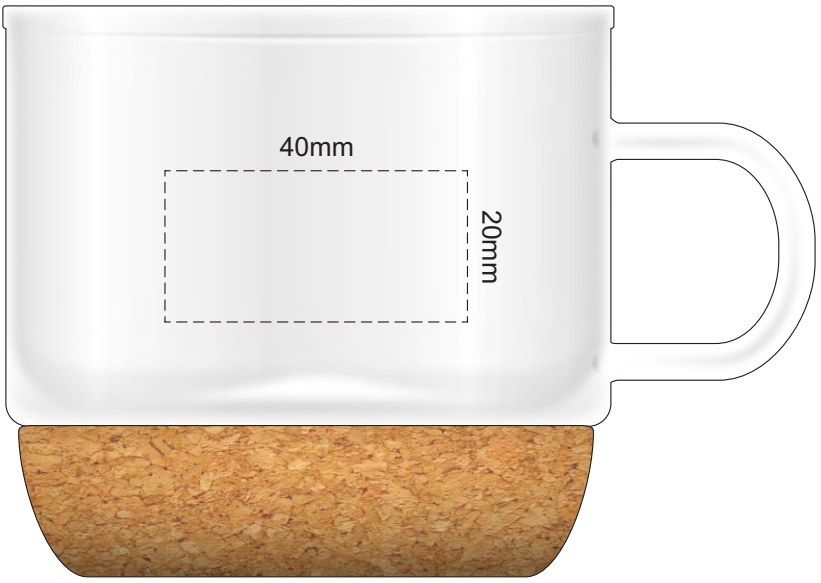

100% of Actual Size
Pad Print
Imitation Etch

SIDE 1

100% of Actual Size
Pad Print
Imitation Etch
(cups come in a set of two)

SIDE 1

100% of Actual Size
Pad Print
Imitation Etch

SIDE 1

100% of Actual Size
Pad Print
Imitation Etch
(cups come in a set of two)

SIDE 1

100% of Actual Size
Pad Print
Imitation Etch

(cups come in a set of two)

SIDE 2

100% of Actual Size
Pad Print
Imitation Etch

SIDE 2

100% of Actual Size
Pad Print
Imitation Etch

(cups come in a set of two)

100% of Actual Size
Pad Print
Imitation Etch

SIDE 2

SIDE 2