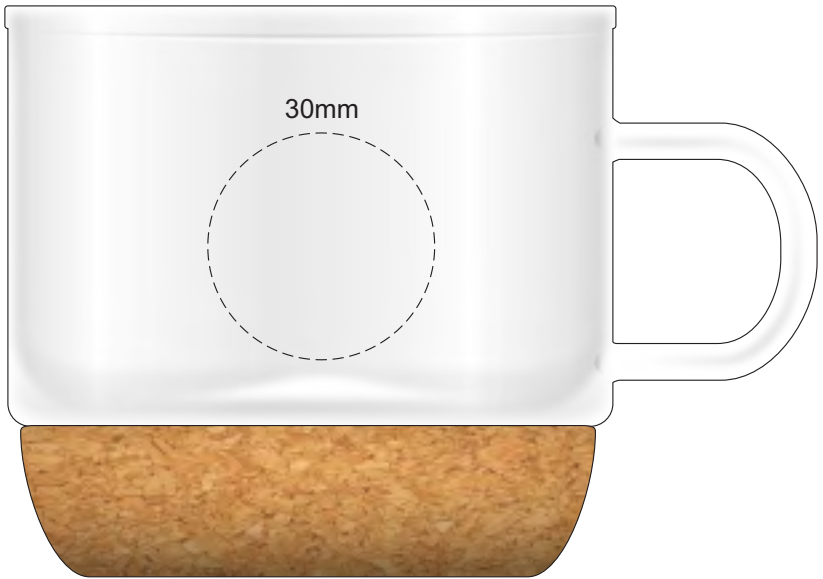

100% of Actual Size
Pad Print
Imitation Etch

SIDE 1

100% of Actual Size
Pad Print
Imitation Etch
(cups come in a set of two)

SIDE 1

100% of Actual Size
Pad Print
Imitation Etch

SIDE 1

100% of Actual Size
Pad Print
Imitation Etch
(cups come in a set of two)

SIDE 1

100% of Actual Size
Pad Print
Imitation Etch

(cups come in a set of two)

SIDE 2

100% of Actual Size
Pad Print
Imitation Etch

SIDE 2

100% of Actual Size
Pad Print
Imitation Etch

(cups come in a set of two)

100% of Actual Size
Pad Print
Imitation Etch

SIDE 2

SIDE 2