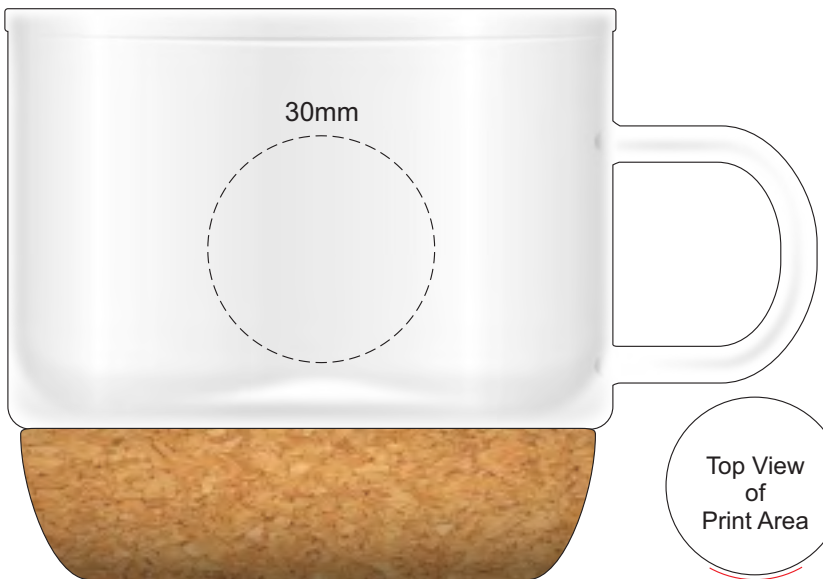

100% of Actual Size
Pad Print
Imitation Etch

SIDE 1

100% of Actual Size
Pad Print
Imitation Etch
(cups come in a set of two)

SIDE 1

100% of Actual Size
Pad Print
Imitation Etch

SIDE 1

100% of Actual Size
Pad Print
Imitation Etch
(cups come in a set of two)

SIDE 1

100% of Actual Size
Pad Print
Imitation Etch

(cups come in a set of two)

SIDE 2

100% of Actual Size
Pad Print
Imitation Etch

SIDE 2

100% of Actual Size
Pad Print
Imitation Etch

(cups come in a set of two)

100% of Actual Size
Pad Print
Imitation Etch

SIDE 2

SIDE 2