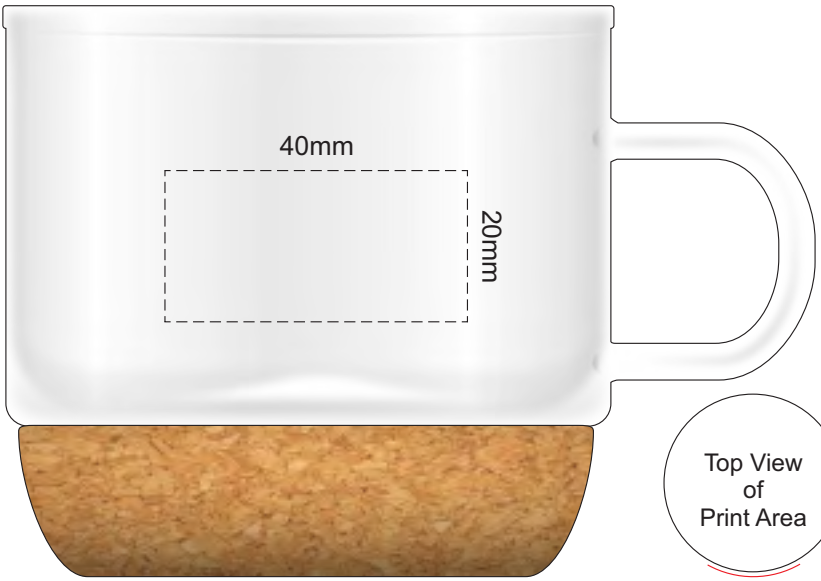

100% of Actual Size
Pad Print
Imitation Etch

SIDE 1

100% of Actual Size
Pad Print
Imitation Etch
(cups come in a set of two)

SIDE 1

100% of Actual Size
Pad Print
Imitation Etch

SIDE 1

100% of Actual Size
Pad Print
Imitation Etch
(cups come in a set of two)

SIDE 1

100% of Actual Size
Pad Print
Imitation Etch

(cups come in a set of two)

SIDE 2

100% of Actual Size
Pad Print
Imitation Etch

SIDE 2

100% of Actual Size
Pad Print
Imitation Etch

(cups come in a set of two)

100% of Actual Size
Pad Print
Imitation Etch

SIDE 2

SIDE 2