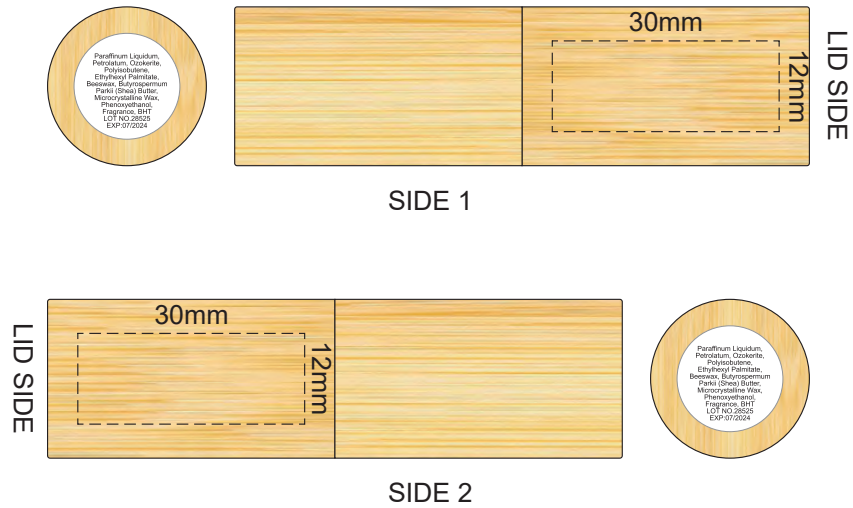

100% of Actual Size  
Pad Print  
Laser Engraving

This product is a natural material, please allow for variances in grain pattern and branding.

 Laser engraves to a natural etch

100% of Actual Size  
Screen Print