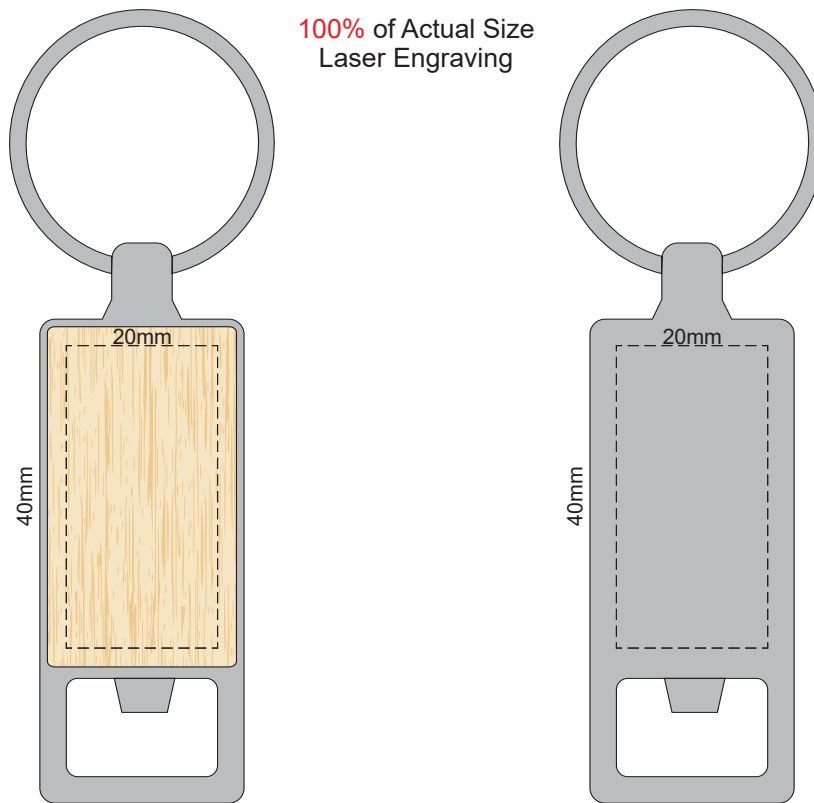

100% of Actual Size  
Pad Print

FRONT

This product is a natural material, please allow for variances in grain pattern and branding.

100% of Actual Size  
Laser Engraving

FRONT

BACK

This product is a natural material, please allow for variances in grain pattern and branding.

 Engraves to a natural etch

 Engraves to a natural etch

100% of Actual Size  
Pad Print

FRONT

This product is a natural material, please allow for variances in grain pattern and branding.

100% of Actual Size  
Laser Engraving