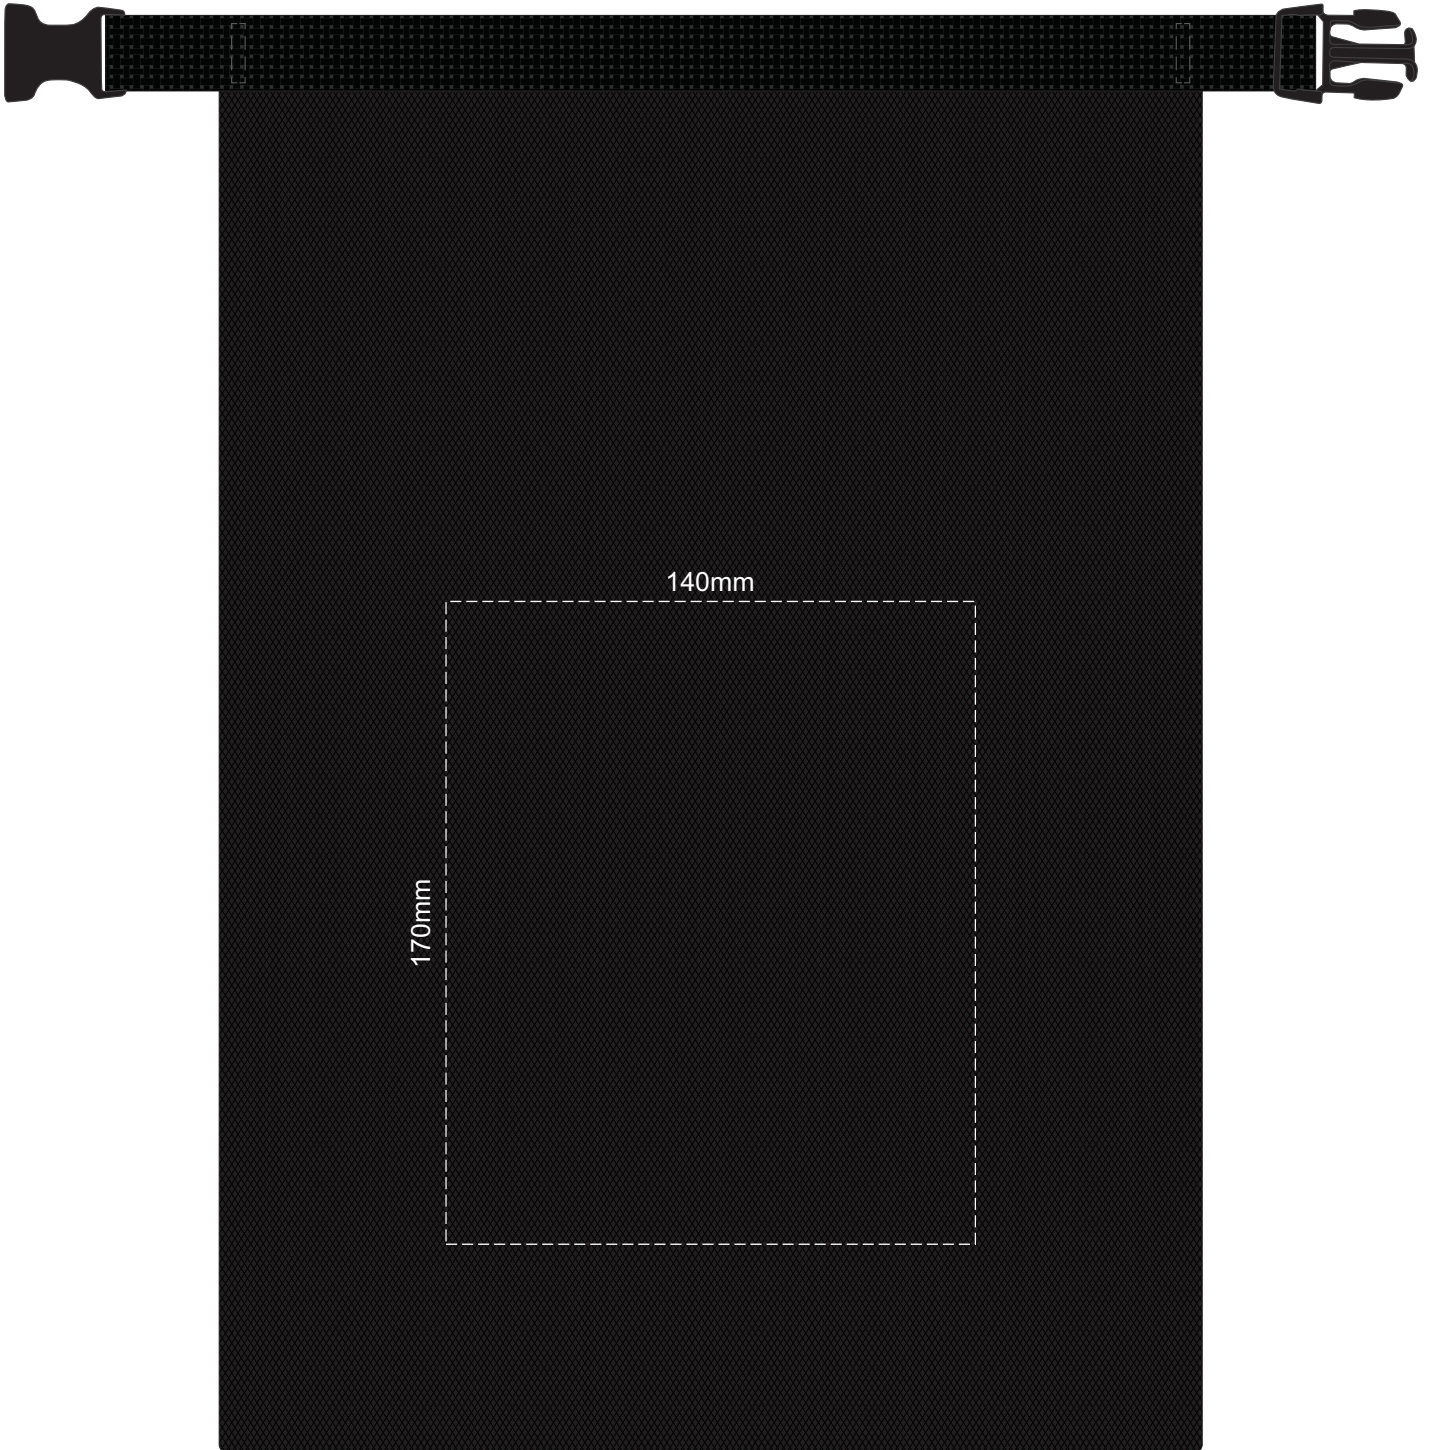

50% of Actual Size
Colourflex Transfer

170mm

140mm