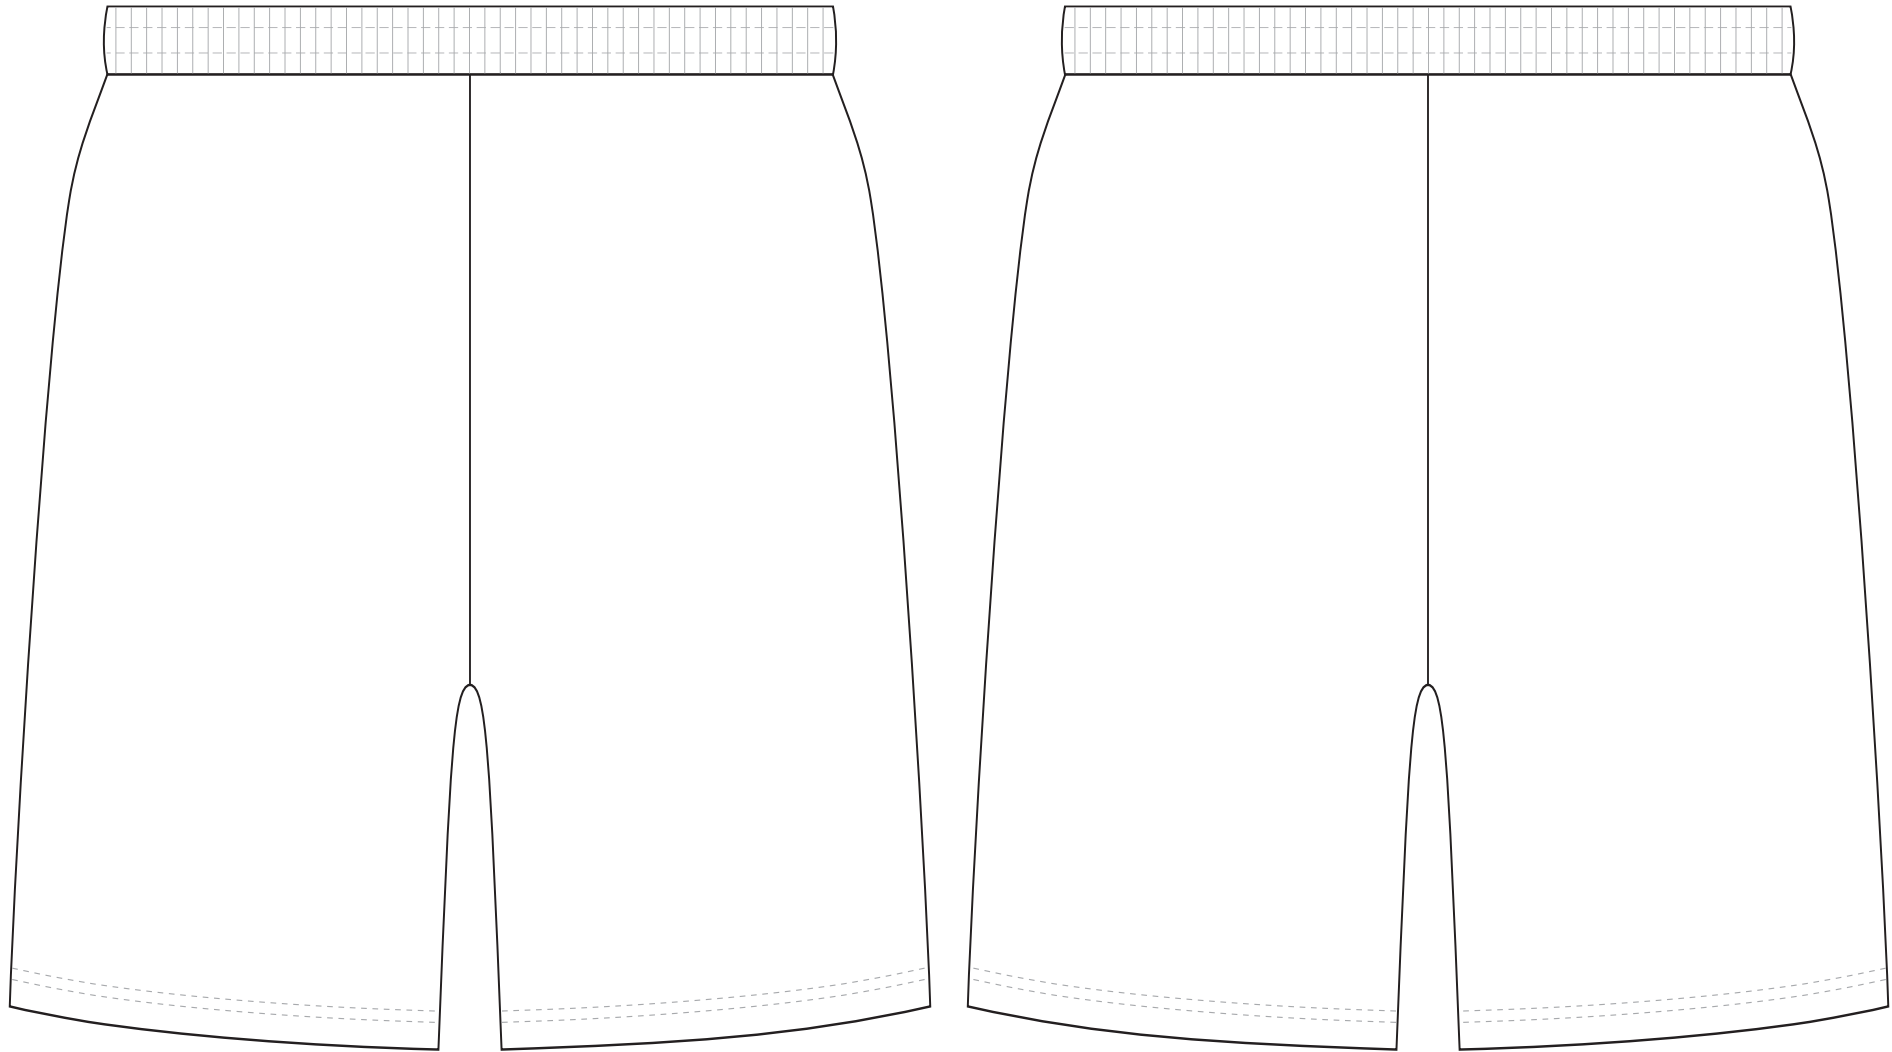

Drawstring
Colours

BRANDING SPECIFICATIONS - Custom Womens Basketball Shorts - 123349

The garments comes with a mandatory size label and care label.
Drawstring is available in black or white.
Close match pantone colours. Metallic, neon or pastel colours are not available.

100% of Actual Size
Sublimation custom tag

Dotted line = Stitch line

BRANDING SPECIFICATIONS - Custom Womens Basketball Shorts - 123349

Default is to have no tag, please confirm in your order if you require a custom tag (*free of charge*).

Material is 100% polyester satin.

Printing via sublimation, due to the nature of sublimation, artwork particularly fine detail/text may experience minor colour bleed across adjacent design elements.

Metallic, neon or pastel colours are not available.