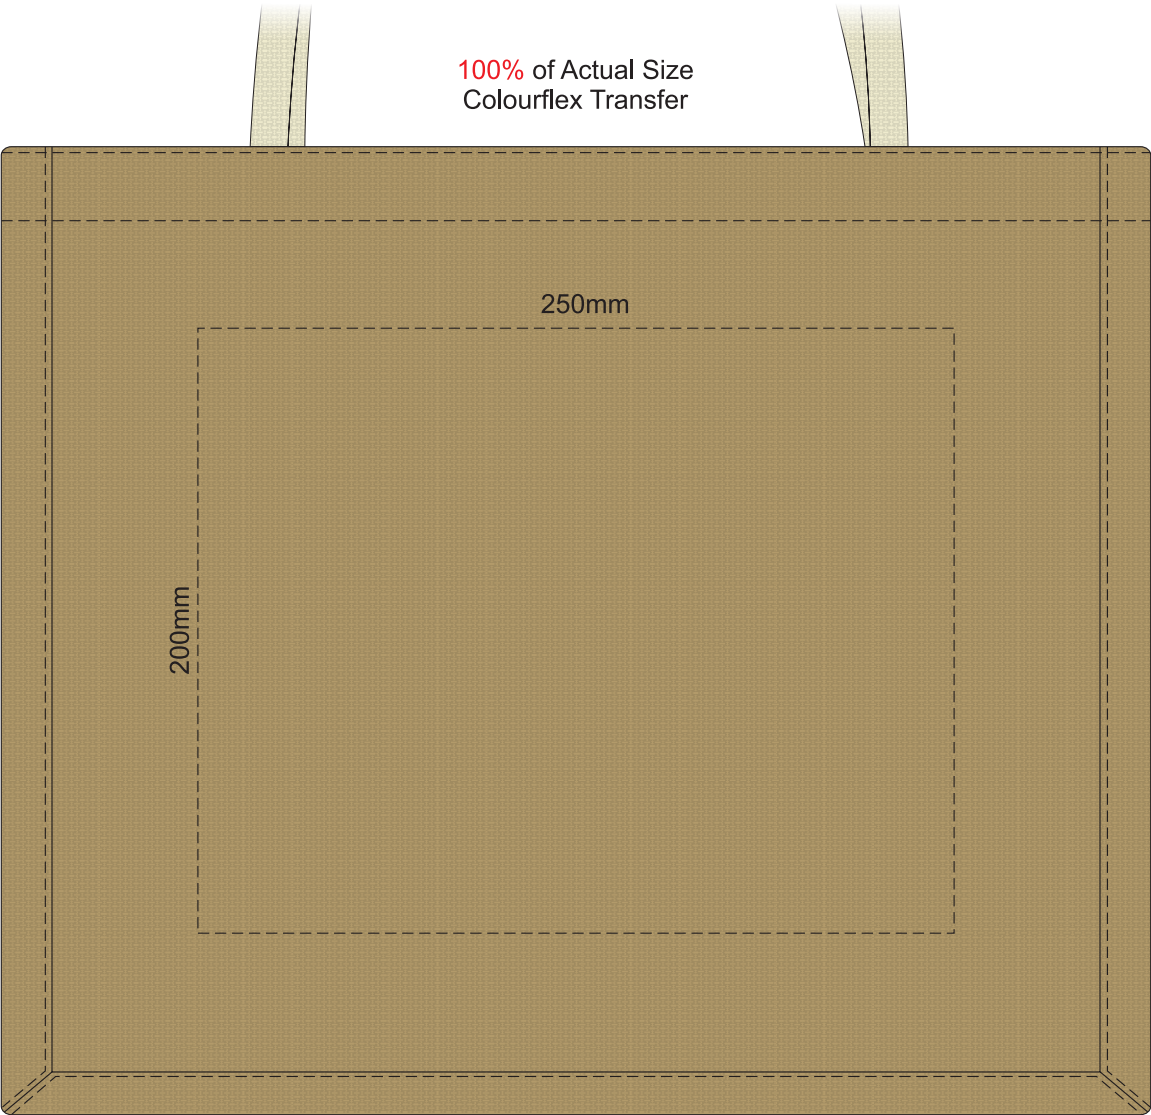

100% of Actual Size
Screen Print

Please be aware the artwork will be significantly affected by the texture of the bag.
Fine detailing, small text will be lost in the texture of the bag and may not be legible.

100% of Actual Size
Colourflex Transfer

Please note the orientation of these print areas may be rotated to best suit your needs.