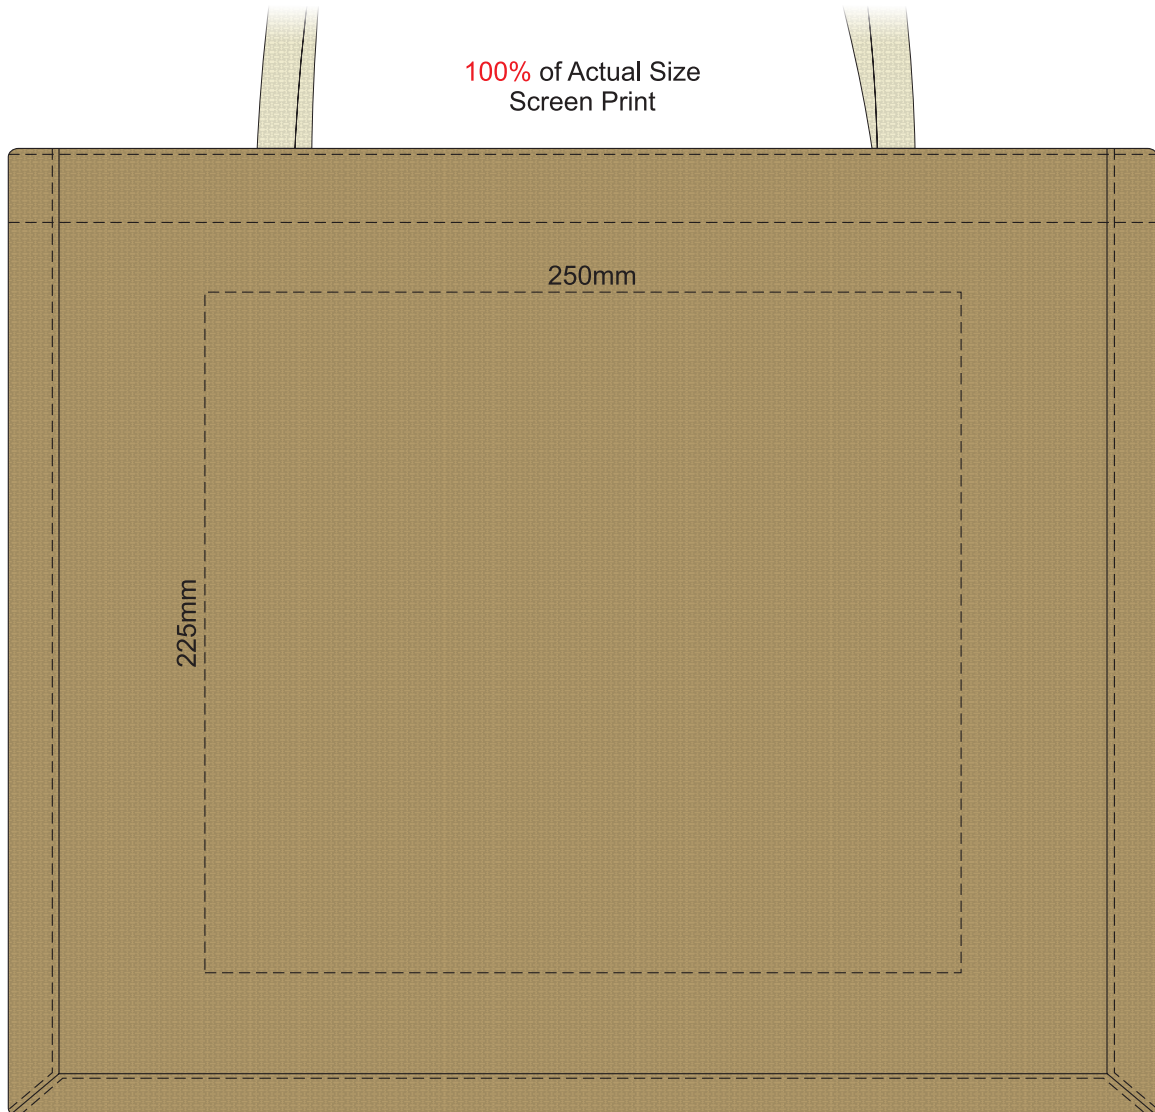

100% of Actual Size
Screen Print

Please be aware the artwork will be significantly affected by the texture of the bag.
Fine detailing, small text will be lost in the texture of the bag and may not be legible.

100% of Actual Size
Colourflex Transfer

Please note the orientation of these print areas may be rotated to best suit your needs.