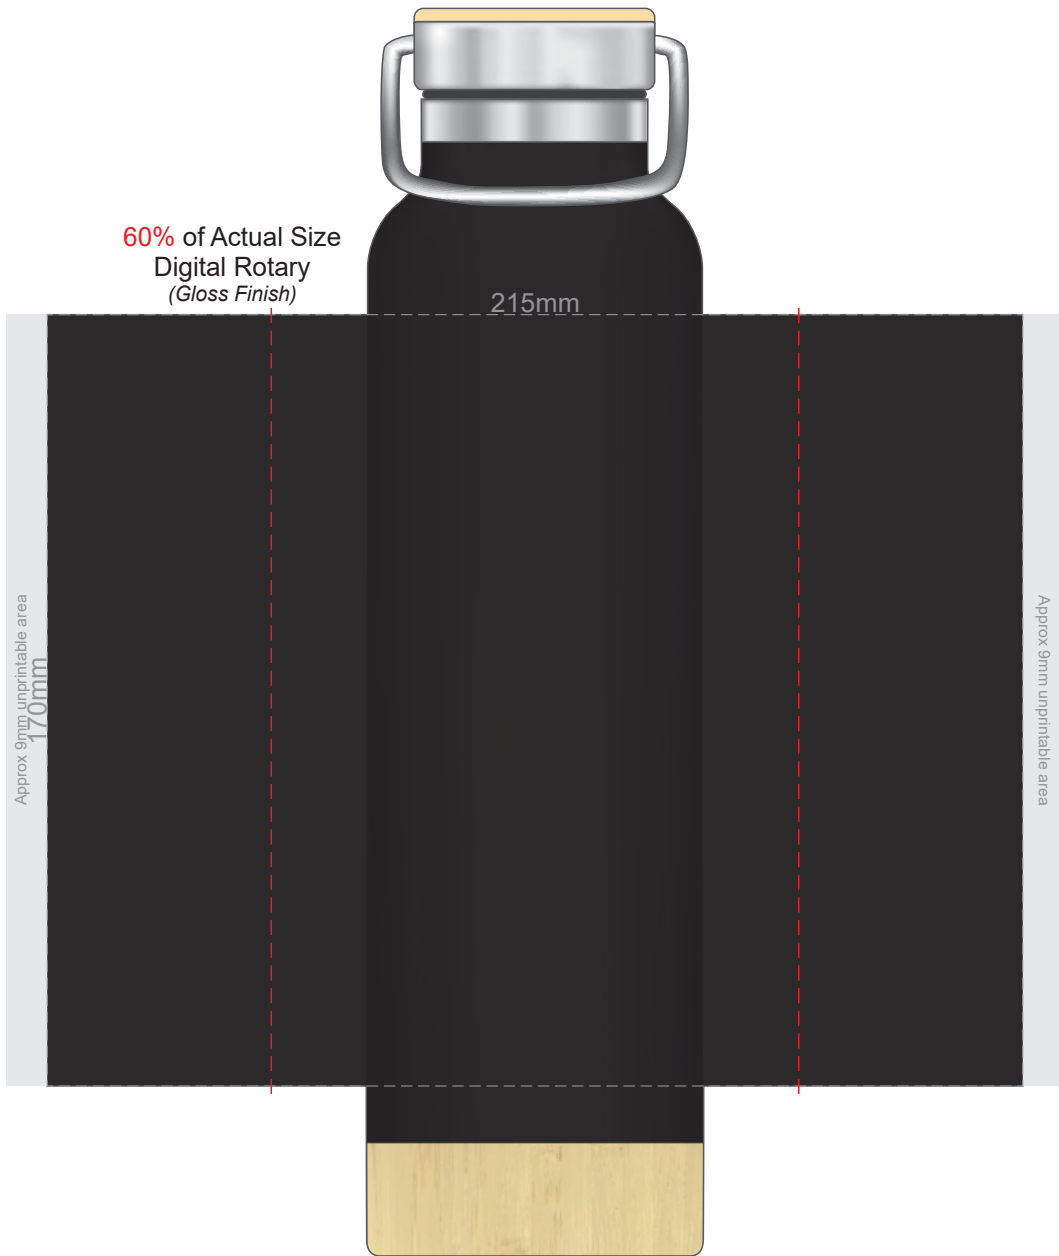

100% of Actual Size
Pad Printing

Branding area can be moved **anywhere within the red line.**

100% of Actual Size
Laser Engraving

Engraves to a
Shiny Steel Finish

Branding area can be moved **anywhere within the red line.**

60% of Actual Size
Screen Print (one colour only)

Red Line = Exact opposites of the product
(centre artwork to the red line)

60% of Actual Size
Digital Rotary
(Gloss Finish)

215mm

Approx 9mm unprintable area
170mm

Approx 9mm unprintable area

Red Line = Exact opposites of the product
(centre artwork to the red line)

100% of Actual Size
Pad Print (one colour)

50mm