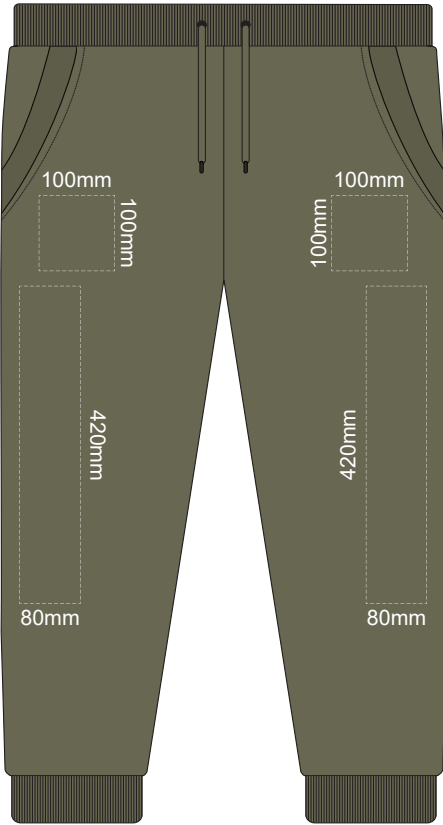

- Ecu
- Grey
- Charcoal
- Black

10% of Actual Size
Colourflex Transfer
LARGE