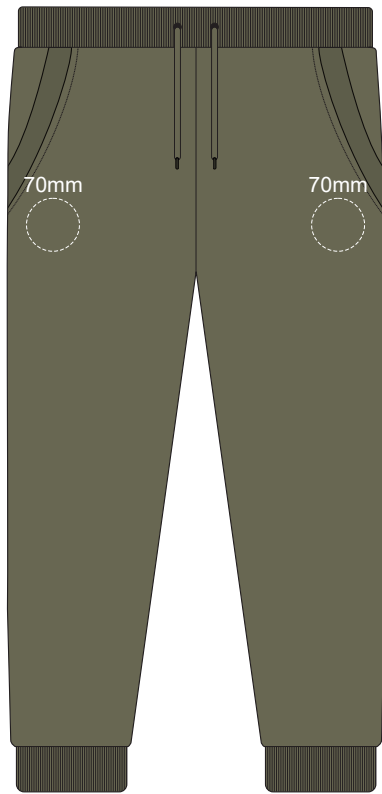

10% of Actual Size
Embroidery

EXTRA SMALL