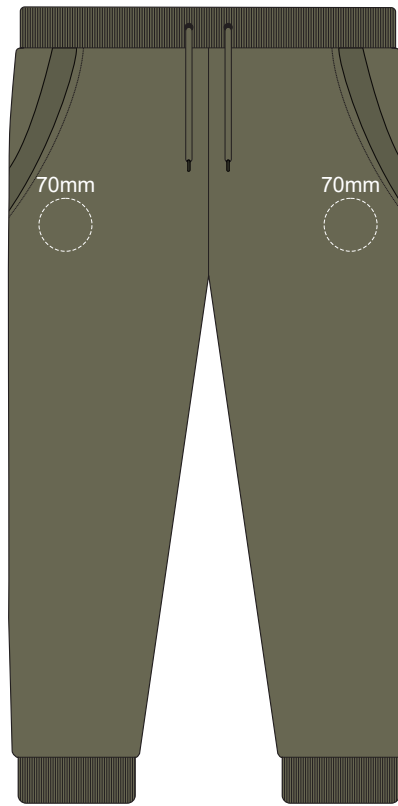

10% of Actual Size
Embroidery

SMALL