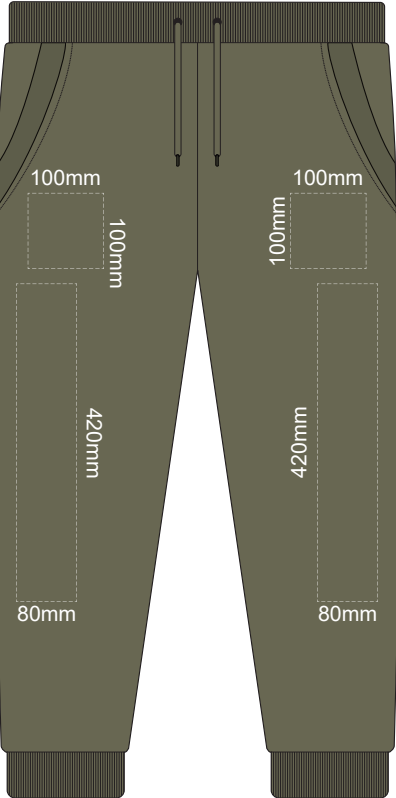

10% of Actual Size
Colourflex Transfer

SMALL