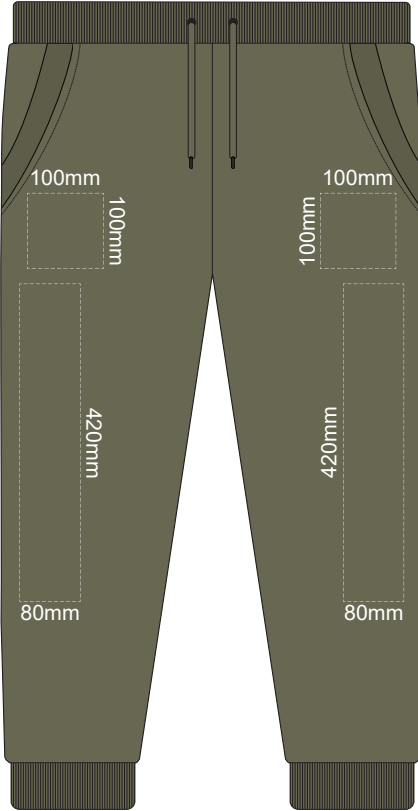

10% of Actual Size
Colourflex Transfer

MEDIUM