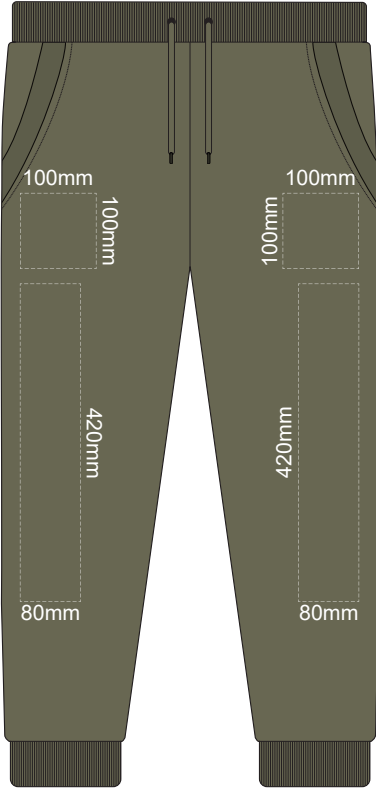

10% of Actual Size
Colourflex Transfer

EXTRA SMALL