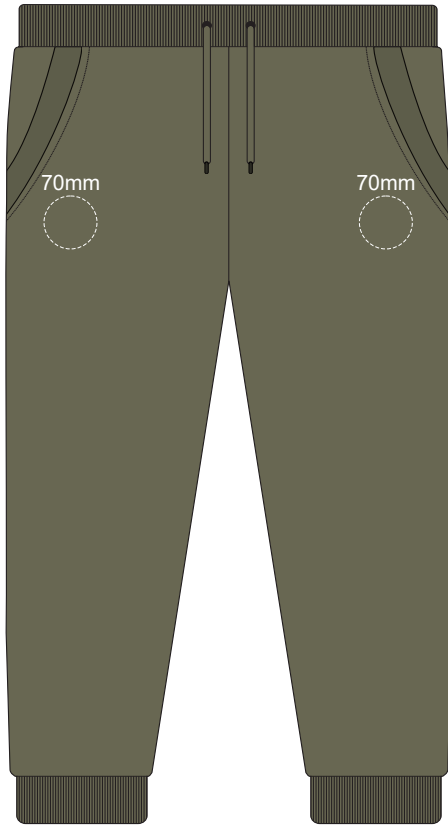

10% of Actual Size
Embroidery
LARGE