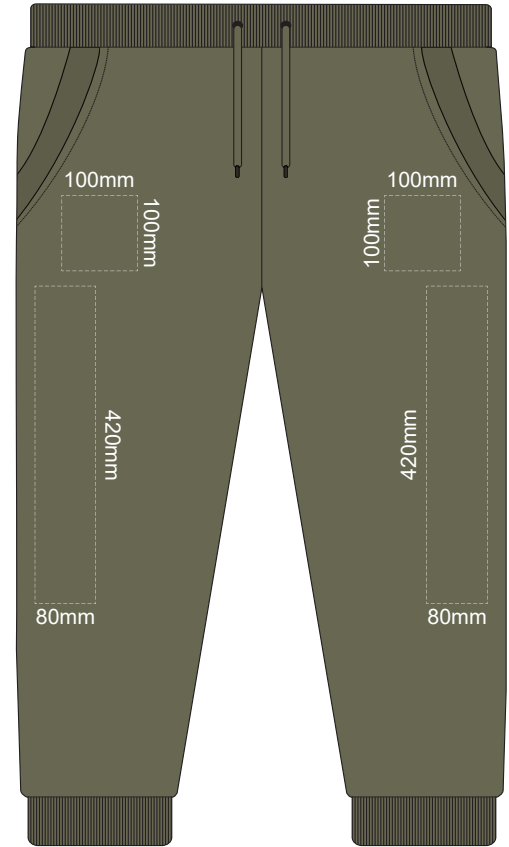

10% of Actual Size
Colourflex Transfer
2XL