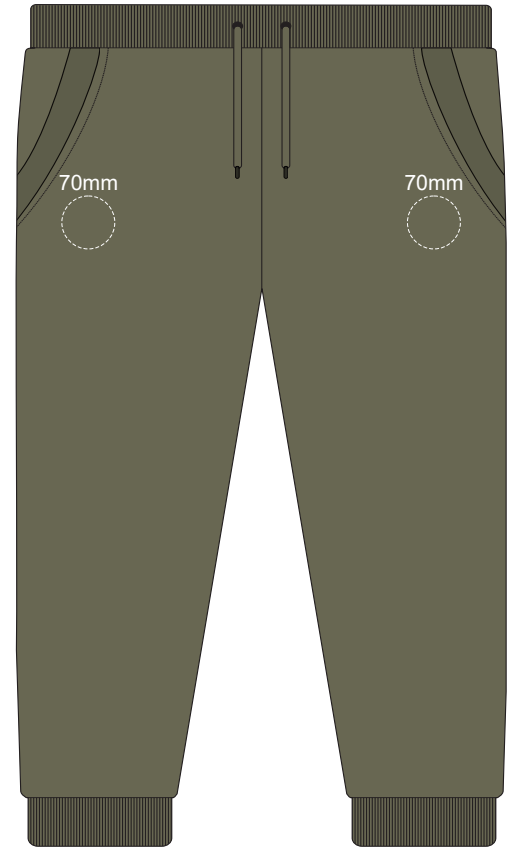

10% of Actual Size
Embroidery
2XL