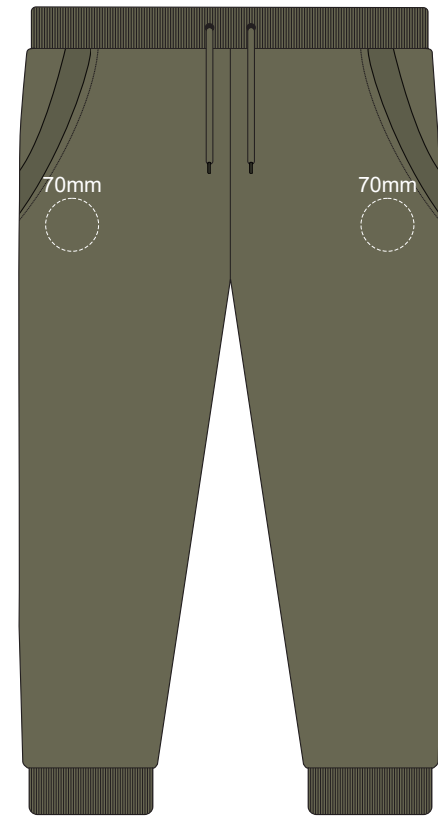

10% of Actual Size
Embroidery

MEDIUM