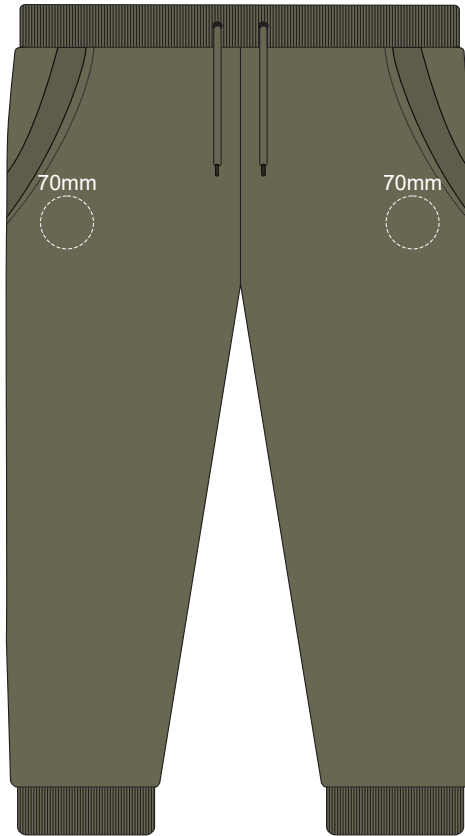

10% of Actual Size
Embroidery
XL