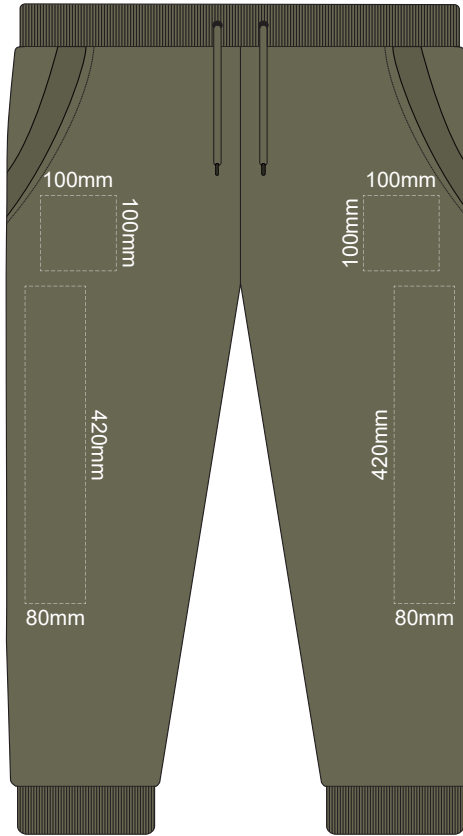

10% of Actual Size
Colourflex Transfer
XL