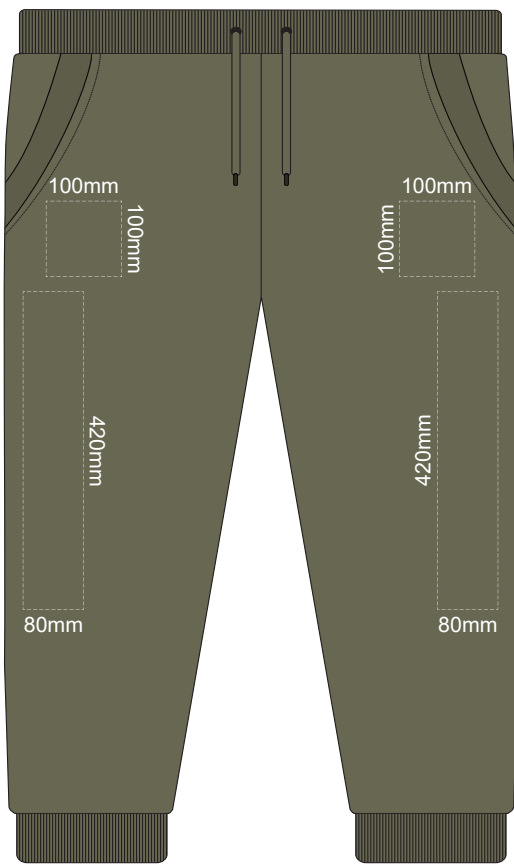

10% of Actual Size
Colourflex Transfer
3XL