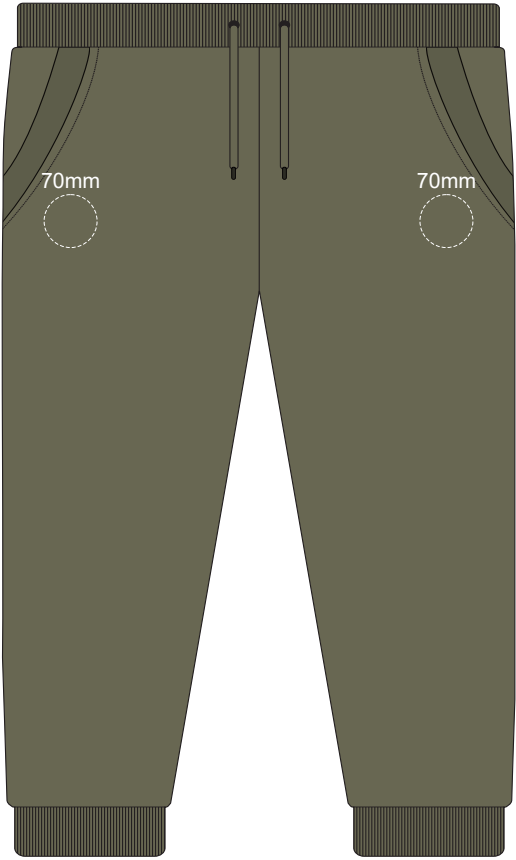

- Ecru
- Grey
- Charcoal
- Black

10% of Actual Size
Embroidery

3XL