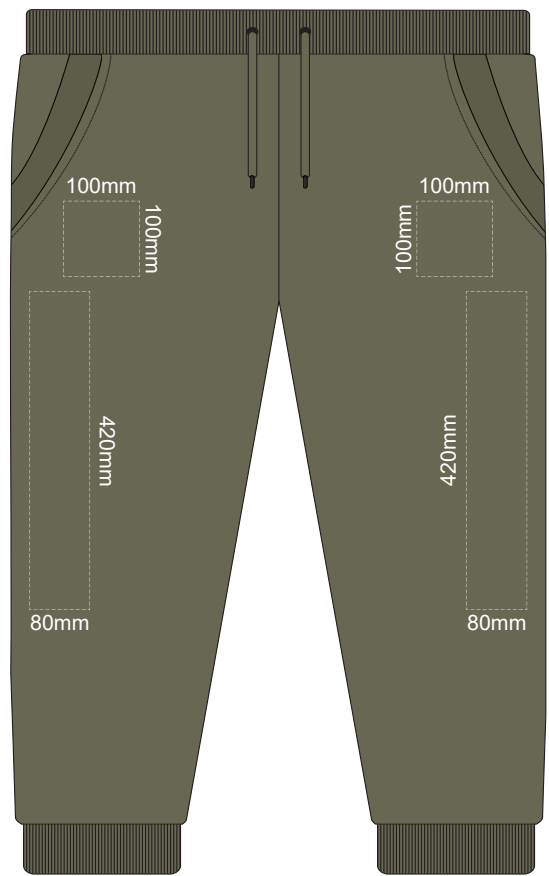

10% of Actual Size
Colourflex Transfer
4XL