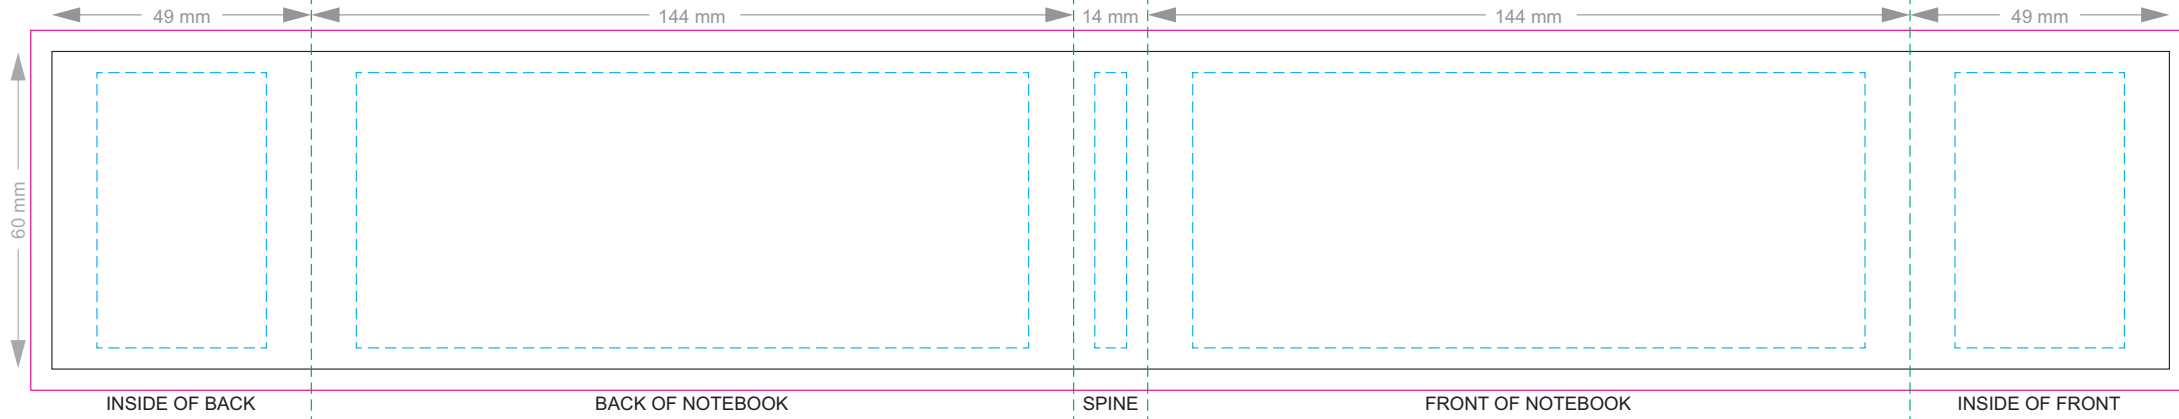

100% of Actual Size
Pad Print

Branding area can be moved **anywhere within the red line.**

100% of Actual Size
Pad Print

BACK

Branding area can be moved anywhere within the red line.

100% of Actual Size
Screen Print (one colour)

100% of Actual Size
Screen Print (one colour)

70% of Actual Size
Digital Print - Belly Band Template

Artwork will be printed directly onto the product via CMYK printing (no white), colours will not be vibrant due to white ink not being available for this process

Green Line = Fold Lines when assembled on notebook

Blue Line = The SIGNIFICANT PRINT AREA
(Keep all critical images & text within this box)

Black Line = Maximum print area

Pink Line = Bleed off to here

25% of Actual Size