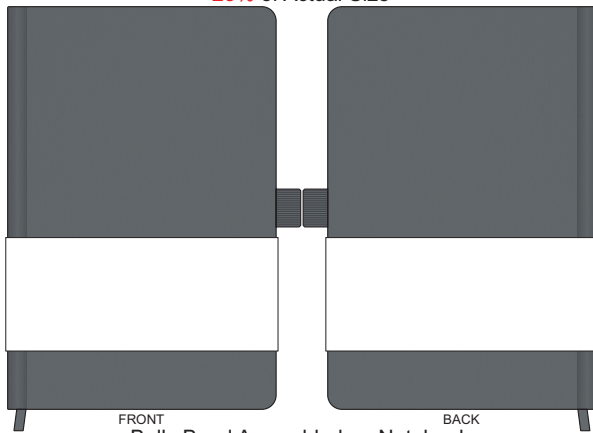

100% of Actual Size
Pad Print

Branding area can be moved **anywhere within the red line.**

100% of Actual Size
Pad Print

BACK

Branding area can be moved anywhere within the red line.

100% of Actual Size
Screen Print (one colour)

100% of Actual Size
Screen Print (one colour)

70% of Actual Size
Digital Print - Belly Band Template

Artwork will be printed directly onto the product via CMYK printing (no white), colours will not be vibrant due to white ink not being available for this process

Green Line = Fold Lines when assembled on notebook

Blue Line = The SIGNIFICANT PRINT AREA
(Keep all critical images & text within this box)

Black Line = Maximum print area

Pink Line = Bleed off to here

25% of Actual Size

FRONT
Belly Band Assembled on Notebook
BACK