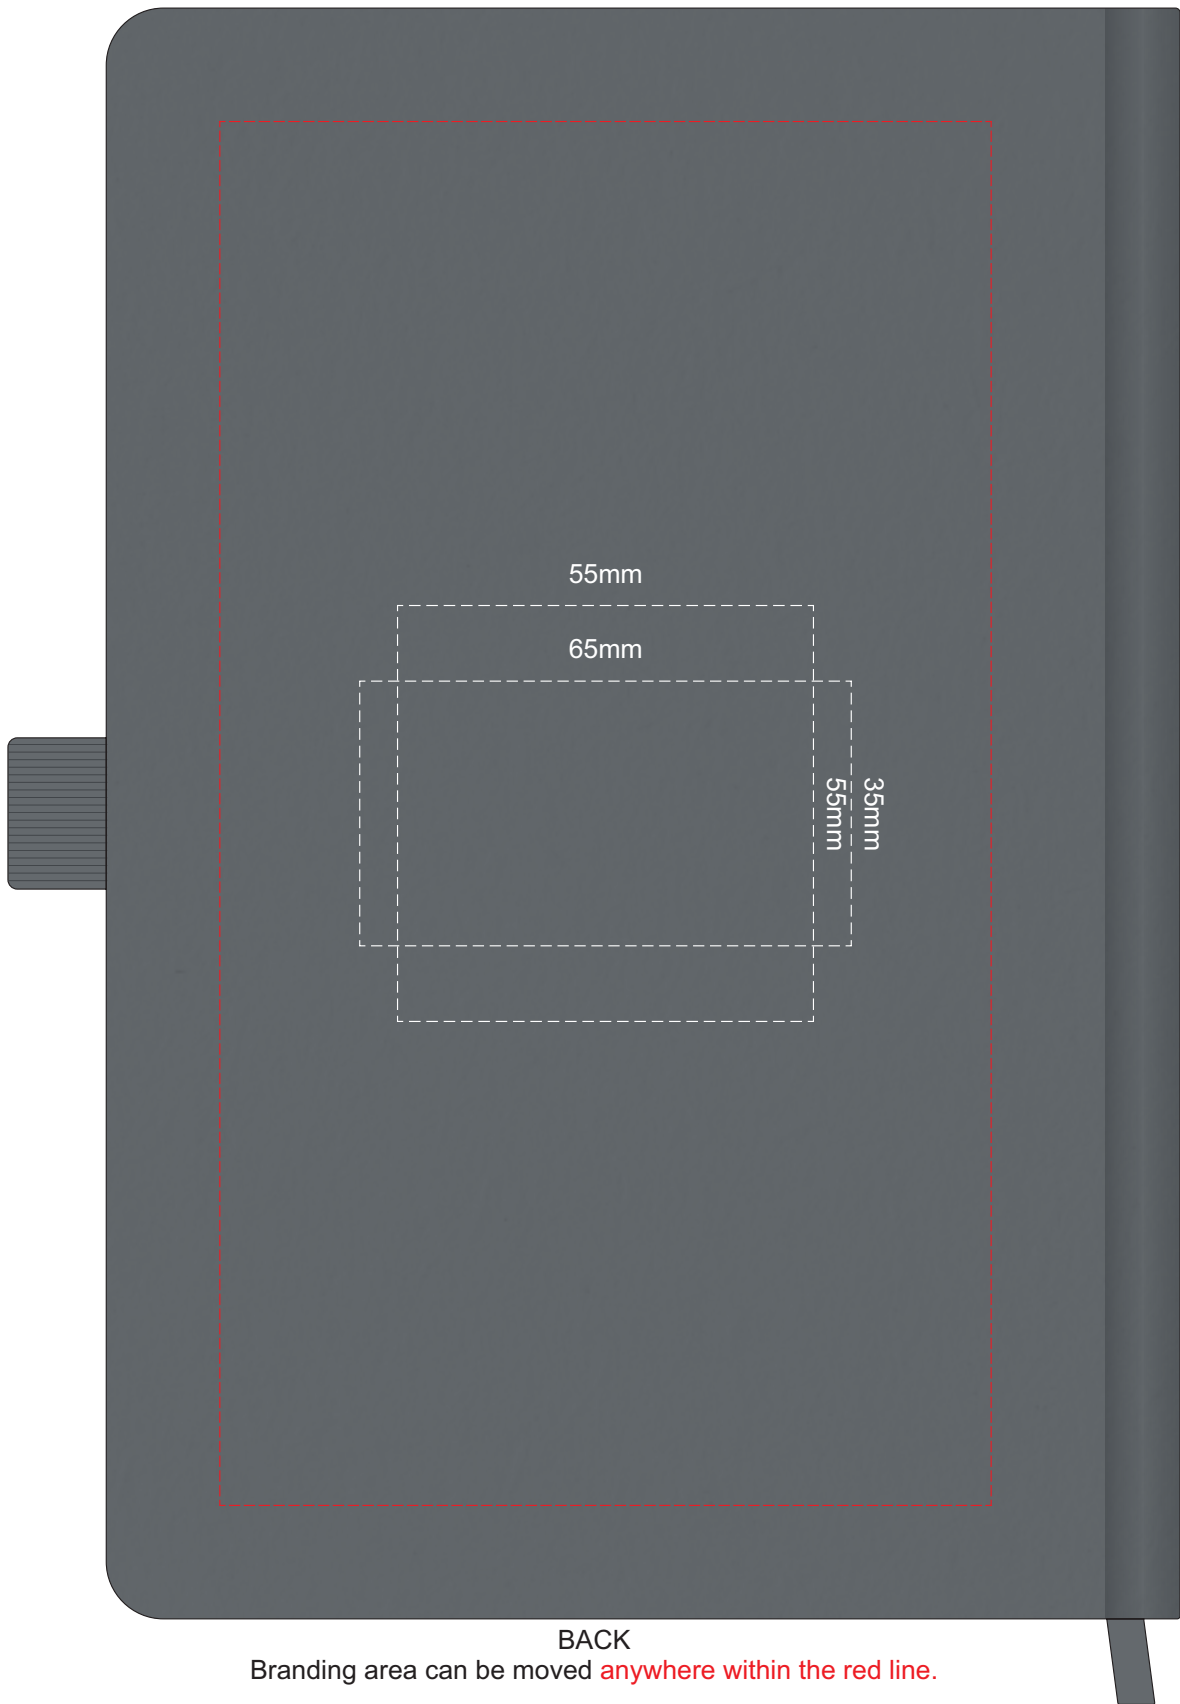

100% of Actual Size
Pad Print

Branding area can be moved **anywhere within the red line.**

100% of Actual Size
Pad Print

BACK

Branding area can be moved anywhere within the red line.

100% of Actual Size
Screen Print (one colour)

100% of Actual Size
Screen Print (one colour)

70% of Actual Size
Digital Print - Belly Band Template

Artwork will be printed directly onto the product via CMYK printing (no white), colours will not be vibrant due to white ink not being available for this process

Green Line = Fold Lines when assembled on notebook

Blue Line = The SIGNIFICANT PRINT AREA
(Keep all critical images & text within this box)

Black Line = Maximum print area

Pink Line = Bleed off to here

25% of Actual Size

FRONT
Belly Band Assembled on Notebook
BACK