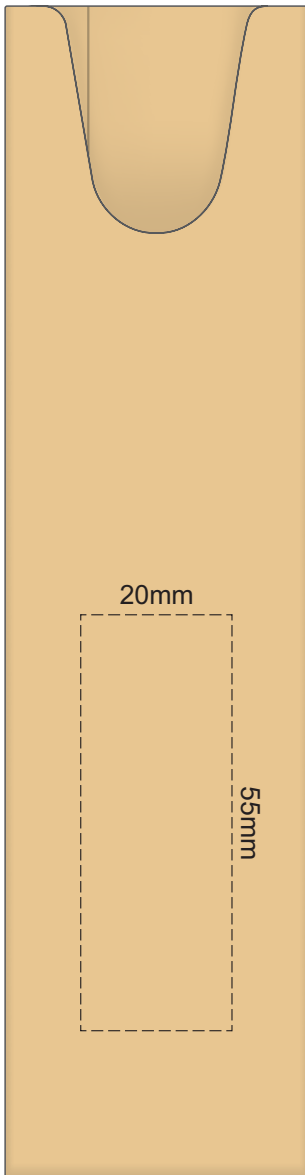

100% of Actual Size  
Screen Print (One Colour)

POSITION A

100% of Actual Size  
Pad Print

POSITION D

POSITION E

100% of Actual Size  
Direct Digital

POSITION D

POSITION E

100% of Actual Size  
Pad Print (one side only)

100% of Actual Size  
Digital Packaging Print  
(one side only)

Digital Print is only available for natural option  
Artwork will be printed directly onto the product via CMYK printing (no white),  
colours will not be vibrant due to white ink not being available for this process.