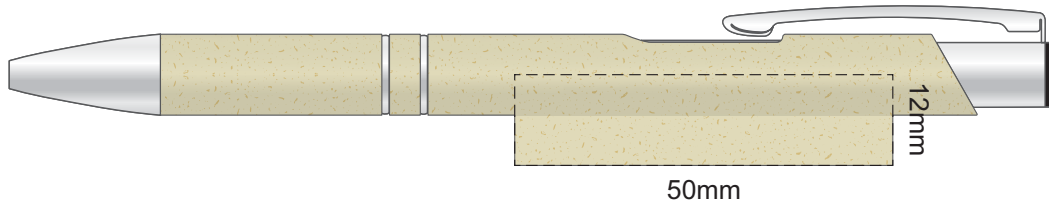

100% of Actual Size  
Screen Print (One Colour)

POSITION A

100% of Actual Size  
Pad Print

POSITION D

POSITION E

100% of Actual Size  
Direct Digital

POSITION D

POSITION E

100% of Actual Size  
Pad Print (one side only)

100% of Actual Size  
Digital Packaging Print  
(one side only)

Digital Print is only available for natural option  
Artwork will be printed directly onto the product via CMYK printing (no white),  
colours will not be vibrant due to white ink not being available for this process.