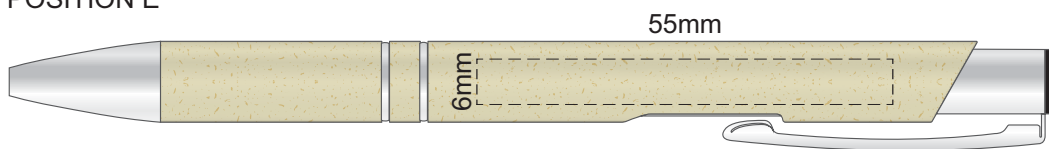

100% of Actual Size  
Screen Print (One Colour)

POSITION A

100% of Actual Size  
Pad Print

POSITION D

POSITION E

100% of Actual Size  
Direct Digital

POSITION D

POSITION E

100% of Actual Size  
Pad Print (one side only)

100% of Actual Size  
Digital Packaging Print  
(one side only)

Digital Print is only available for natural option  
Artwork will be printed directly onto the product via CMYK printing (no white),  
colours will not be vibrant due to white ink not being available for this process.