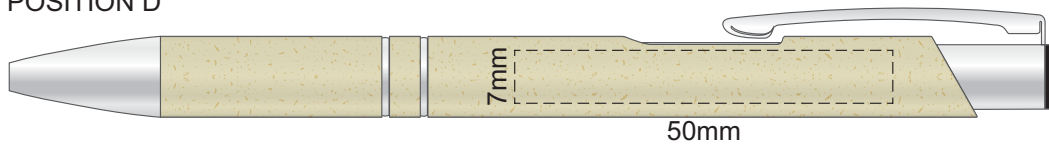

100% of Actual Size  
Screen Print (One Colour)

POSITION A

100% of Actual Size  
Pad Print

POSITION D

POSITION E

100% of Actual Size  
Direct Digital

POSITION D

POSITION E

100% of Actual Size  
Pad Print (one side only)

100% of Actual Size  
Digital Packaging Print  
(one side only)

Digital Print is only available for natural option  
Artwork will be printed directly onto the product via CMYK printing (no white),  
colours will not be vibrant due to white ink not being available for this process.