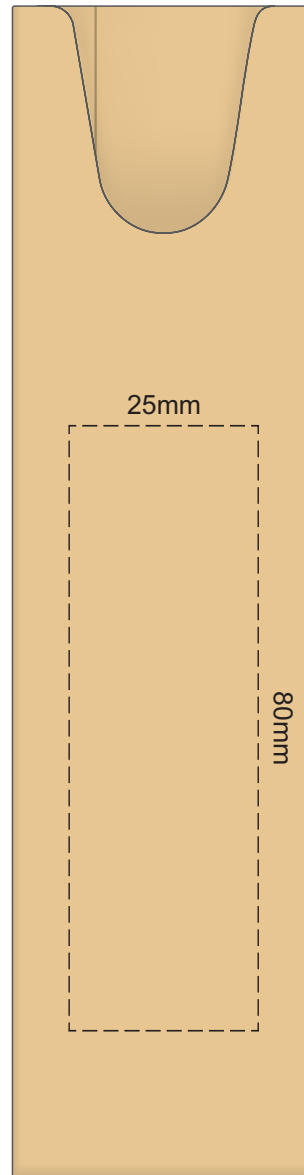

100% of Actual Size  
Screen Print (One Colour)

POSITION A

100% of Actual Size  
Pad Print

POSITION D

POSITION E

100% of Actual Size  
Direct Digital

POSITION D

POSITION E

100% of Actual Size  
Pad Print (one side only)

100% of Actual Size  
Digital Packaging Print  
(one side only)

Digital Print is only available for natural option  
Artwork will be printed directly onto the product via CMYK printing (no white),  
colours will not be vibrant due to white ink not being available for this process.