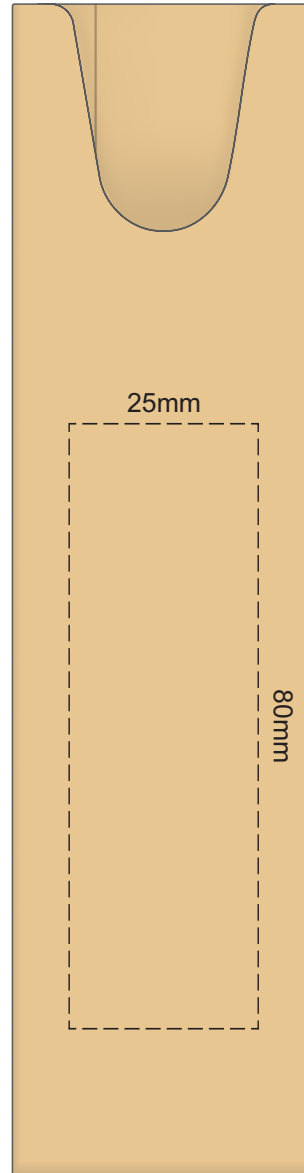

100% of Actual Size  
Pad Print

POSITION C

100% of Actual Size  
Pad Print (one side only)

100% of Actual Size  
Digital Packaging Print  
(one side only)

Digital Print is only available for natural option  
Artwork will be printed directly onto the product via CMYK printing (no white),  
colours will not be vibrant due to white ink not being available for this process.