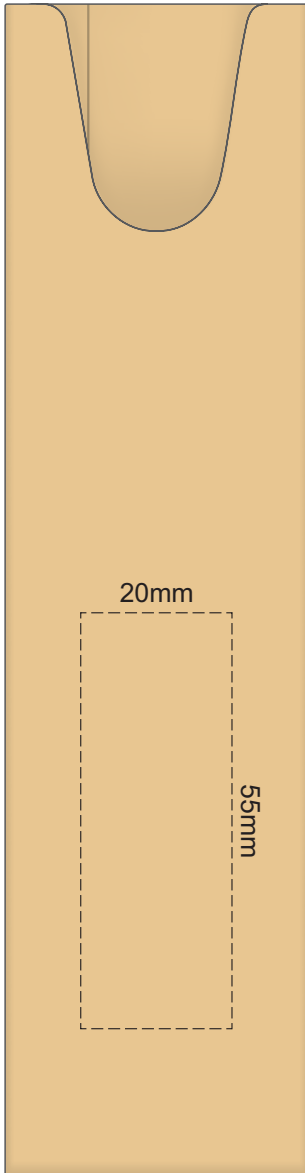

100% of Actual Size  
Pad Print

POSITION C

100% of Actual Size  
Pad Print (one side only)

100% of Actual Size  
Digital Packaging Print  
(one side only)

Digital Print is only available for natural option  
Artwork will be printed directly onto the product via CMYK printing (no white),  
colours will not be vibrant due to white ink not being available for this process.