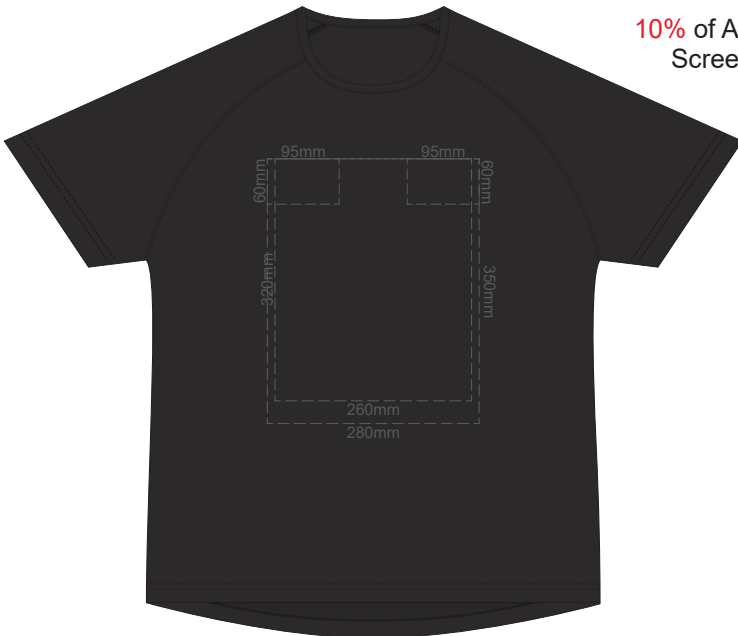

10% of Actual Size
Screen Print

FRONT MEN'S EXTRA SMALL

BACK MEN'S EXTRA SMALL

10% of Actual Size
Screen Print

FRONT MEN'S SMALL

BACK MEN'S SMALL

10% of Actual Size
Screen Print

FRONT MEN'S MEDIUM

BACK MEN'S MEDIUM

10% of Actual Size
Screen Print

FRONT MEN'S LARGE

BACK MEN'S LARGE

10% of Actual Size
Screen Print

FRONT MEN'S XL

BACK MEN'S XL

10% of Actual Size
Screen Print

FRONT MEN'S 2XL

BACK MEN'S 2XL

10% of Actual Size
Screen Print

FRONT MEN'S 3XL

BACK MEN'S 3XL

10% of Actual Size
Screen Print

FRONT MEN'S 4XL

BACK MEN'S 4XL

10% of Actual Size
Screen Print

10% of Actual Size
Screen Print

10% of Actual Size
Screen Print

10% of Actual Size
Screen Print

**MEN'S XS
LEFT SLEEVE**

**MEN'S XS
RIGHT SLEEVE**

**MEN'S SMALL
LEFT SLEEVE**