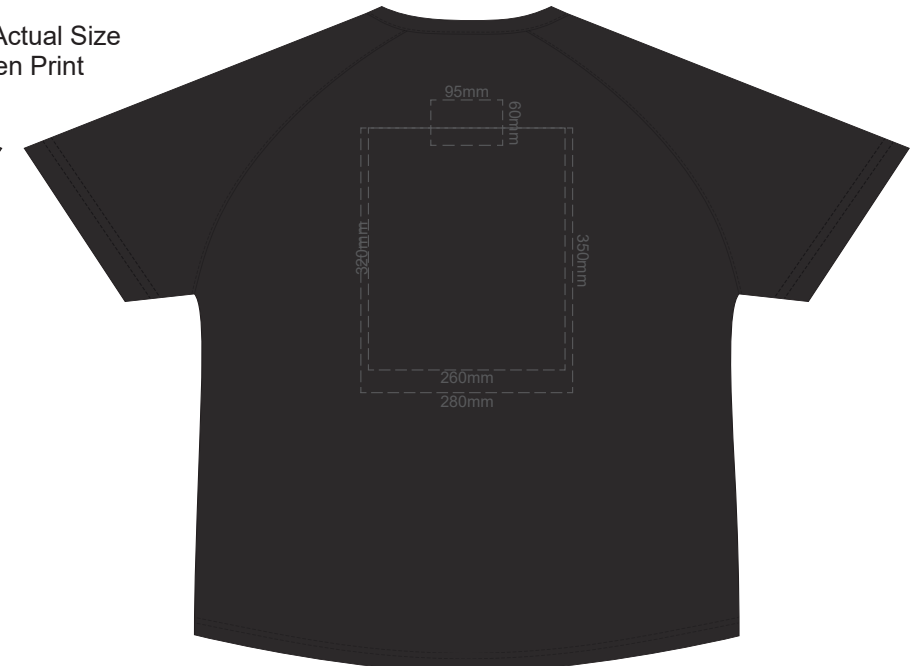

BACK MEN'S MEDIUM

10% of Actual Size
Screen Print

FRONT MEN'S LARGE

BACK MEN'S LARGE

10% of Actual Size
Screen Print

FRONT MEN'S XL

BACK MEN'S XL

10% of Actual Size
Screen Print

FRONT MEN'S 2XL

BACK MEN'S 2XL

10% of Actual Size
Screen Print

FRONT MEN'S 3XL

BACK MEN'S 3XL

10% of Actual Size
Screen Print

FRONT MEN'S 4XL

BACK MEN'S 4XL

10% of Actual Size
Screen Print

10% of Actual Size
Screen Print

10% of Actual Size
Screen Print

10% of Actual Size
Screen Print

**MEN'S XS
LEFT SLEEVE**

**MEN'S XS
RIGHT SLEEVE**

**MEN'S SMALL
LEFT SLEEVE**

**MEN'S 4XL
LEFT SLEEVE**

**MEN'S 4XL
RIGHT SLEEVE**

10% of Actual Size
Colourflex Transfer

FRONT MEN'S EXTRA SMALL

Print area 280x200mm can be rotated to best suit.

BACK MEN'S EXTRA SMALL

Print area 280x200mm can be rotated to best suit.