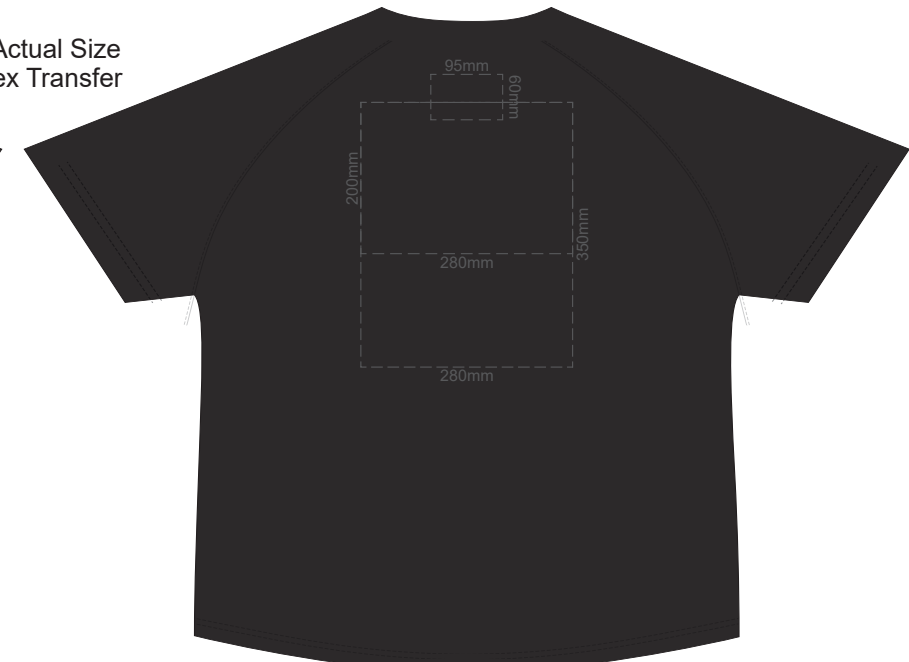

BACK MEN'S LARGE

Print area 280x200mm can be rotated to best suit.

10% of Actual Size
Colourflex Transfer

FRONT MEN'S XL

Print area 280x200mm can be rotated to best suit.

BACK MEN'S XL

Print area 280x200mm can be rotated to best suit.

10% of Actual Size
Colourflex Transfer

FRONT MEN'S 2XL

Print area 280x200mm can be rotated to best suit.

BACK MEN'S 2XL

Print area 280x200mm can be rotated to best suit.

10% of Actual Size
Colourflex Transfer

FRONT MEN'S 3XL

Print area 280x200mm can be rotated to best suit.

BACK MEN'S 3XL

Print area 280x200mm can be rotated to best suit.

10% of Actual Size
Colourflex Transfer

FRONT MEN'S 4XL

Print area 280x200mm can be rotated to best suit.

BACK MEN'S 4XL

Print area 280x200mm can be rotated to best suit.

10% of Actual Size
Colourflex Transfer

MEN'S XS
LEFT SLEEVE

MEN'S XS
RIGHT SLEEVE

10% of Actual Size
Colourflex Transfer

MEN'S SMALL
LEFT SLEEVE