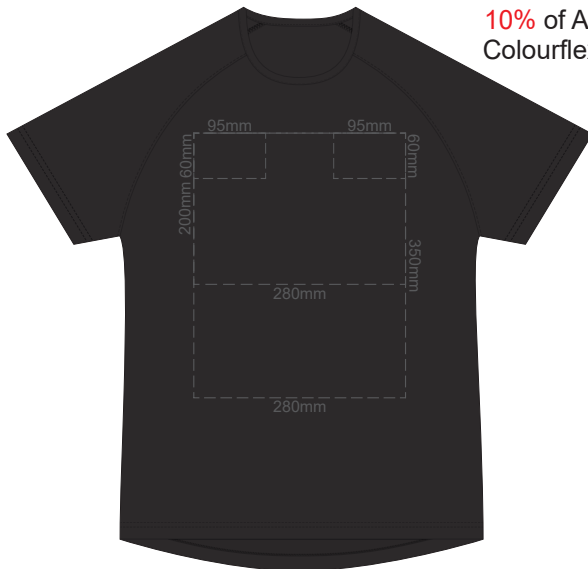

**MEN'S SMALL
RIGHT SLEEVE**

**MEN'S MEDIUM
LEFT SLEEVE**

**MEN'S MEDIUM
RIGHT SLEEVE**

**MEN'S LARGE
LEFT SLEEVE**

**MEN'S LARGE
RIGHT SLEEVE**

10% of Actual Size
Screen Print

10% of Actual Size
Screen Print

10% of Actual Size
Screen Print

10% of Actual Size
Screen Print

**MEN'S XL
LEFT SLEEVE**

**MEN'S XL
RIGHT SLEEVE**

**MEN'S 2XL
LEFT SLEEVE**

**MEN'S 2XL
RIGHT SLEEVE**

**MEN'S 3XL
LEFT SLEEVE**

**MEN'S 3XL
RIGHT SLEEVE**

**MEN'S 4XL
LEFT SLEEVE**

**MEN'S 4XL
RIGHT SLEEVE**

10% of Actual Size
Colourflex Transfer

FRONT MEN'S EXTRA SMALL

Print area 280x200mm can be rotated to best suit.

BACK MEN'S EXTRA SMALL

Print area 280x200mm can be rotated to best suit.

10% of Actual Size
Colourflex Transfer

FRONT MEN'S SMALL

Print area 280x200mm can be rotated to best suit.

BACK MEN'S SMALL

Print area 280x200mm can be rotated to best suit.

10% of Actual Size
Colourflex Transfer