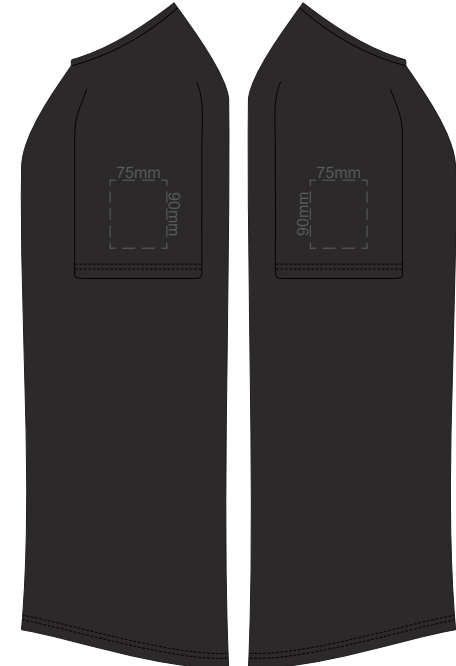

MEN'S 4XL
LEFT SLEEVE

MEN'S 4XL
RIGHT SLEEVE