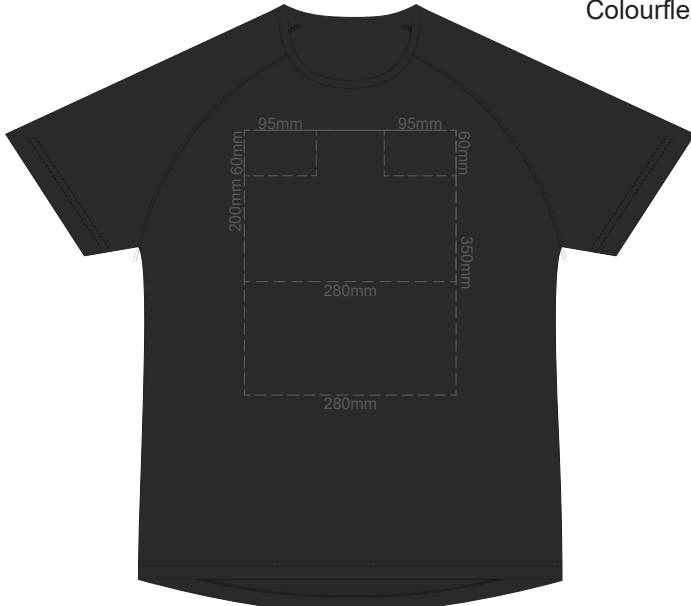

**MEN'S 4XL
LEFT SLEEVE**

**MEN'S 4XL
RIGHT SLEEVE**

10% of Actual Size
Colourflex Transfer

FRONT MEN'S EXTRA SMALL

Print area 280x200mm can be rotated to best suit.

BACK MEN'S EXTRA SMALL

Print area 280x200mm can be rotated to best suit.

10% of Actual Size
Colourflex Transfer

FRONT MEN'S SMALL

Print area 280x200mm can be rotated to best suit.

BACK MEN'S SMALL

Print area 280x200mm can be rotated to best suit.

10% of Actual Size
Colourflex Transfer

FRONT MEN'S MEDIUM

Print area 280x200mm can be rotated to best suit.

BACK MEN'S MEDIUM

Print area 280x200mm can be rotated to best suit.

10% of Actual Size
Colourflex Transfer

FRONT MEN'S LARGE

Print area 280x200mm can be rotated to best suit.

BACK MEN'S LARGE

Print area 280x200mm can be rotated to best suit.

10% of Actual Size
Colourflex Transfer

FRONT MEN'S XL

Print area 280x200mm can be rotated to best suit.

BACK MEN'S XL

Print area 280x200mm can be rotated to best suit.