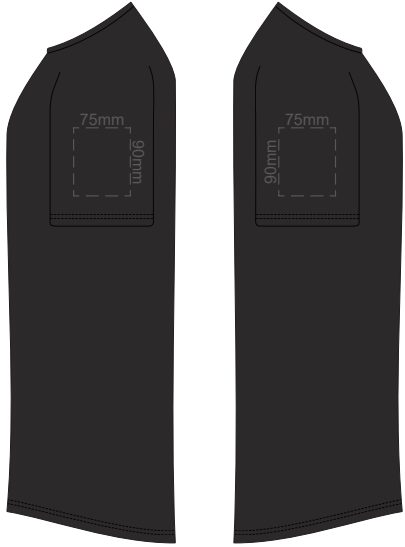

10% of Actual Size
Colourflex Transfer

FRONT MEN'S 2XL

Print area 280x200mm can be rotated to best suit.

BACK MEN'S 2XL

Print area 280x200mm can be rotated to best suit.

10% of Actual Size
Colourflex Transfer

FRONT MEN'S 3XL

Print area 280x200mm can be rotated to best suit.

BACK MEN'S 3XL

Print area 280x200mm can be rotated to best suit.

10% of Actual Size
Colourflex Transfer

FRONT MEN'S 4XL

Print area 280x200mm can be rotated to best suit.

BACK MEN'S 4XL

Print area 280x200mm can be rotated to best suit.

10% of Actual Size
Colourflex Transfer

MEN'S XS
LEFT SLEEVE

MEN'S XS
RIGHT SLEEVE

10% of Actual Size
Colourflex Transfer

MEN'S SMALL
LEFT SLEEVE

MEN'S SMALL
RIGHT SLEEVE

10% of Actual Size
Colourflex Transfer

MEN'S MEDIUM
LEFT SLEEVE

MEN'S MEDIUM
RIGHT SLEEVE

10% of Actual Size
Colourflex Transfer

MEN'S LARGE
LEFT SLEEVE

MEN'S LARGE
RIGHT SLEEVE

10% of Actual Size
Colourflex Transfer