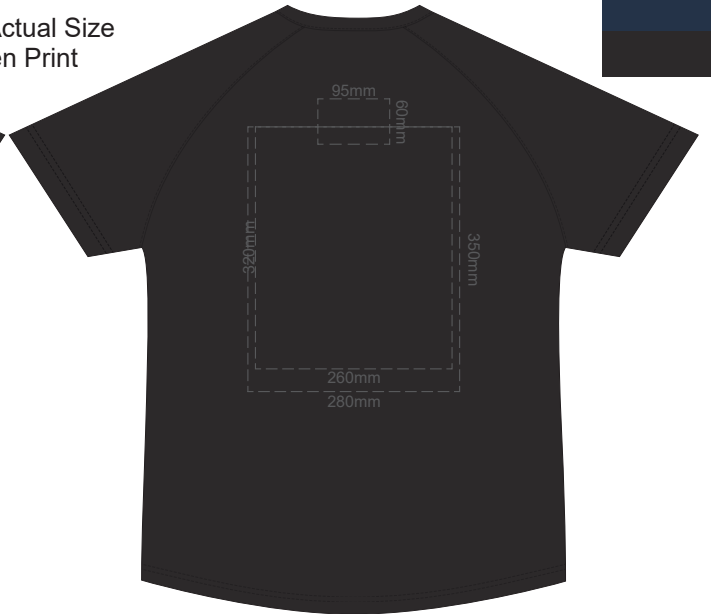

10% of Actual Size
Screen Print

FRONT MEN'S EXTRA SMALL

BACK MEN'S EXTRA SMALL

10% of Actual Size
Screen Print

FRONT MEN'S SMALL

BACK MEN'S SMALL

10% of Actual Size
Screen Print

FRONT MEN'S MEDIUM

BACK MEN'S MEDIUM

10% of Actual Size
Screen Print

FRONT MEN'S LARGE

BACK MEN'S LARGE

10% of Actual Size
Screen Print

FRONT MEN'S XL

BACK MEN'S XL

10% of Actual Size
Screen Print

**MEN'S 4XL
LEFT SLEEVE**

**MEN'S 4XL
RIGHT SLEEVE**

10% of Actual Size
Colourflex Transfer

FRONT MEN'S EXTRA SMALL

Print area 280x200mm can be rotated to best suit.

BACK MEN'S EXTRA SMALL

Print area 280x200mm can be rotated to best suit.

10% of Actual Size
Colourflex Transfer

FRONT MEN'S SMALL

Print area 280x200mm can be rotated to best suit.

BACK MEN'S SMALL

Print area 280x200mm can be rotated to best suit.

10% of Actual Size
Colourflex Transfer