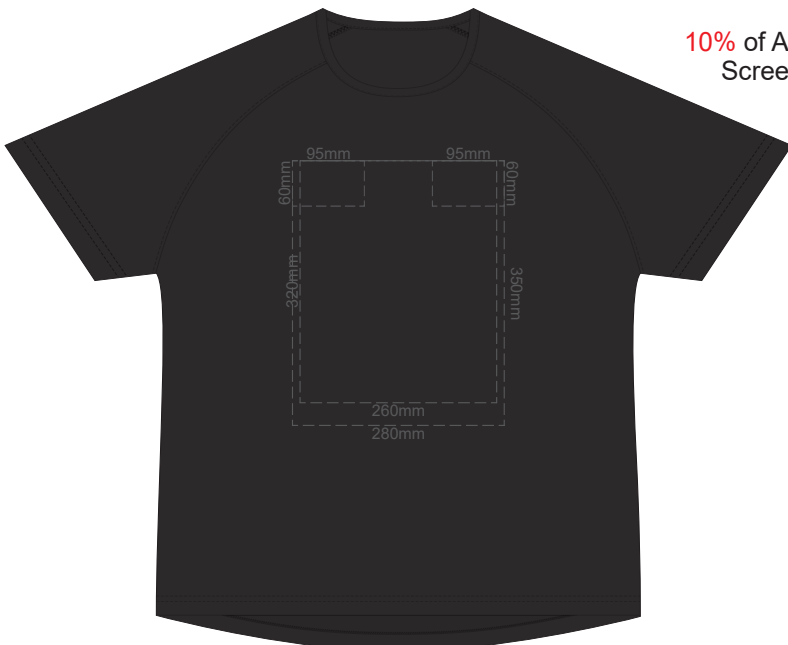

10% of Actual Size
Screen Print

FRONT MEN'S EXTRA SMALL

BACK MEN'S EXTRA SMALL

10% of Actual Size
Screen Print

FRONT MEN'S SMALL

BACK MEN'S SMALL

10% of Actual Size
Screen Print

FRONT MEN'S MEDIUM

BACK MEN'S MEDIUM

10% of Actual Size
Screen Print

FRONT MEN'S LARGE

BACK MEN'S LARGE

10% of Actual Size
Screen Print

FRONT MEN'S XL

BACK MEN'S XL

10% of Actual Size
Screen Print

FRONT MEN'S 2XL

BACK MEN'S 2XL

10% of Actual Size
Screen Print

FRONT MEN'S 3XL

BACK MEN'S 3XL

10% of Actual Size
Screen Print

FRONT MEN'S 4XL

BACK MEN'S 4XL

10% of Actual Size
Screen Print

10% of Actual Size
Screen Print

10% of Actual Size
Screen Print

10% of Actual Size
Screen Print

**MEN'S XS
LEFT SLEEVE**

**MEN'S XS
RIGHT SLEEVE**

**MEN'S SMALL
LEFT SLEEVE**