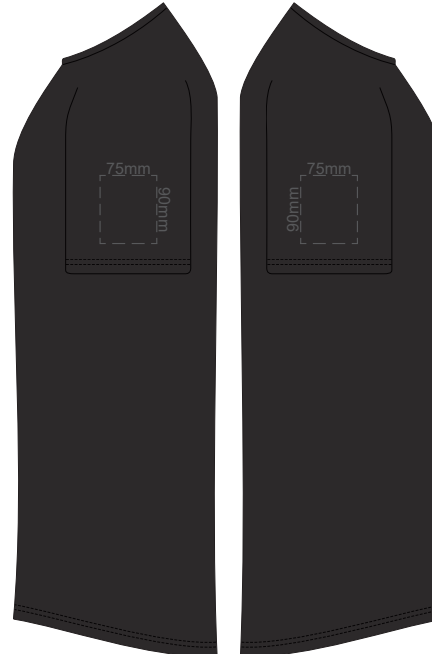

MEN'S 3XL
LEFT SLEEVE

MEN'S 3XL
RIGHT SLEEVE

10% of Actual Size
Colourflex Transfer