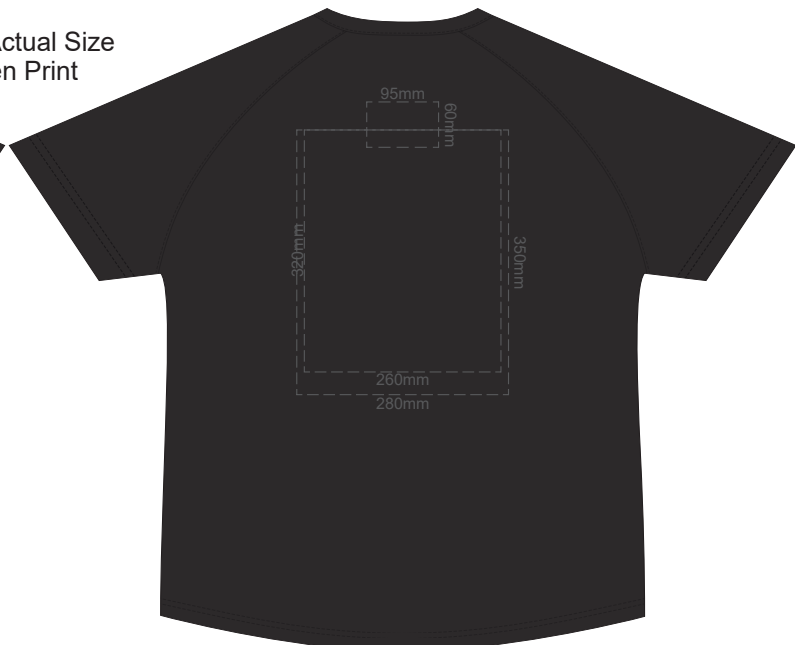

BACK MEN'S MEDIUM

10% of Actual Size
Screen Print

FRONT MEN'S LARGE

BACK MEN'S LARGE

10% of Actual Size
Screen Print

FRONT MEN'S XL

BACK MEN'S XL

10% of Actual Size
Screen Print

FRONT MEN'S 2XL

BACK MEN'S 2XL

10% of Actual Size
Screen Print

FRONT MEN'S 3XL

BACK MEN'S 3XL

10% of Actual Size
Screen Print

FRONT MEN'S 4XL

BACK MEN'S 4XL

10% of Actual Size
Screen Print

10% of Actual Size
Screen Print

10% of Actual Size
Screen Print

10% of Actual Size
Screen Print

**MEN'S XS
LEFT SLEEVE**

**MEN'S XS
RIGHT SLEEVE**

**MEN'S SMALL
LEFT SLEEVE**

**MEN'S 4XL
LEFT SLEEVE**

**MEN'S 4XL
RIGHT SLEEVE**

10% of Actual Size
Colourflex Transfer

FRONT MEN'S EXTRA SMALL

Print area 280x200mm can be rotated to best suit.

BACK MEN'S EXTRA SMALL

Print area 280x200mm can be rotated to best suit.