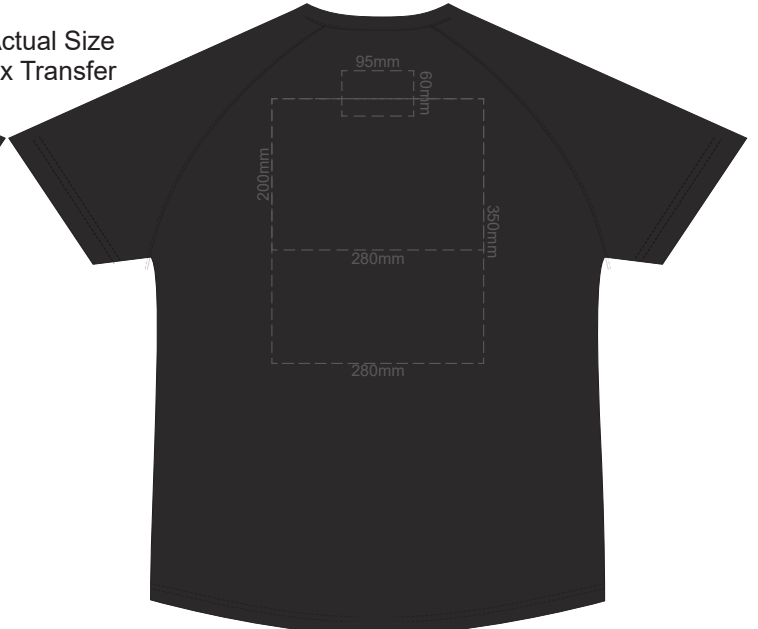

10% of Actual Size
Colourflex Transfer

FRONT MEN'S SMALL

Print area 280x200mm can be rotated to best suit.

BACK MEN'S SMALL

Print area 280x200mm can be rotated to best suit.

10% of Actual Size
Colourflex Transfer

FRONT MEN'S MEDIUM

Print area 280x200mm can be rotated to best suit.

BACK MEN'S MEDIUM

Print area 280x200mm can be rotated to best suit.

10% of Actual Size
Colourflex Transfer

FRONT MEN'S LARGE

Print area 280x200mm can be rotated to best suit.

BACK MEN'S LARGE

Print area 280x200mm can be rotated to best suit.

10% of Actual Size
Colourflex Transfer

FRONT MEN'S XL

Print area 280x200mm can be rotated to best suit.

BACK MEN'S XL

Print area 280x200mm can be rotated to best suit.

10% of Actual Size
Colourflex Transfer

FRONT MEN'S 2XL

Print area 280x200mm can be rotated to best suit.

BACK MEN'S 2XL

Print area 280x200mm can be rotated to best suit.

10% of Actual Size
Colourflex Transfer