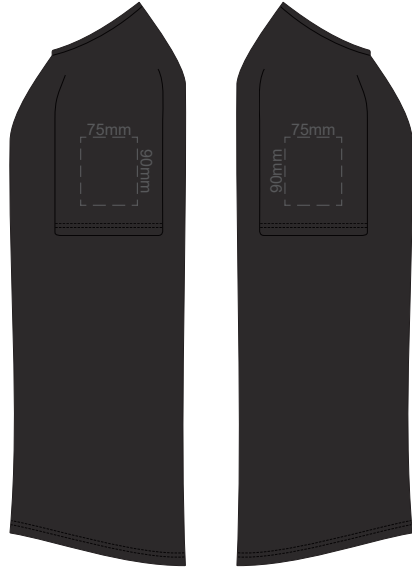

FRONT MEN'S 2XL

BACK MEN'S 2XL

10% of Actual Size
Screen Print

FRONT MEN'S 3XL

BACK MEN'S 3XL

10% of Actual Size
Screen Print

FRONT MEN'S 4XL

BACK MEN'S 4XL

10% of Actual Size
Screen Print

10% of Actual Size
Screen Print

10% of Actual Size
Screen Print

10% of Actual Size
Screen Print

**MEN'S XS
LEFT SLEEVE**

**MEN'S XS
RIGHT SLEEVE**

**MEN'S SMALL
LEFT SLEEVE**

**MEN'S SMALL
RIGHT SLEEVE**

**MEN'S MEDIUM
LEFT SLEEVE**

**MEN'S MEDIUM
RIGHT SLEEVE**

**MEN'S LARGE
LEFT SLEEVE**

**MEN'S LARGE
RIGHT SLEEVE**

10% of Actual Size
Screen Print

10% of Actual Size
Screen Print

10% of Actual Size
Screen Print

10% of Actual Size
Screen Print

**MEN'S XL
LEFT SLEEVE**

**MEN'S XL
RIGHT SLEEVE**

**MEN'S 2XL
LEFT SLEEVE**

**MEN'S 2XL
RIGHT SLEEVE**

**MEN'S 3XL
LEFT SLEEVE**

**MEN'S 3XL
RIGHT SLEEVE**