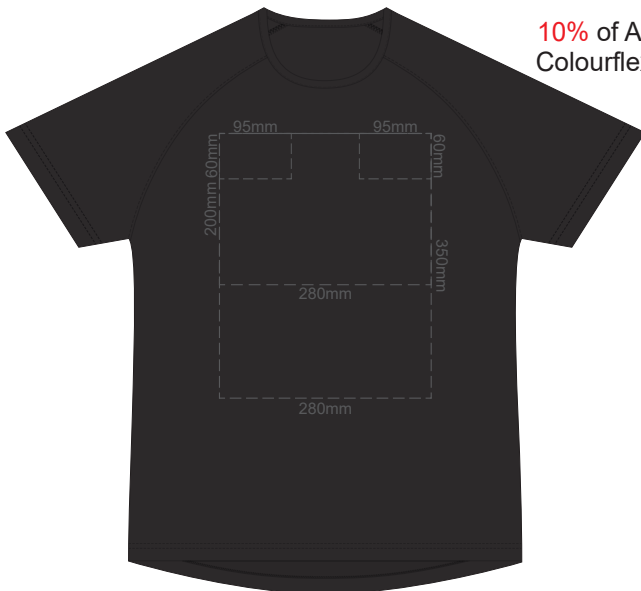

10% of Actual Size
Screen Print

10% of Actual Size
Screen Print

**MEN'S XL
LEFT SLEEVE**

**MEN'S XL
RIGHT SLEEVE**

**MEN'S 2XL
LEFT SLEEVE**

**MEN'S 2XL
RIGHT SLEEVE**

**MEN'S 3XL
LEFT SLEEVE**

**MEN'S 3XL
RIGHT SLEEVE**

**MEN'S 4XL
LEFT SLEEVE**

**MEN'S 4XL
RIGHT SLEEVE**

10% of Actual Size
Colourflex Transfer

FRONT MEN'S EXTRA SMALL

Print area 280x200mm can be rotated to best suit.

BACK MEN'S EXTRA SMALL

Print area 280x200mm can be rotated to best suit.

10% of Actual Size
Colourflex Transfer

FRONT MEN'S SMALL

Print area 280x200mm can be rotated to best suit.

BACK MEN'S SMALL

Print area 280x200mm can be rotated to best suit.

10% of Actual Size
Colourflex Transfer

FRONT MEN'S MEDIUM

Print area 280x200mm can be rotated to best suit.

BACK MEN'S MEDIUM

Print area 280x200mm can be rotated to best suit.

10% of Actual Size
Colourflex Transfer

FRONT MEN'S LARGE

Print area 280x200mm can be rotated to best suit.