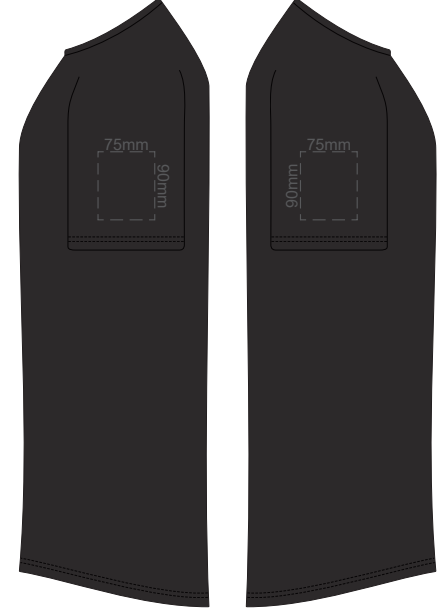

MEN'S LARGE
LEFT SLEEVE

MEN'S LARGE
RIGHT SLEEVE

10% of Actual Size
Colourflex Transfer