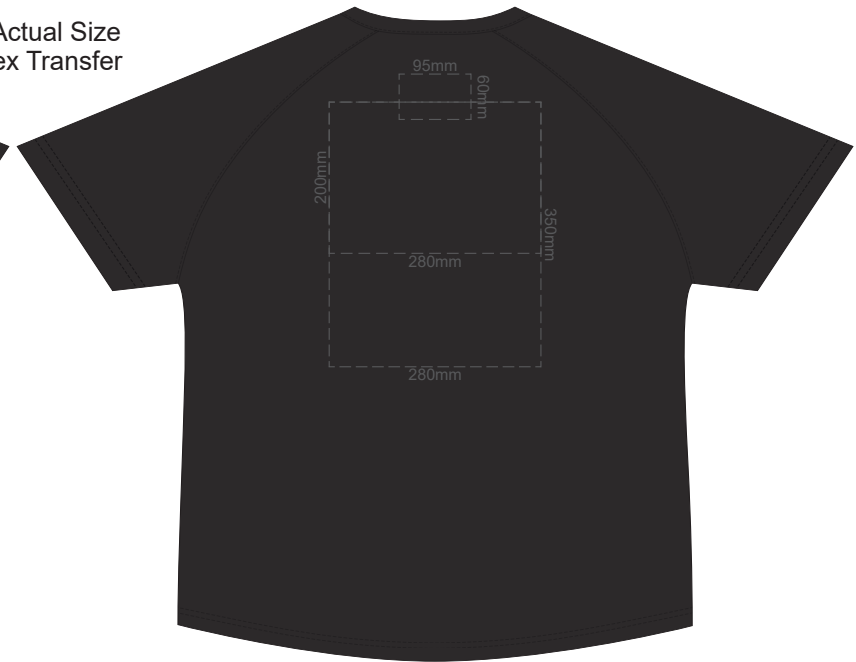

BACK MEN'S LARGE

Print area 280x200mm can be rotated to best suit.

10% of Actual Size
Colourflex Transfer

FRONT MEN'S XL

Print area 280x200mm can be rotated to best suit.

BACK MEN'S XL

Print area 280x200mm can be rotated to best suit.

10% of Actual Size
Colourflex Transfer

FRONT MEN'S 2XL

Print area 280x200mm can be rotated to best suit.

BACK MEN'S 2XL

Print area 280x200mm can be rotated to best suit.

10% of Actual Size
Colourflex Transfer

FRONT MEN'S 3XL

Print area 280x200mm can be rotated to best suit.

BACK MEN'S 3XL

Print area 280x200mm can be rotated to best suit.

10% of Actual Size
Colourflex Transfer

FRONT MEN'S 4XL

Print area 280x200mm can be rotated to best suit.

BACK MEN'S 4XL

Print area 280x200mm can be rotated to best suit.

10% of Actual Size
Colourflex Transfer

MEN'S XS
LEFT SLEEVE

MEN'S XS
RIGHT SLEEVE

10% of Actual Size
Colourflex Transfer

MEN'S SMALL
LEFT SLEEVE