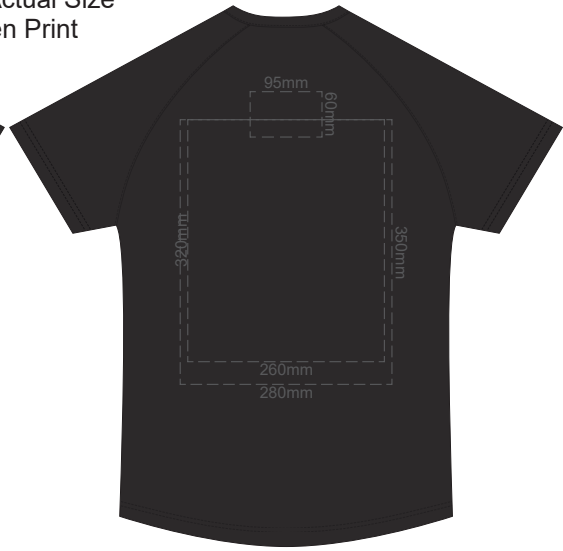

10% of Actual Size
Screen Print

FRONT MEN'S EXTRA SMALL

BACK MEN'S EXTRA SMALL

10% of Actual Size
Screen Print

FRONT MEN'S SMALL

BACK MEN'S SMALL

10% of Actual Size
Screen Print

FRONT MEN'S MEDIUM

BACK MEN'S MEDIUM

10% of Actual Size
Screen Print

FRONT MEN'S LARGE

BACK MEN'S LARGE

10% of Actual Size
Screen Print

FRONT MEN'S XL

BACK MEN'S XL

10% of Actual Size
Screen Print

FRONT MEN'S 2XL

BACK MEN'S 2XL

10% of Actual Size
Screen Print

FRONT MEN'S 3XL

BACK MEN'S 3XL

10% of Actual Size
Screen Print

FRONT MEN'S 4XL

BACK MEN'S 4XL

10% of Actual Size
Colourflex Transfer

FRONT MEN'S 2XL

Print area 280x200mm can be rotated to best suit.

BACK MEN'S 2XL

Print area 280x200mm can be rotated to best suit.

10% of Actual Size
Colourflex Transfer