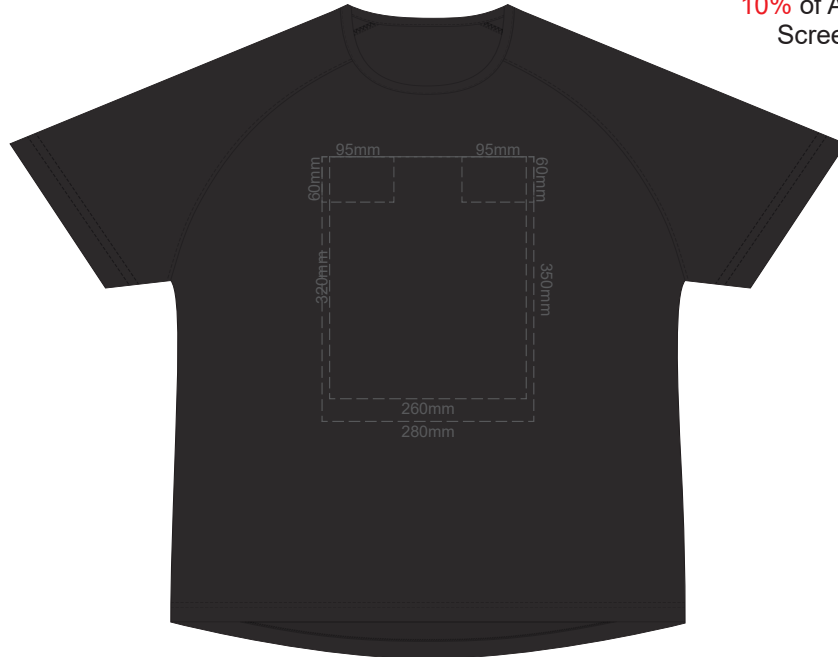

10% of Actual Size
Screen Print

FRONT MEN'S EXTRA SMALL

BACK MEN'S EXTRA SMALL

10% of Actual Size
Screen Print

FRONT MEN'S SMALL

BACK MEN'S SMALL

10% of Actual Size
Screen Print

FRONT MEN'S MEDIUM

BACK MEN'S MEDIUM

10% of Actual Size
Screen Print

FRONT MEN'S LARGE

BACK MEN'S LARGE

10% of Actual Size
Screen Print

FRONT MEN'S XL

BACK MEN'S XL

10% of Actual Size
Screen Print

FRONT MEN'S 2XL

BACK MEN'S 2XL

10% of Actual Size
Screen Print

FRONT MEN'S 3XL

BACK MEN'S 3XL

10% of Actual Size
Screen Print

FRONT MEN'S 4XL

BACK MEN'S 4XL

10% of Actual Size
Screen Print

10% of Actual Size
Screen Print

10% of Actual Size
Screen Print

10% of Actual Size
Screen Print

**MEN'S XS
LEFT SLEEVE**

**MEN'S XS
RIGHT SLEEVE**

**MEN'S SMALL
LEFT SLEEVE**