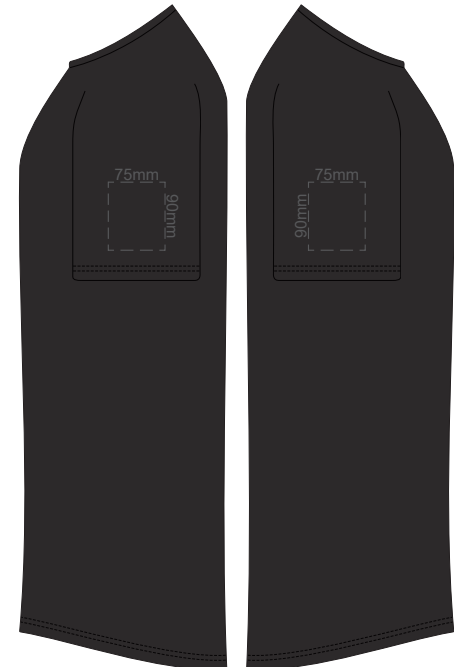

**MEN'S SMALL
RIGHT SLEEVE**

**MEN'S MEDIUM
LEFT SLEEVE**

**MEN'S MEDIUM
RIGHT SLEEVE**

**MEN'S LARGE
LEFT SLEEVE**

**MEN'S LARGE
RIGHT SLEEVE**

10% of Actual Size
Screen Print

10% of Actual Size
Screen Print

10% of Actual Size
Screen Print

10% of Actual Size
Screen Print

**MEN'S XL
LEFT SLEEVE**

**MEN'S XL
RIGHT SLEEVE**

**MEN'S 2XL
LEFT SLEEVE**

**MEN'S 2XL
RIGHT SLEEVE**

**MEN'S 3XL
LEFT SLEEVE**

**MEN'S 3XL
RIGHT SLEEVE**

**MEN'S 4XL
LEFT SLEEVE**

**MEN'S 4XL
RIGHT SLEEVE**

10% of Actual Size
Colourflex Transfer

FRONT MEN'S EXTRA SMALL

Print area 280x200mm can be rotated to best suit.

BACK MEN'S EXTRA SMALL

Print area 280x200mm can be rotated to best suit.

10% of Actual Size
Colourflex Transfer

FRONT MEN'S SMALL

Print area 280x200mm can be rotated to best suit.

BACK MEN'S SMALL

Print area 280x200mm can be rotated to best suit.

10% of Actual Size
Colourflex Transfer