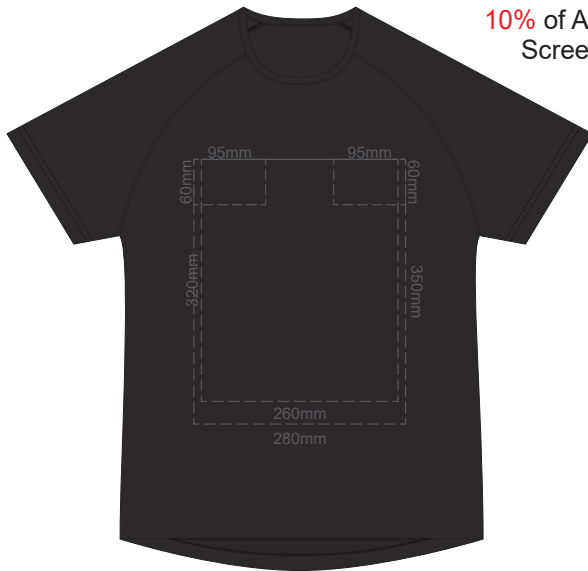

10% of Actual Size
Screen Print

FRONT MEN'S EXTRA SMALL

BACK MEN'S EXTRA SMALL

10% of Actual Size
Screen Print

FRONT MEN'S SMALL

BACK MEN'S SMALL

10% of Actual Size
Screen Print

FRONT MEN'S MEDIUM

BACK MEN'S MEDIUM

10% of Actual Size
Screen Print

FRONT MEN'S LARGE

BACK MEN'S LARGE

10% of Actual Size
Screen Print

FRONT MEN'S XL

BACK MEN'S XL

10% of Actual Size
Screen Print

FRONT MEN'S 2XL

BACK MEN'S 2XL

10% of Actual Size
Screen Print

FRONT MEN'S 3XL

BACK MEN'S 3XL

10% of Actual Size
Screen Print

FRONT MEN'S 4XL

BACK MEN'S 4XL

10% of Actual Size
Colourflex Transfer

FRONT MEN'S 2XL

Print area 280x200mm can be rotated to best suit.

BACK MEN'S 2XL

Print area 280x200mm can be rotated to best suit.

10% of Actual Size
Colourflex Transfer