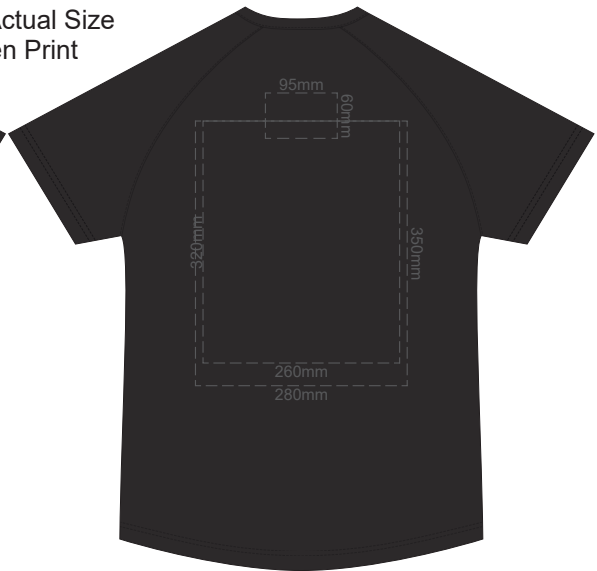

10% of Actual Size
Screen Print

FRONT MEN'S EXTRA SMALL

BACK MEN'S EXTRA SMALL

10% of Actual Size
Screen Print

FRONT MEN'S SMALL

BACK MEN'S SMALL

10% of Actual Size
Screen Print

FRONT MEN'S MEDIUM

BACK MEN'S MEDIUM

10% of Actual Size
Screen Print

FRONT MEN'S LARGE

BACK MEN'S LARGE

10% of Actual Size
Screen Print

FRONT MEN'S XL

BACK MEN'S XL

10% of Actual Size
Screen Print

BACK MEN'S LARGE

Print area 280x200mm can be rotated to best suit.

10% of Actual Size
Colourflex Transfer

FRONT MEN'S XL

Print area 280x200mm can be rotated to best suit.

BACK MEN'S XL

Print area 280x200mm can be rotated to best suit.

10% of Actual Size
Colourflex Transfer

FRONT MEN'S 2XL

Print area 280x200mm can be rotated to best suit.

BACK MEN'S 2XL

Print area 280x200mm can be rotated to best suit.

10% of Actual Size
Colourflex Transfer