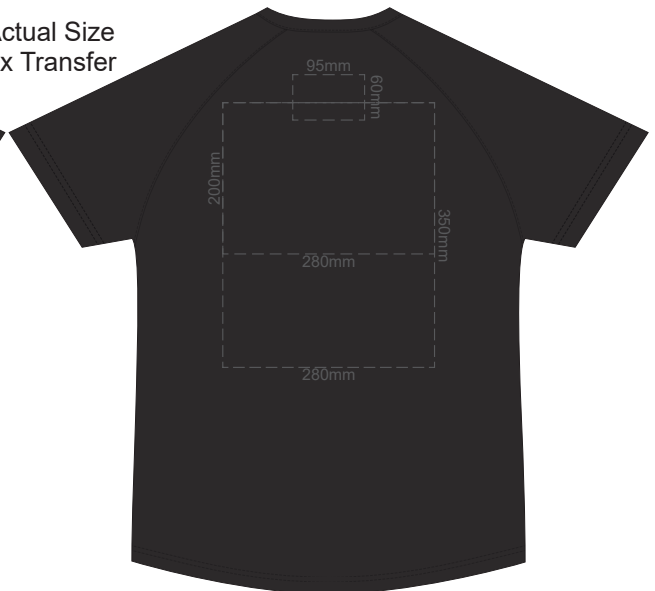

**MEN'S 4XL
LEFT SLEEVE**

**MEN'S 4XL
RIGHT SLEEVE**

10% of Actual Size
Colourflex Transfer

FRONT MEN'S EXTRA SMALL

Print area 280x200mm can be rotated to best suit.

BACK MEN'S EXTRA SMALL

Print area 280x200mm can be rotated to best suit.

10% of Actual Size
Colourflex Transfer

FRONT MEN'S SMALL

Print area 280x200mm can be rotated to best suit.

BACK MEN'S SMALL

Print area 280x200mm can be rotated to best suit.

10% of Actual Size
Colourflex Transfer

FRONT MEN'S MEDIUM

Print area 280x200mm can be rotated to best suit.

BACK MEN'S MEDIUM

Print area 280x200mm can be rotated to best suit.

10% of Actual Size
Colourflex Transfer

FRONT MEN'S LARGE

Print area 280x200mm can be rotated to best suit.

10% of Actual Size
Colourflex Transfer

FRONT MEN'S 2XL

Print area 280x200mm can be rotated to best suit.

BACK MEN'S 2XL

Print area 280x200mm can be rotated to best suit.

10% of Actual Size
Colourflex Transfer