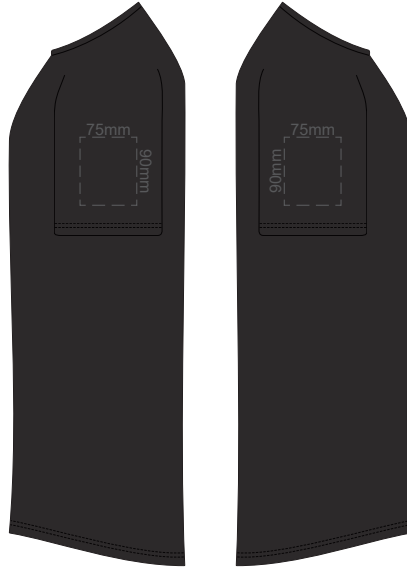

FRONT MEN'S 3XL

Print area 280x200mm can be rotated to best suit.

BACK MEN'S 3XL

Print area 280x200mm can be rotated to best suit.

10% of Actual Size
Colourflex Transfer

FRONT MEN'S 4XL

Print area 280x200mm can be rotated to best suit.

BACK MEN'S 4XL

Print area 280x200mm can be rotated to best suit.

10% of Actual Size
Colourflex Transfer

MEN'S XS
LEFT SLEEVE

MEN'S XS
RIGHT SLEEVE

10% of Actual Size
Colourflex Transfer

MEN'S SMALL
LEFT SLEEVE

MEN'S SMALL
RIGHT SLEEVE

10% of Actual Size
Colourflex Transfer

MEN'S MEDIUM
LEFT SLEEVE

MEN'S MEDIUM
RIGHT SLEEVE

10% of Actual Size
Colourflex Transfer

MEN'S LARGE
LEFT SLEEVE

MEN'S LARGE
RIGHT SLEEVE

10% of Actual Size
Colourflex Transfer

MEN'S XL
LEFT SLEEVE

MEN'S XL
RIGHT SLEEVE

10% of Actual Size
Colourflex Transfer

MEN'S 2XL
LEFT SLEEVE

MEN'S 2XL
RIGHT SLEEVE

10% of Actual Size
Colourflex Transfer

MEN'S 3XL
LEFT SLEEVE

MEN'S 3XL
RIGHT SLEEVE