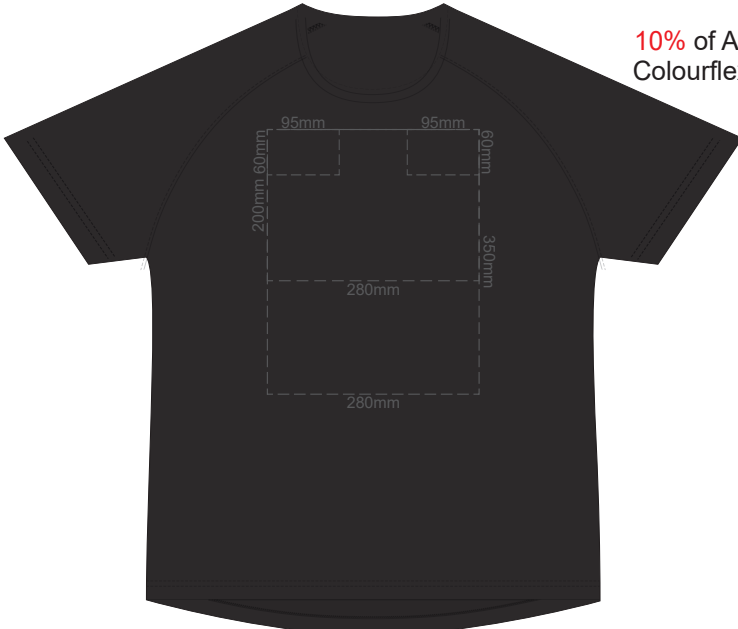

**MEN'S 4XL
LEFT SLEEVE**

**MEN'S 4XL
RIGHT SLEEVE**

10% of Actual Size
Colourflex Transfer

FRONT MEN'S EXTRA SMALL

Print area 280x200mm can be rotated to best suit.

BACK MEN'S EXTRA SMALL

Print area 280x200mm can be rotated to best suit.

10% of Actual Size
Colourflex Transfer

FRONT MEN'S SMALL

Print area 280x200mm can be rotated to best suit.

BACK MEN'S SMALL

Print area 280x200mm can be rotated to best suit.

10% of Actual Size
Colourflex Transfer

FRONT MEN'S MEDIUM

Print area 280x200mm can be rotated to best suit.

BACK MEN'S MEDIUM

Print area 280x200mm can be rotated to best suit.

10% of Actual Size
Colourflex Transfer

FRONT MEN'S LARGE

Print area 280x200mm can be rotated to best suit.

BACK MEN'S LARGE

Print area 280x200mm can be rotated to best suit.

10% of Actual Size
Colourflex Transfer

FRONT MEN'S XL

Print area 280x200mm can be rotated to best suit.

BACK MEN'S XL

Print area 280x200mm can be rotated to best suit.