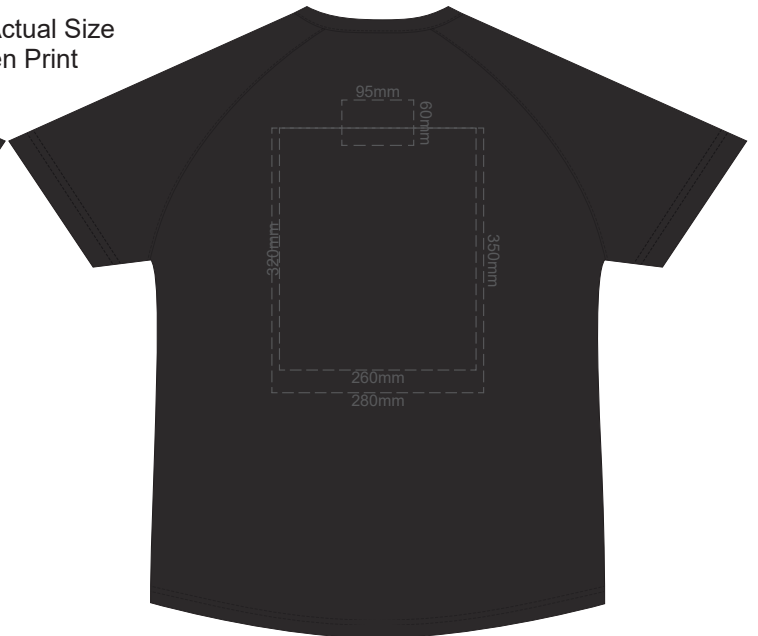

10% of Actual Size
Screen Print

FRONT MEN'S EXTRA SMALL

BACK MEN'S EXTRA SMALL

10% of Actual Size
Screen Print

FRONT MEN'S SMALL

BACK MEN'S SMALL

10% of Actual Size
Screen Print

FRONT MEN'S MEDIUM

BACK MEN'S MEDIUM

10% of Actual Size
Screen Print

FRONT MEN'S LARGE

BACK MEN'S LARGE

10% of Actual Size
Screen Print

FRONT MEN'S XL

BACK MEN'S XL

10% of Actual Size
Screen Print

FRONT MEN'S 2XL

BACK MEN'S 2XL

10% of Actual Size
Screen Print

FRONT MEN'S 3XL

BACK MEN'S 3XL

10% of Actual Size
Screen Print

FRONT MEN'S 4XL

BACK MEN'S 4XL

10% of Actual Size
Screen Print

10% of Actual Size
Screen Print

10% of Actual Size
Screen Print

10% of Actual Size
Screen Print

**MEN'S XS
LEFT SLEEVE**

**MEN'S XS
RIGHT SLEEVE**

**MEN'S SMALL
LEFT SLEEVE**