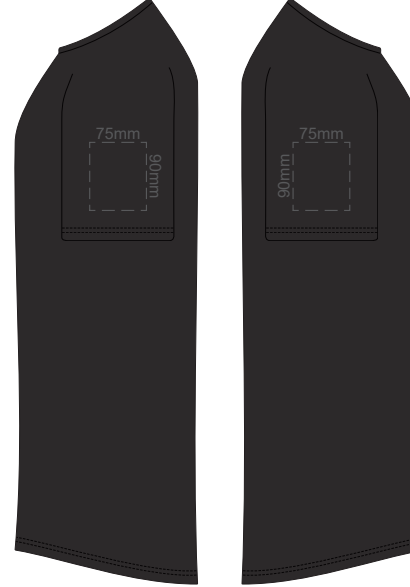

FRONT MEN'S 3XL

Print area 280x200mm can be rotated to best suit.

BACK MEN'S 3XL

Print area 280x200mm can be rotated to best suit.

10% of Actual Size
Colourflex Transfer

FRONT MEN'S 4XL

Print area 280x200mm can be rotated to best suit.

BACK MEN'S 4XL

Print area 280x200mm can be rotated to best suit.

10% of Actual Size
Colourflex Transfer

MEN'S XS
LEFT SLEEVE

MEN'S XS
RIGHT SLEEVE

10% of Actual Size
Colourflex Transfer

MEN'S SMALL
LEFT SLEEVE

MEN'S SMALL
RIGHT SLEEVE

10% of Actual Size
Colourflex Transfer

MEN'S MEDIUM
LEFT SLEEVE

MEN'S MEDIUM
RIGHT SLEEVE

10% of Actual Size
Colourflex Transfer

MEN'S LARGE
LEFT SLEEVE

MEN'S LARGE
RIGHT SLEEVE

10% of Actual Size
Colourflex Transfer

MEN'S XL
LEFT SLEEVE

MEN'S XL
RIGHT SLEEVE

10% of Actual Size
Colourflex Transfer

MEN'S 2XL
LEFT SLEEVE

MEN'S 2XL
RIGHT SLEEVE

10% of Actual Size
Colourflex Transfer

MEN'S 3XL
LEFT SLEEVE

MEN'S 3XL
RIGHT SLEEVE