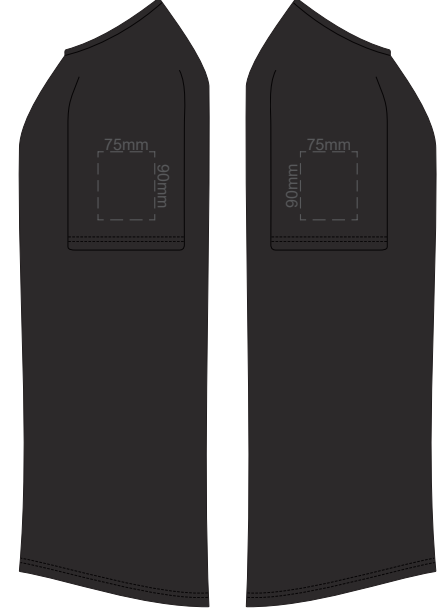

FRONT MEN'S 2XL

BACK MEN'S 2XL

10% of Actual Size
Screen Print

FRONT MEN'S 3XL

BACK MEN'S 3XL

10% of Actual Size
Screen Print

FRONT MEN'S 4XL

BACK MEN'S 4XL

10% of Actual Size
Screen Print

10% of Actual Size
Screen Print

10% of Actual Size
Screen Print

10% of Actual Size
Screen Print

**MEN'S XS
LEFT SLEEVE**

**MEN'S XS
RIGHT SLEEVE**

**MEN'S SMALL
LEFT SLEEVE**

**MEN'S SMALL
RIGHT SLEEVE**

**MEN'S MEDIUM
LEFT SLEEVE**

**MEN'S MEDIUM
RIGHT SLEEVE**

**MEN'S LARGE
LEFT SLEEVE**

**MEN'S LARGE
RIGHT SLEEVE**

10% of Actual Size
Screen Print

10% of Actual Size
Screen Print

10% of Actual Size
Screen Print

10% of Actual Size
Screen Print

**MEN'S XL
LEFT SLEEVE**

**MEN'S XL
RIGHT SLEEVE**

**MEN'S 2XL
LEFT SLEEVE**

**MEN'S 2XL
RIGHT SLEEVE**

**MEN'S 3XL
LEFT SLEEVE**

**MEN'S 3XL
RIGHT SLEEVE**