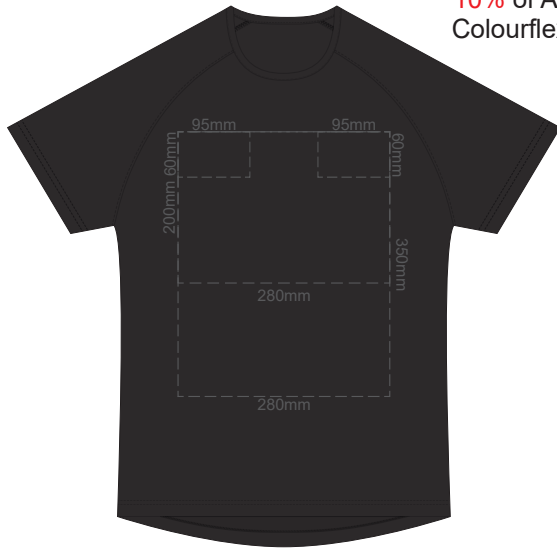

**MEN'S XL
LEFT SLEEVE**

**MEN'S XL
RIGHT SLEEVE**

**MEN'S 2XL
LEFT SLEEVE**

10% of Actual Size
Colourflex Transfer

FRONT MEN'S EXTRA SMALL

Print area 280x200mm can be rotated to best suit.