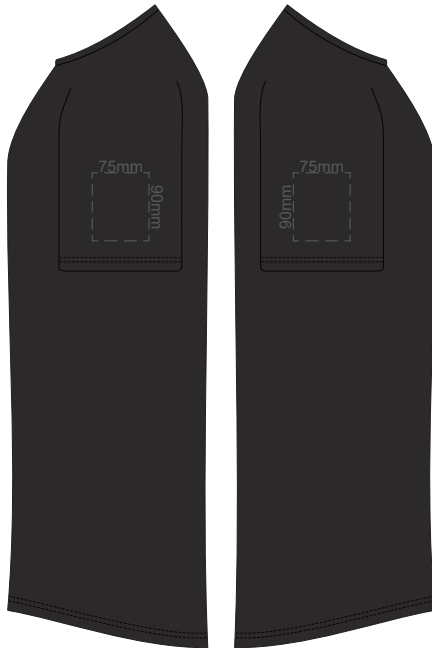

**MEN'S 2XL
LEFT SLEEVE**

**MEN'S 2XL
RIGHT SLEEVE**