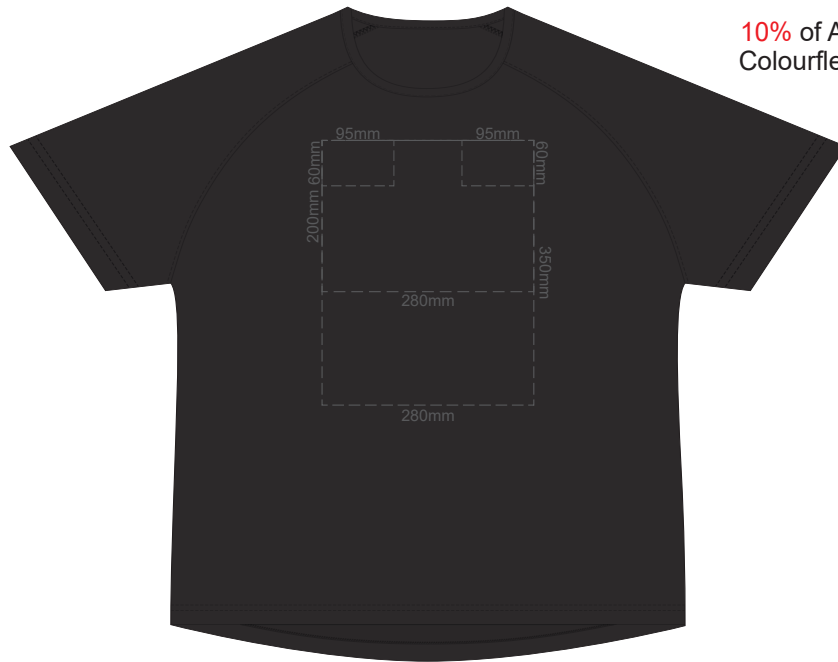

BACK MEN'S LARGE

Print area 280x200mm can be rotated to best suit.

10% of Actual Size
Colourflex Transfer

FRONT MEN'S XL

Print area 280x200mm can be rotated to best suit.

BACK MEN'S XL

Print area 280x200mm can be rotated to best suit.

10% of Actual Size
Colourflex Transfer

FRONT MEN'S 2XL

Print area 280x200mm can be rotated to best suit.

BACK MEN'S 2XL

Print area 280x200mm can be rotated to best suit.

10% of Actual Size
Colourflex Transfer

FRONT MEN'S 3XL

Print area 280x200mm can be rotated to best suit.

BACK MEN'S 3XL

Print area 280x200mm can be rotated to best suit.

10% of Actual Size
Colourflex Transfer

FRONT MEN'S 4XL

Print area 280x200mm can be rotated to best suit.

BACK MEN'S 4XL

Print area 280x200mm can be rotated to best suit.

10% of Actual Size
Colourflex Transfer

MEN'S XS
LEFT SLEEVE

MEN'S XS
RIGHT SLEEVE

10% of Actual Size
Colourflex Transfer

MEN'S SMALL
LEFT SLEEVE