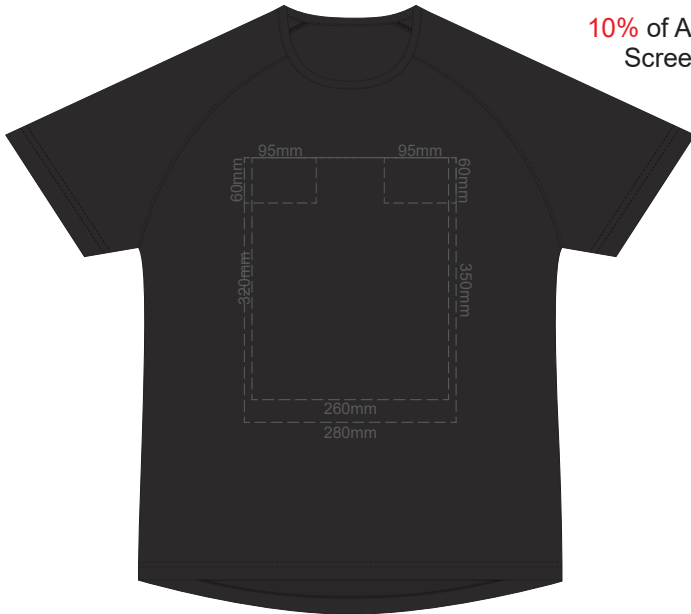

10% of Actual Size
Screen Print

FRONT MEN'S EXTRA SMALL

BACK MEN'S EXTRA SMALL

10% of Actual Size
Screen Print

FRONT MEN'S SMALL

BACK MEN'S SMALL

10% of Actual Size
Screen Print

FRONT MEN'S MEDIUM

BACK MEN'S MEDIUM

10% of Actual Size
Screen Print

FRONT MEN'S LARGE

BACK MEN'S LARGE

10% of Actual Size
Screen Print

FRONT MEN'S XL

BACK MEN'S XL

10% of Actual Size
Screen Print

FRONT MEN'S 2XL

BACK MEN'S 2XL

10% of Actual Size
Screen Print

FRONT MEN'S 3XL

BACK MEN'S 3XL

10% of Actual Size
Screen Print

FRONT MEN'S 4XL

BACK MEN'S 4XL

10% of Actual Size
Screen Print

10% of Actual Size
Screen Print

10% of Actual Size
Screen Print

10% of Actual Size
Screen Print

**MEN'S XS
LEFT SLEEVE**

**MEN'S XS
RIGHT SLEEVE**

**MEN'S SMALL
LEFT SLEEVE**