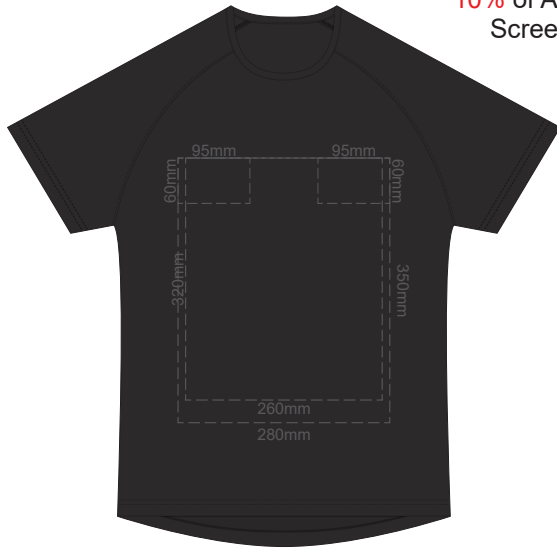

10% of Actual Size
Screen Print

FRONT MEN'S EXTRA SMALL

BACK MEN'S EXTRA SMALL

10% of Actual Size
Screen Print

FRONT MEN'S SMALL

BACK MEN'S SMALL

10% of Actual Size
Screen Print

FRONT MEN'S MEDIUM

BACK MEN'S MEDIUM

10% of Actual Size
Screen Print

FRONT MEN'S LARGE

BACK MEN'S LARGE

10% of Actual Size
Screen Print

FRONT MEN'S XL

BACK MEN'S XL

10% of Actual Size
Screen Print

FRONT MEN'S 2XL

BACK MEN'S 2XL

10% of Actual Size
Screen Print

FRONT MEN'S 3XL

BACK MEN'S 3XL

10% of Actual Size
Screen Print

FRONT MEN'S 4XL

BACK MEN'S 4XL

10% of Actual Size
Colourflex Transfer

FRONT MEN'S 2XL

Print area 280x200mm can be rotated to best suit.

BACK MEN'S 2XL

Print area 280x200mm can be rotated to best suit.

10% of Actual Size
Colourflex Transfer