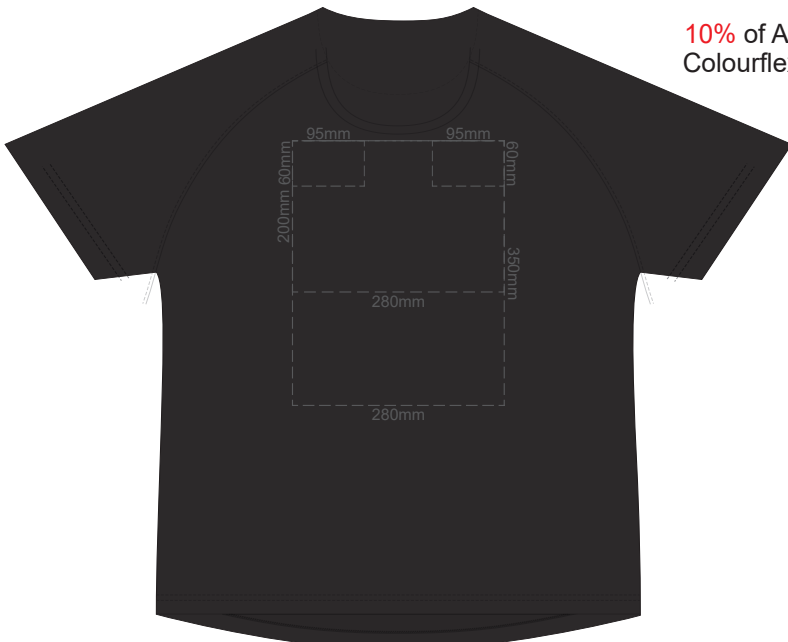

10% of Actual Size
Colourflex Transfer

FRONT MEN'S SMALL

Print area 280x200mm can be rotated to best suit.

BACK MEN'S SMALL

Print area 280x200mm can be rotated to best suit.

10% of Actual Size
Colourflex Transfer

FRONT MEN'S MEDIUM

Print area 280x200mm can be rotated to best suit.

BACK MEN'S MEDIUM

Print area 280x200mm can be rotated to best suit.

10% of Actual Size
Colourflex Transfer

FRONT MEN'S LARGE

Print area 280x200mm can be rotated to best suit.

BACK MEN'S LARGE

Print area 280x200mm can be rotated to best suit.

10% of Actual Size
Colourflex Transfer

FRONT MEN'S XL

Print area 280x200mm can be rotated to best suit.

BACK MEN'S XL

Print area 280x200mm can be rotated to best suit.

10% of Actual Size
Colourflex Transfer

FRONT MEN'S 2XL

Print area 280x200mm can be rotated to best suit.

BACK MEN'S 2XL

Print area 280x200mm can be rotated to best suit.

10% of Actual Size
Colourflex Transfer