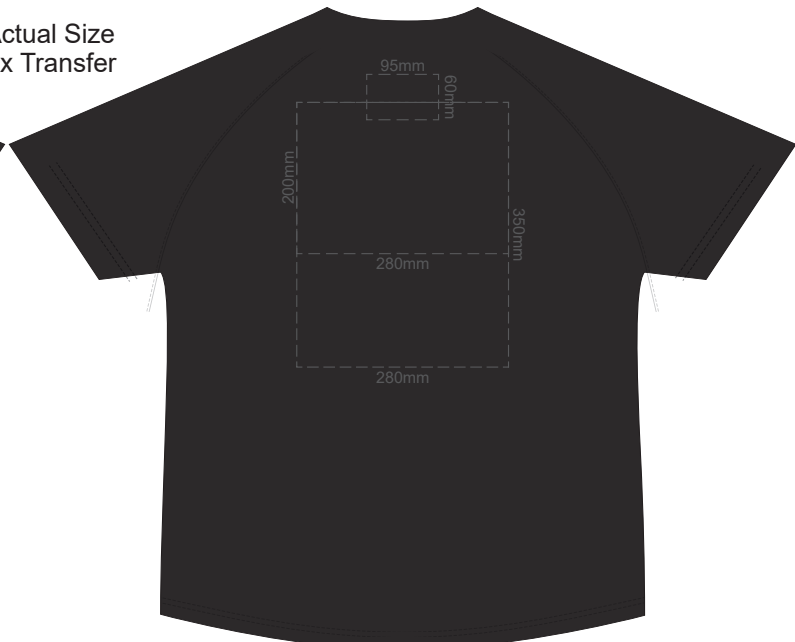

10% of Actual Size
Colourflex Transfer

FRONT MEN'S SMALL

Print area 280x200mm can be rotated to best suit.

BACK MEN'S SMALL

Print area 280x200mm can be rotated to best suit.

10% of Actual Size
Colourflex Transfer

FRONT MEN'S MEDIUM

Print area 280x200mm can be rotated to best suit.

BACK MEN'S MEDIUM

Print area 280x200mm can be rotated to best suit.

10% of Actual Size
Colourflex Transfer

FRONT MEN'S LARGE

Print area 280x200mm can be rotated to best suit.

BACK MEN'S LARGE

Print area 280x200mm can be rotated to best suit.

10% of Actual Size
Colourflex Transfer

FRONT MEN'S XL

Print area 280x200mm can be rotated to best suit.

BACK MEN'S XL

Print area 280x200mm can be rotated to best suit.

10% of Actual Size
Colourflex Transfer

FRONT MEN'S 2XL

Print area 280x200mm can be rotated to best suit.

BACK MEN'S 2XL

Print area 280x200mm can be rotated to best suit.

10% of Actual Size
Colourflex Transfer