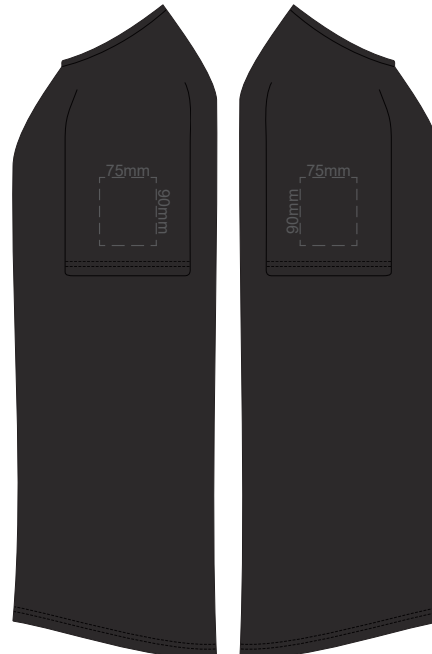

**MEN'S SMALL
RIGHT SLEEVE**

**MEN'S MEDIUM
LEFT SLEEVE**

**MEN'S MEDIUM
RIGHT SLEEVE**

**MEN'S LARGE
LEFT SLEEVE**

**MEN'S LARGE
RIGHT SLEEVE**

10% of Actual Size
Screen Print

10% of Actual Size
Screen Print

10% of Actual Size
Screen Print

10% of Actual Size
Screen Print

**MEN'S XL
LEFT SLEEVE**

**MEN'S XL
RIGHT SLEEVE**

**MEN'S 2XL
LEFT SLEEVE**

**MEN'S 2XL
RIGHT SLEEVE**

**MEN'S 3XL
LEFT SLEEVE**

**MEN'S 3XL
RIGHT SLEEVE**

**MEN'S 4XL
LEFT SLEEVE**

**MEN'S 4XL
RIGHT SLEEVE**

10% of Actual Size
Colourflex Transfer

FRONT MEN'S EXTRA SMALL

Print area 280x200mm can be rotated to best suit.

BACK MEN'S EXTRA SMALL

Print area 280x200mm can be rotated to best suit.

10% of Actual Size
Colourflex Transfer

FRONT MEN'S SMALL

Print area 280x200mm can be rotated to best suit.

BACK MEN'S SMALL

Print area 280x200mm can be rotated to best suit.

10% of Actual Size
Colourflex Transfer