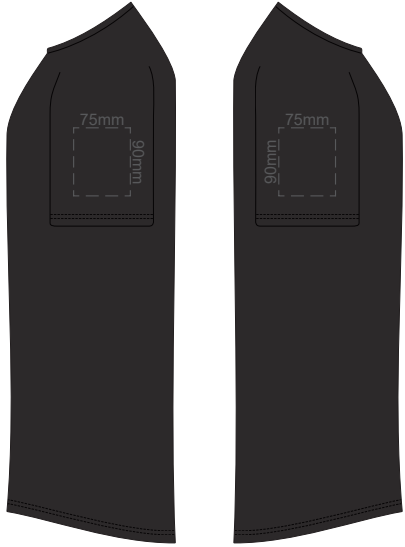

BACK MEN'S MEDIUM

10% of Actual Size
Screen Print

FRONT MEN'S LARGE

BACK MEN'S LARGE

10% of Actual Size
Screen Print

FRONT MEN'S XL

BACK MEN'S XL

10% of Actual Size
Screen Print

FRONT MEN'S 2XL

BACK MEN'S 2XL

10% of Actual Size
Screen Print

FRONT MEN'S 3XL

BACK MEN'S 3XL

10% of Actual Size
Screen Print

FRONT MEN'S 4XL

BACK MEN'S 4XL

10% of Actual Size
Screen Print

10% of Actual Size
Screen Print

10% of Actual Size
Screen Print

10% of Actual Size
Screen Print

**MEN'S XS
LEFT SLEEVE**

**MEN'S XS
RIGHT SLEEVE**

**MEN'S SMALL
LEFT SLEEVE**

**MEN'S SMALL
RIGHT SLEEVE**

**MEN'S MEDIUM
LEFT SLEEVE**

**MEN'S MEDIUM
RIGHT SLEEVE**

**MEN'S LARGE
LEFT SLEEVE**

**MEN'S LARGE
RIGHT SLEEVE**

10% of Actual Size
Screen Print

10% of Actual Size
Screen Print