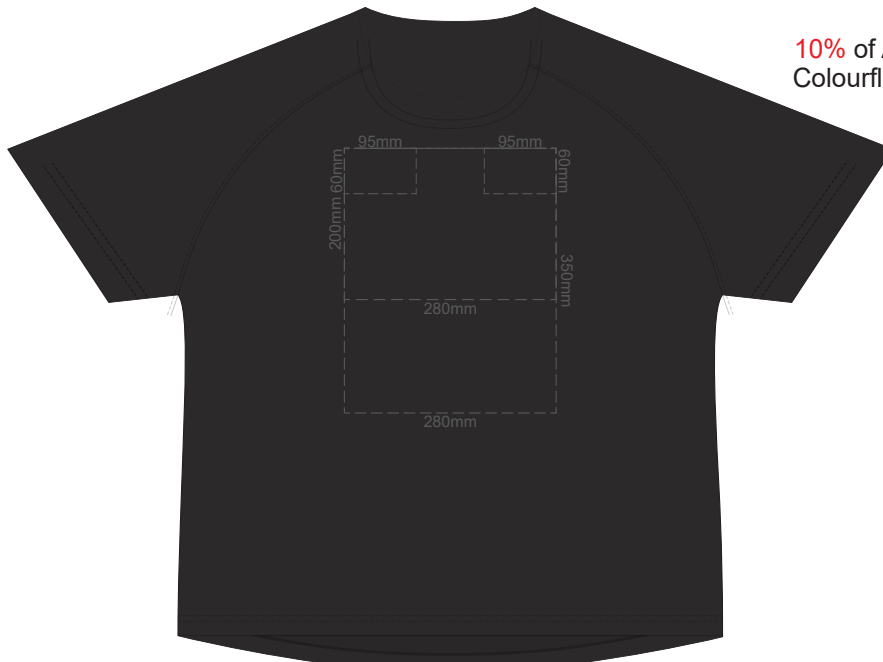

10% of Actual Size
Colourflex Transfer

FRONT MEN'S 2XL

Print area 280x200mm can be rotated to best suit.

BACK MEN'S 2XL

Print area 280x200mm can be rotated to best suit.

10% of Actual Size
Colourflex Transfer

FRONT MEN'S 3XL

Print area 280x200mm can be rotated to best suit.

BACK MEN'S 3XL

Print area 280x200mm can be rotated to best suit.

10% of Actual Size
Colourflex Transfer

FRONT MEN'S 4XL

Print area 280x200mm can be rotated to best suit.

BACK MEN'S 4XL

Print area 280x200mm can be rotated to best suit.

10% of Actual Size
Colourflex Transfer

MEN'S XS
LEFT SLEEVE

MEN'S XS
RIGHT SLEEVE

10% of Actual Size
Colourflex Transfer

MEN'S SMALL
LEFT SLEEVE