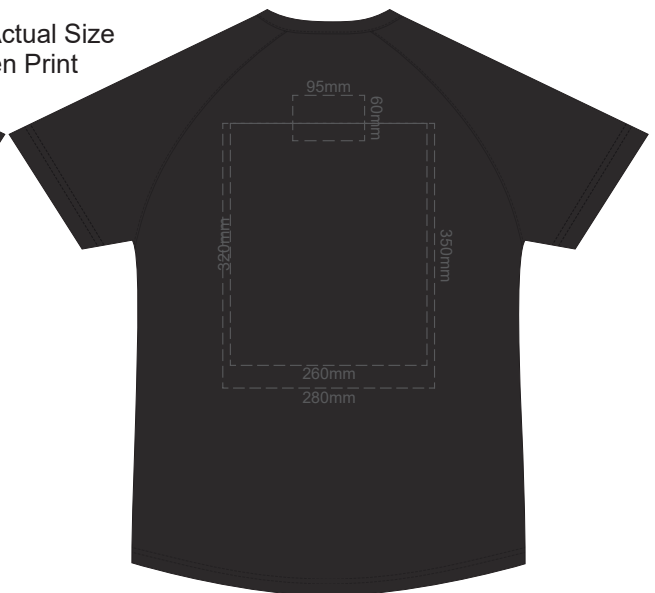

10% of Actual Size
Screen Print

FRONT MEN'S EXTRA SMALL

BACK MEN'S EXTRA SMALL

10% of Actual Size
Screen Print

FRONT MEN'S SMALL

BACK MEN'S SMALL

10% of Actual Size
Screen Print

FRONT MEN'S MEDIUM

BACK MEN'S MEDIUM

10% of Actual Size
Screen Print

FRONT MEN'S LARGE

BACK MEN'S LARGE

10% of Actual Size
Screen Print

FRONT MEN'S XL

BACK MEN'S XL

10% of Actual Size
Screen Print

**MEN'S 4XL
LEFT SLEEVE**

**MEN'S 4XL
RIGHT SLEEVE**

10% of Actual Size
Colourflex Transfer

FRONT MEN'S EXTRA SMALL

Print area 280x200mm can be rotated to best suit.

BACK MEN'S EXTRA SMALL

Print area 280x200mm can be rotated to best suit.

10% of Actual Size
Colourflex Transfer

FRONT MEN'S 2XL

Print area 280x200mm can be rotated to best suit.

BACK MEN'S 2XL

Print area 280x200mm can be rotated to best suit.

10% of Actual Size
Colourflex Transfer