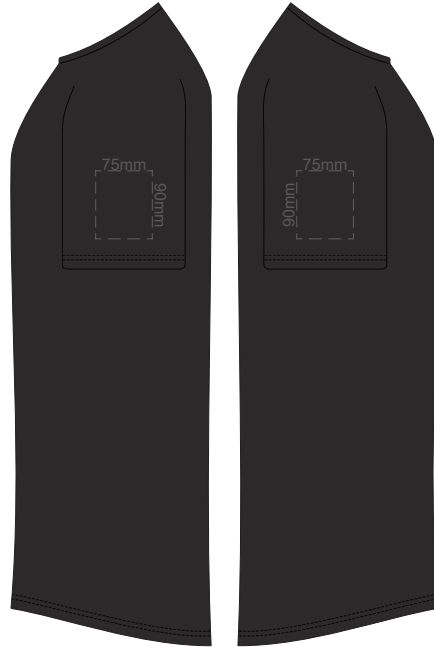

MEN'S 2XL
LEFT SLEEVE

MEN'S 2XL
RIGHT SLEEVE

10% of Actual Size
Colourflex Transfer