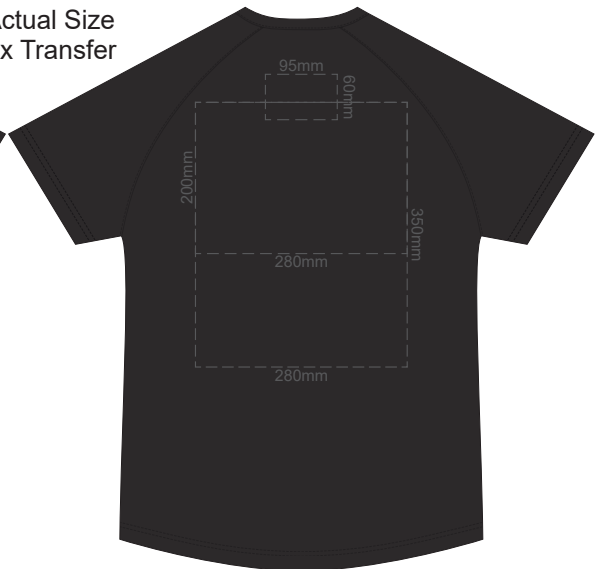

10% of Actual Size
Screen Print

10% of Actual Size
Screen Print

**MEN'S XL
LEFT SLEEVE**

**MEN'S XL
RIGHT SLEEVE**

**MEN'S 2XL
LEFT SLEEVE**

**MEN'S 2XL
RIGHT SLEEVE**

**MEN'S 3XL
LEFT SLEEVE**

**MEN'S 3XL
RIGHT SLEEVE**

**MEN'S 4XL
LEFT SLEEVE**

**MEN'S 4XL
RIGHT SLEEVE**

10% of Actual Size
Colourflex Transfer

FRONT MEN'S EXTRA SMALL

Print area 280x200mm can be rotated to best suit.

BACK MEN'S EXTRA SMALL

Print area 280x200mm can be rotated to best suit.

10% of Actual Size
Colourflex Transfer

FRONT MEN'S SMALL

Print area 280x200mm can be rotated to best suit.

BACK MEN'S SMALL

Print area 280x200mm can be rotated to best suit.

10% of Actual Size
Colourflex Transfer

FRONT MEN'S MEDIUM

Print area 280x200mm can be rotated to best suit.

BACK MEN'S MEDIUM

Print area 280x200mm can be rotated to best suit.

10% of Actual Size
Colourflex Transfer

FRONT MEN'S LARGE

Print area 280x200mm can be rotated to best suit.