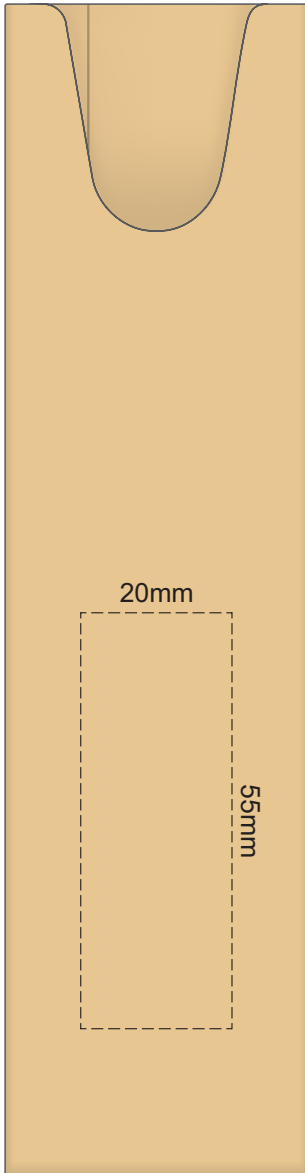

100% of Actual Size  
Screen Print (One Colour)

100% of Actual Size  
Pad Print

100% of Actual Size  
Direct Digital

100% of Actual Size  
Screen Print (One Colour)

100% of Actual Size  
Pad Print

POSITION E

100% of Actual Size  
Direct Digital

POSITION E

100% of Actual Size  
Pad Print (one side only)

100% of Actual Size  
Digital Packaging Print  
(one side only)

Digital Print is only available for natural option  
Artwork will be printed directly onto the product via CMYK printing (no white),  
colours will not be vibrant due to white ink not being available for this process.