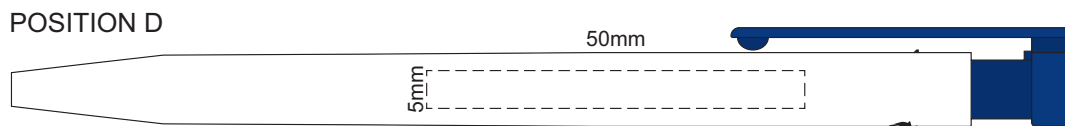

100% of Actual Size  
Screen Print (One Colour)

100% of Actual Size  
Pad Print

100% of Actual Size  
Direct Digital

100% of Actual Size  
Screen Print (One Colour)

100% of Actual Size  
Pad Print

POSITION E

100% of Actual Size  
Direct Digital

POSITION E

100% of Actual Size  
Pad Print (one side only)

100% of Actual Size  
Digital Packaging Print  
(one side only)

Digital Print is only available for natural option  
Artwork will be printed directly onto the product via CMYK printing (no white),  
colours will not be vibrant due to white ink not being available for this process.