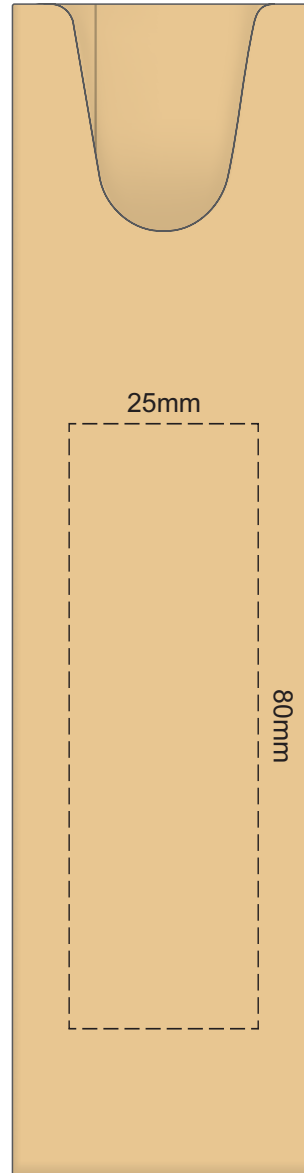

100% of Actual Size  
Screen Print (One Colour)

100% of Actual Size  
Pad Print

100% of Actual Size  
Direct Digital

100% of Actual Size  
Screen Print (One Colour)

100% of Actual Size  
Pad Print

POSITION E

100% of Actual Size  
Direct Digital

POSITION E

100% of Actual Size  
Pad Print (one side only)

100% of Actual Size  
Digital Packaging Print  
(one side only)

Digital Print is only available for natural option  
Artwork will be printed directly onto the product via CMYK printing (no white),  
colours will not be vibrant due to white ink not being available for this process.