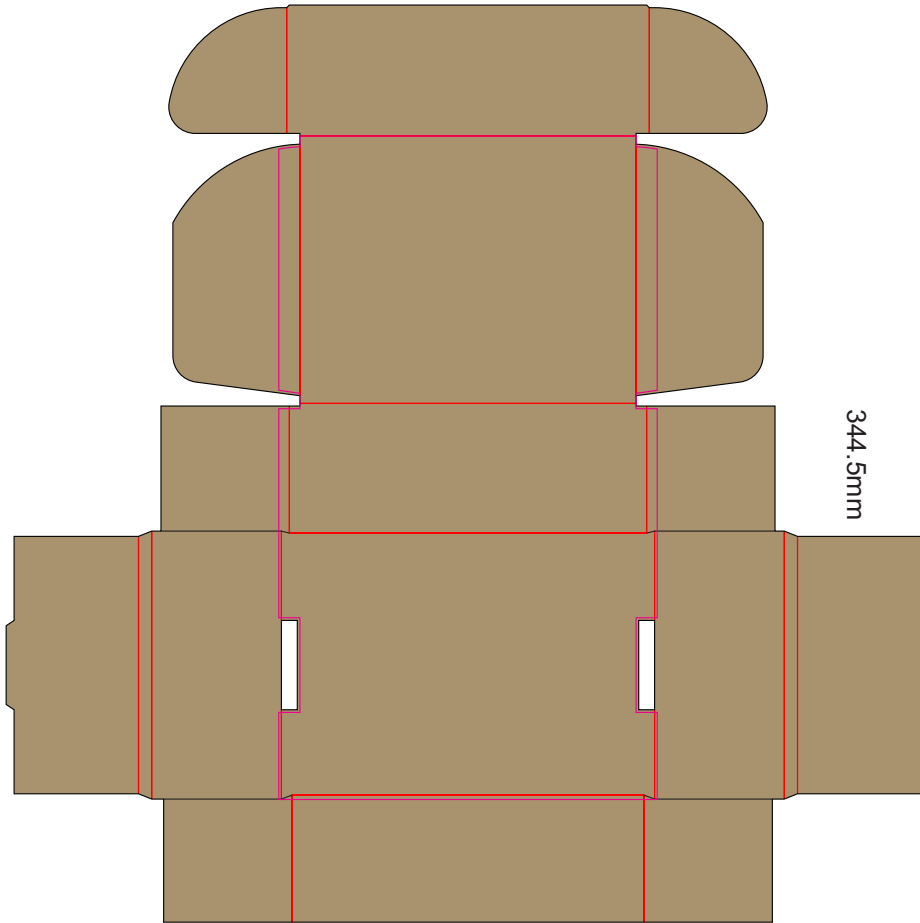

35% of Actual Size
 Digital Packaging Print
 337mm

Artwork will be printed onto a natural corrugated substrate via CYMK printing (no white), some colour variation and corrugation lines should be considered acceptable. Block colour artwork exceeding 50% coverage per panel cannot be achieved.

SIDE 1 - OUTSIDE

Black Lines - Cut Marks or Edges

Red Line - Fold Marks

Pink Line = Bleed off to here

There will be no bleed on the leading edge

35% of Actual Size
Digital Packaging Print

143mm

344.5mm

Artwork will be printed onto a natural corrugated substrate via CYMK printing (no white), some colour variation and corrugation lines should be considered acceptable. Block colour artwork exceeding 50% coverage per panel cannot be achieved.

SIDE 2 - INSIDE

Black Lines - Cut Marks or Edges

Red Line - Fold Marks

Pink Line = Bleed off to here

There will be no bleed on the leading edge