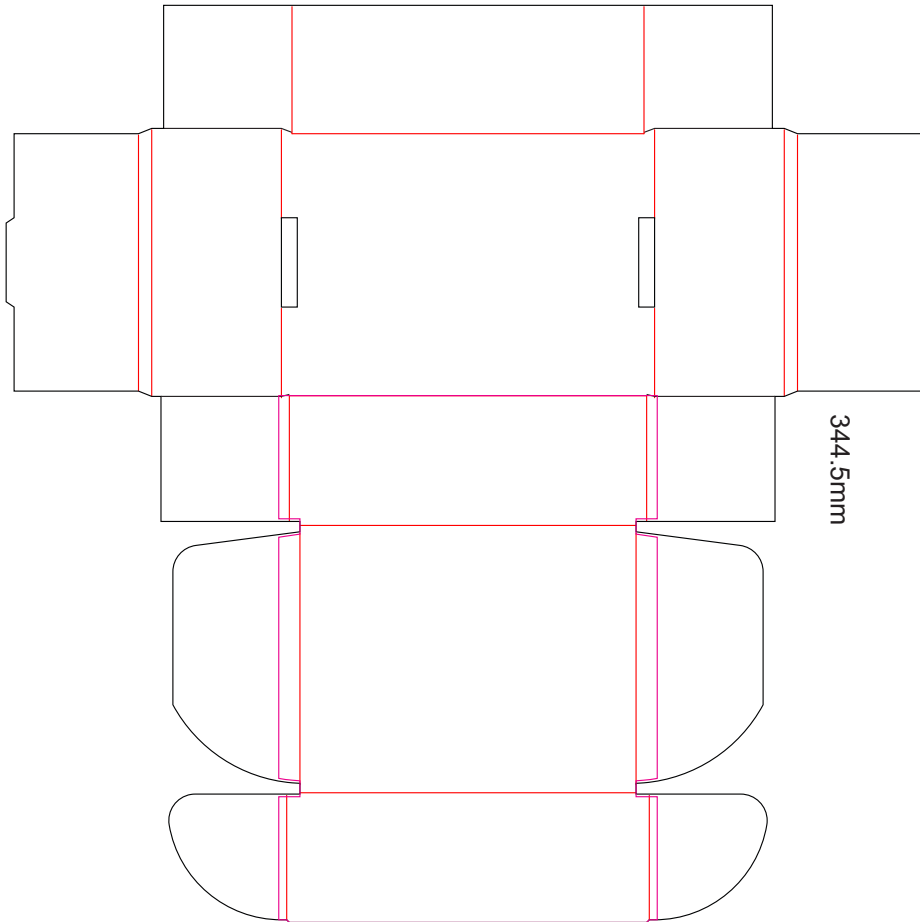

35% of Actual Size
 Digital Packaging Print
 337mm

Artwork will be printed onto a natural corrugated substrate via CYMK printing (no white), some colour variation and corrugation lines should be considered acceptable. Block colour artwork exceeding 50% coverage per panel cannot be achieved.

SIDE 1 - OUTSIDE

Black Lines - Cut Marks or Edges

Red Line - Fold Marks

Pink Line = Bleed off to here

There will be no bleed on the leading edge

35% of Actual Size
Digital Packaging Print

143mm

344.5mm

SIDE 2 - INSIDE

Black Lines - Cut Marks or Edges

Red Line - Fold Marks

Pink Line = Bleed off to here

There will be no bleed on the leading edge