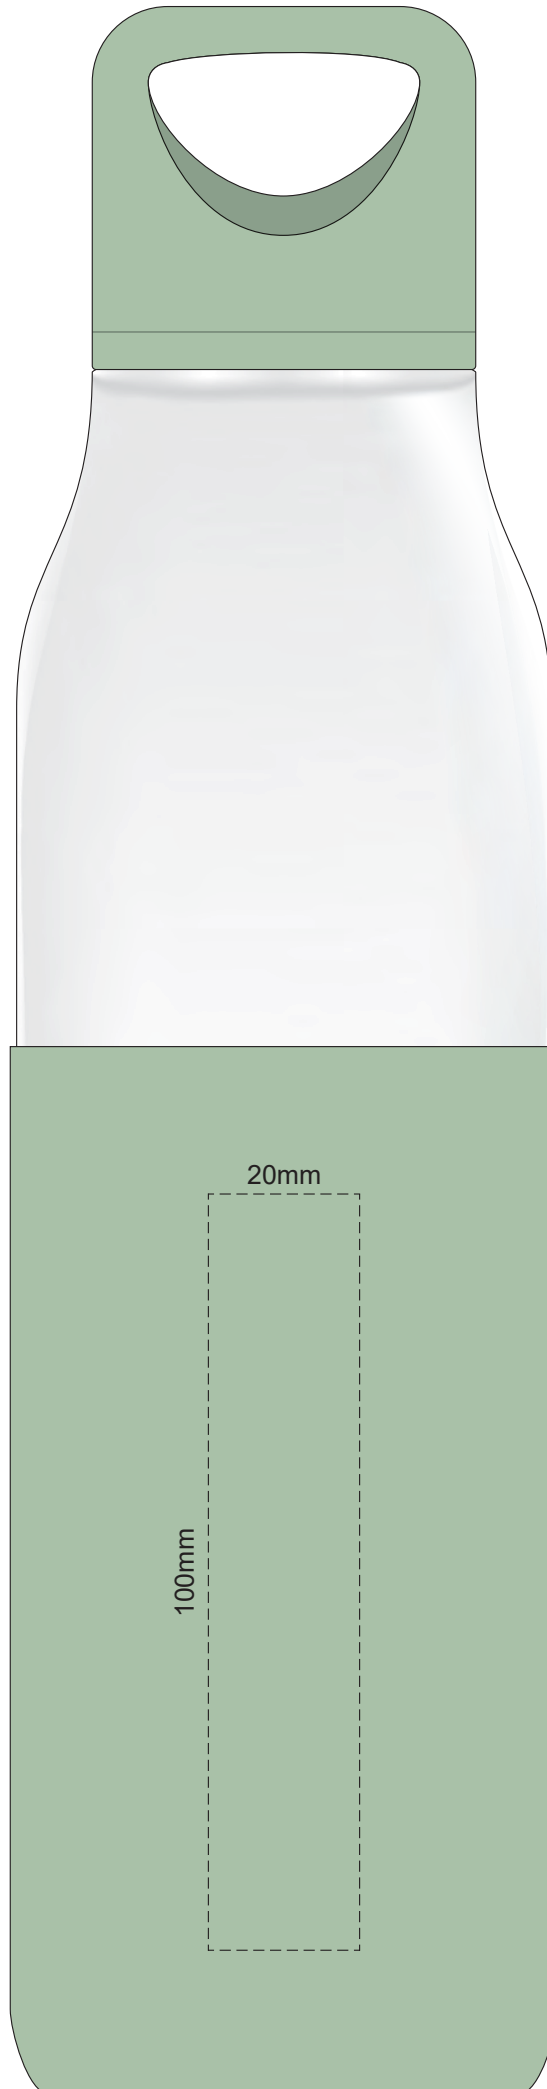

100% of Actual Size
Pad Print

100% of Actual Size
Screen Print
(One Colour Only)

100% of Actual Size
Silicone Deboss

100% of Actual Size
Pad Print (one colour)

50mm