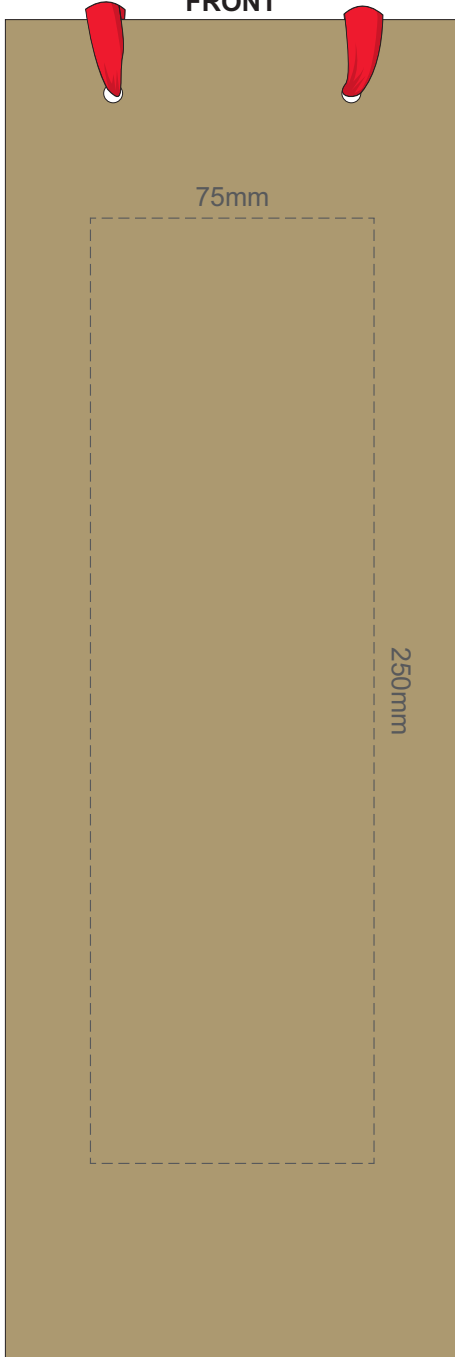

**BAG**

**RIBBON**

50% of Actual Size  
Screen Print (One Colour Only)

**FRONT**

**BACK**

50% of Actual Size  
Digital Packaging Print

Digital Packaging Print is only available on white and natural products because it is a CMYK print, **no white print** is available. The material of this item is an uncoated print media, this means the ink will absorb into the material and the print will inherit the matt finish of the material creating a more natural vintage look with lower colour intensity.