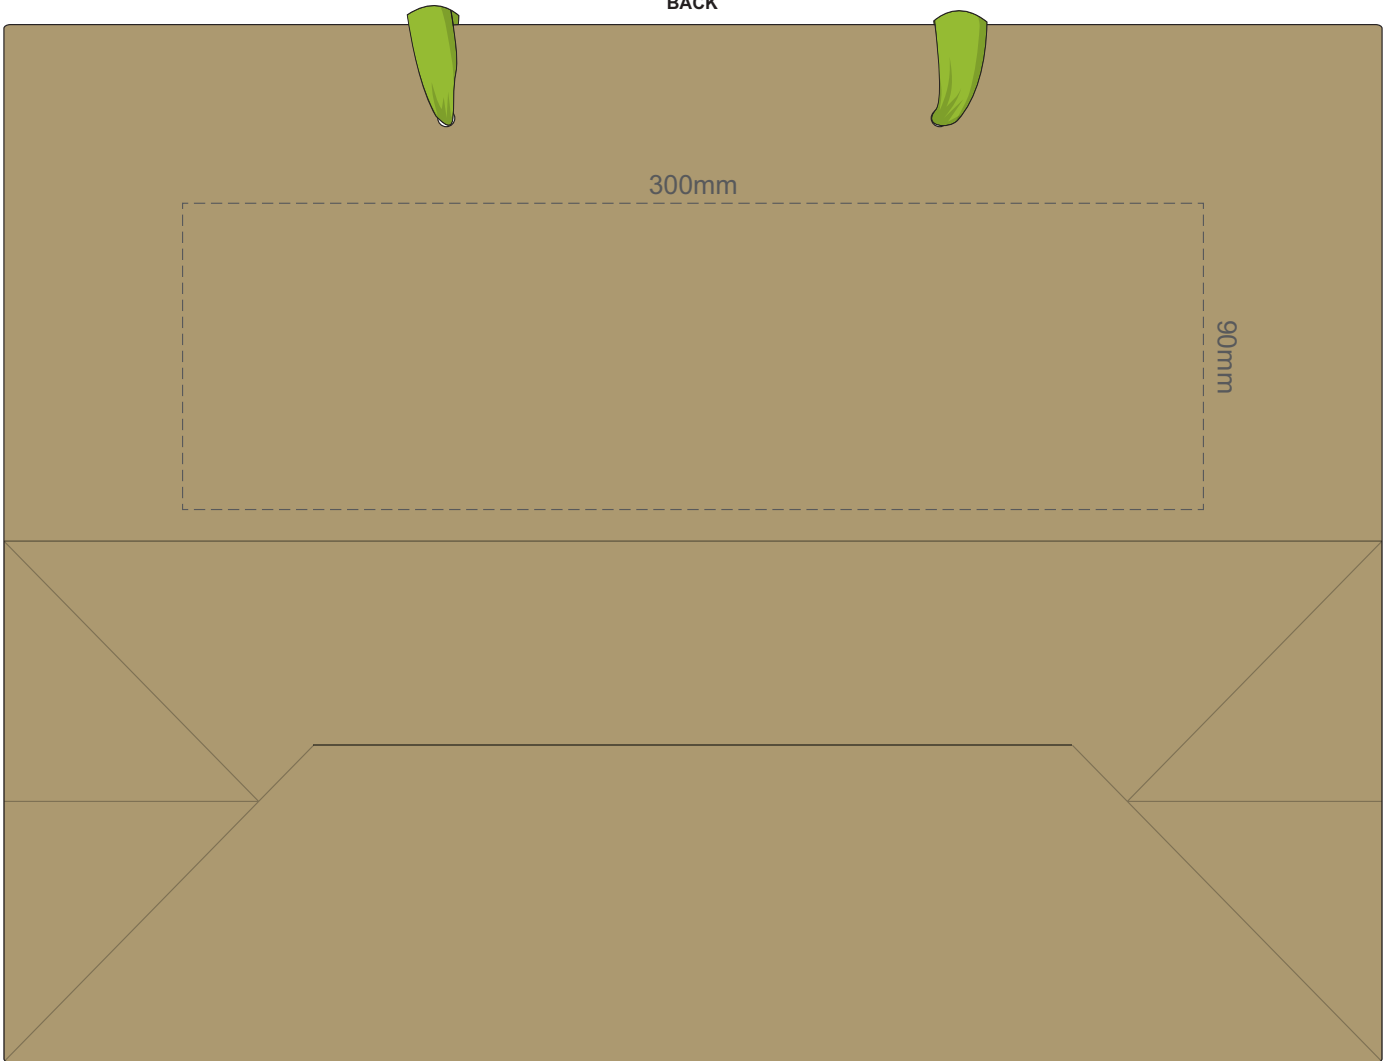

BAG

RIBBON

45% of Actual Size
Screen Print (One Colour Only)

FRONT

BAG

RIBBON

100% of Actual Size
Screen Print (One Colour Only)

BACK

45% of Actual Size
Digital Packaging Print

FRONT ONLY

Digital Packaging Print is only available on white and natural products.
As this is an uncoated substrate and artwork is printed directly onto the product via CMYK print with **no white** ink base, ink is absorbed into the product, giving the artwork a faded, vintage finish.