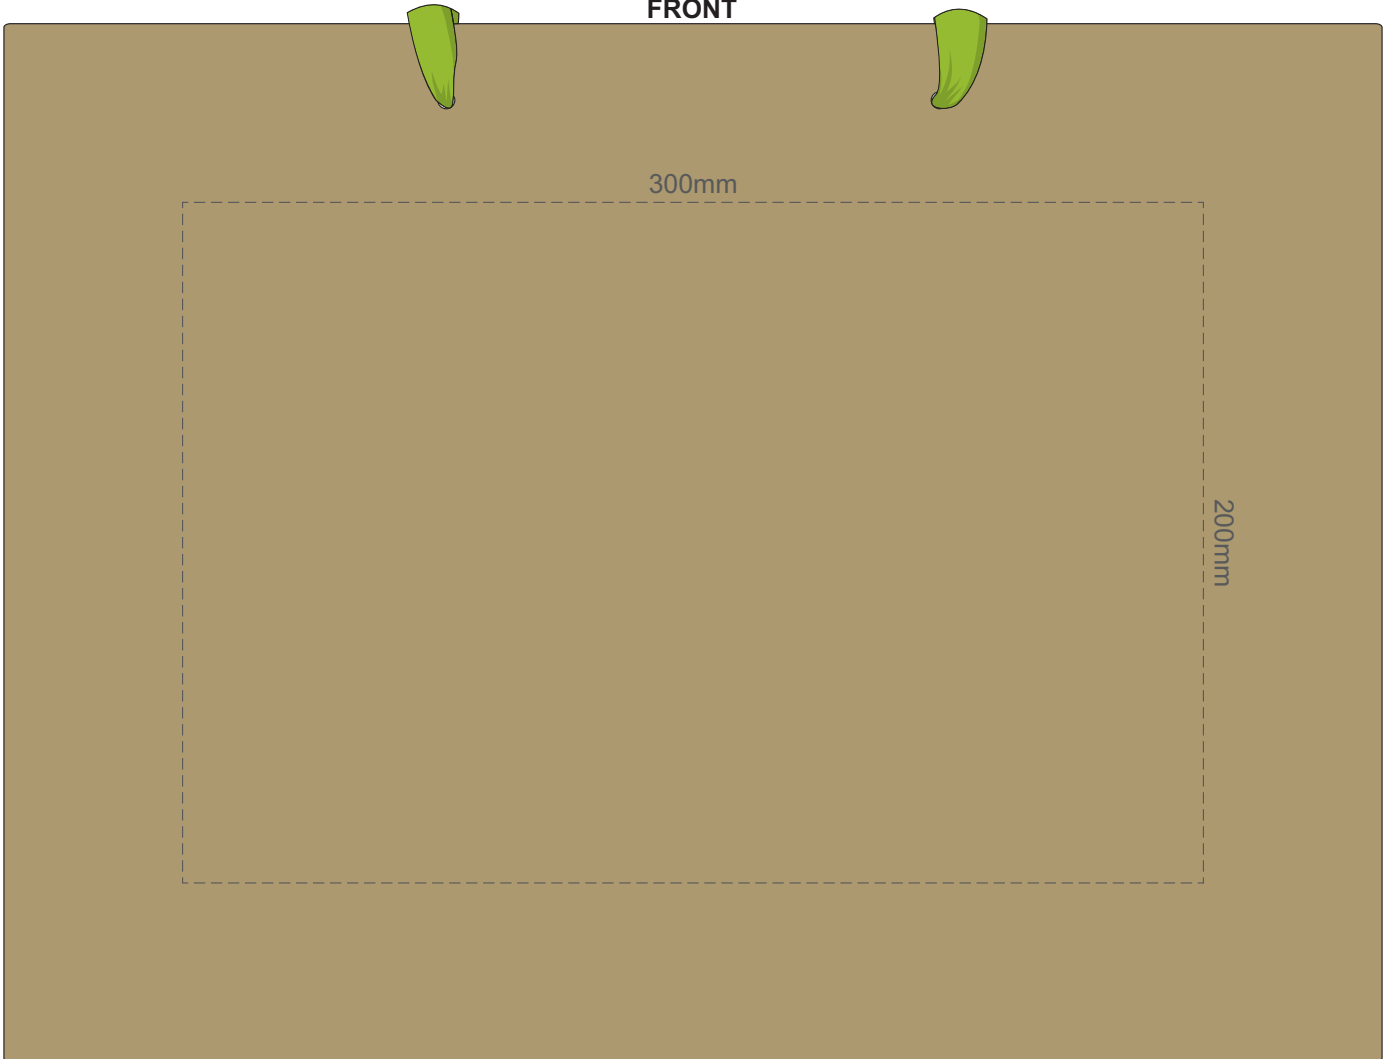

BAG

RIBBON

45% of Actual Size
Screen Print (One Colour Only)

FRONT

BAG

RIBBON

100% of Actual Size
Screen Print (One Colour Only)

BACK

45% of Actual Size
Digital Packaging Print

FRONT ONLY

Digital Packaging Print is only available on white and natural products.
As this is an uncoated substrate and artwork is printed directly onto the product via CMYK print with **no white** ink base, ink is absorbed into the product, giving the artwork a faded, vintage finish.