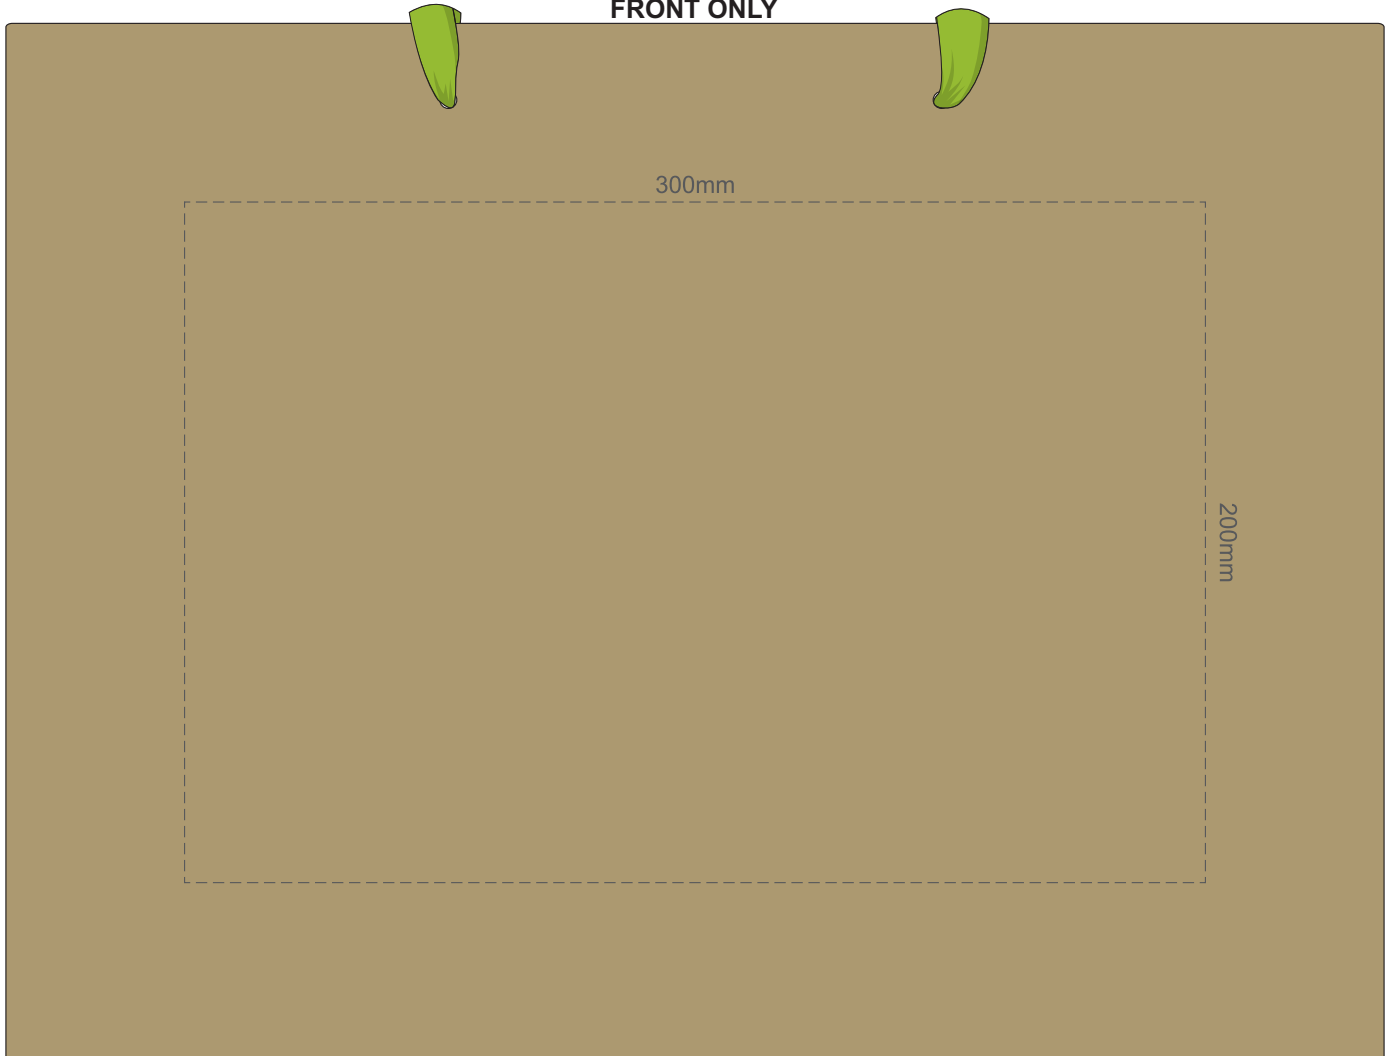

BAG

RIBBON

45% of Actual Size
Screen Print (One Colour Only)

FRONT

BAG

RIBBON

100% of Actual Size
Screen Print (One Colour Only)

BACK

45% of Actual Size
Digital Packaging Print

FRONT ONLY

Digital Packaging Print is only available on white and natural products.
As this is an uncoated substrate and artwork is printed directly onto the product via CMYK print with **no white** ink base, ink is absorbed into the product, giving the artwork a faded, vintage finish.