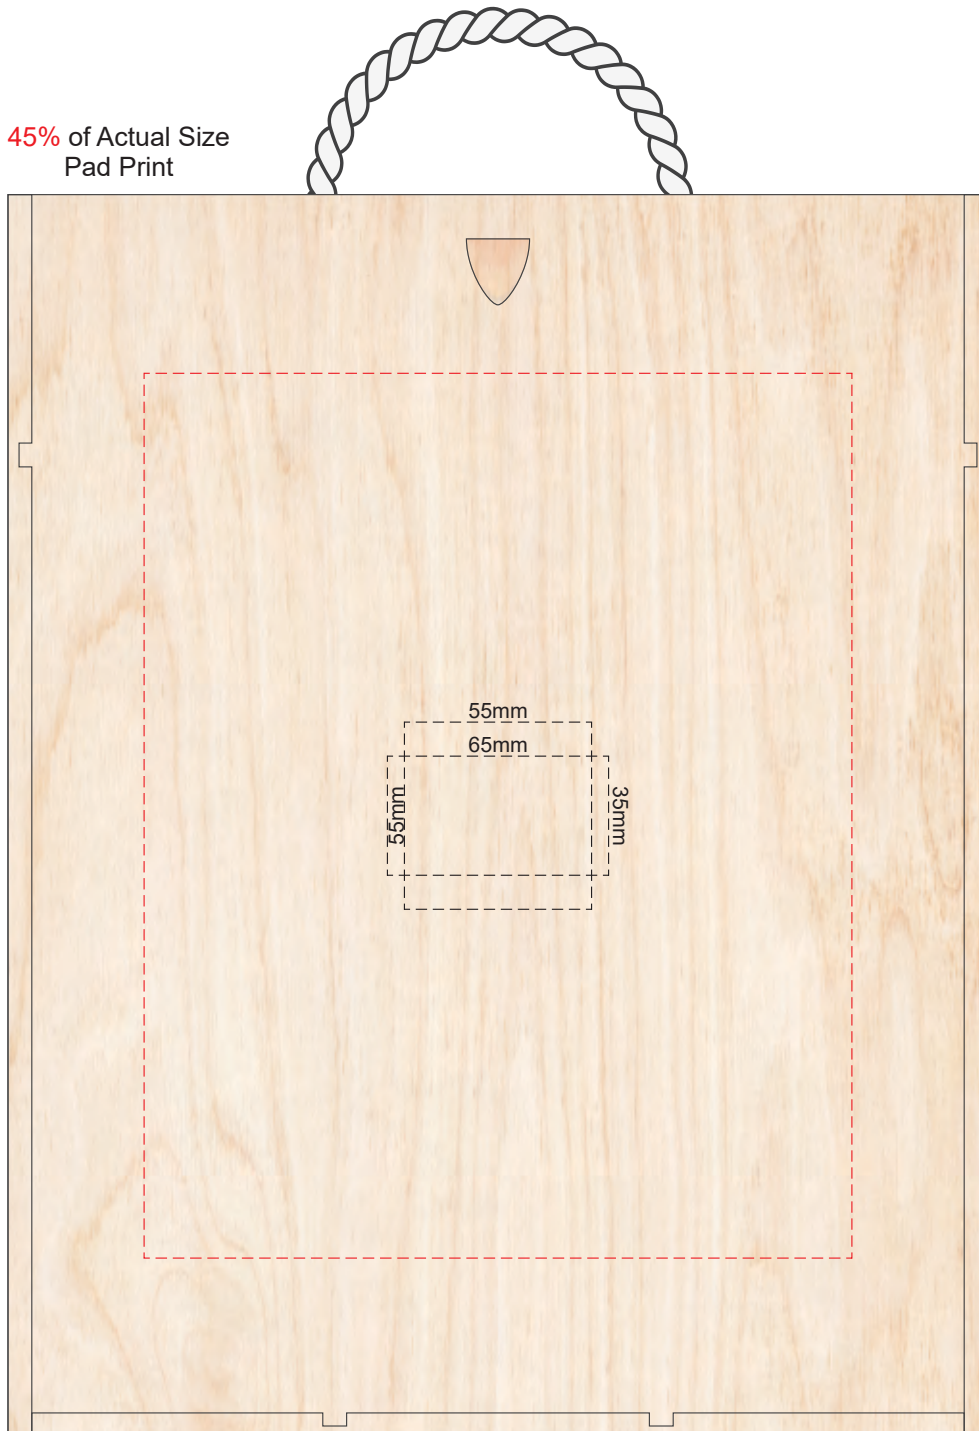

45% of Actual Size
Pad Print

Branding area can be moved anywhere within the red line.

45% of Actual Size
Laser Engraving

Branding area can be moved **anywhere within the red line.**

This product is a natural material, please allow for variances in grain pattern and branding.

 Laser engraves to a natural etch