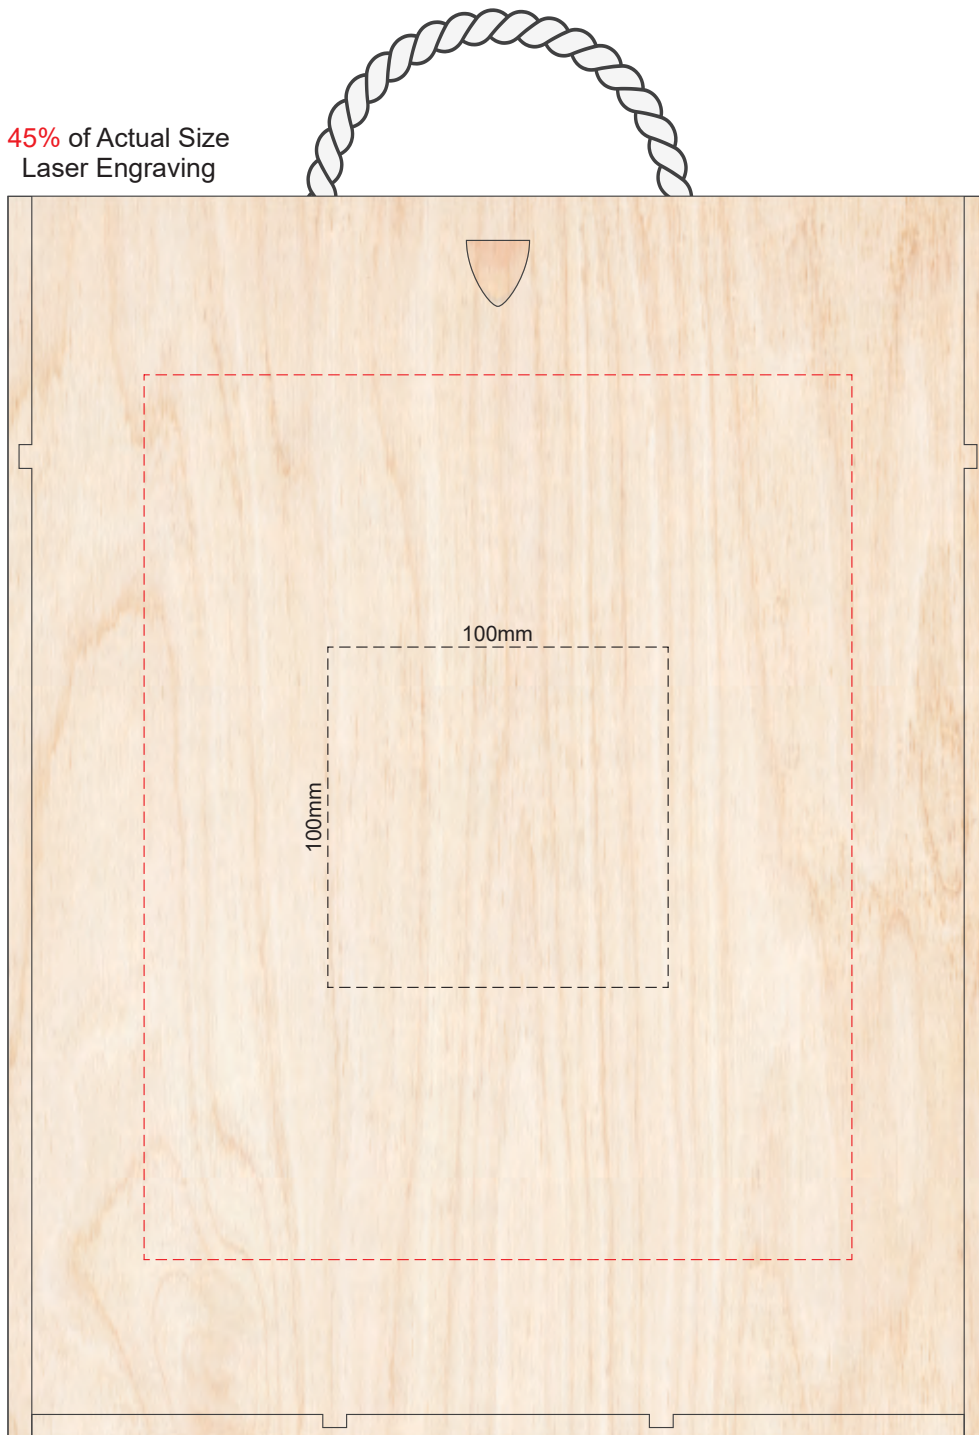

45% of Actual Size
Pad Print

Branding area can be moved anywhere within the red line.

45% of Actual Size
Laser Engraving

Branding area can be moved **anywhere within the red line.**

This product is a natural material, please allow for variances in grain pattern and branding.

 Laser engraves to a natural etch