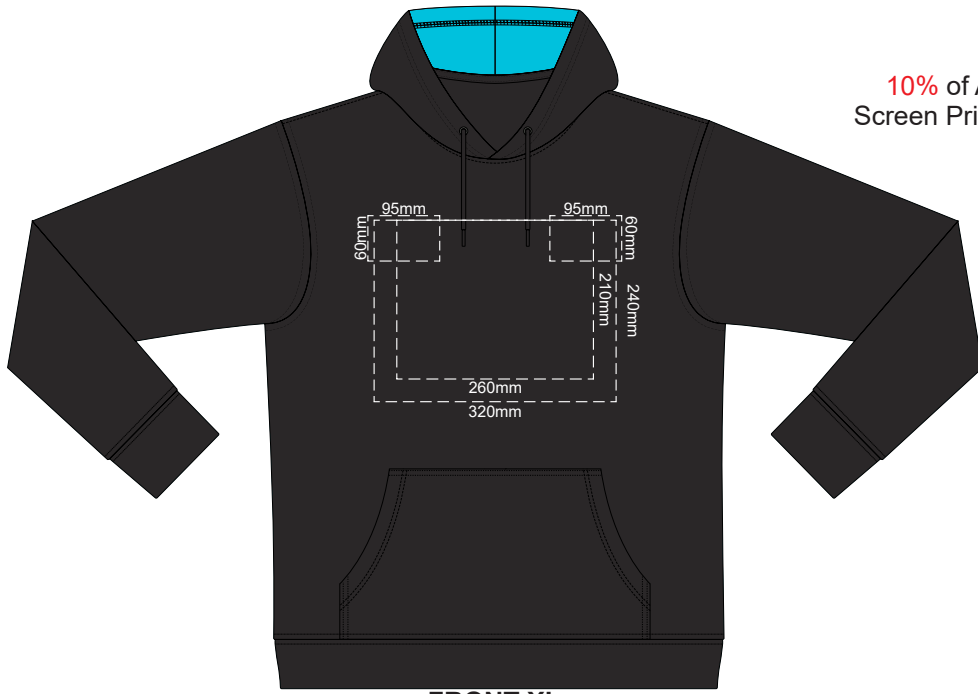

10% of Actual Size
Screen Print (3 col max)

FRONT XS

BACK XS

10% of Actual Size
Screen Print (3 col max)

FRONT SMALL

BACK SMALL

10% of Actual Size
Screen Print (3 col max)

FRONT MEDIUM

BACK MEDIUM

10% of Actual Size
Screen Print (3 col max)

FRONT LARGE

BACK LARGE

10% of Actual Size
Screen Print (3 col max)

FRONT XL

BACK XL

10% of Actual Size
Screen Print (3 col max)

FRONT 2XL

BACK 2XL

100% of Actual Size
Screen Print (3 col max)

FRONT 3XL

BACK 3XL

100% of Actual Size
Screen Print (3 col max)

FRONT 4XL

BACK 4XL

10% of Actual Size
Colourflex Transfer

FRONT XS

BACK XS

Print area 280x200mm can be rotated to best suit.
Branding area can be moved **anywhere within the red line.**

10% of Actual Size
Colourflex Transfer