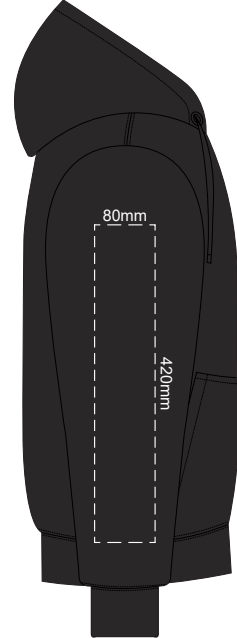

10% of Actual Size
Colourflex Transfer

FRONT 3XL

BACK 3XL

Print area 280x200mm can be rotated to best suit.
Branding area can be moved **anywhere within the red line.**

10% of Actual Size
Colourflex Transfer

FRONT 4XL

BACK 4XL

Print area 280x200mm can be rotated to best suit.
Branding area can be moved **anywhere within the red line.**

10% of Actual Size
Colourflex Transfer

SIDE 1 XS

SIDE 2 XS

10% of Actual Size
Colourflex Transfer

SIDE 1 SMALL

SIDE 2 SMALL

10% of Actual Size
Colourflex Transfer

SIDE 1 MEDIUM

SIDE 2 MEDIUM

10% of Actual Size
Colourflex Transfer

SIDE 1 LARGE

SIDE 2 LARGE

10% of Actual Size
Colourflex Transfer

10% of Actual Size
Colourflex Transfer

SIDE 1 XL

SIDE 2 XL

SIDE 1 2XL

SIDE 2 2XL

10% of Actual Size
Colourflex Transfer

10% of Actual Size
Colourflex Transfer