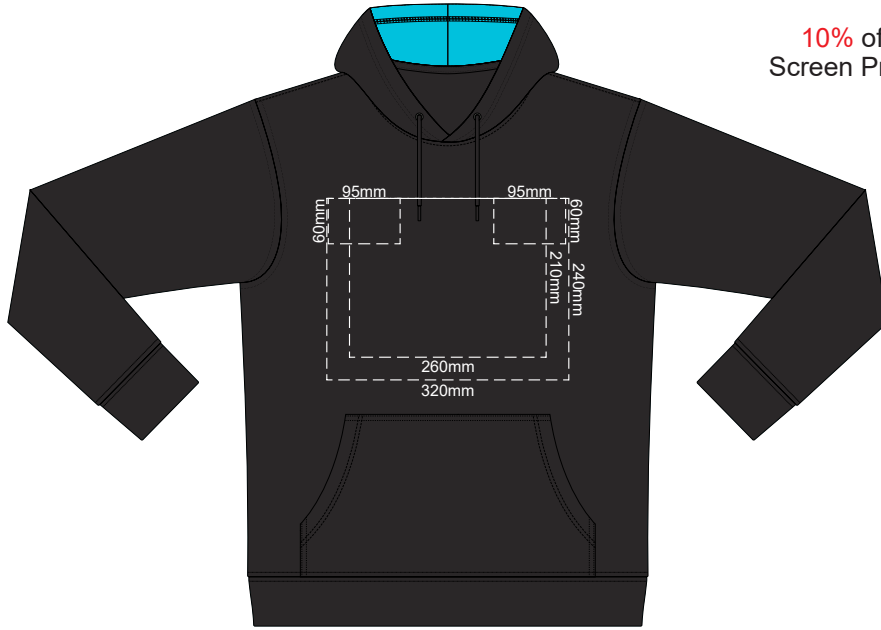

10% of Actual Size
Screen Print (3 col max)

FRONT XS

BACK XS

10% of Actual Size
Screen Print (3 col max)

FRONT SMALL

BACK SMALL

10% of Actual Size
Screen Print (3 col max)

FRONT MEDIUM

BACK MEDIUM

10% of Actual Size
Screen Print (3 col max)

FRONT LARGE

BACK LARGE

10% of Actual Size
Screen Print (3 col max)

FRONT XL

BACK XL

10% of Actual Size
Screen Print (3 col max)

FRONT 2XL

BACK 2XL

100% of Actual Size
Screen Print (3 col max)

FRONT 3XL

BACK 3XL

100% of Actual Size
Screen Print (3 col max)

FRONT 4XL

BACK 4XL

10% of Actual Size
Colourflex Transfer

FRONT XS

BACK XS

Print area 280x200mm can be rotated to best suit.
Branding area can be moved **anywhere within the red line.**

10% of Actual Size
Colourflex Transfer