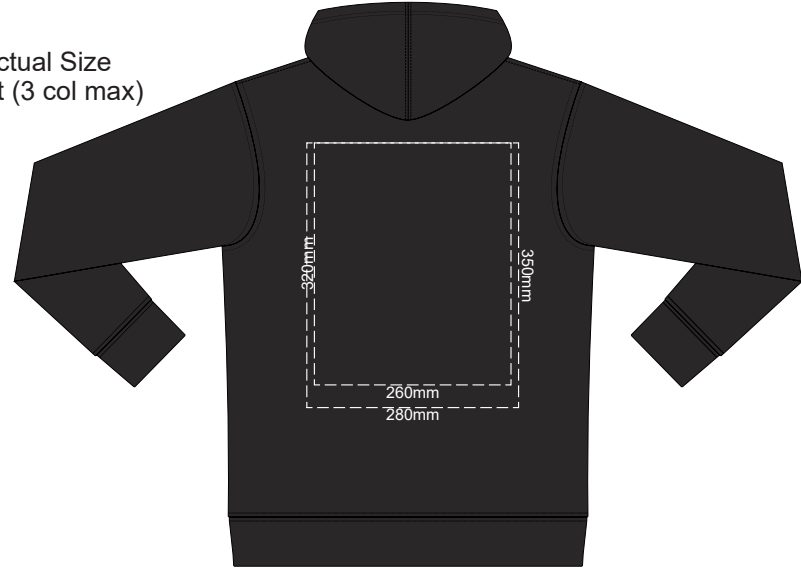

10% of Actual Size
Screen Print (3 col max)

FRONT XS

BACK XS

10% of Actual Size
Screen Print (3 col max)

FRONT SMALL

BACK SMALL

10% of Actual Size
Screen Print (3 col max)

FRONT MEDIUM

BACK MEDIUM

10% of Actual Size
Screen Print (3 col max)

FRONT LARGE

BACK LARGE

10% of Actual Size
Screen Print (3 col max)

FRONT XL

BACK XL

10% of Actual Size
Screen Print (3 col max)

FRONT 2XL

BACK 2XL

100% of Actual Size
Screen Print (3 col max)

FRONT 3XL

BACK 3XL

100% of Actual Size
Screen Print (3 col max)

FRONT 4XL

BACK 4XL

10% of Actual Size
Colourflex Transfer

FRONT XS

BACK XS

Print area 280x200mm can be rotated to best suit.
Branding area can be moved **anywhere within the red line.**

10% of Actual Size
Colourflex Transfer