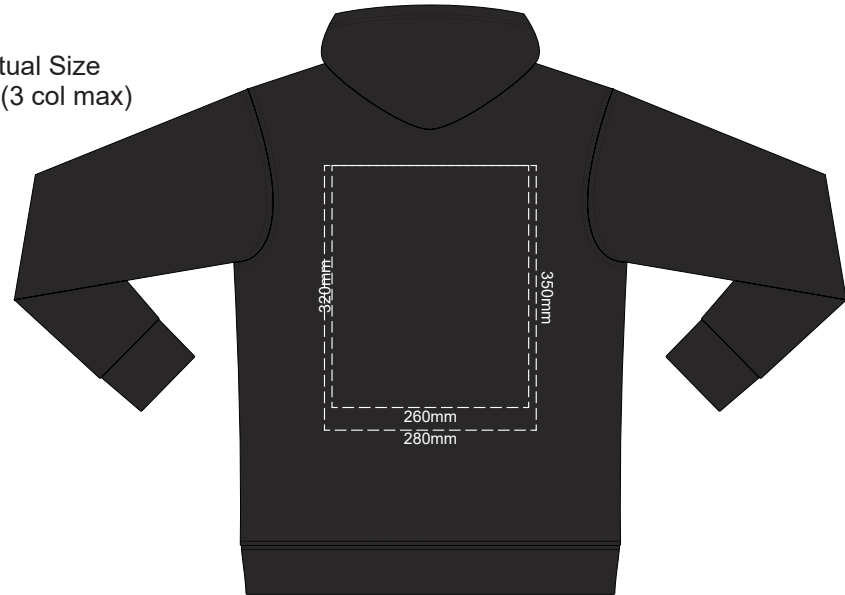

10% of Actual Size
Screen Print (3 col max)

FRONT XS

BACK XS

10% of Actual Size
Screen Print (3 col max)

FRONT SMALL

BACK SMALL

10% of Actual Size
Screen Print (3 col max)

FRONT MEDIUM

BACK MEDIUM

10% of Actual Size
Screen Print (3 col max)

FRONT LARGE

BACK LARGE

10% of Actual Size
Screen Print (3 col max)

FRONT XL

BACK XL

10% of Actual Size
Screen Print (3 col max)

FRONT 2XL

BACK 2XL

100% of Actual Size
Screen Print (3 col max)

FRONT 3XL

BACK 3XL

100% of Actual Size
Screen Print (3 col max)

FRONT 4XL

BACK 4XL

10% of Actual Size
Colourflex Transfer

FRONT XS

BACK XS

Print area 280x200mm can be rotated to best suit.
Branding area can be moved **anywhere within the red line.**

10% of Actual Size
Colourflex Transfer