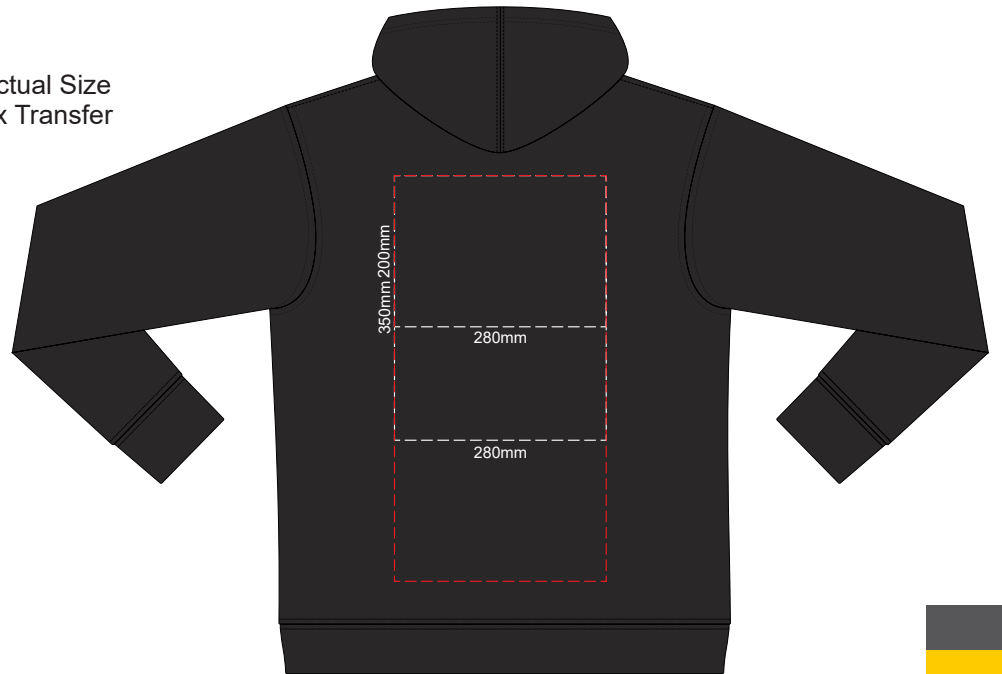

10% of Actual Size
Colourflex Transfer

FRONT XS

BACK XS

Print area 280x200mm can be rotated to best suit.
Branding area can be moved **anywhere within the red line.**

10% of Actual Size
Colourflex Transfer

FRONT SMALL

BACK SMALL

Print area 280x200mm can be rotated to best suit.
Branding area can be moved **anywhere within the red line.**

10% of Actual Size
Colourflex Transfer

FRONT MEDIUM

BACK MEDIUM

Print area 280x200mm can be rotated to best suit.
Branding area can be moved **anywhere within the red line.**

10% of Actual Size
Colourflex Transfer

FRONT LARGE

BACK LARGE

Print area 280x200mm can be rotated to best suit.
Branding area can be moved **anywhere within the red line.**

10% of Actual Size
Colourflex Transfer

FRONT XL

BACK XL

Print area 280x200mm can be rotated to best suit.
Branding area can be moved **anywhere within the red line.**

10% of Actual Size
Colourflex Transfer

FRONT 2XL

BACK 2XL

Print area 280x200mm can be rotated to best suit.
Branding area can be moved **anywhere within the red line.**