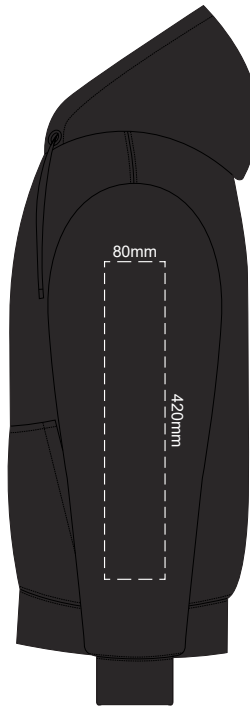

FRONT 4XL

BACK 4XL

Print area 280x200mm can be rotated to best suit.
Branding area can be moved **anywhere within the red line.**

10% of Actual Size
Colourflex Transfer

SIDE 1 XS

SIDE 2 XS

10% of Actual Size
Colourflex Transfer

SIDE 1 SMALL

SIDE 2 SMALL

10% of Actual Size
Colourflex Transfer

SIDE 1 MEDIUM

SIDE 2 MEDIUM

10% of Actual Size
Colourflex Transfer

SIDE 1 LARGE

SIDE 2 LARGE

10% of Actual Size
Colourflex Transfer

10% of Actual Size
Colourflex Transfer

SIDE 1 XL

SIDE 2 XL

SIDE 1 2XL

SIDE 2 2XL

10% of Actual Size
Colourflex Transfer

10% of Actual Size
Colourflex Transfer

SIDE 1 3XL

SIDE 2 3XL

SIDE 1 4XL

SIDE 2 4XL

10% of Actual Size
Embroidery

FRONT XS

10% of Actual Size
Embroidery

FRONT SMALL