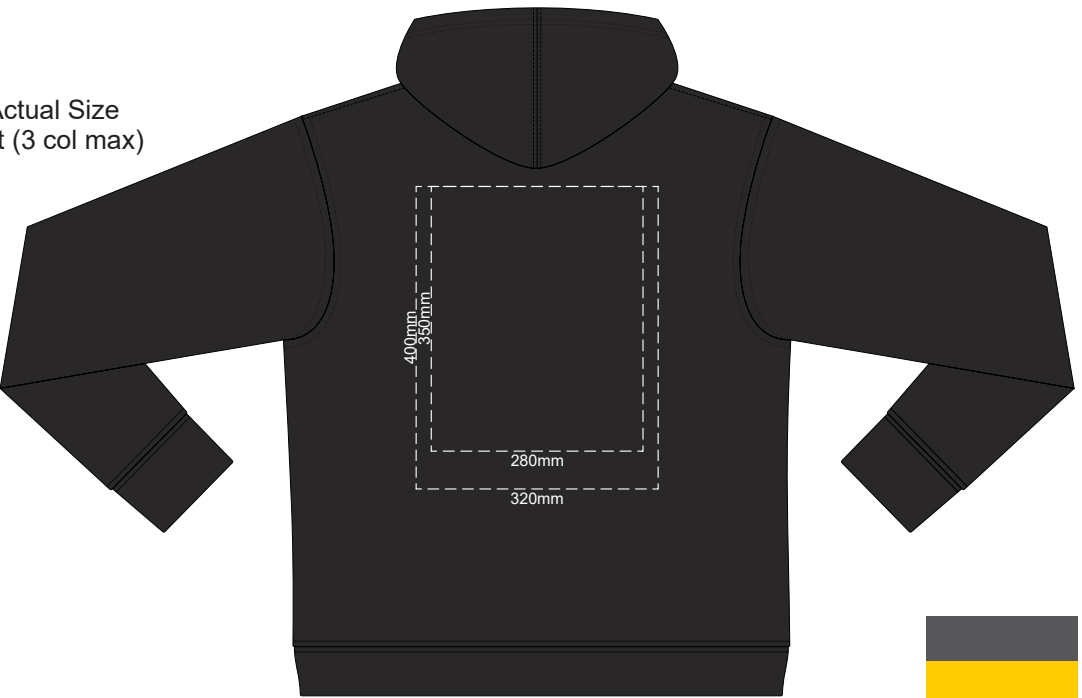

FRONT 2XL

BACK 2XL

100% of Actual Size
Screen Print (3 col max)

FRONT 3XL

BACK 3XL

100% of Actual Size
Screen Print (3 col max)

FRONT 4XL

BACK 4XL

10% of Actual Size
Colourflex Transfer

FRONT XS

BACK XS

Print area 280x200mm can be rotated to best suit.
Branding area can be moved **anywhere within the red line.**

10% of Actual Size
Colourflex Transfer

FRONT SMALL

BACK SMALL

Print area 280x200mm can be rotated to best suit.
Branding area can be moved **anywhere within the red line.**

10% of Actual Size
Colourflex Transfer

FRONT MEDIUM

BACK MEDIUM

Print area 280x200mm can be rotated to best suit.
Branding area can be moved **anywhere within the red line.**

10% of Actual Size
Colourflex Transfer

FRONT LARGE

BACK LARGE

Print area 280x200mm can be rotated to best suit.
Branding area can be moved **anywhere within the red line.**

10% of Actual Size
Colourflex Transfer