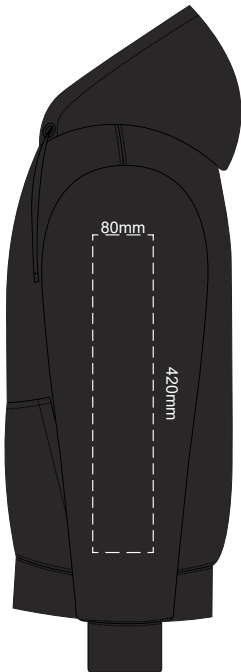

10% of Actual Size
Colourflex Transfer

FRONT 3XL

BACK 3XL

Print area 280x200mm can be rotated to best suit.
Branding area can be moved **anywhere within the red line.**

10% of Actual Size
Colourflex Transfer

FRONT 4XL

BACK 4XL

Print area 280x200mm can be rotated to best suit.
Branding area can be moved **anywhere within the red line.**

10% of Actual Size
Colourflex Transfer

SIDE 1 XS

SIDE 2 XS

10% of Actual Size
Colourflex Transfer

SIDE 1 SMALL

SIDE 2 SMALL

10% of Actual Size
Colourflex Transfer

SIDE 1 MEDIUM

SIDE 2 MEDIUM

10% of Actual Size
Colourflex Transfer

SIDE 1 LARGE

SIDE 2 LARGE

10% of Actual Size
Colourflex Transfer

10% of Actual Size
Colourflex Transfer

SIDE 1 XL

SIDE 2 XL

SIDE 1 2XL

SIDE 2 2XL

10% of Actual Size
Colourflex Transfer

10% of Actual Size
Colourflex Transfer