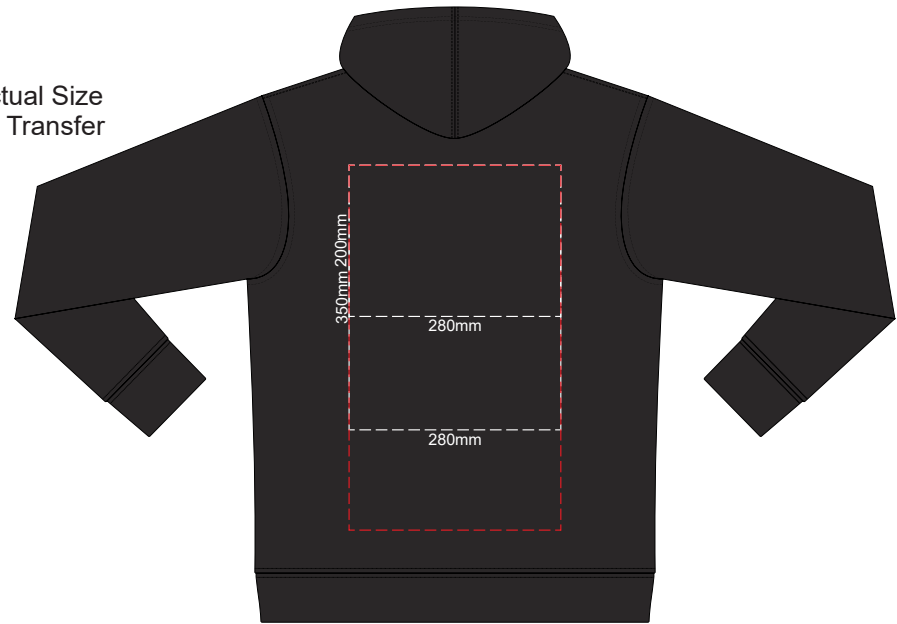

10% of Actual Size
Colourflex Transfer

FRONT XS

BACK XS

Print area 280x200mm can be rotated to best suit.
Branding area can be moved **anywhere within the red line.**

10% of Actual Size
Colourflex Transfer

FRONT SMALL

BACK SMALL

Print area 280x200mm can be rotated to best suit.
Branding area can be moved **anywhere within the red line.**

10% of Actual Size
Colourflex Transfer

FRONT MEDIUM

BACK MEDIUM

Print area 280x200mm can be rotated to best suit.
Branding area can be moved **anywhere within the red line.**

10% of Actual Size
Colourflex Transfer

FRONT LARGE

BACK LARGE

Print area 280x200mm can be rotated to best suit.
Branding area can be moved **anywhere within the red line.**

10% of Actual Size
Colourflex Transfer

FRONT XL

BACK XL

Print area 280x200mm can be rotated to best suit.
Branding area can be moved **anywhere within the red line.**

10% of Actual Size
Colourflex Transfer

FRONT 2XL

BACK 2XL

Print area 280x200mm can be rotated to best suit.
Branding area can be moved **anywhere within the red line.**