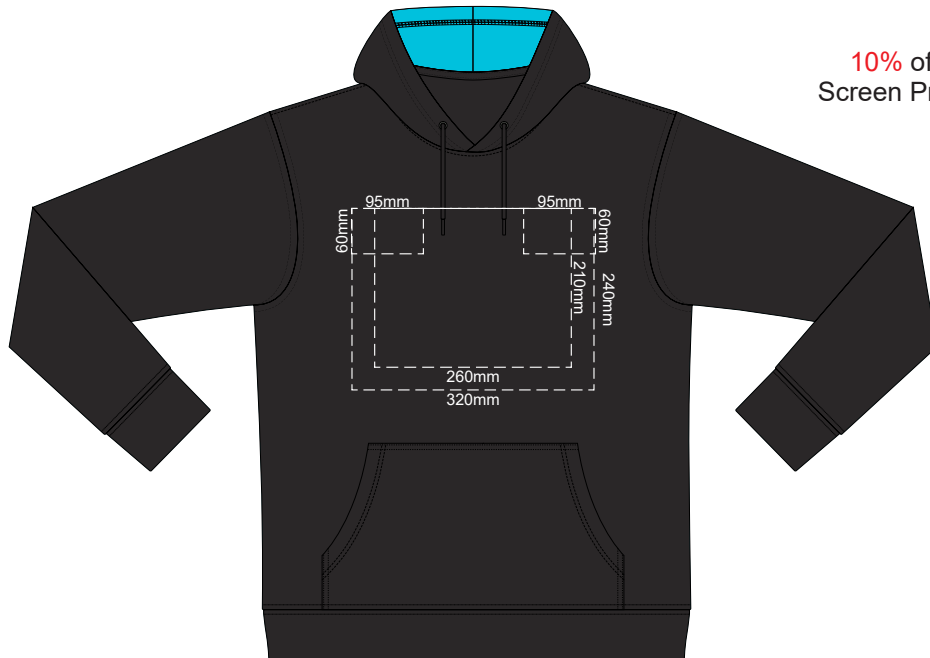

10% of Actual Size
Screen Print (3 col max)

FRONT XS

BACK XS

10% of Actual Size
Screen Print (3 col max)

FRONT SMALL

BACK SMALL

10% of Actual Size
Screen Print (3 col max)

FRONT MEDIUM

BACK MEDIUM

10% of Actual Size
Screen Print (3 col max)

FRONT LARGE

BACK LARGE

10% of Actual Size
Screen Print (3 col max)

FRONT XL

BACK XL

10% of Actual Size
Screen Print (3 col max)

FRONT 2XL

BACK 2XL

100% of Actual Size
Screen Print (3 col max)

FRONT 3XL

BACK 3XL

100% of Actual Size
Screen Print (3 col max)

FRONT 4XL

BACK 4XL

10% of Actual Size
Colourflex Transfer

FRONT XS

BACK XS

Print area 280x200mm can be rotated to best suit.
Branding area can be moved **anywhere within the red line.**

10% of Actual Size
Colourflex Transfer