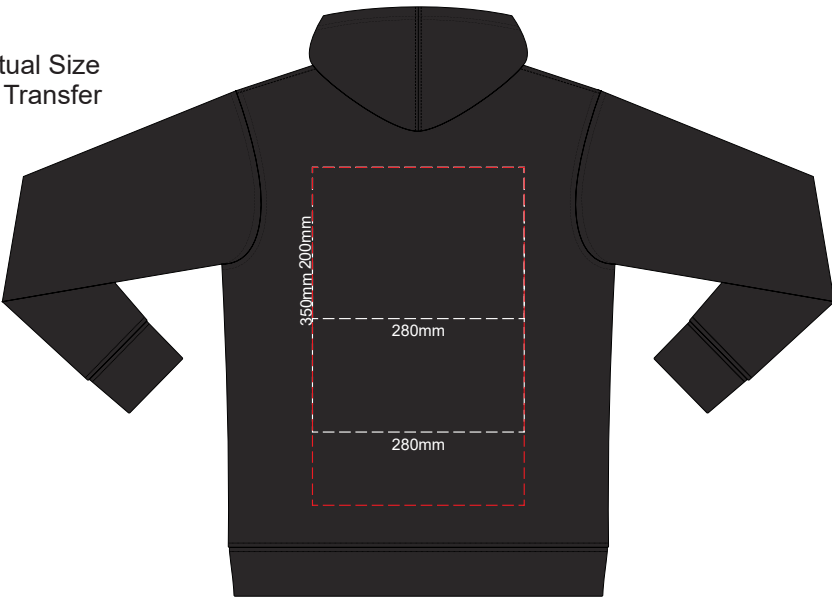

FRONT 2XL

BACK 2XL

100% of Actual Size
Screen Print (3 col max)

FRONT 3XL

BACK 3XL

100% of Actual Size
Screen Print (3 col max)

FRONT 4XL

BACK 4XL

10% of Actual Size
Colourflex Transfer

FRONT XS

BACK XS

Print area 280x200mm can be rotated to best suit.
Branding area can be moved **anywhere within the red line.**

10% of Actual Size
Colourflex Transfer

FRONT SMALL

BACK SMALL

Print area 280x200mm can be rotated to best suit.
Branding area can be moved **anywhere within the red line.**

10% of Actual Size
Colourflex Transfer

FRONT MEDIUM

BACK MEDIUM

Print area 280x200mm can be rotated to best suit.
Branding area can be moved **anywhere within the red line.**

10% of Actual Size
Colourflex Transfer

FRONT LARGE

BACK LARGE

Print area 280x200mm can be rotated to best suit.
Branding area can be moved **anywhere within the red line.**

10% of Actual Size
Colourflex Transfer