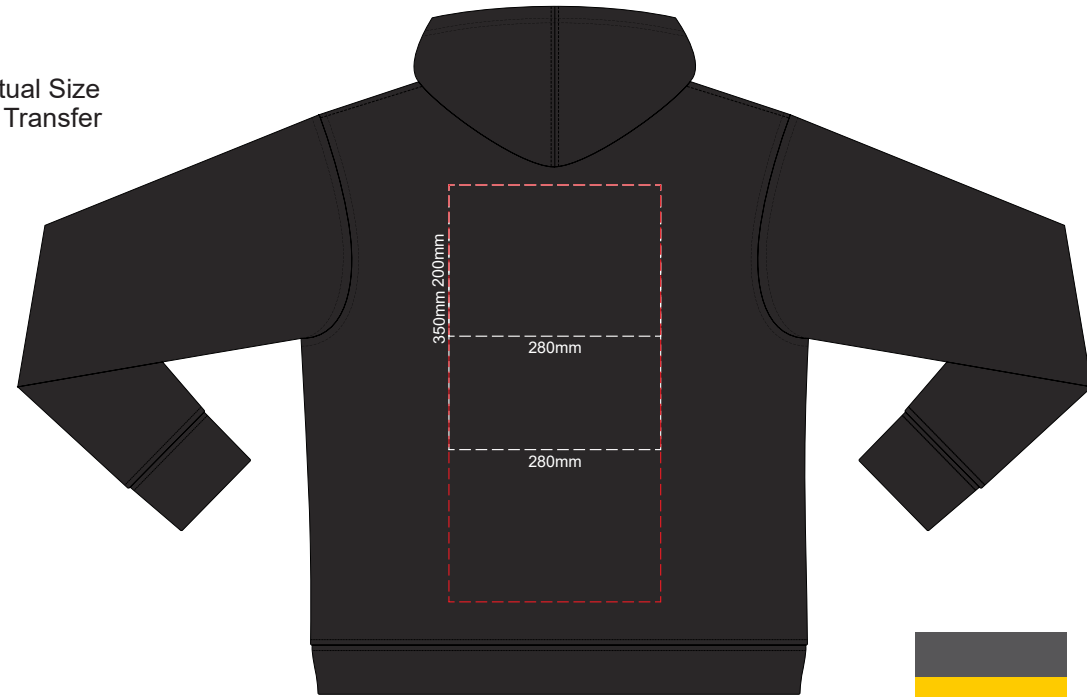

10% of Actual Size
Colourflex Transfer

FRONT XS

BACK XS

Print area 280x200mm can be rotated to best suit.
Branding area can be moved **anywhere within the red line.**

10% of Actual Size
Colourflex Transfer

10% of Actual Size
Colourflex Transfer

FRONT LARGE

BACK LARGE

Print area 280x200mm can be rotated to best suit.
Branding area can be moved **anywhere within the red line.**

10% of Actual Size
Colourflex Transfer

FRONT XL

BACK XL

Print area 280x200mm can be rotated to best suit.
Branding area can be moved **anywhere within the red line.**

10% of Actual Size
Colourflex Transfer

FRONT 2XL

BACK 2XL

Print area 280x200mm can be rotated to best suit.
Branding area can be moved **anywhere within the red line.**

10% of Actual Size
Colourflex Transfer

FRONT 3XL

BACK 3XL

Print area 280x200mm can be rotated to best suit.
Branding area can be moved **anywhere within the red line.**

10% of Actual Size
Colourflex Transfer