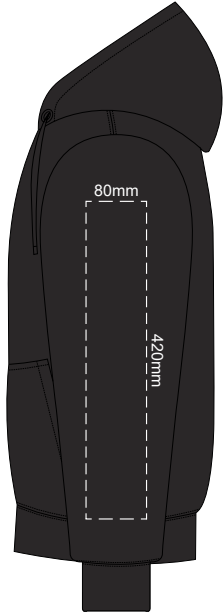

10% of Actual Size
Colourflex Transfer

FRONT 3XL

BACK 3XL

Print area 280x200mm can be rotated to best suit.
Branding area can be moved **anywhere within the red line.**

10% of Actual Size
Colourflex Transfer

FRONT 4XL

BACK 4XL

Print area 280x200mm can be rotated to best suit.
Branding area can be moved **anywhere within the red line.**

10% of Actual Size
Colourflex Transfer

SIDE 1 XS

SIDE 2 XS

10% of Actual Size
Colourflex Transfer

SIDE 1 SMALL

SIDE 2 SMALL

10% of Actual Size
Colourflex Transfer

SIDE 1 MEDIUM

SIDE 2 MEDIUM

10% of Actual Size
Colourflex Transfer

SIDE 1 LARGE

SIDE 2 LARGE

10% of Actual Size
Colourflex Transfer

10% of Actual Size
Colourflex Transfer

SIDE 1 XL

SIDE 2 XL

SIDE 1 2XL

SIDE 2 2XL

10% of Actual Size
Colourflex Transfer

10% of Actual Size
Colourflex Transfer