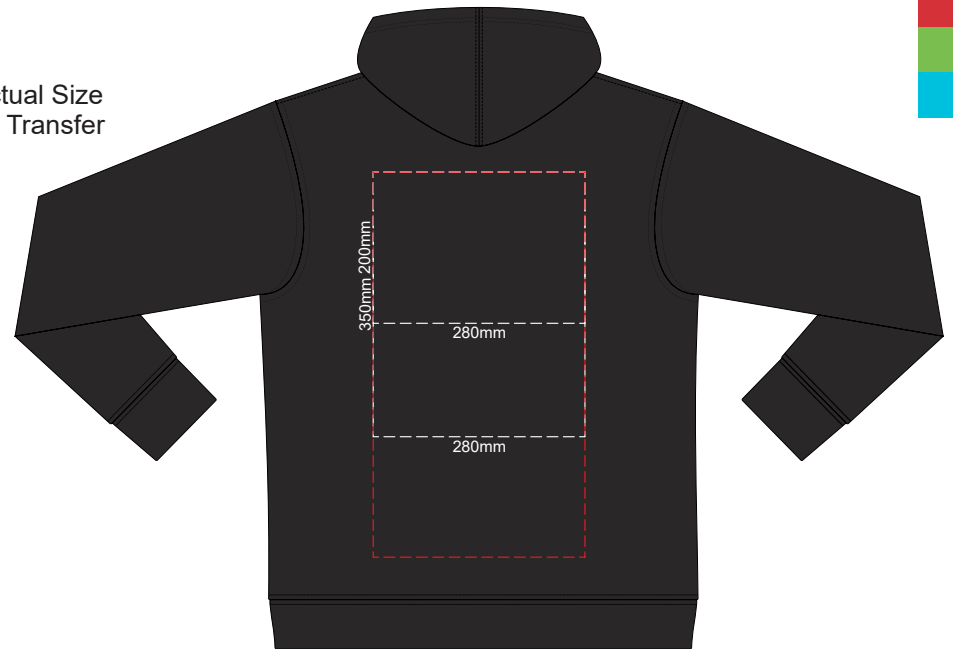

10% of Actual Size
Colourflex Transfer

FRONT XS

BACK XS

Print area 280x200mm can be rotated to best suit.
Branding area can be moved **anywhere within the red line.**

10% of Actual Size
Colourflex Transfer

FRONT SMALL

BACK SMALL

Print area 280x200mm can be rotated to best suit.
Branding area can be moved **anywhere within the red line.**

10% of Actual Size
Colourflex Transfer

FRONT MEDIUM

BACK MEDIUM

Print area 280x200mm can be rotated to best suit.
Branding area can be moved **anywhere within the red line.**

10% of Actual Size
Colourflex Transfer

FRONT LARGE

BACK LARGE

Print area 280x200mm can be rotated to best suit.
Branding area can be moved **anywhere within the red line.**

10% of Actual Size
Colourflex Transfer

FRONT XL

BACK XL

Print area 280x200mm can be rotated to best suit.
Branding area can be moved **anywhere within the red line.**

10% of Actual Size
Colourflex Transfer

FRONT 2XL

BACK 2XL

Print area 280x200mm can be rotated to best suit.
Branding area can be moved **anywhere within the red line.**