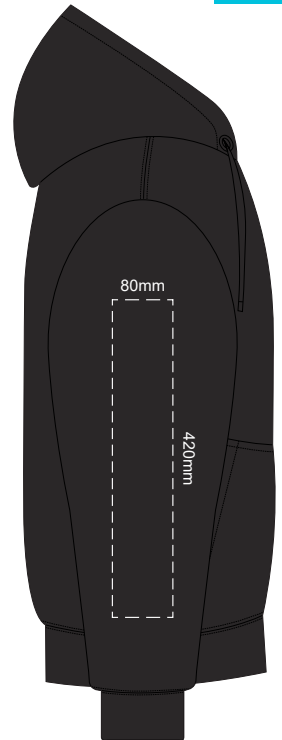

FRONT 4XL

BACK 4XL

Print area 280x200mm can be rotated to best suit.
Branding area can be moved **anywhere within the red line.**

10% of Actual Size
Colourflex Transfer

SIDE 1 XS

SIDE 2 XS

10% of Actual Size
Colourflex Transfer

SIDE 1 SMALL

SIDE 2 SMALL

10% of Actual Size
Colourflex Transfer

SIDE 1 MEDIUM

SIDE 2 MEDIUM

10% of Actual Size
Colourflex Transfer

SIDE 1 LARGE

SIDE 2 LARGE

10% of Actual Size
Colourflex Transfer

10% of Actual Size
Colourflex Transfer

SIDE 1 XL

SIDE 2 XL

SIDE 1 2XL

SIDE 2 2XL

10% of Actual Size
Colourflex Transfer

10% of Actual Size
Colourflex Transfer

SIDE 1 3XL

SIDE 2 3XL

SIDE 1 4XL

SIDE 2 4XL

10% of Actual Size
Embroidery

FRONT XS

10% of Actual Size
Embroidery

FRONT SMALL