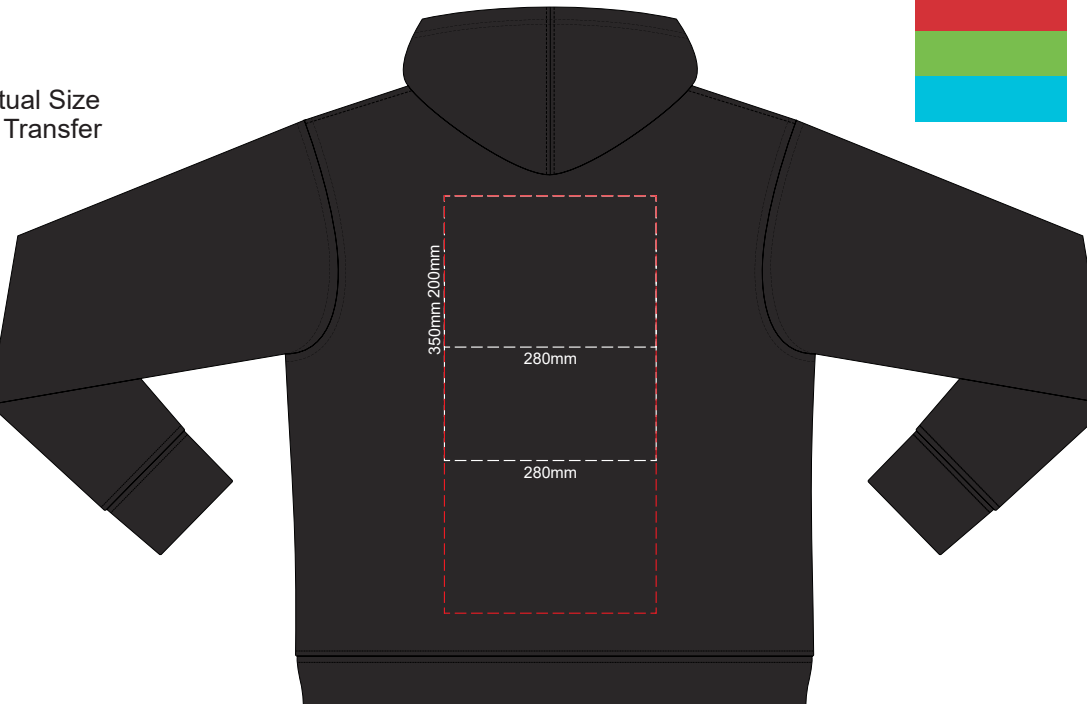

10% of Actual Size
Colourflex Transfer

FRONT LARGE

BACK LARGE

Print area 280x200mm can be rotated to best suit.
Branding area can be moved **anywhere within the red line.**

10% of Actual Size
Colourflex Transfer

FRONT XL

BACK XL

Print area 280x200mm can be rotated to best suit.
Branding area can be moved **anywhere within the red line.**

10% of Actual Size
Colourflex Transfer

FRONT 2XL

BACK 2XL

Print area 280x200mm can be rotated to best suit.
Branding area can be moved **anywhere within the red line.**

10% of Actual Size
Colourflex Transfer

FRONT 3XL

BACK 3XL

Print area 280x200mm can be rotated to best suit.
Branding area can be moved **anywhere within the red line.**

10% of Actual Size
Colourflex Transfer

FRONT 4XL

BACK 4XL

Print area 280x200mm can be rotated to best suit.
Branding area can be moved **anywhere within the red line.**

10% of Actual Size
Colourflex Transfer

SIDE 1 XS

SIDE 2 XS

10% of Actual Size
Colourflex Transfer