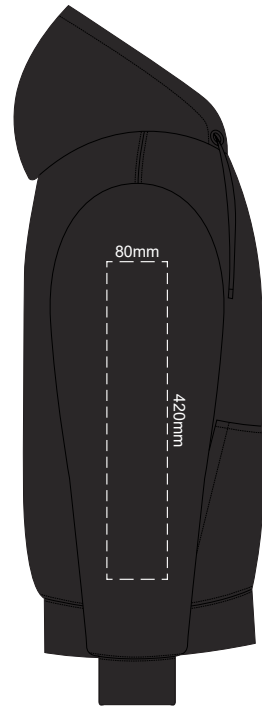

FRONT 4XL

BACK 4XL

Print area 280x200mm can be rotated to best suit.
Branding area can be moved **anywhere within the red line.**

10% of Actual Size
Colourflex Transfer

SIDE 1 XS

SIDE 2 XS

10% of Actual Size
Colourflex Transfer

SIDE 1 SMALL

SIDE 2 SMALL

10% of Actual Size
Colourflex Transfer

SIDE 1 MEDIUM

SIDE 2 MEDIUM

10% of Actual Size
Colourflex Transfer

SIDE 1 LARGE

SIDE 2 LARGE

10% of Actual Size
Colourflex Transfer

10% of Actual Size
Colourflex Transfer

SIDE 1 XL

SIDE 2 XL

SIDE 1 2XL

SIDE 2 2XL

10% of Actual Size
Colourflex Transfer

10% of Actual Size
Colourflex Transfer

SIDE 1 3XL

SIDE 2 3XL

SIDE 1 4XL

SIDE 2 4XL

10% of Actual Size
Embroidery

FRONT XS

10% of Actual Size
Embroidery

FRONT SMALL