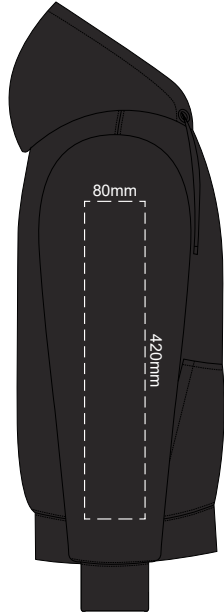

10% of Actual Size
Colourflex Transfer

FRONT 3XL

BACK 3XL

Print area 280x200mm can be rotated to best suit.
Branding area can be moved **anywhere within the red line.**

10% of Actual Size
Colourflex Transfer

FRONT 4XL

BACK 4XL

Print area 280x200mm can be rotated to best suit.
Branding area can be moved **anywhere within the red line.**

10% of Actual Size
Colourflex Transfer

SIDE 1 XS

SIDE 2 XS

10% of Actual Size
Colourflex Transfer

SIDE 1 SMALL

SIDE 2 SMALL

10% of Actual Size
Colourflex Transfer

SIDE 1 MEDIUM

SIDE 2 MEDIUM

10% of Actual Size
Colourflex Transfer

SIDE 1 LARGE

SIDE 2 LARGE

10% of Actual Size
Colourflex Transfer

10% of Actual Size
Colourflex Transfer

SIDE 1 XL

SIDE 2 XL

SIDE 1 2XL

SIDE 2 2XL

10% of Actual Size
Colourflex Transfer

10% of Actual Size
Colourflex Transfer