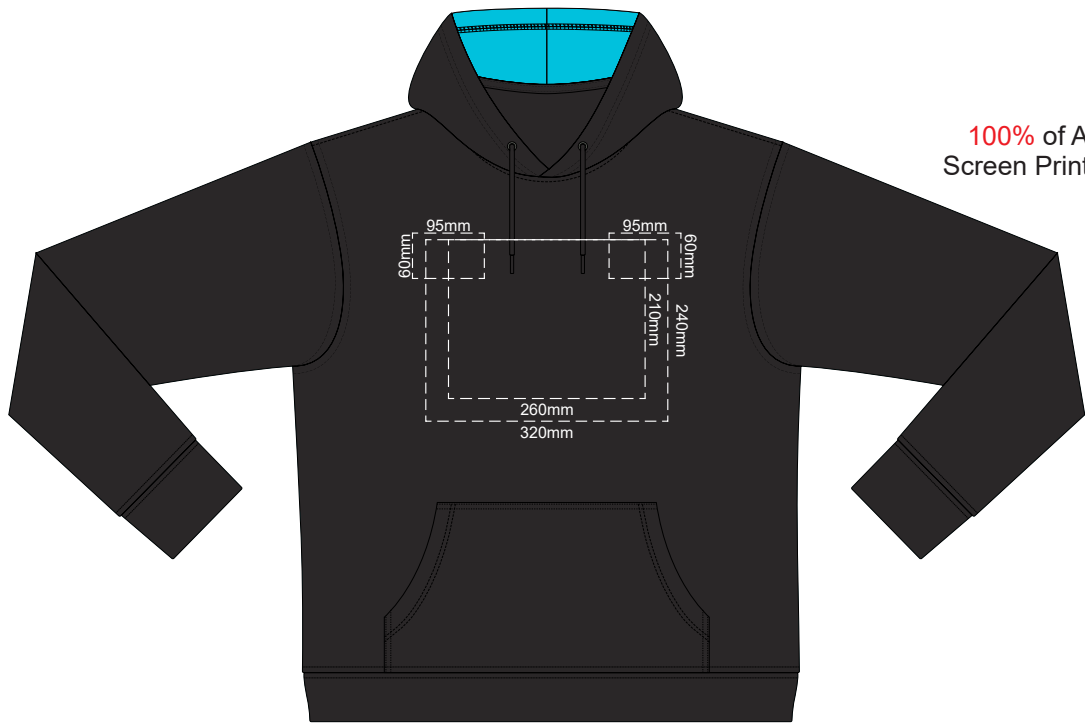

10% of Actual Size
Screen Print (3 col max)

FRONT XS

BACK XS

10% of Actual Size
Screen Print (3 col max)

FRONT SMALL

BACK SMALL

10% of Actual Size
Screen Print (3 col max)

FRONT MEDIUM

BACK MEDIUM

10% of Actual Size
Screen Print (3 col max)

FRONT LARGE

BACK LARGE

10% of Actual Size
Screen Print (3 col max)

FRONT XL

BACK XL

10% of Actual Size
Screen Print (3 col max)

FRONT 2XL

BACK 2XL

100% of Actual Size
Screen Print (3 col max)

FRONT 3XL

BACK 3XL

100% of Actual Size
Screen Print (3 col max)

FRONT 4XL

BACK 4XL

10% of Actual Size
Colourflex Transfer

FRONT XS

BACK XS

Print area 280x200mm can be rotated to best suit.
Branding area can be moved **anywhere within the red line.**

10% of Actual Size
Colourflex Transfer