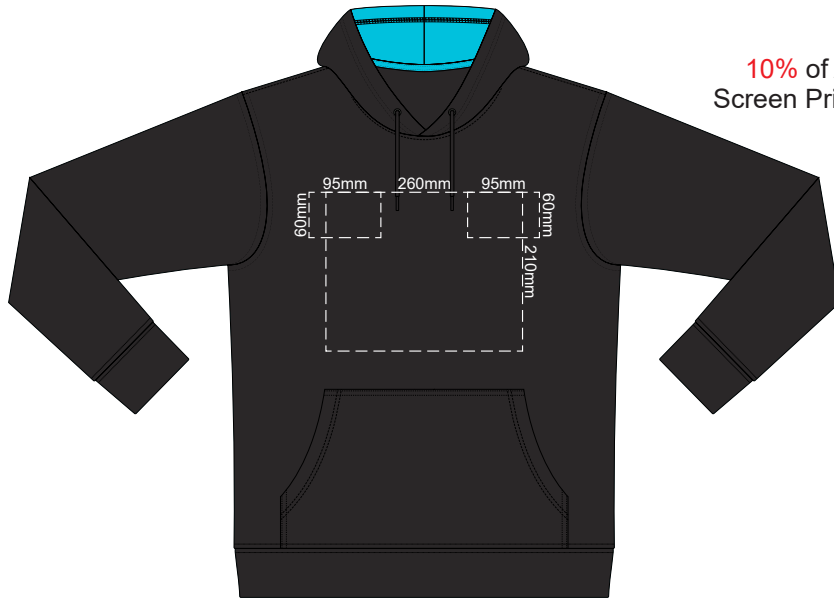

10% of Actual Size
Screen Print (3 col max)

FRONT XS

BACK XS

10% of Actual Size
Screen Print (3 col max)

FRONT SMALL

BACK SMALL

10% of Actual Size
Screen Print (3 col max)

FRONT MEDIUM

BACK MEDIUM

10% of Actual Size
Screen Print (3 col max)

FRONT LARGE

BACK LARGE

10% of Actual Size
Screen Print (3 col max)

FRONT XL

BACK XL

10% of Actual Size
Screen Print (3 col max)

FRONT 2XL

BACK 2XL

100% of Actual Size
Screen Print (3 col max)

FRONT 3XL

BACK 3XL

100% of Actual Size
Screen Print (3 col max)

FRONT 4XL

BACK 4XL

10% of Actual Size
Colourflex Transfer

FRONT XS

BACK XS

Print area 280x200mm can be rotated to best suit.
Branding area can be moved **anywhere within the red line.**

10% of Actual Size
Colourflex Transfer