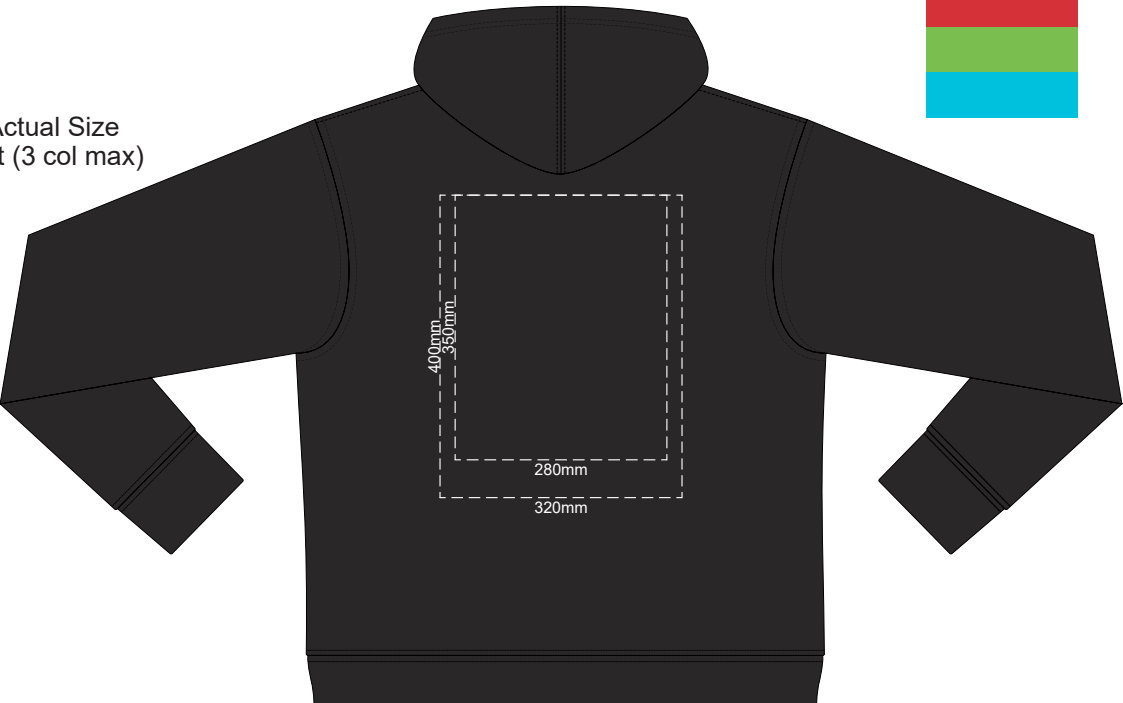

FRONT 2XL

BACK 2XL

100% of Actual Size
Screen Print (3 col max)

FRONT 3XL

BACK 3XL

100% of Actual Size
Screen Print (3 col max)

FRONT 4XL

BACK 4XL

10% of Actual Size
Colourflex Transfer

FRONT XS

BACK XS

Print area 280x200mm can be rotated to best suit.
Branding area can be moved **anywhere within the red line.**

10% of Actual Size
Colourflex Transfer

FRONT SMALL

BACK SMALL

Print area 280x200mm can be rotated to best suit.
Branding area can be moved **anywhere within the red line.**

10% of Actual Size
Colourflex Transfer

FRONT MEDIUM

BACK MEDIUM

Print area 280x200mm can be rotated to best suit.
Branding area can be moved **anywhere within the red line.**

10% of Actual Size
Colourflex Transfer

FRONT LARGE

BACK LARGE

Print area 280x200mm can be rotated to best suit.
Branding area can be moved **anywhere within the red line.**

10% of Actual Size
Colourflex Transfer