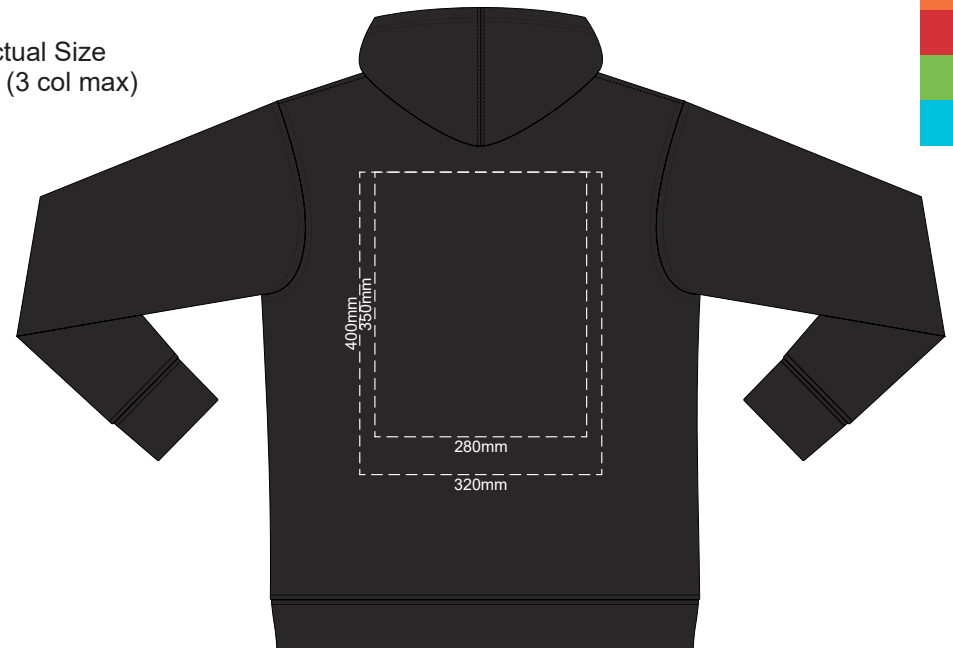

10% of Actual Size
Screen Print (3 col max)

FRONT XS

BACK XS

10% of Actual Size
Screen Print (3 col max)

FRONT SMALL

BACK SMALL

10% of Actual Size
Screen Print (3 col max)

FRONT MEDIUM

BACK MEDIUM

10% of Actual Size
Screen Print (3 col max)

FRONT LARGE

BACK LARGE

10% of Actual Size
Screen Print (3 col max)

FRONT XL

BACK XL

10% of Actual Size
Screen Print (3 col max)

FRONT 2XL

BACK 2XL

100% of Actual Size
Screen Print (3 col max)

FRONT 3XL

BACK 3XL

100% of Actual Size
Screen Print (3 col max)

FRONT 4XL

BACK 4XL

10% of Actual Size
Colourflex Transfer

FRONT XS

BACK XS

Print area 280x200mm can be rotated to best suit.
Branding area can be moved **anywhere within the red line.**

10% of Actual Size
Colourflex Transfer