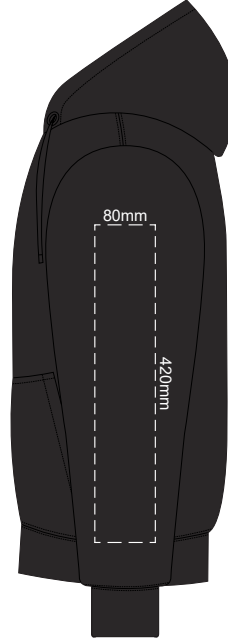

10% of Actual Size
Colourflex Transfer

FRONT 3XL

BACK 3XL

Print area 280x200mm can be rotated to best suit.
Branding area can be moved **anywhere within the red line.**

10% of Actual Size
Colourflex Transfer

FRONT 4XL

BACK 4XL

Print area 280x200mm can be rotated to best suit.
Branding area can be moved **anywhere within the red line.**

10% of Actual Size
Colourflex Transfer

SIDE 1 XS

SIDE 2 XS

10% of Actual Size
Colourflex Transfer

SIDE 1 SMALL

SIDE 2 SMALL

10% of Actual Size
Colourflex Transfer

SIDE 1 MEDIUM

SIDE 2 MEDIUM

10% of Actual Size
Colourflex Transfer

SIDE 1 LARGE

SIDE 2 LARGE

10% of Actual Size
Colourflex Transfer

10% of Actual Size
Colourflex Transfer

SIDE 1 XL

SIDE 2 XL

SIDE 1 2XL

SIDE 2 2XL

10% of Actual Size
Colourflex Transfer

10% of Actual Size
Colourflex Transfer