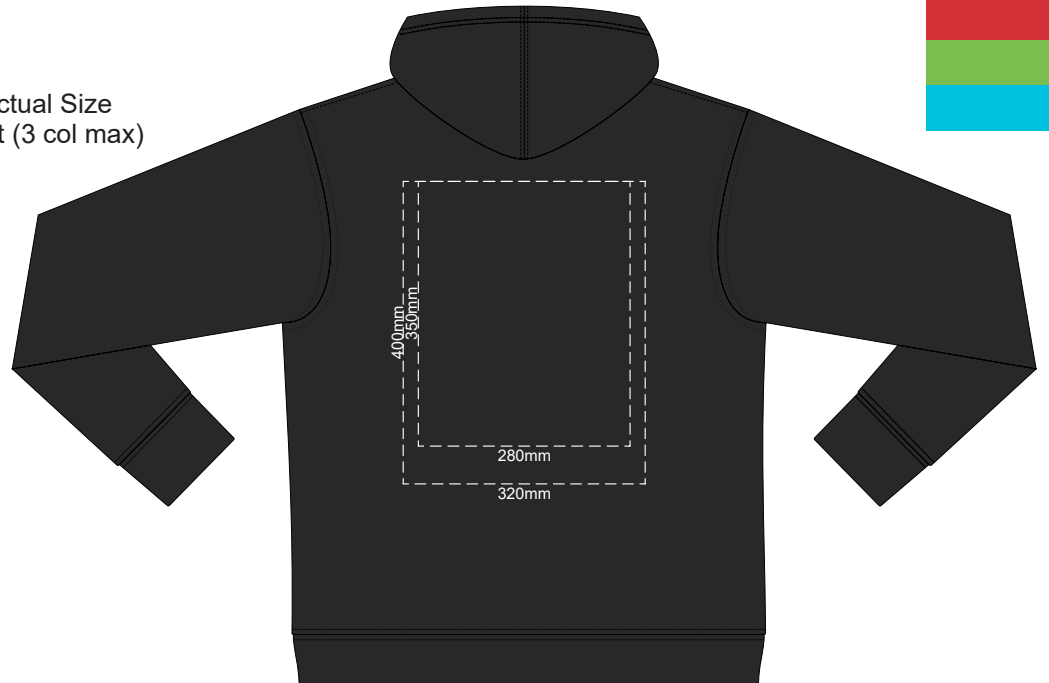

10% of Actual Size
Screen Print (3 col max)

FRONT XS

BACK XS

10% of Actual Size
Screen Print (3 col max)

FRONT SMALL

BACK SMALL

10% of Actual Size
Screen Print (3 col max)

FRONT MEDIUM

BACK MEDIUM

10% of Actual Size
Screen Print (3 col max)

FRONT LARGE

BACK LARGE

10% of Actual Size
Screen Print (3 col max)

FRONT XL

BACK XL

10% of Actual Size
Screen Print (3 col max)

FRONT 2XL

BACK 2XL

100% of Actual Size
Screen Print (3 col max)

FRONT 3XL

BACK 3XL

100% of Actual Size
Screen Print (3 col max)

FRONT 4XL

BACK 4XL

10% of Actual Size
Colourflex Transfer

FRONT XS

BACK XS

Print area 280x200mm can be rotated to best suit.
Branding area can be moved **anywhere within the red line.**

10% of Actual Size
Colourflex Transfer