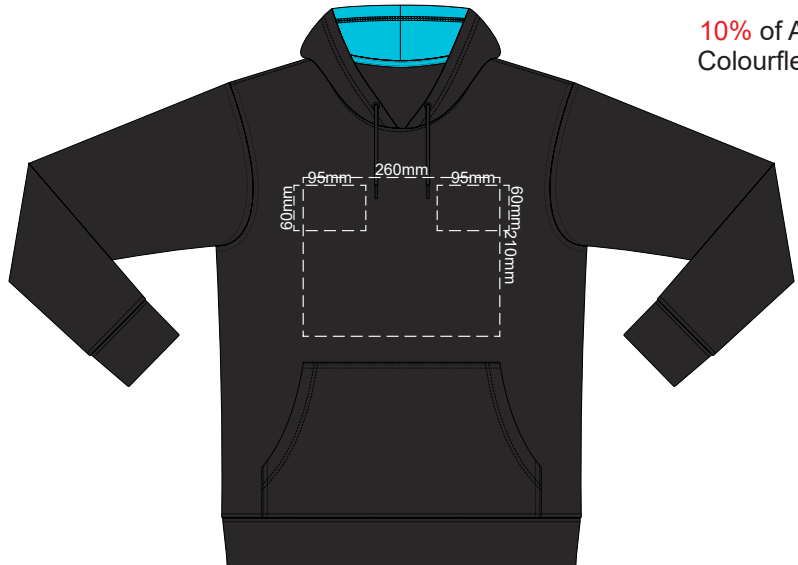

FRONT 2XL

BACK 2XL

100% of Actual Size
Screen Print (3 col max)

FRONT 3XL

BACK 3XL

100% of Actual Size
Screen Print (3 col max)

FRONT 4XL

BACK 4XL

10% of Actual Size
Colourflex Transfer

FRONT XS

BACK XS

Print area 280x200mm can be rotated to best suit.
Branding area can be moved **anywhere within the red line.**

10% of Actual Size
Colourflex Transfer

FRONT SMALL

BACK SMALL

Print area 280x200mm can be rotated to best suit.
Branding area can be moved **anywhere within the red line.**

10% of Actual Size
Colourflex Transfer

FRONT MEDIUM

BACK MEDIUM

Print area 280x200mm can be rotated to best suit.
Branding area can be moved **anywhere within the red line.**

10% of Actual Size
Colourflex Transfer

FRONT LARGE

BACK LARGE

Print area 280x200mm can be rotated to best suit.
Branding area can be moved **anywhere within the red line.**

10% of Actual Size
Colourflex Transfer