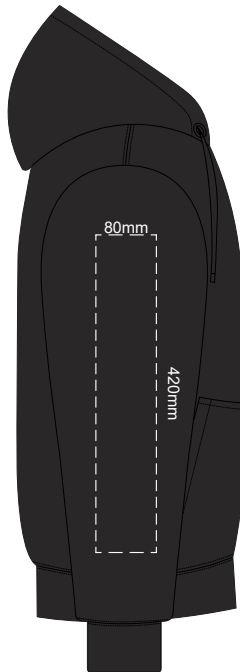

FRONT 4XL

BACK 4XL

Print area 280x200mm can be rotated to best suit.
Branding area can be moved **anywhere within the red line.**

10% of Actual Size
Colourflex Transfer

SIDE 1 XS

SIDE 2 XS

10% of Actual Size
Colourflex Transfer

SIDE 1 SMALL

SIDE 2 SMALL

10% of Actual Size
Colourflex Transfer

SIDE 1 MEDIUM

SIDE 2 MEDIUM

10% of Actual Size
Colourflex Transfer

SIDE 1 LARGE

SIDE 2 LARGE

10% of Actual Size
Colourflex Transfer

10% of Actual Size
Colourflex Transfer

SIDE 1 XL

SIDE 2 XL

SIDE 1 2XL

SIDE 2 2XL

10% of Actual Size
Colourflex Transfer

10% of Actual Size
Colourflex Transfer

SIDE 1 3XL

SIDE 2 3XL

SIDE 1 4XL

SIDE 2 4XL

10% of Actual Size
Embroidery

FRONT XS

10% of Actual Size
Embroidery

FRONT SMALL