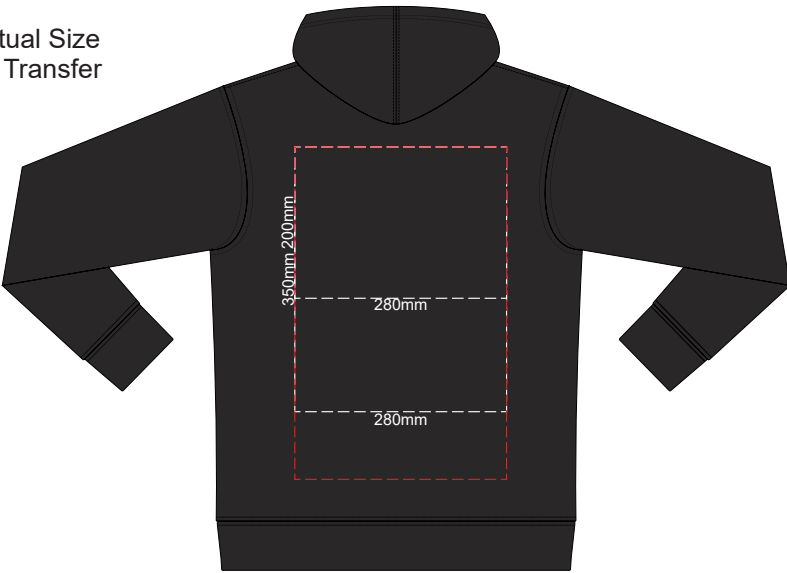

FRONT 2XL

BACK 2XL

100% of Actual Size
Screen Print (3 col max)

FRONT 3XL

BACK 3XL

100% of Actual Size
Screen Print (3 col max)

FRONT 4XL

BACK 4XL

10% of Actual Size
Colourflex Transfer

FRONT XS

BACK XS

Print area 280x200mm can be rotated to best suit.
Branding area can be moved **anywhere within the red line.**

10% of Actual Size
Colourflex Transfer

FRONT SMALL

BACK SMALL

Print area 280x200mm can be rotated to best suit.
Branding area can be moved **anywhere within the red line.**

10% of Actual Size
Colourflex Transfer

FRONT MEDIUM

BACK MEDIUM

Print area 280x200mm can be rotated to best suit.
Branding area can be moved **anywhere within the red line.**

10% of Actual Size
Colourflex Transfer

FRONT LARGE

BACK LARGE

Print area 280x200mm can be rotated to best suit.
Branding area can be moved **anywhere within the red line.**

10% of Actual Size
Colourflex Transfer