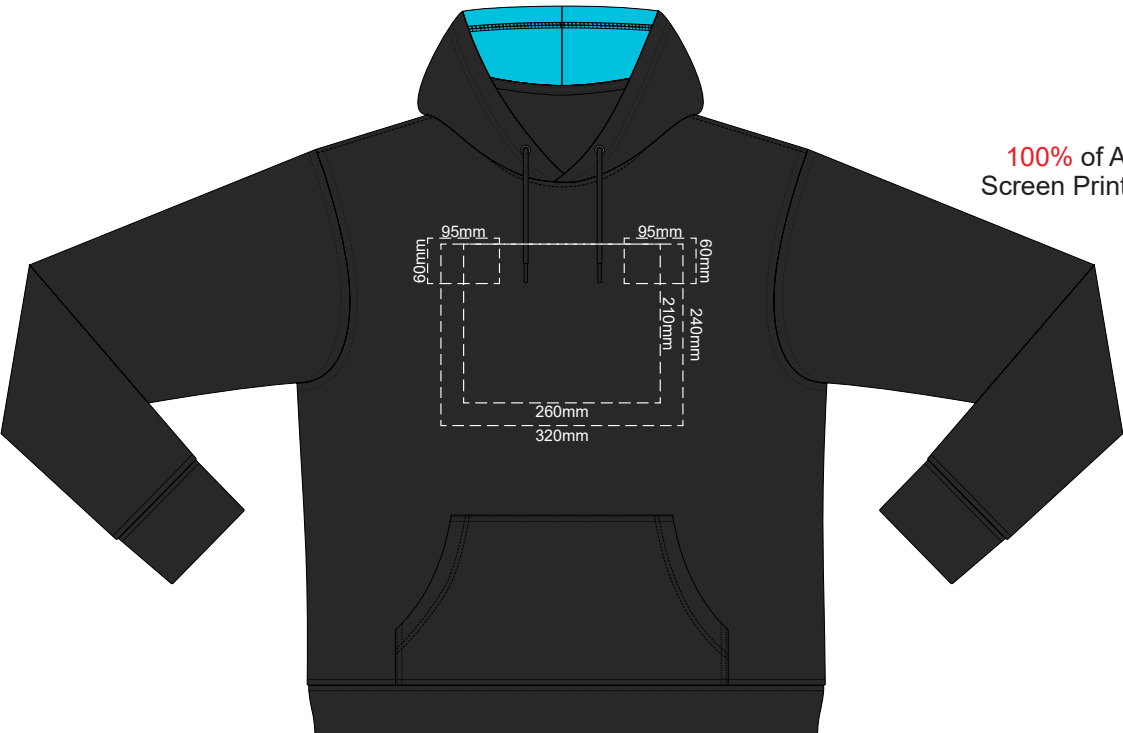

FRONT 2XL

BACK 2XL

100% of Actual Size
Screen Print (3 col max)

FRONT 3XL

BACK 3XL

100% of Actual Size
Screen Print (3 col max)

FRONT 4XL

BACK 4XL

10% of Actual Size
Colourflex Transfer

FRONT XS

BACK XS

Print area 280x200mm can be rotated to best suit.
Branding area can be moved **anywhere within the red line.**

10% of Actual Size
Colourflex Transfer

FRONT SMALL

BACK SMALL

Print area 280x200mm can be rotated to best suit.
Branding area can be moved **anywhere within the red line.**

10% of Actual Size
Colourflex Transfer

FRONT MEDIUM

BACK MEDIUM

Print area 280x200mm can be rotated to best suit.
Branding area can be moved **anywhere within the red line.**

10% of Actual Size
Colourflex Transfer

FRONT LARGE

BACK LARGE

Print area 280x200mm can be rotated to best suit.
Branding area can be moved **anywhere within the red line.**

10% of Actual Size
Colourflex Transfer