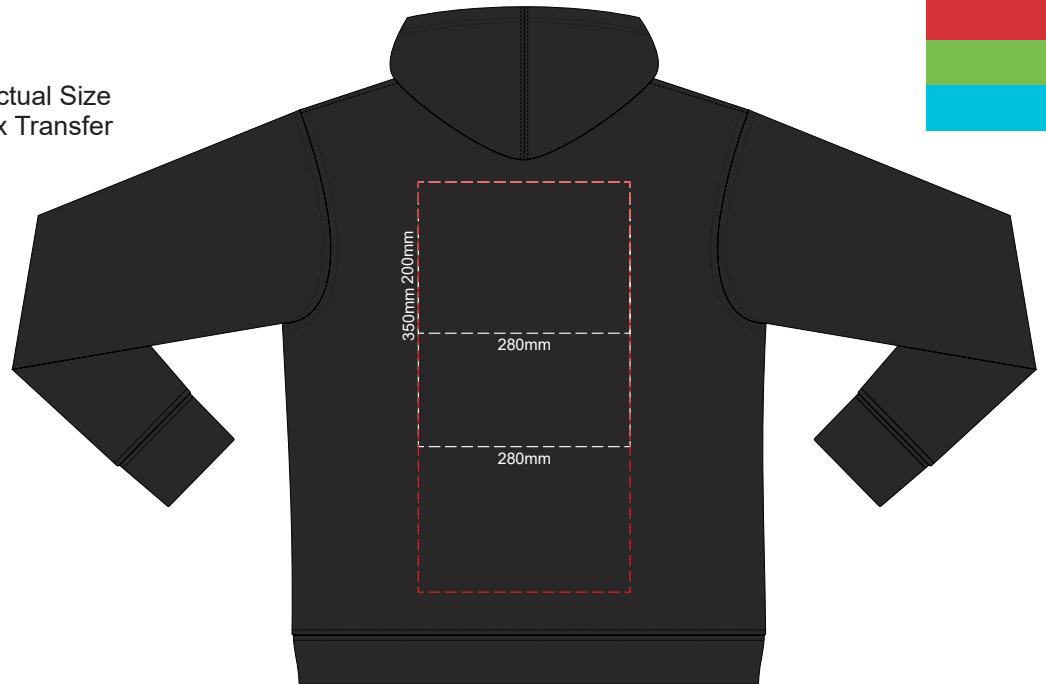

10% of Actual Size
Colourflex Transfer

FRONT XS

BACK XS

Print area 280x200mm can be rotated to best suit.
Branding area can be moved **anywhere within the red line.**

10% of Actual Size
Colourflex Transfer

FRONT SMALL

BACK SMALL

Print area 280x200mm can be rotated to best suit.
Branding area can be moved **anywhere within the red line.**

10% of Actual Size
Colourflex Transfer

FRONT MEDIUM

BACK MEDIUM

Print area 280x200mm can be rotated to best suit.
Branding area can be moved **anywhere within the red line.**

10% of Actual Size
Colourflex Transfer

FRONT LARGE

BACK LARGE

Print area 280x200mm can be rotated to best suit.
Branding area can be moved **anywhere within the red line.**

10% of Actual Size
Colourflex Transfer

FRONT XL

BACK XL

Print area 280x200mm can be rotated to best suit.
Branding area can be moved **anywhere within the red line.**

10% of Actual Size
Colourflex Transfer

FRONT 2XL

BACK 2XL

Print area 280x200mm can be rotated to best suit.
Branding area can be moved **anywhere within the red line.**