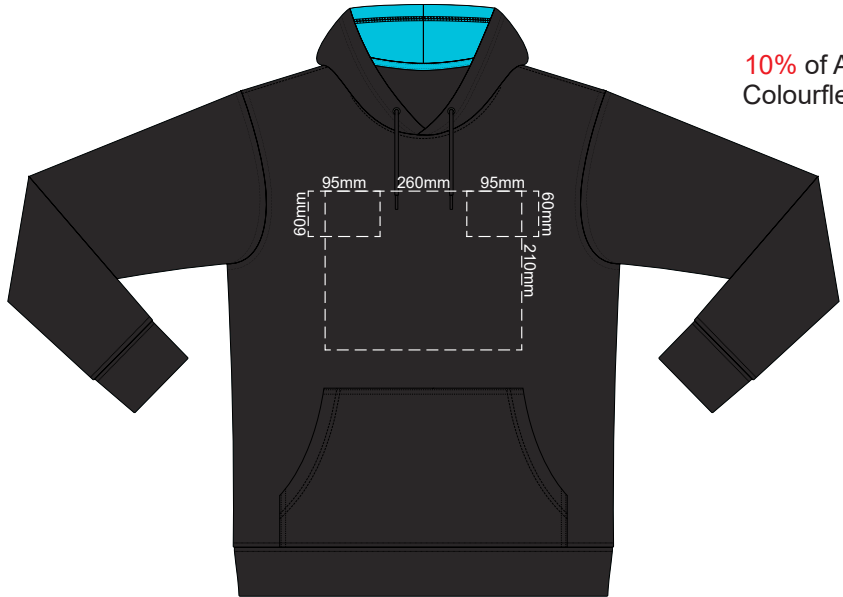

FRONT 2XL

BACK 2XL

100% of Actual Size
Screen Print (3 col max)

FRONT 3XL

BACK 3XL

100% of Actual Size
Screen Print (3 col max)

FRONT 4XL

BACK 4XL

10% of Actual Size
Colourflex Transfer

FRONT XS

BACK XS

Print area 280x200mm can be rotated to best suit.
Branding area can be moved **anywhere within the red line.**

10% of Actual Size
Colourflex Transfer

FRONT SMALL

BACK SMALL

Print area 280x200mm can be rotated to best suit.
Branding area can be moved **anywhere within the red line.**

10% of Actual Size
Colourflex Transfer

FRONT MEDIUM

BACK MEDIUM

Print area 280x200mm can be rotated to best suit.
Branding area can be moved **anywhere within the red line.**

10% of Actual Size
Colourflex Transfer

FRONT LARGE

BACK LARGE

Print area 280x200mm can be rotated to best suit.
Branding area can be moved **anywhere within the red line.**

10% of Actual Size
Colourflex Transfer