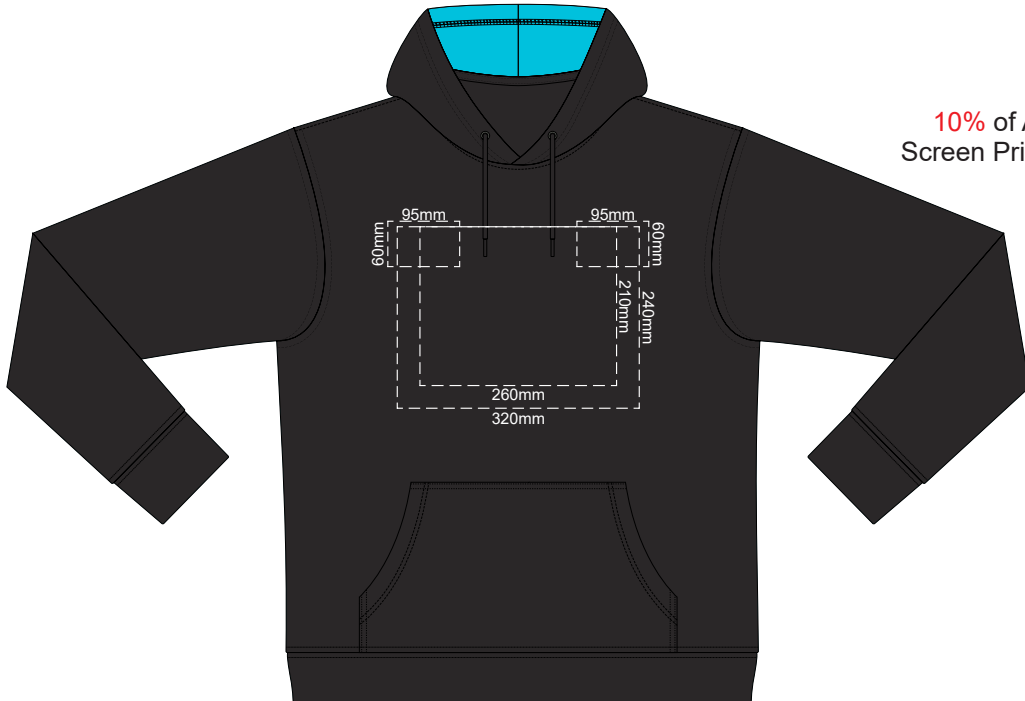

10% of Actual Size
Screen Print (3 col max)

FRONT XS

BACK XS

10% of Actual Size
Screen Print (3 col max)

FRONT SMALL

BACK SMALL

10% of Actual Size
Screen Print (3 col max)

FRONT MEDIUM

BACK MEDIUM

10% of Actual Size
Screen Print (3 col max)

FRONT LARGE

BACK LARGE

10% of Actual Size
Screen Print (3 col max)

FRONT XL

BACK XL

10% of Actual Size
Screen Print (3 col max)

FRONT 2XL

BACK 2XL

100% of Actual Size
Screen Print (3 col max)

FRONT 3XL

BACK 3XL

100% of Actual Size
Screen Print (3 col max)

FRONT 4XL

BACK 4XL

10% of Actual Size
Colourflex Transfer

FRONT XS

BACK XS

Print area 280x200mm can be rotated to best suit.
Branding area can be moved **anywhere within the red line.**

10% of Actual Size
Colourflex Transfer