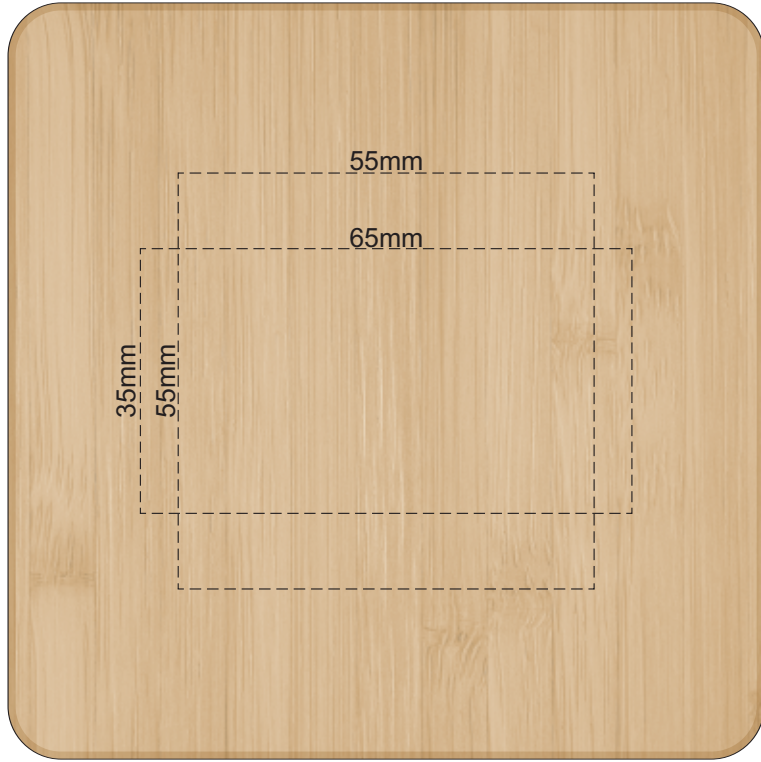

100% of Actual Size
Pad Print

FRONT ONLY

FRONT ONLY

100% of Actual Size
Laser Engraving

FRONT ONLY

FRONT ONLY

This product is a natural material, please allow for variances in grain pattern and branding.

Laser engraves to a natural etch