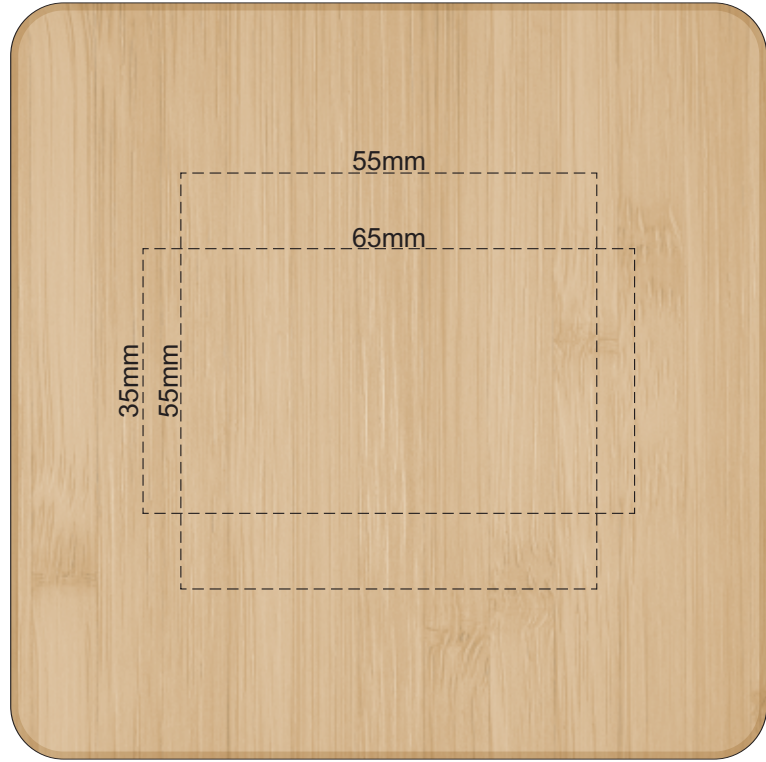

100% of Actual Size
Pad Print

FRONT ONLY

FRONT ONLY

100% of Actual Size
Laser Engraving

FRONT ONLY

FRONT ONLY

This product is a natural material, please allow for variances in grain pattern and branding.

Laser engraves to a natural etch