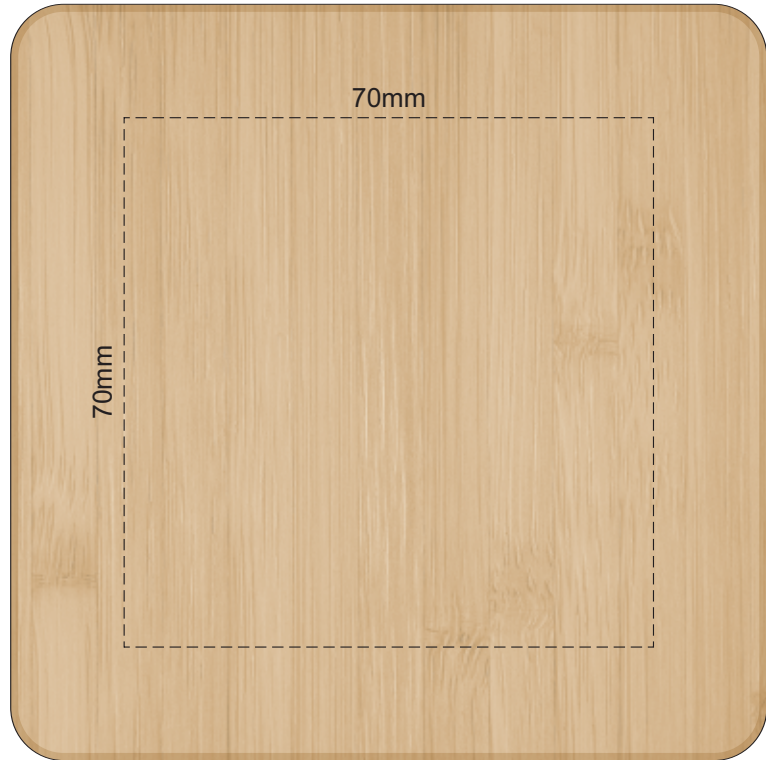

100% of Actual Size
Pad Print

FRONT ONLY

FRONT ONLY

100% of Actual Size
Laser Engraving

FRONT ONLY

FRONT ONLY

This product is a natural material, please allow for variances in grain pattern and branding.

Laser engraves to a natural etch