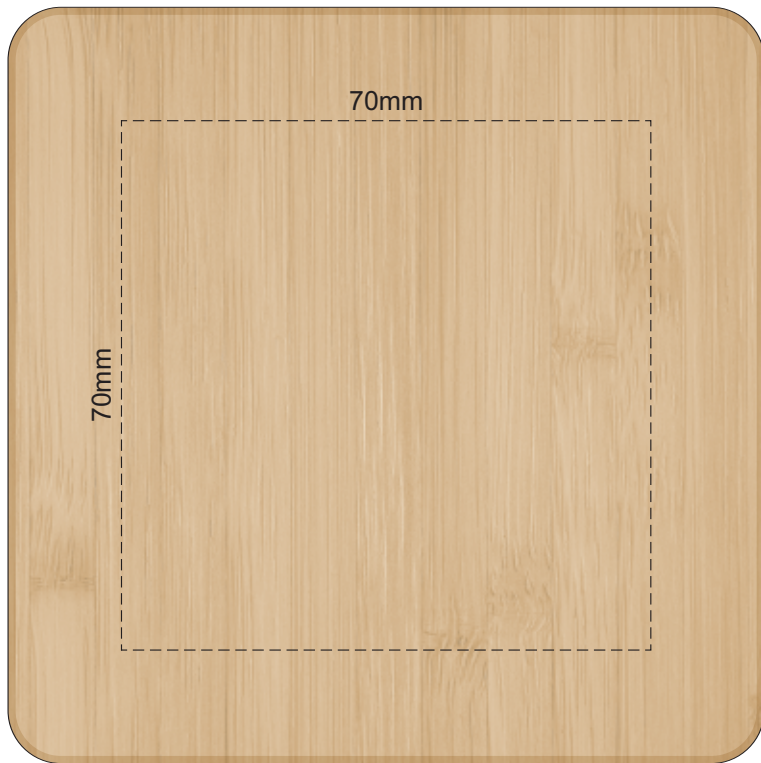

100% of Actual Size  
Pad Print

FRONT

BACK

100% of Actual Size  
Laser Engraving

FRONT

BACK

This product is a natural material, please allow for variances in grain pattern and branding.

 Laser engraves to a natural etch