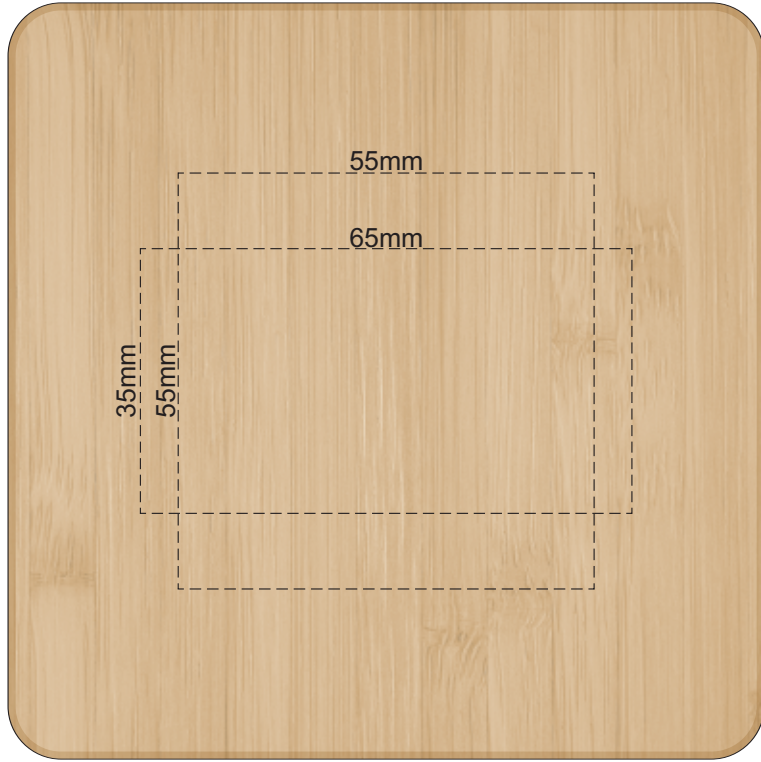

100% of Actual Size  
Pad Print

FRONT

BACK

100% of Actual Size  
Laser Engraving

FRONT

BACK

This product is a natural material, please allow for variances in grain pattern and branding.

 Laser engraves to a natural etch