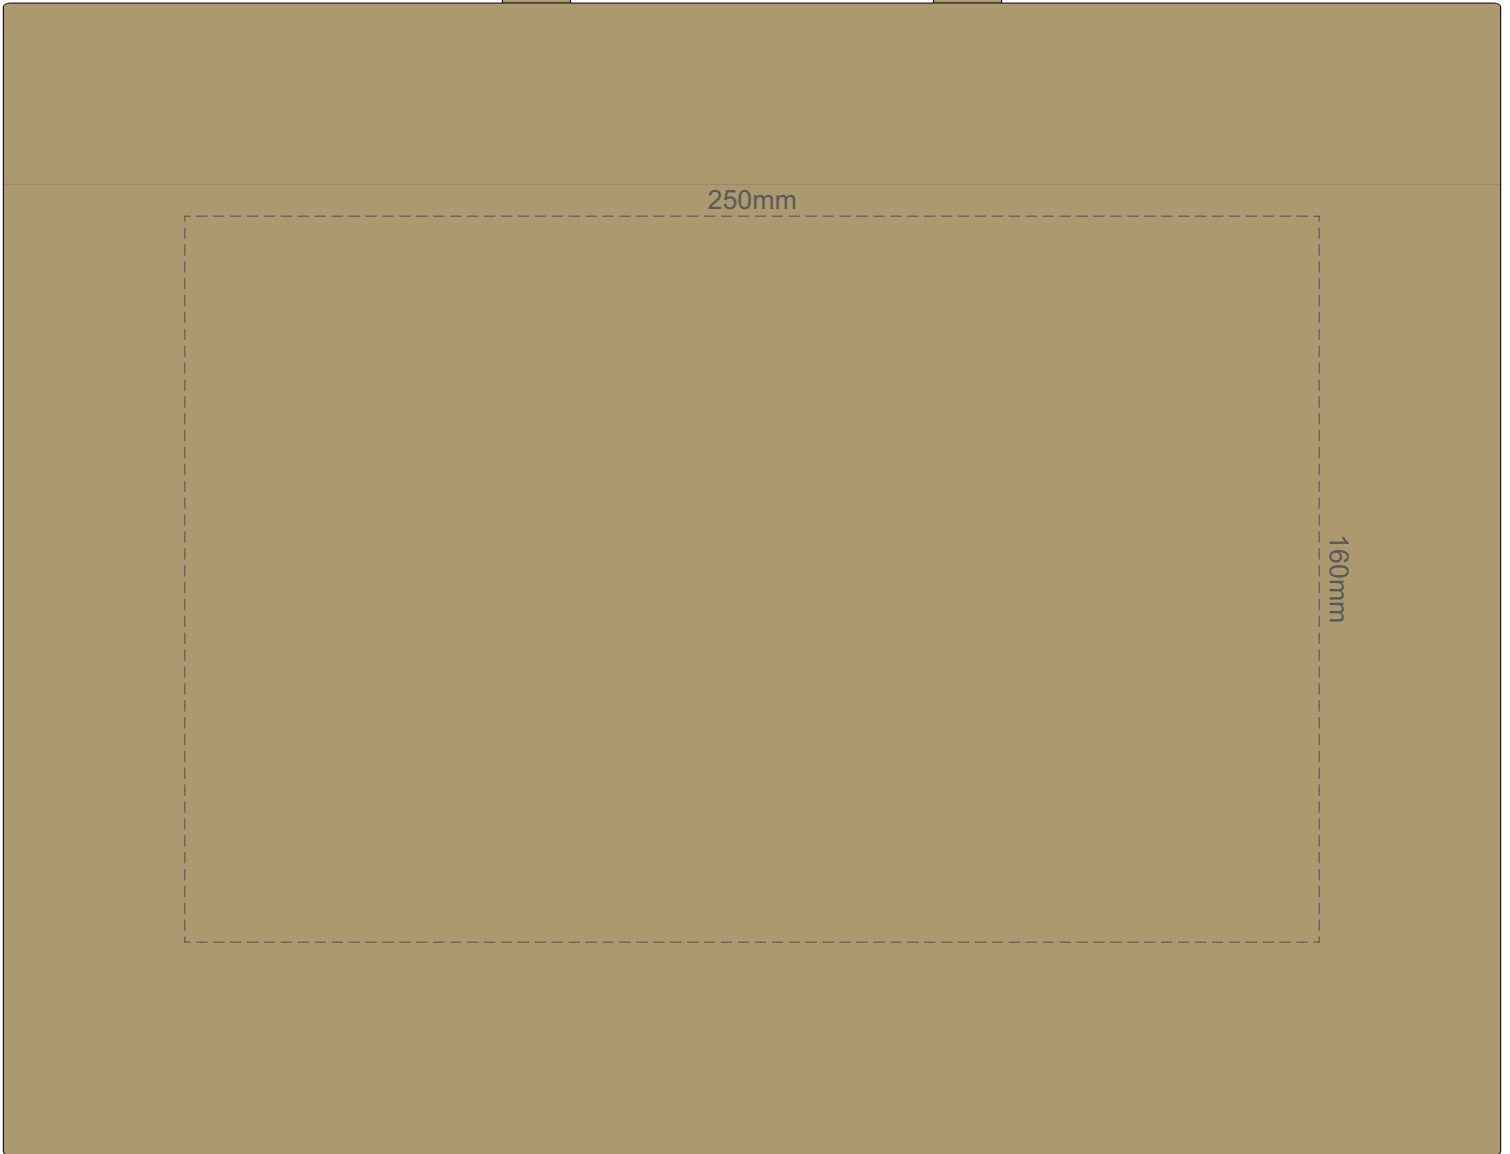

60% of Actual Size  
Screen Print (One Colour Only)

**FRONT**

60% of Actual Size  
Screen Print (One Colour Only)

**BACK**

60% of Actual Size  
Digital Packaging Print

FRONT ONLY

Digital Packaging Print is only available on white and natural products because it is a CMYK print, **no white print** is available. The material of this item is an uncoated print media, this means the ink will absorb into the material and the print will inherit the matt finish of the material creating a more natural vintage look with lower colour intensity.