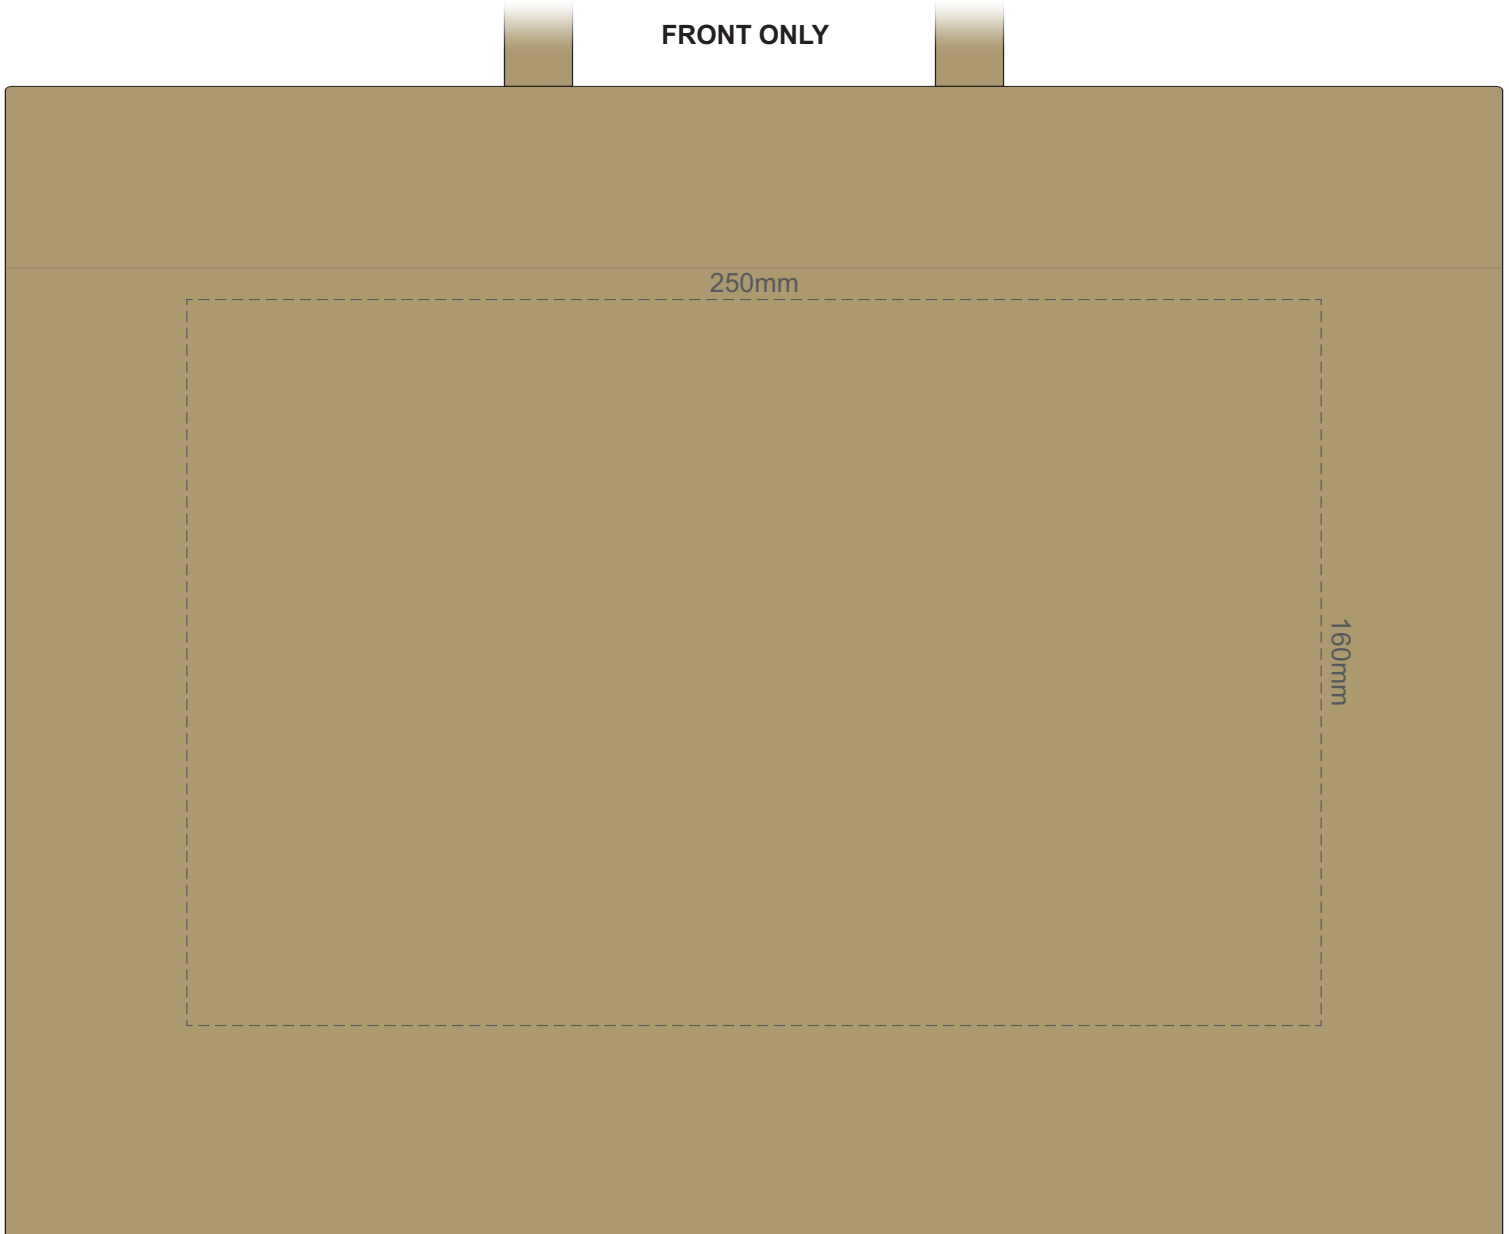

60% of Actual Size  
Screen Print (One Colour Only)

**FRONT**

60% of Actual Size  
Screen Print (One Colour Only)

**BACK**

60% of Actual Size  
Digital Packaging Print

FRONT ONLY

Digital Packaging Print is only available on white and natural products because it is a CMYK print, **no white print** is available. The material of this item is an uncoated print media, this means the ink will absorb into the material and the print will inherit the matt finish of the material creating a more natural vintage look with lower colour intensity.