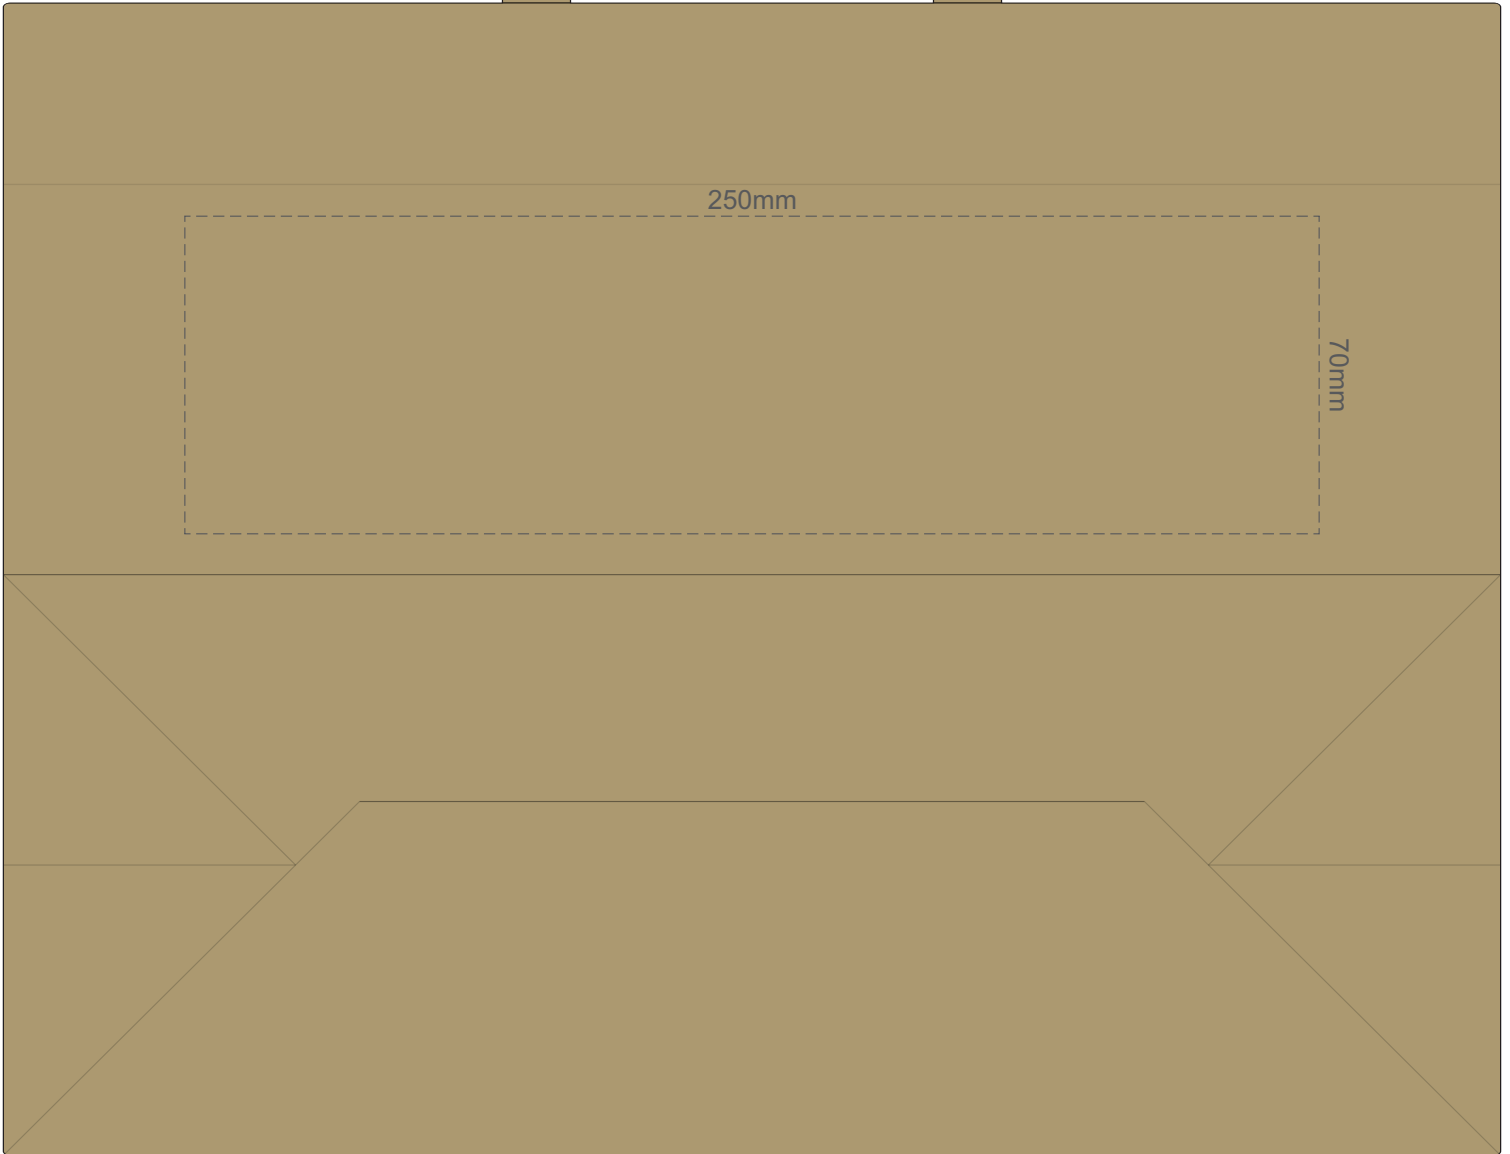

60% of Actual Size  
Screen Print (One Colour Only)

**FRONT**

60% of Actual Size  
Screen Print (One Colour Only)

**BACK**

60% of Actual Size  
Digital Packaging Print

FRONT ONLY

Digital Packaging Print is only available on white and natural products because it is a CMYK print, **no white print** is available. The material of this item is an uncoated print media, this means the ink will absorb into the material and the print will inherit the matt finish of the material creating a more natural vintage look with lower colour intensity.